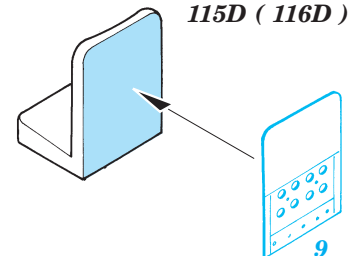

ORIGINAL KIT PARTS  
PŮVODNÍ DÍLY STAVEBNICE
  PHOTO-ETCHED PARTS  
LEPTANÉ DÍLY
  PARTS TO BE REMOVED  
DÍLY K ODSTRANĚNÍ
  FILL  
TMELIT

**B** 9 sets

**B** 6 pcs

**B** 2 pcs

**C** 3 sets

134D, 135D

2 sets

113D

113D Driver seat

115D ( 116D )

**For further detail sets look for eduard 35 569 BMP-3 exterior (not included in this set)**

References : Concord No.7507 - Russias BMP  
M-Hobby Digest  
Panzer 10/2001  
<http://www.ArmyRecognition.com>