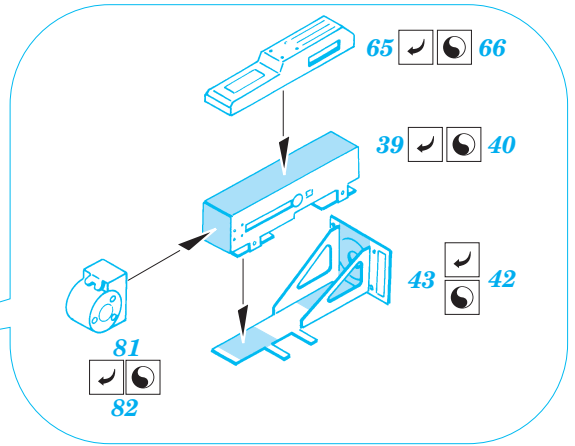

ORIGINAL KIT PARTS  
PŮVODNÍ DÍLY STAVEBNICE
  PHOTO-ETCHED PARTS  
LEPTANÉ DÍLY
  PARTS TO BE REMOVED  
DÍLY K ODSTRANĚNÍ
  FILL  
TMELIT

**B** 9 sets

**B** 6 pcs

**B** 2 pcs

**C** 3 sets

134D, 135D

2 sets

113D

113D Driver seat

115D ( 116D )

**For further detail sets look for eduard 35 569 BMP-3 exterior (not included in this set)**

References : Concord No.7507 - Russias BMP  
M-Hobby Digest  
Panzer 10/2001  
<http://www.ArmyRecognition.com>