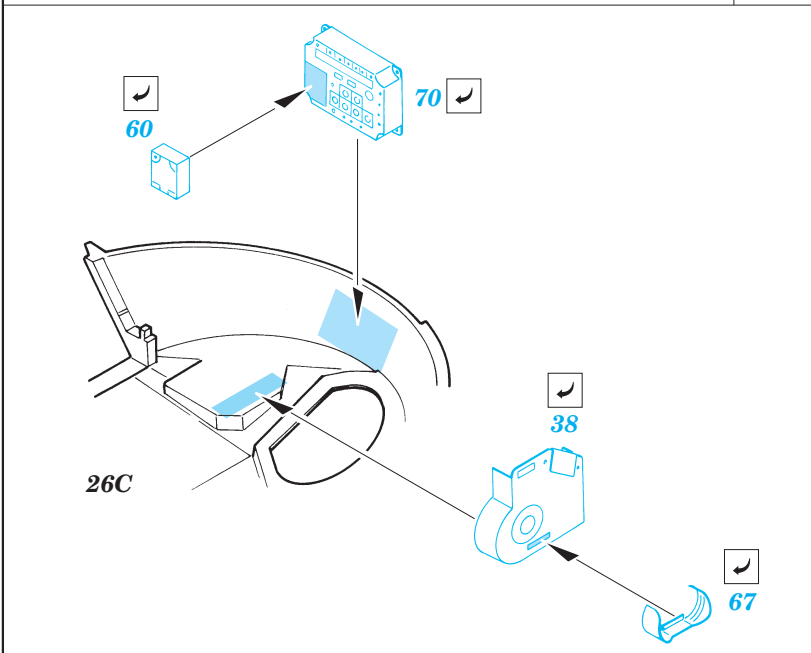

ORIGINAL KIT PARTS  
PŮVODNÍ DÍLY STAVEBNICE
  PHOTO-ETCHED PARTS  
LEPTANÉ DÍLY
  PARTS TO BE REMOVED  
DÍLY K ODSTRANĚNÍ
  FILL  
TMELIT

**B** 9 sets

**B** 6 pcs

**B** 2 pcs

**C** 3 sets

134D, 135D

2 sets

113D

113D Driver seat

115D ( 116D )

**For further detail sets look for eduard 35 569 BMP-3 exterior (not included in this set)**

References : Concord No.7507 - Russias BMP  
M-Hobby Digest  
Panzer 10/2001  
<http://www.ArmyRecognition.com>