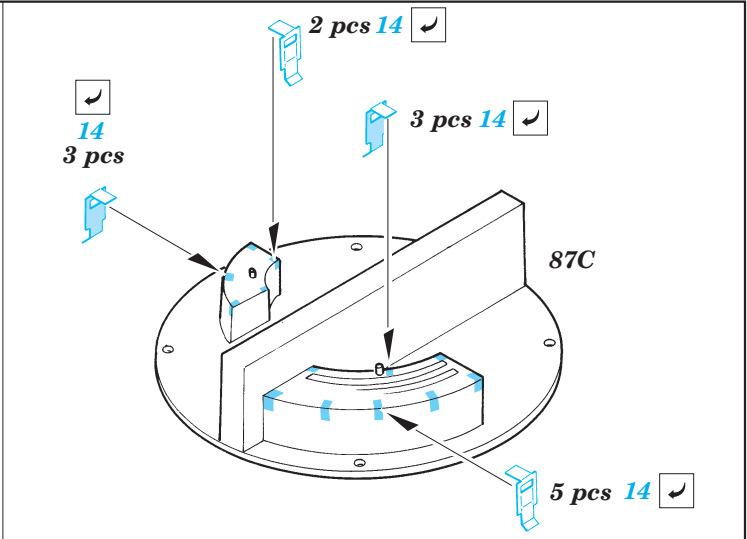

113D

113D Driver seat

115D ( 116D )

**For further detail sets look for eduard 35 569 BMP-3 exterior (not included in this set)**

References : Concord No.7507 - Russias BMP  
M-Hobby Digest  
Panzer 10/2001  
<http://www.ArmyRecognition.com>