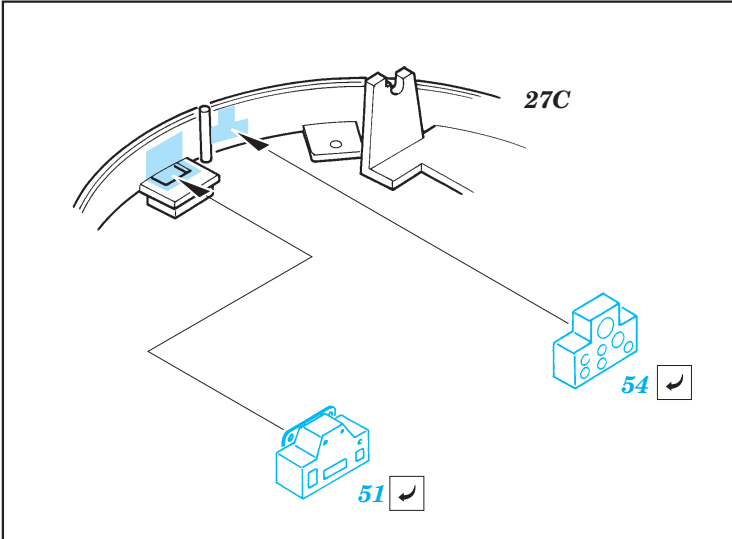

113D

113D Driver seat

115D ( 116D )

**For further detail sets look for eduard 35 569 BMP-3 exterior (not included in this set)**

References : Concord No.7507 - Russias BMP  
M-Hobby Digest  
Panzer 10/2001  
<http://www.ArmyRecognition.com>