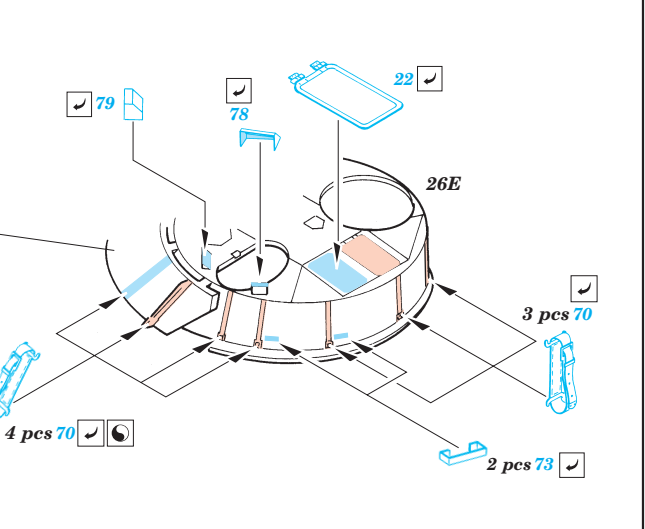

ORIGINAL KIT PARTS  
PŮVODNÍ DÍLY STAVEBNICE
  PHOTO-ETCHED PARTS  
LEPTANÉ DÍLY
  PARTS TO BE REMOVED  
DÍLY K ODSTRANĚNÍ
  FILL  
TMELIT

**B** 9 sets

**B** 6 pcs

**B** 2 pcs

**C** 3 sets

134D, 135D

2 sets

113D

113D Driver seat

115D ( 116D )

**For further detail sets look for eduard 35 569 BMP-3 exterior (not included in this set)**

References : Concord No.7507 - Russias BMP  
M-Hobby Digest  
Panzer 10/2001  
<http://www.ArmyRecognition.com>