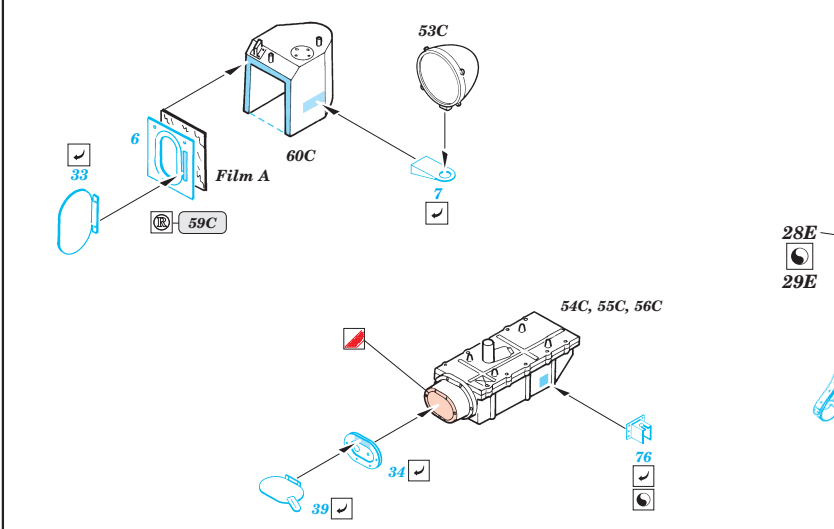

ORIGINAL KIT PARTS  
PŮVODNÍ DÍLY STAVEBNICE
  PHOTO-ETCHED PARTS  
LEPTANÉ DÍLY
  PARTS TO BE REMOVED  
DÍLY K ODSTRANĚNÍ
  FILL  
TMELIT

**B** 9 sets

**B** 6 pcs

**B** 2 pcs

**C** 3 sets

134D, 135D

2 sets

113D

113D Driver seat

115D ( 116D )

**For further detail sets look for eduard 35 569 BMP-3 exterior (not included in this set)**

References : Concord No.7507 - Russias BMP  
M-Hobby Digest  
Panzer 10/2001  
<http://www.ArmyRecognition.com>