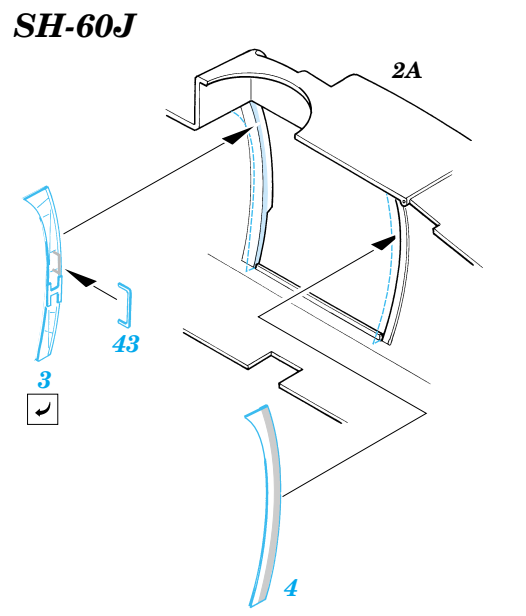

Print

Film

ORIGINAL KIT PARTS
PŮVODNÍ DÍLY STAVEBNICE

PHOTO-ETCHED PARTS
LEPTANÉ DÍLY

PARTS TO BE REMOVED
DÍLY K ODSTRANĚNÍ

FILL
TMELIT

REMOVE - USE STEP E

A

SH-60J

SH-60J

F 2 sets

22A 21A

References:
 - Squadron/Signal Publ. No. 1133 - H-60 Black Hawk in Action
 - KOKU-FAN No.485 May 1993
 - www.military.powers.com
 - www.aircraftresourcecenter.com

For further detail sets look for **eduard** 48 472 SH-60B/J Sea Hawk exterior (not included in this set)