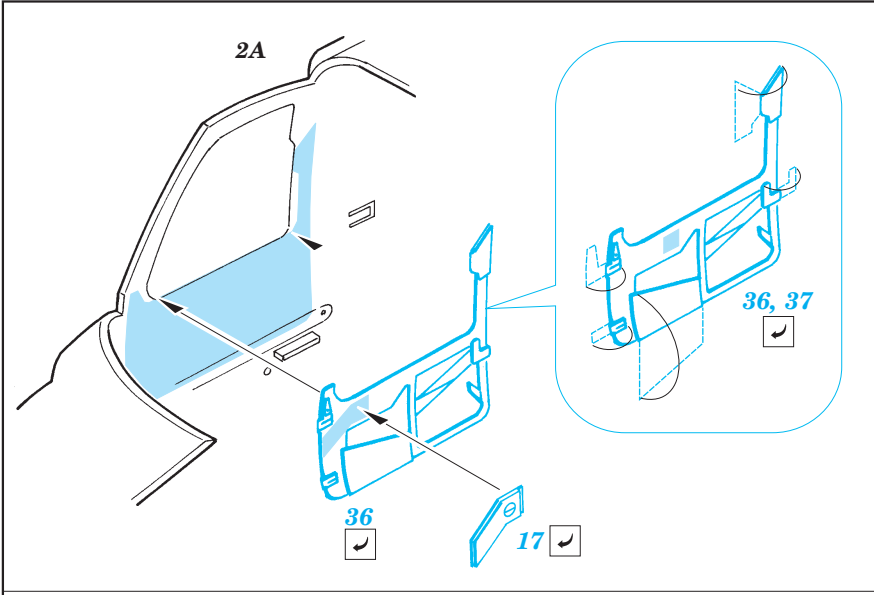

SH-60J

SH-60J

F 2 sets

22A 21A

References:
 - Squadron/Signal Publ. No. 1133 - H-60 Black Hawk in Action
 - KOKU-FAN No.485 May 1993
 - www.military.powers.com
 - www.aircraftresourcecenter.com

For further detail sets look for **eduard** 48 472 SH-60B/J Sea Hawk exterior (not included in this set)