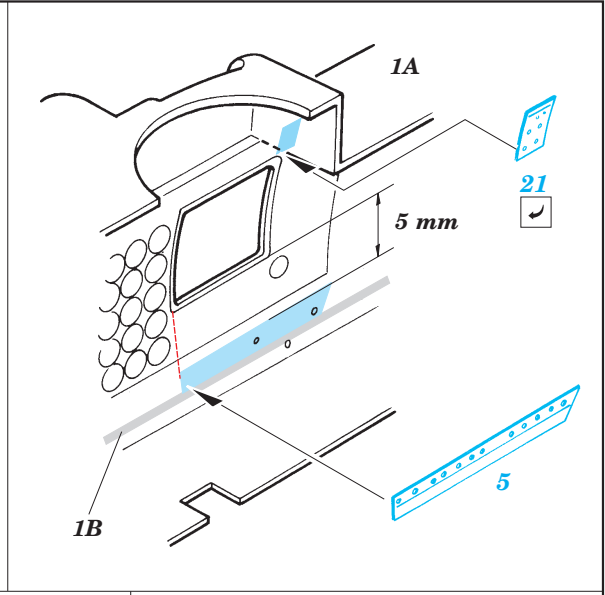

Print

Film

ORIGINAL KIT PARTS
PŮVODNÍ DÍLY STAVEBNICE

PHOTO-ETCHED PARTS
LEPTANÉ DÍLY

PARTS TO BE REMOVED
DÍLY K ODSTRANĚNÍ

FILL
TMELIT

REMOVE - USE STEP E

A

SH-60J

SH-60J

F 2 sets

22A 21A

References:
 - Squadron/Signal Publ. No. 1133 - H-60 Black Hawk in Action
 - KOKU-FAN No.485 May 1993
 - www.military.powers.com
 - www.aircraftresourcecenter.com

For further detail sets look for **eduard** 48 472 SH-60B/J Sea Hawk exterior (not included in this set)