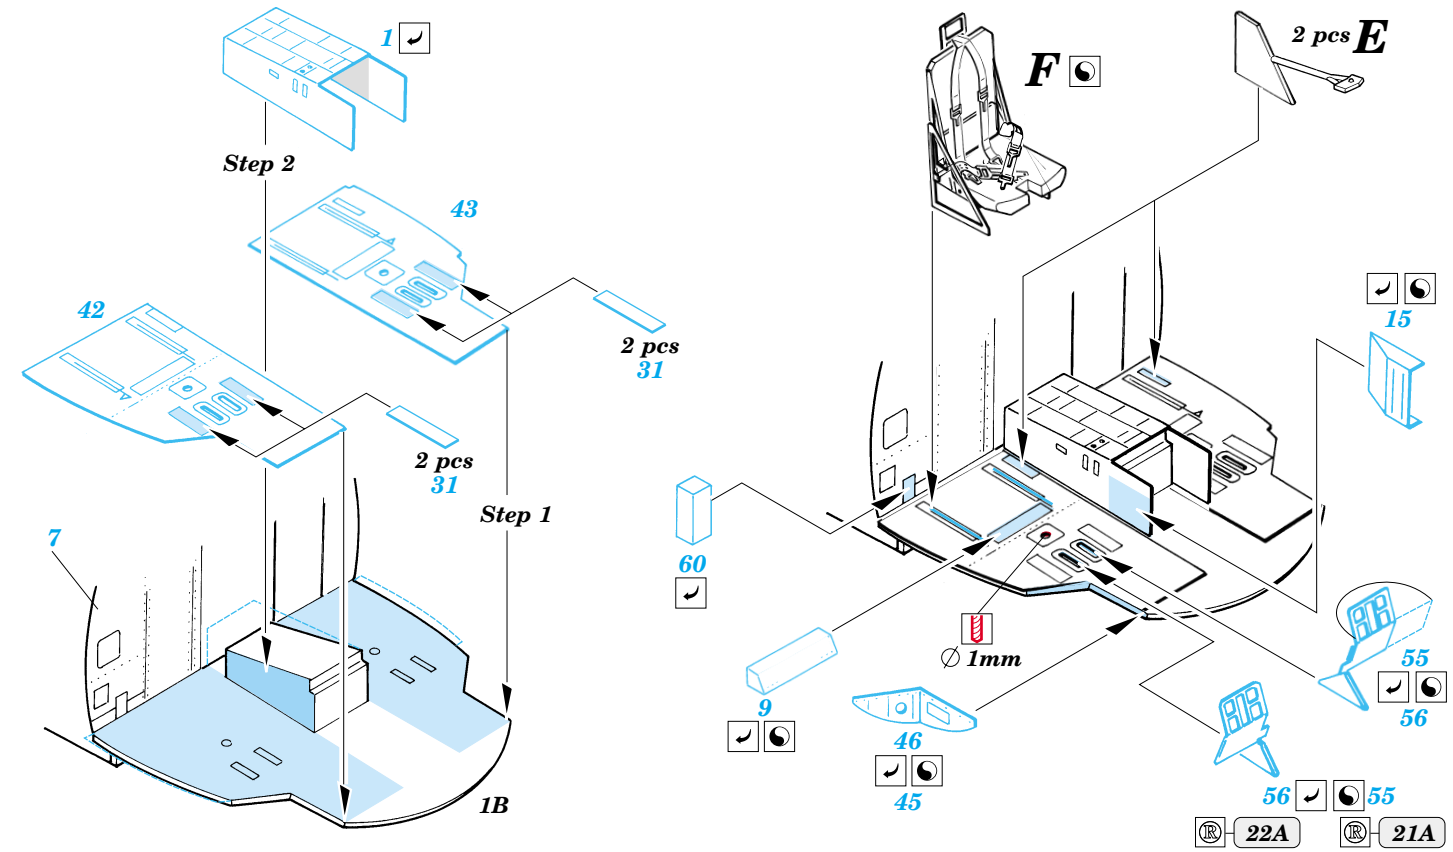

SH-60J

SH-60J

F 2 sets

22A 21A

References:
 - Squadron/Signal Publ. No. 1133 - H-60 Black Hawk in Action
 - KOKU-FAN No.485 May 1993
 - www.military.powers.com
 - www.aircraftresourcecenter.com

For further detail sets look for **eduard** 48 472 SH-60B/J Sea Hawk exterior (not included in this set)