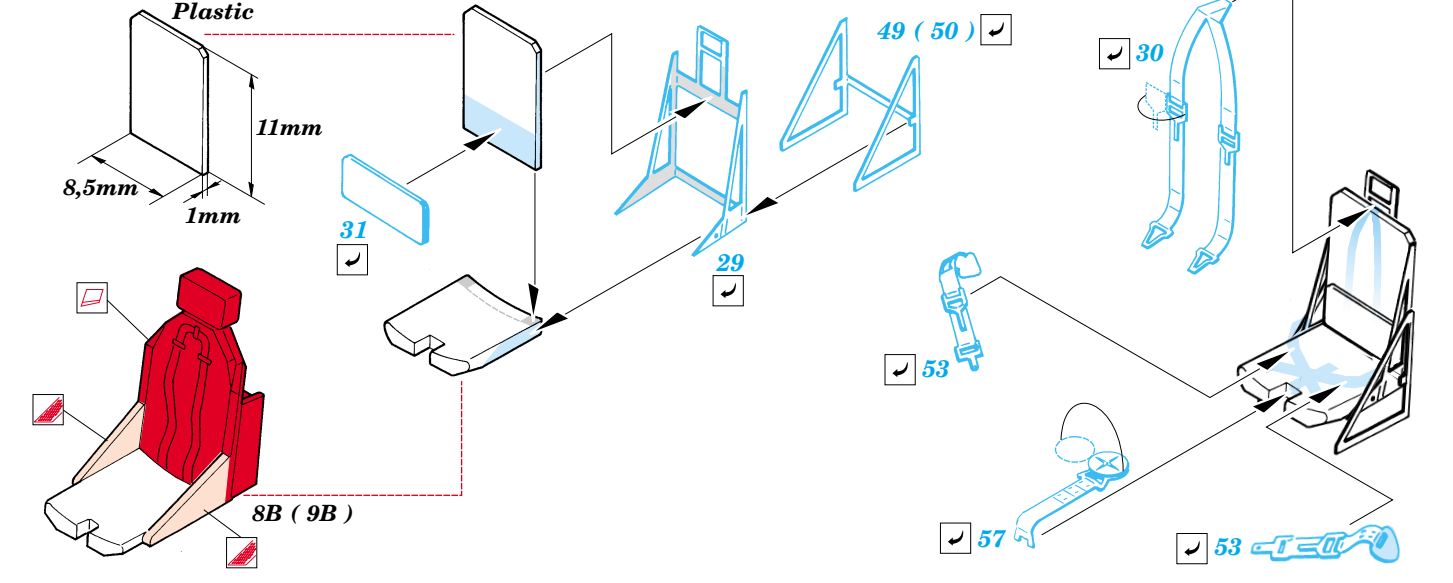

SH-60J

SH-60J

F 2 sets

22A 21A

References:
 - Squadron/Signal Publ. No. 1133 - H-60 Black Hawk in Action
 - KOKU-FAN No.485 May 1993
 - www.military.powers.com
 - www.aircraftresourcecenter.com

For further detail sets look for **eduard** 48 472 SH-60B/J Sea Hawk exterior (not included in this set)