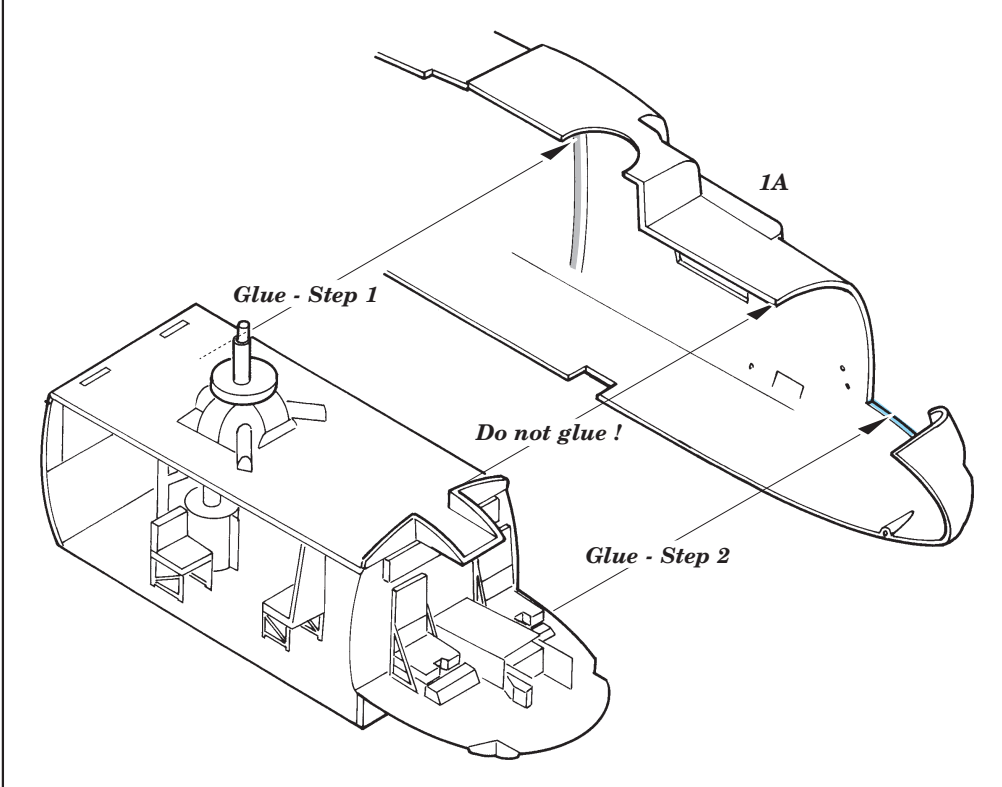

SH-60J

SH-60J

F 2 sets

22A 21A

References:
 - Squadron/Signal Publ. No. 1133 - H-60 Black Hawk in Action
 - KOKU-FAN No.485 May 1993
 - www.military.powers.com
 - www.aircraftresourcecenter.com

For further detail sets look for **eduard** 48 472 SH-60B/J Sea Hawk exterior (not included in this set)