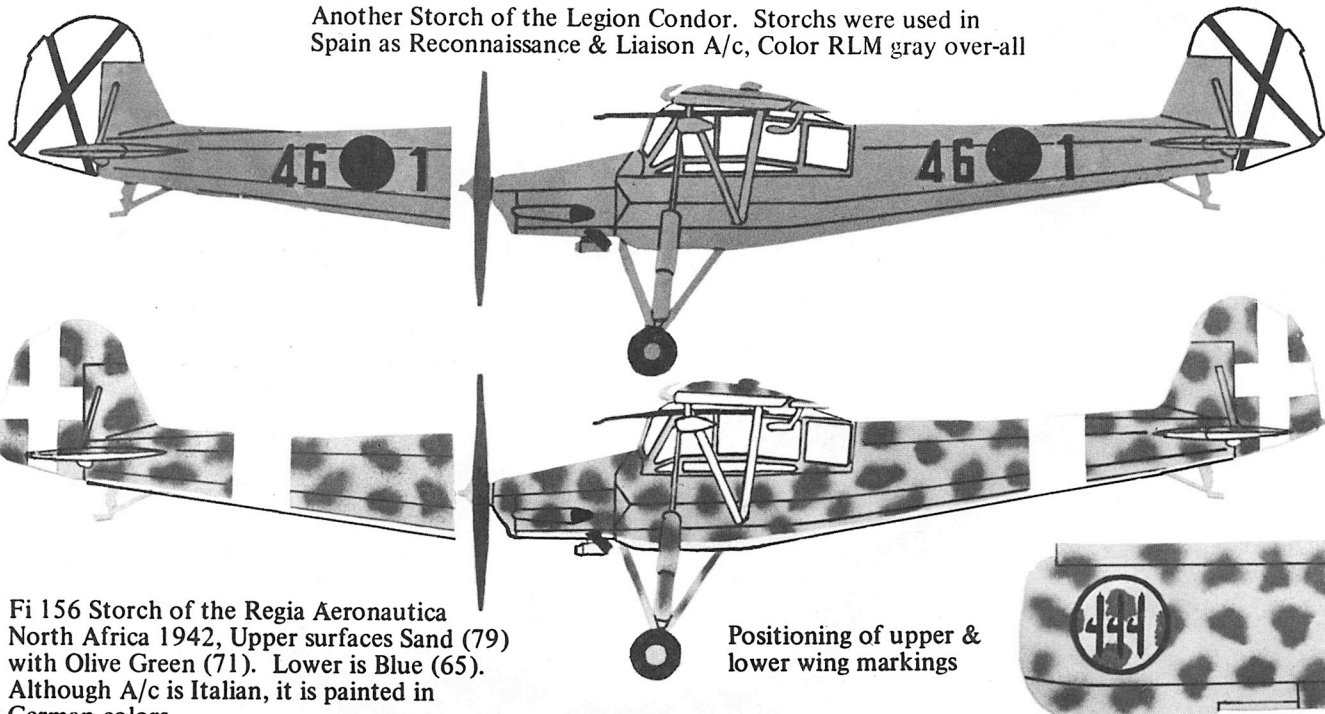

LIGHT BLUE

F-2 White 90 Parts
M-3 Navy Blue 6½ Parts
F-1 Black 1 Part

SAND

F-2 White 28 Parts
M-8 Brick Red 4½ Parts
M-18 Light Earth 4 Parts
M-11 Fabric Yellow 1½ Parts

Storch of the Legion Condor, Spain 1939. Upper surfaces black-green (70), Lower light blue (65).

Another Storch of the Legion Condor. Storchs were used in Spain as Reconnaissance & Liaison A/c, Color RLM gray over-all

Fi 156 Storch of the Regia Aeronautica North Africa 1942, Upper surfaces Sand (79) with Olive Green (71). Lower is Blue (65). Although A/c is Italian, it is painted in German colors.