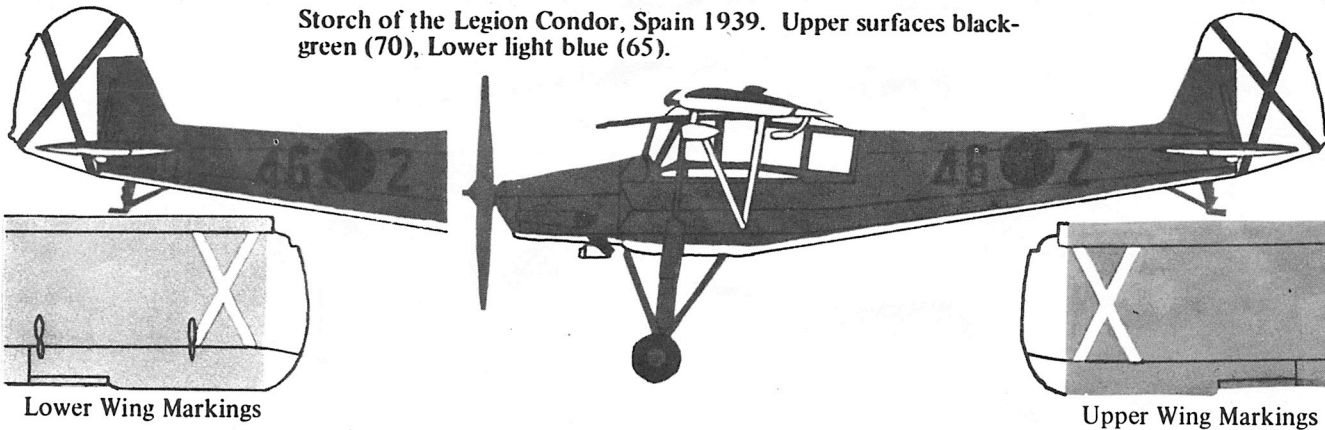

OLIVE GREEN F-1 Black 24 Parts
M-3 Navy Blue 2 Parts
F-2 White 6 Parts
M-7 Artillery Olive 27 Parts

RLM GRAY M-16 Chromate Green 27½ Parts
M-12 Rebel Gray 33 Parts
F-2 White 23 Parts
M-18 Light Earth 2 Parts

LIGHT BLUE

F-2 White 90 Parts
M-3 Navy Blue 6½ Parts
F-1 Black 1 Part

SAND

F-2 White 28 Parts
M-8 Brick Red 4½ Parts
M-18 Light Earth 4 Parts
M-11 Fabric Yellow 1½ Parts

Storch of the Legion Condor, Spain 1939. Upper surfaces black-green (70), Lower light blue (65).