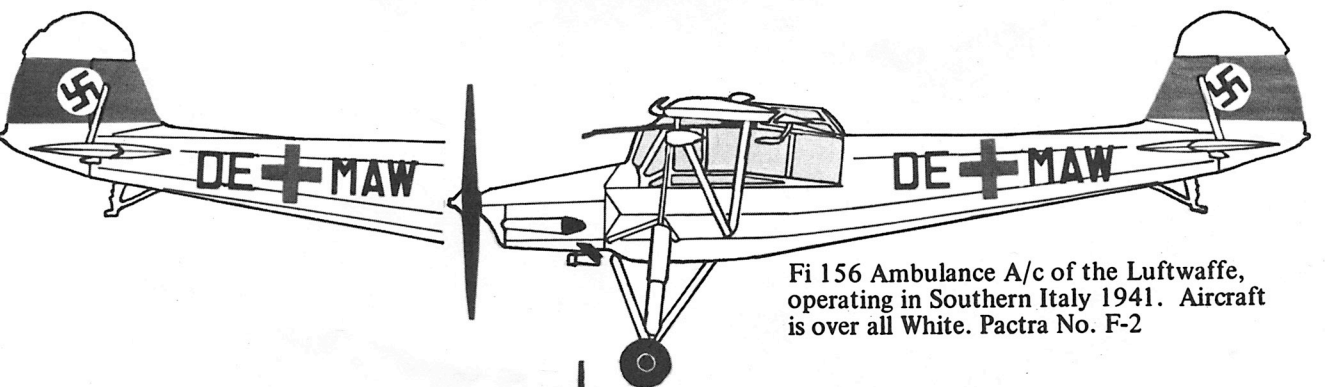

Fi 156 Ambulance A/c of the Luftwaffe, operating in Southern Italy 1941. Aircraft is over all White. Pactra No. F-2

Positioning of lower wing markings

Positioning of upper wing markings