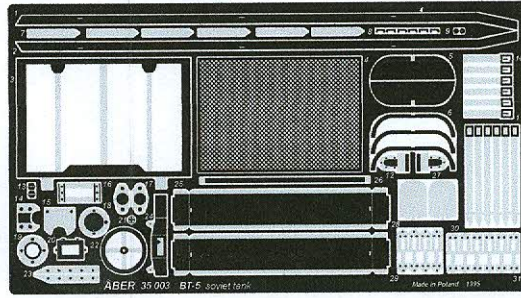

BT-5 Soviet tank

Radziecki czołg BT-5

1/35 scale update for ITALERI-ZVEZDA model

ABER®

35 003

WWW.ABER.NET.PL

Made in Poland © 1996