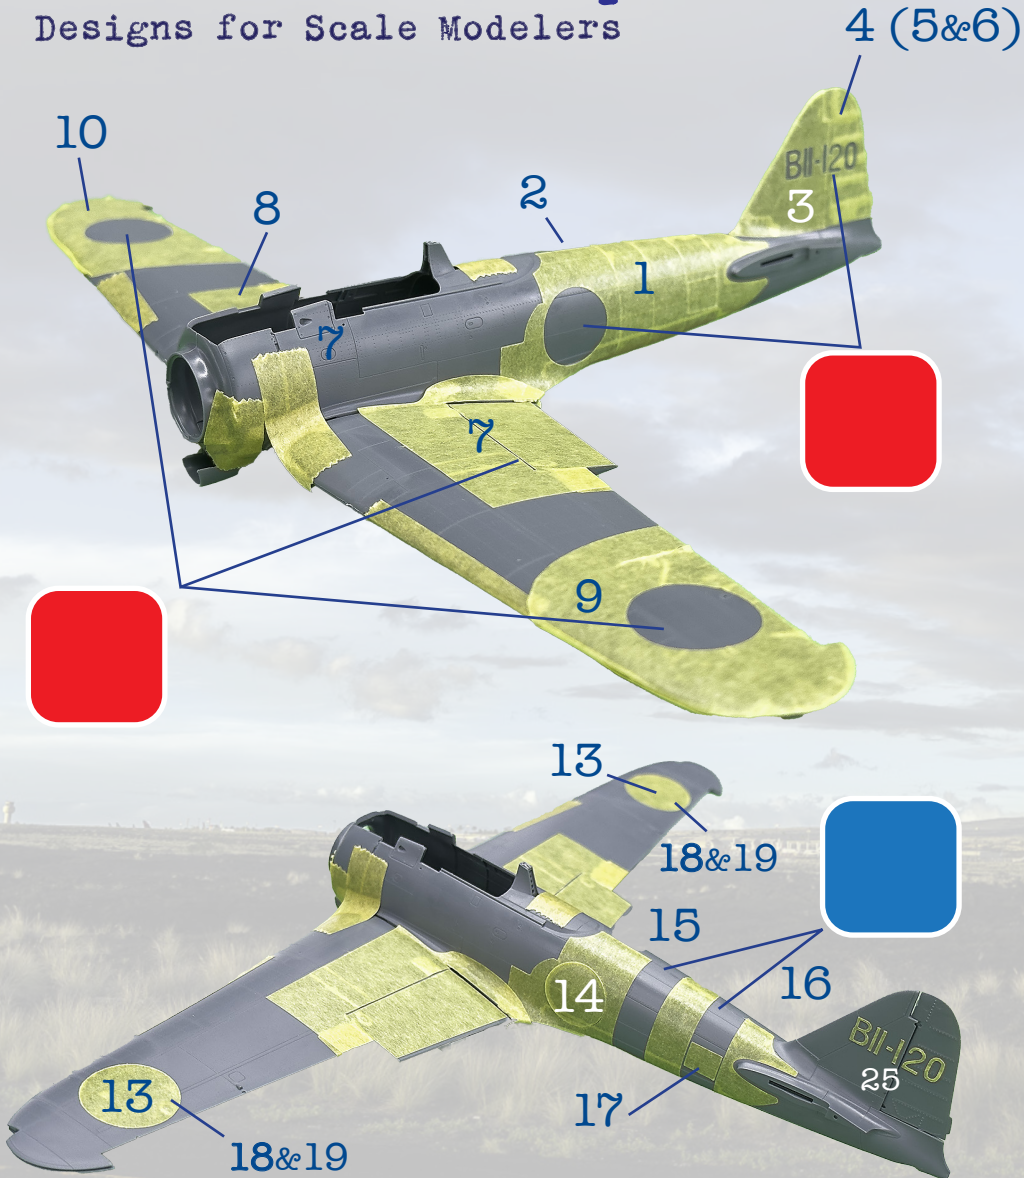

48001 The Ni'ihau Zero

Placement Guide for the 1/48 Eduard A6M2 Zero Type 21
Page 1

Hawaiian Air Depot
Designs for Scale Modelers

48001 The Ni'ihau Zero

Placement Guide for the 1/48 Eduard A6M2 Zero Type 21
Page 2

Hawaiian Air Depot
Designs for Scale Modelers