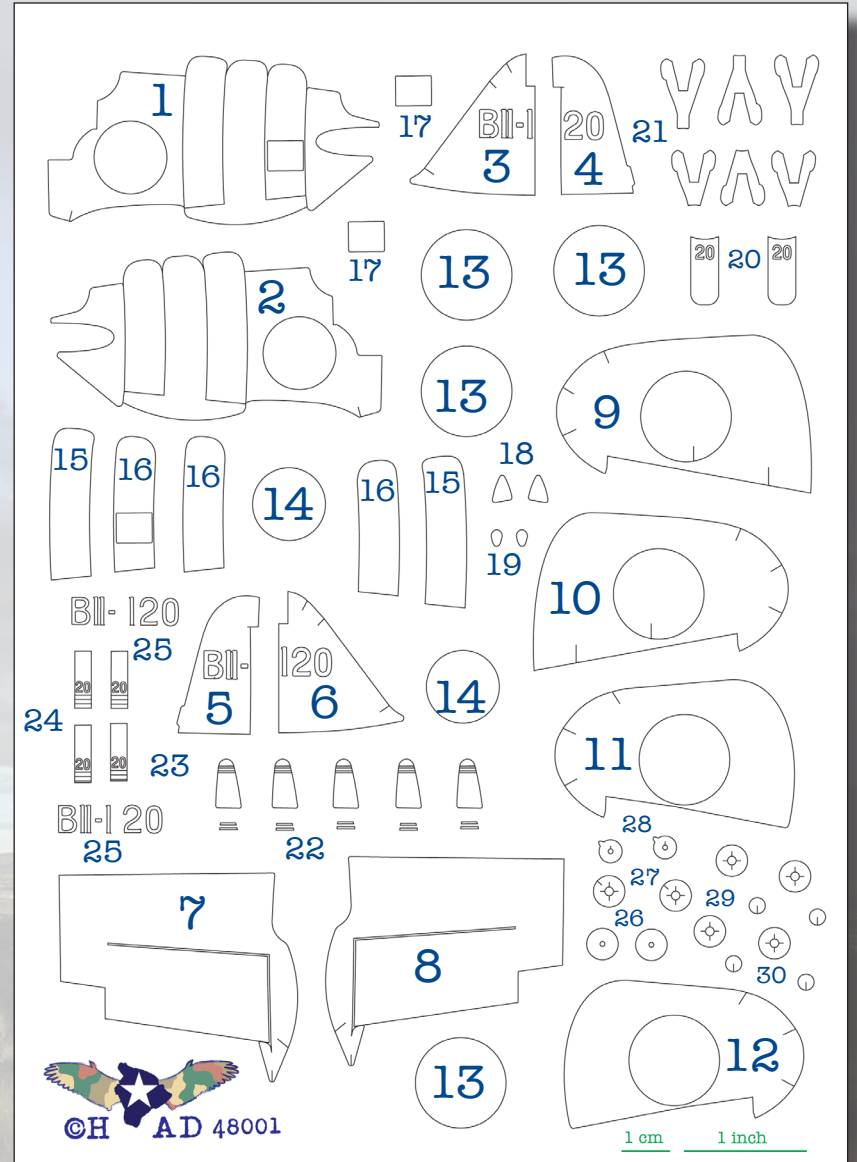

48001 The Ni'ihau Zero

Placement Guide for the 1/48 Eduard A6M2 Zero Type 21
Page 1

Hawaiian Air Depot
Designs for Scale Modelers

48001 The Ni'ihau Zero

Placement Guide for the 1/48 Eduard A6M2 Zero Type 21
Page 2