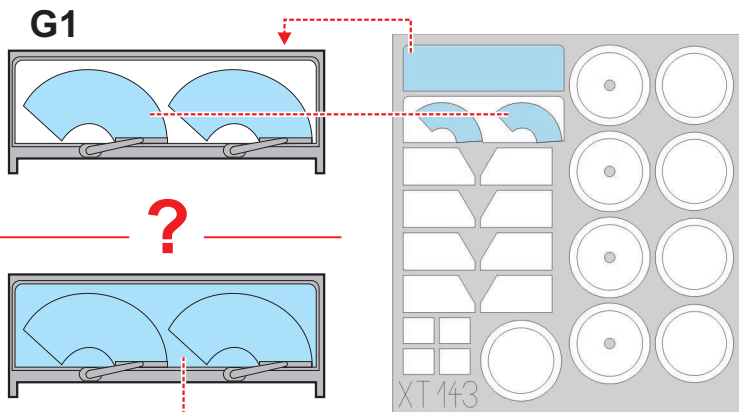

eduard
Express Mask

XT 143

Kübelwagen Typ 82 1/35

The die-cut mask for accurate canopy frame painting of the *Bego*
scale 1/35 KIT

LIQUID MASK
MASCOL

1.)

2.)

3.)