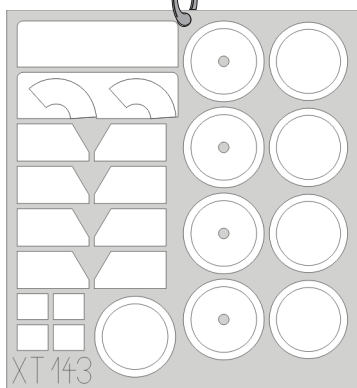

eduard
Express Mask

XT 143

Kübelwagen Typ 82 1/35

The die-cut mask for accurate canopy frame painting of the *Bego*
scale 1/35 KIT

LIQUID MASK
MASCOL

1.)

2.)

3.)

G3, G4, G5, G6

G2

G3, G4, G5, G6