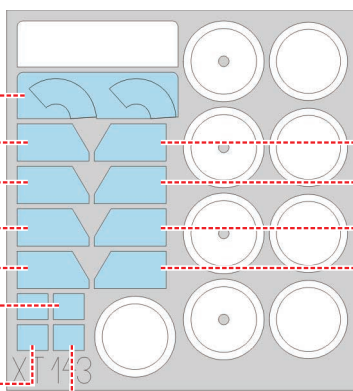

eduard
Express Mask

XT 143

Kübelwagen Typ 82 1/35

The die-cut mask for accurate canopy frame painting of the *Bego*
scale 1/35 KIT

LIQUID MASK
MASCOL

1.)

2.)

3.)

G3, G4, G5, G6

G2

G3, G4, G5, G6