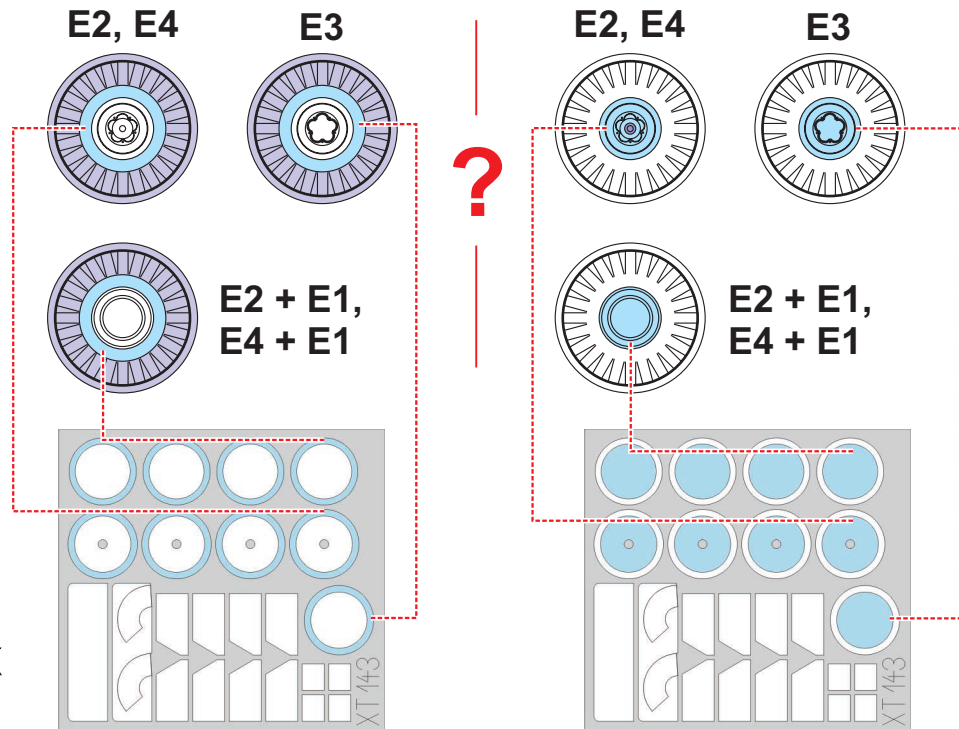

eduard
Express Mask

XT 143

Kübelwagen Typ 82 1/35

The die-cut mask for accurate canopy frame painting of the *Bego*
scale 1/35 KIT

LIQUID MASK
MASCOL

1.)

2.)

3.)

G3, G4, G5, G6

G2

G3, G4, G5, G6