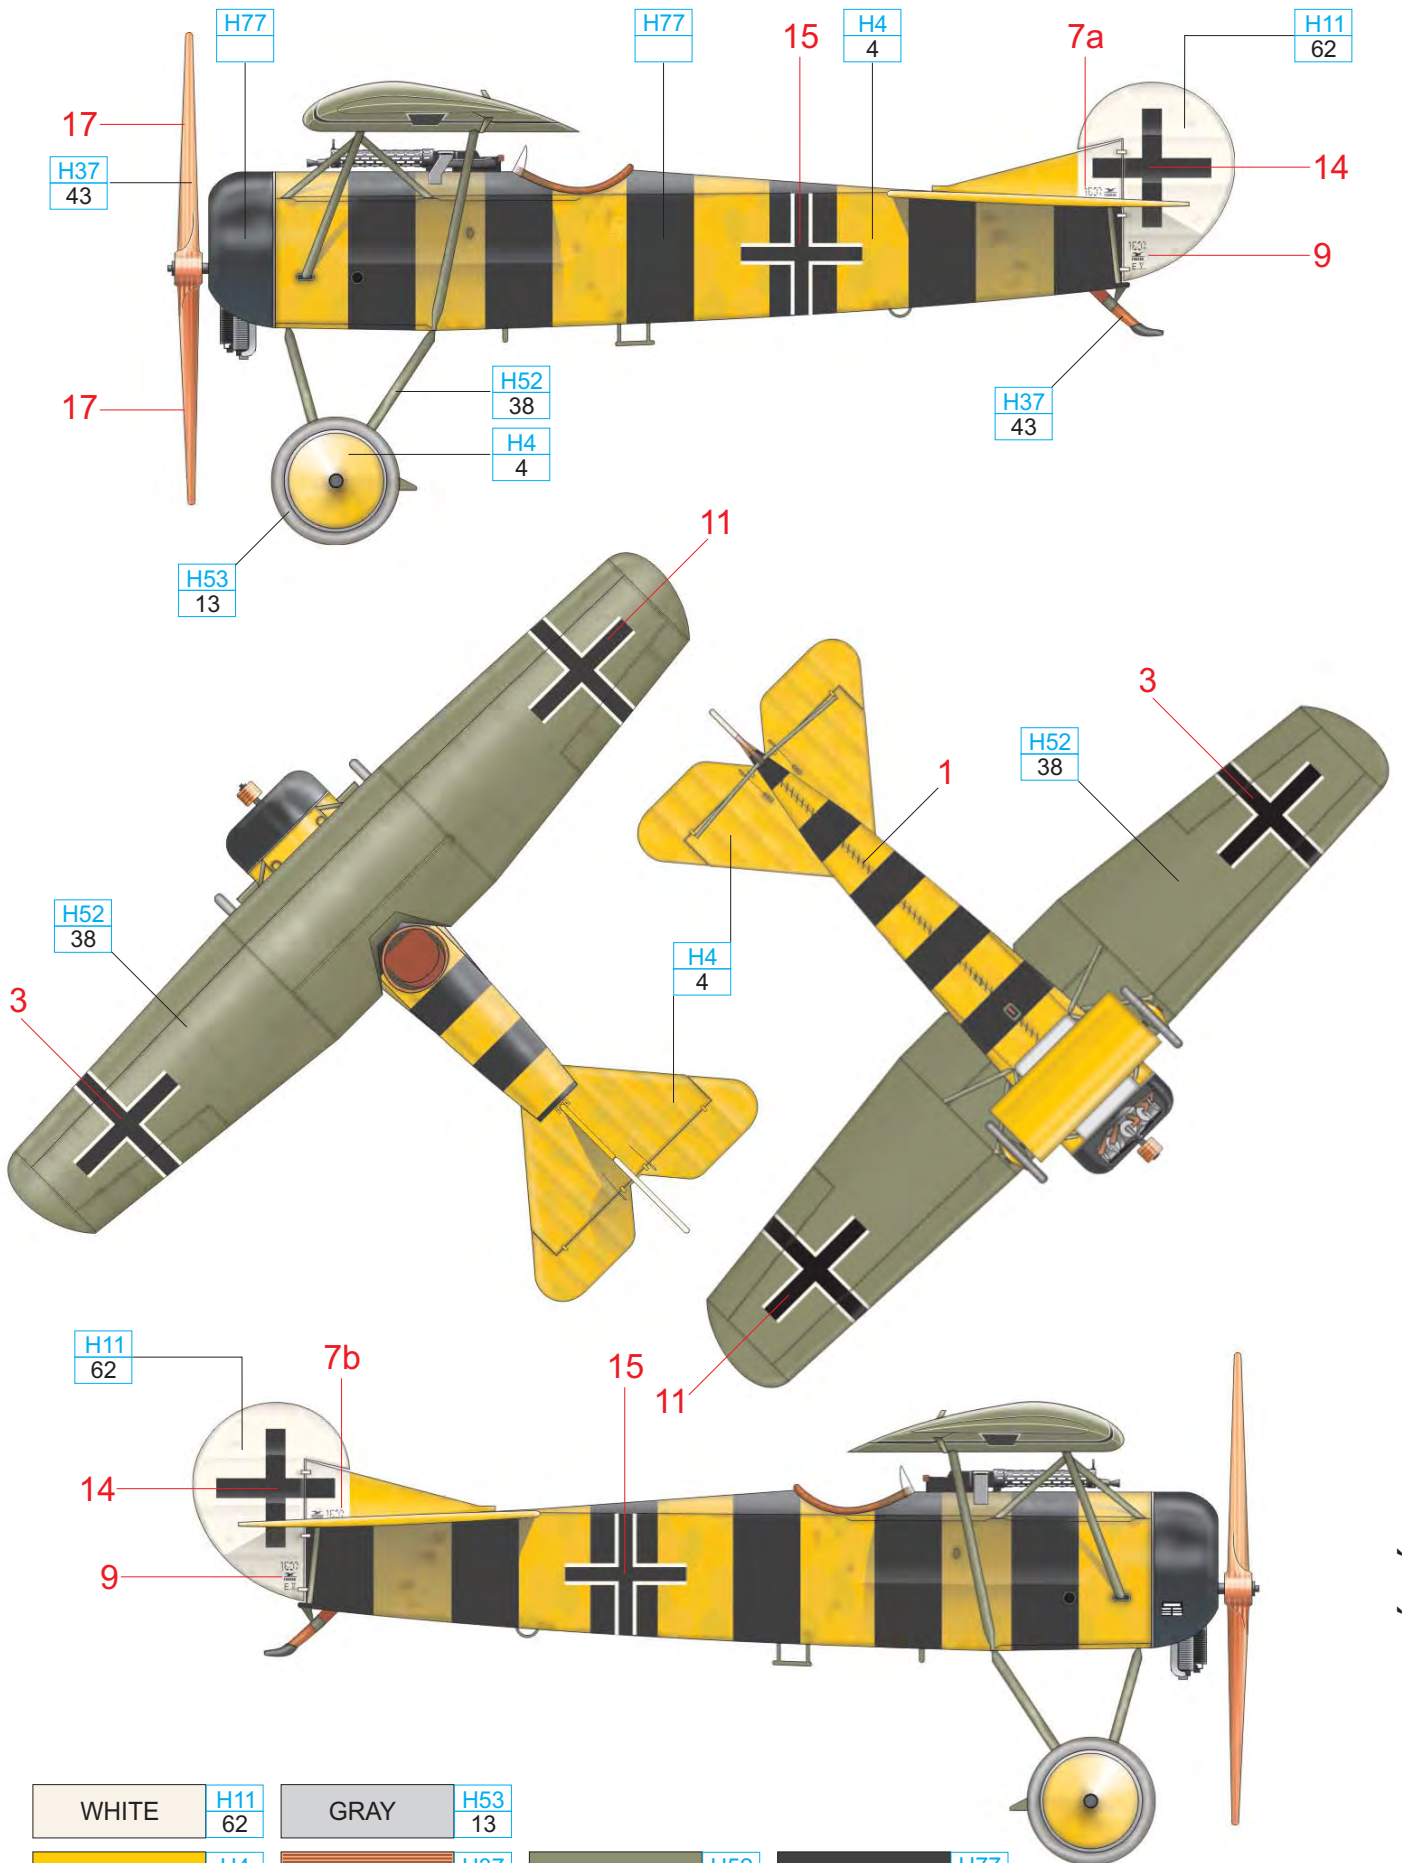

Fokker E.V, Theo Osterkamp, Marine Feld Jagdstaffel II, Belgium, 1918

CELOBAREVNÝ NÁVOD NA WWW.EDUARD.COM — FIND FULL COLOR INSTRUCTION ON WWW.EDUARD.COM