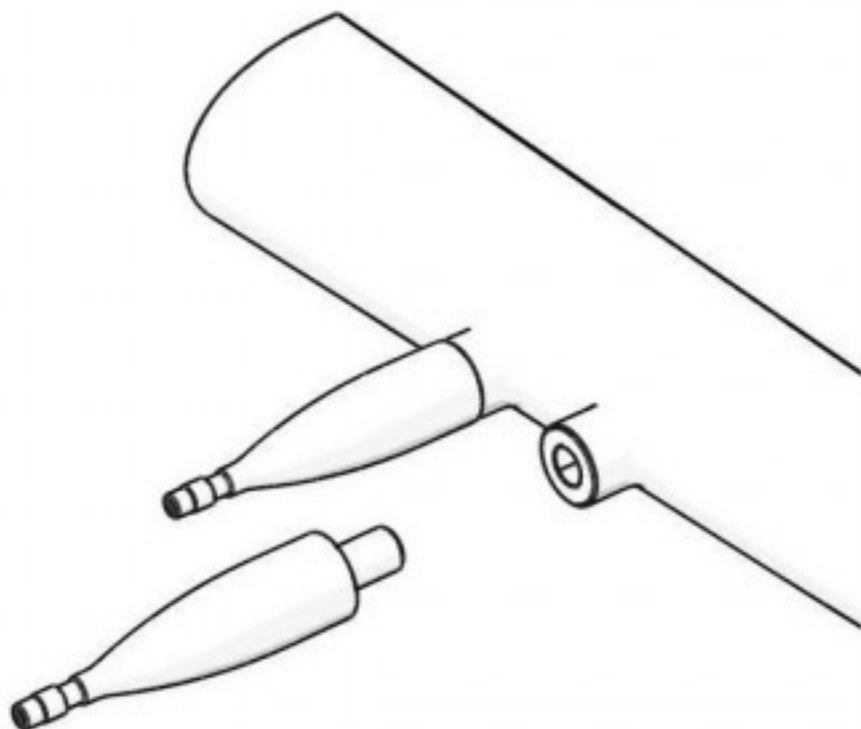

1:48
AIR MASTER SERIES
AM-48-097

FAIREY FIREFLY

HISPANO 20MM CANNONS
IN SHORT FAIRINGS

FAIREY FIREFLY - LUFY DZIAŁEK 20MM W KRÓTKIEJ OSŁONIE

SET INCLUDES

ZESTAW ZAWIERA

INSTRUCTION

INSTRUKCJA

ASSEMBLY ORDER:

1. DRILL PROPER HOLES IN PLASTIC FAIRINGS IF NEEDED (1,5MM DIAMETER)
2. GLUE CANNONS INTO PREPARED HOLES

OTHER VERSIONS OF FIREFLY'S CANNONS YOU'LL FIND IN OUR SETS:

AM-48-095- FAIREY FIREFLY - HISPANO 20MM CANNONS WITH
UNCOVERED BARRELS