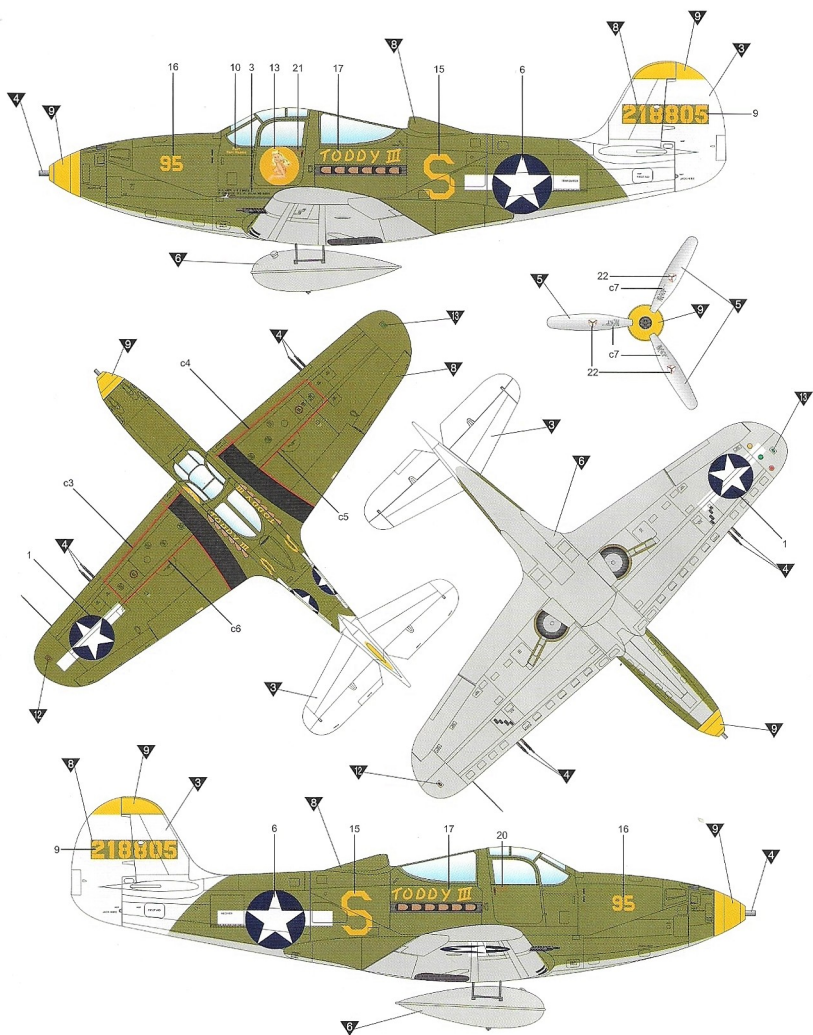

C60 ver.1 버전1 ver.3 버전3

C12 ver.1 버전1 ver.3 버전3

9 CEMENT
점착제 사용

10 CEMENT
접착제 사용

11 CEMENT
접착제 사용

※ () part shown is for opposite side.
() 는 반대편 입니다.

ver.1 P-39N, s/n 42-18805, flown by Capt. G.A. Hilbert, 41st FS, 35th FG, Tsili Air Base, New Guinea, Sep 1943
버전1

ver.2 P-39K, s/n 42-4358, flown by Lt. W. McDonough, 40th FS, 35th FG, Port Moresby, New Guinea, Feb 1943
 버전2

ver.3 P-39N, flown by G. Dolnokov, 10th GIAP, 9th GIAD, Germany, 1945

버전3

ACADEMY
HOBBY MODEL KITS