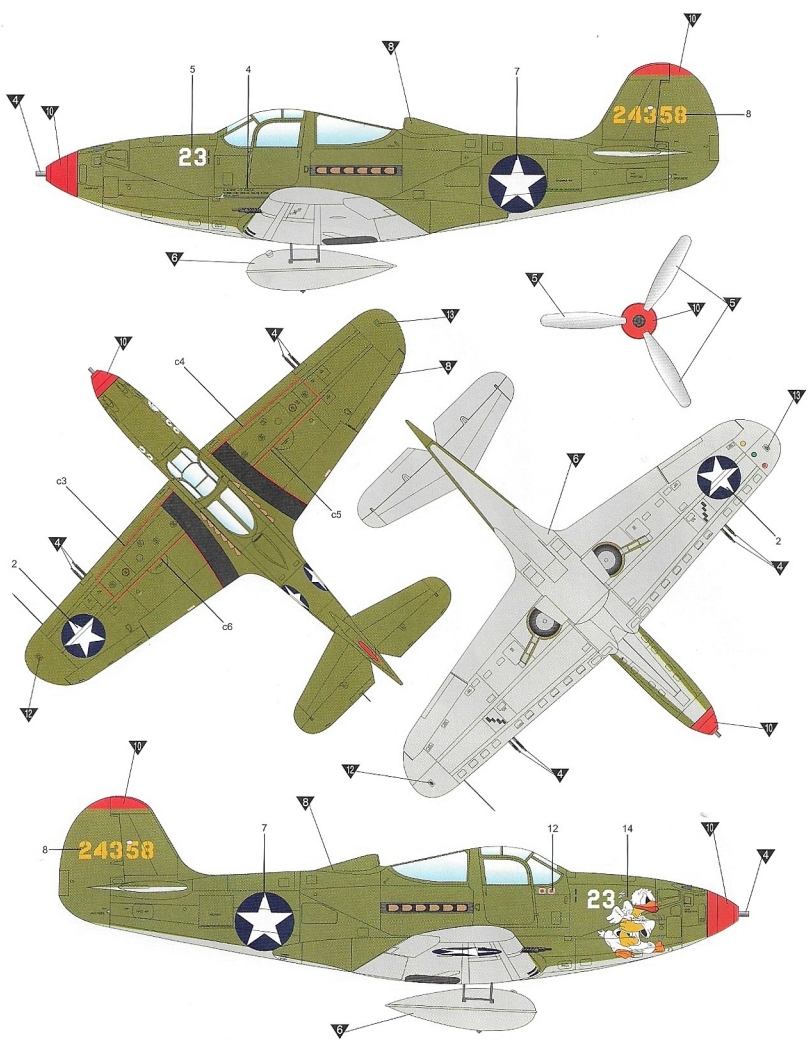

C60 ver.1 버전1 ver.3 버전3

C12 ver.1 버전1 ver.3 버전3

9 CEMENT
점착제 사용

10 CEMENT
접착제 사용

11 CEMENT
접착제 사용

※ () part shown is for opposite side.
() 는 반대편 입니다.

ver.1 P-39N, s/n 42-18805, flown by Capt. G.A. Hilbert, 41st FS, 35th FG, Tsili Air Base, New Guinea, Sep 1943
버전1

ver.2 P-39K, s/n 42-4358, flown by Lt. W. McDonough, 40th FS, 35th FG, Port Moresby, New Guinea, Feb 1943
 버전2

ver.3 P-39N, flown by G. Dolnokov, 10th GIAP, 9th GIAD, Germany, 1945

버전3

ACADEMY
HOBBY MODEL KITS