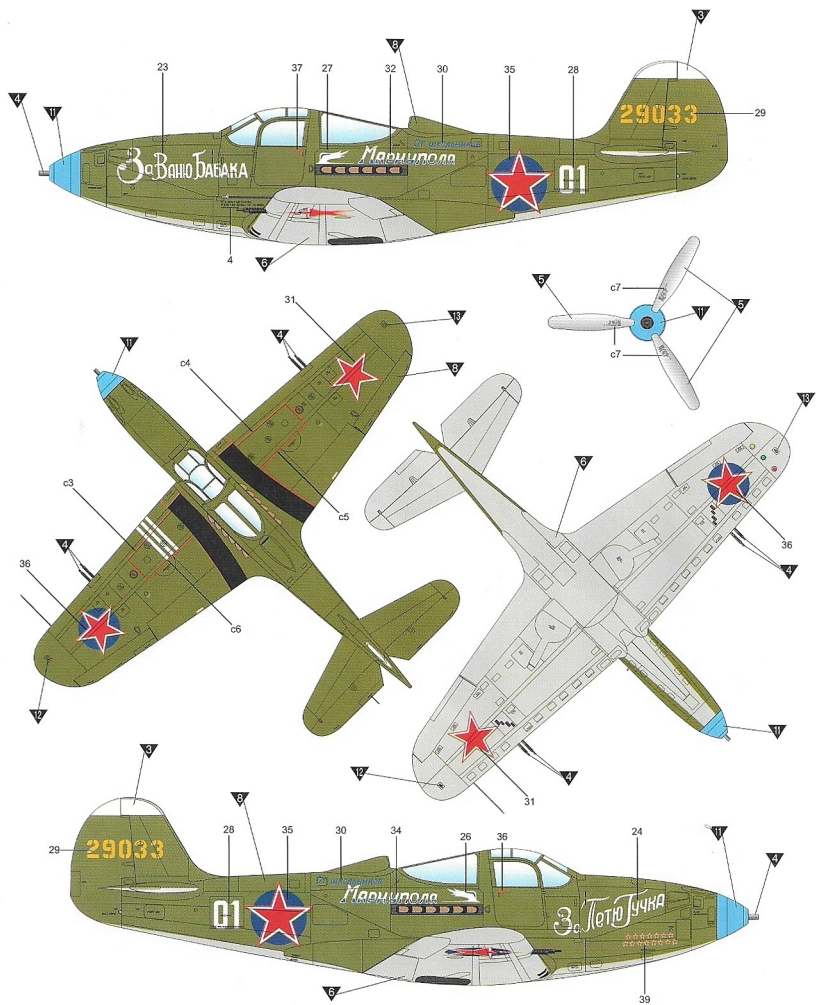

C60 ver.1 버전1 ver.3 버전3

C12 ver.1 버전1 ver.3 버전3

9 CEMENT
점착제 사용

10 CEMENT
접착제 사용

11 CEMENT
접착제 사용

※ () part shown is for opposite side.
() 는 반대편 입니다.

ver.1 P-39N, s/n 42-18805, flown by Capt. G.A. Hilbert, 41st FS, 35th FG, Tsili Air Base, New Guinea, Sep 1943
버전1

ver.2 P-39K, s/n 42-4358, flown by Lt. W. McDonough, 40th FS, 35th FG, Port Moresby, New Guinea, Feb 1943
 버전2

ver.3 P-39N, flown by G. Dolnokov, 10th GIAP, 9th GIAD, Germany, 1945

버전3

ACADEMY
HOBBY MODEL KITS