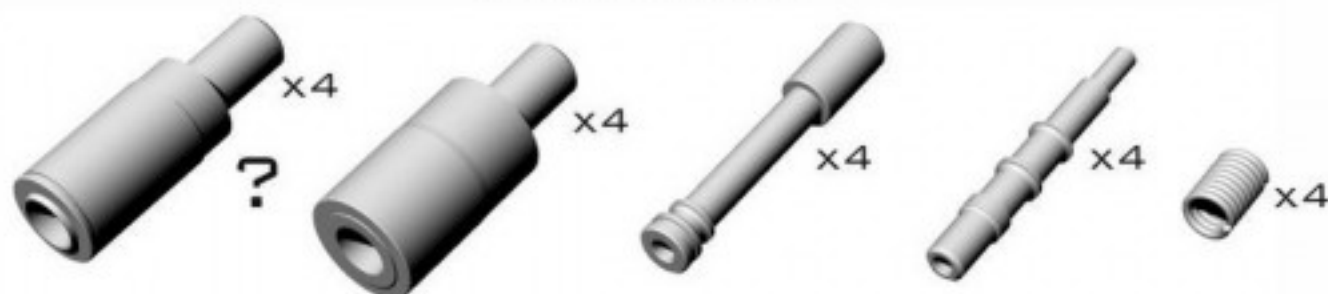

**1:48**  
AIR MASTER SERIES  
AM-48-095

**FAIREY FIREFLY**  
HISPANO 20MM CANNONS  
WITH UNCOVERED BARRELS

FAIREY FIREFLY - LUFY DZIAŁEK 20MM BEZ OSŁON

**SET INCLUDES**  
ZESTAW ZAWIERA

TWO FAIRING TYPES

**INSTRUCTION**  
INSTRUKCJA

ASSEMBLY ORDER:

1. DRILL PROPER HOLES IN PLASTIC FAIRINGS IF NEEDED (1,5MM DIAMETER)
2. ASSEMBLE EACH CANNON AS SHOWN ON DRAWING
3. GLUE ASSEMBLED CANNONS INTO PREPARED HOLES