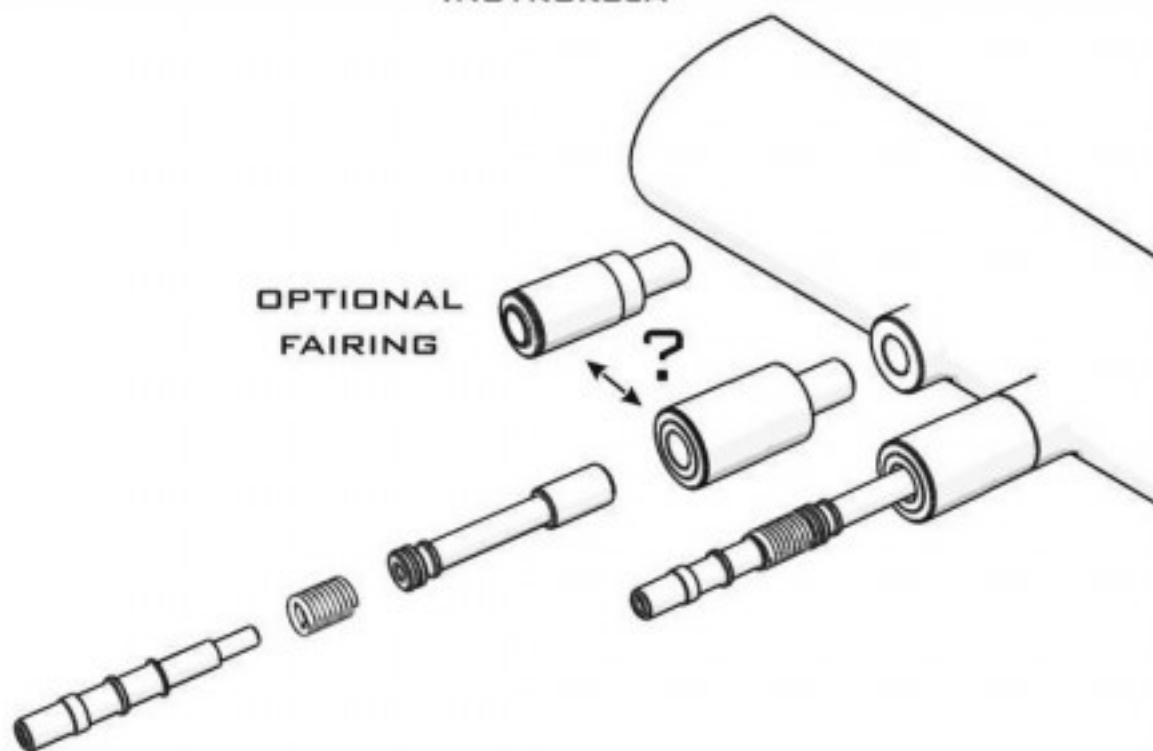

**1:48**  
AIR MASTER SERIES  
AM-48-095

**FAIREY FIREFLY**  
HISPANO 20MM CANNONS  
WITH UNCOVERED BARRELS

FAIREY FIREFLY - LUFY DZIAŁEK 20MM BEZ OSŁON

**SET INCLUDES**  
ZESTAW ZAWIERA

TWO FAIRING TYPES

**INSTRUCTION**  
INSTRUKCJA

ASSEMBLY ORDER:

1. DRILL PROPER HOLES IN PLASTIC FAIRINGS IF NEEDED (1,5MM DIAMETER)
2. ASSEMBLE EACH CANNON AS SHOWN ON DRAWING
3. GLUE ASSEMBLED CANNONS INTO PREPARED HOLES