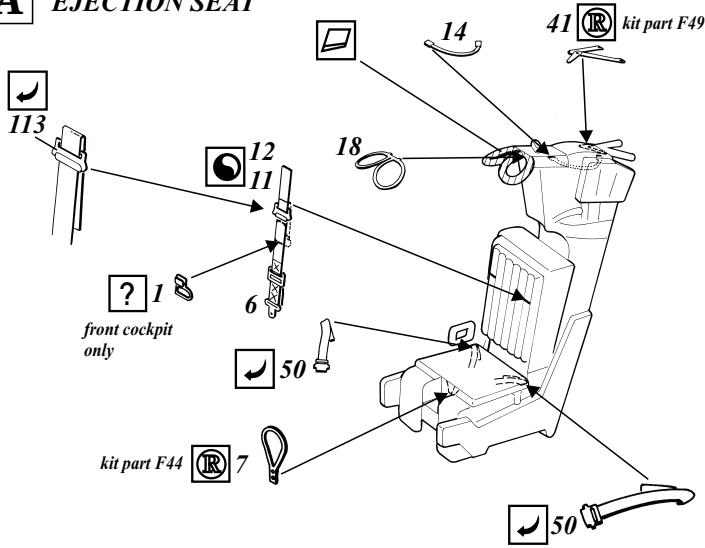

A EJECTION SEAT