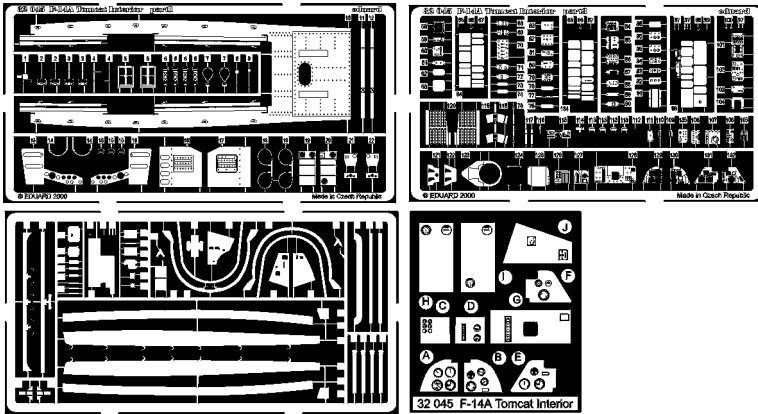

# F-14A Tomcat - interior

1/32 scale detail set for Tamiya kit

32 045

-  OPPOSITE SIDE
-  REMOVE
-  BEND
-  REPLACE
-  GRIND
-  OPTION

## A EJECTION SEAT