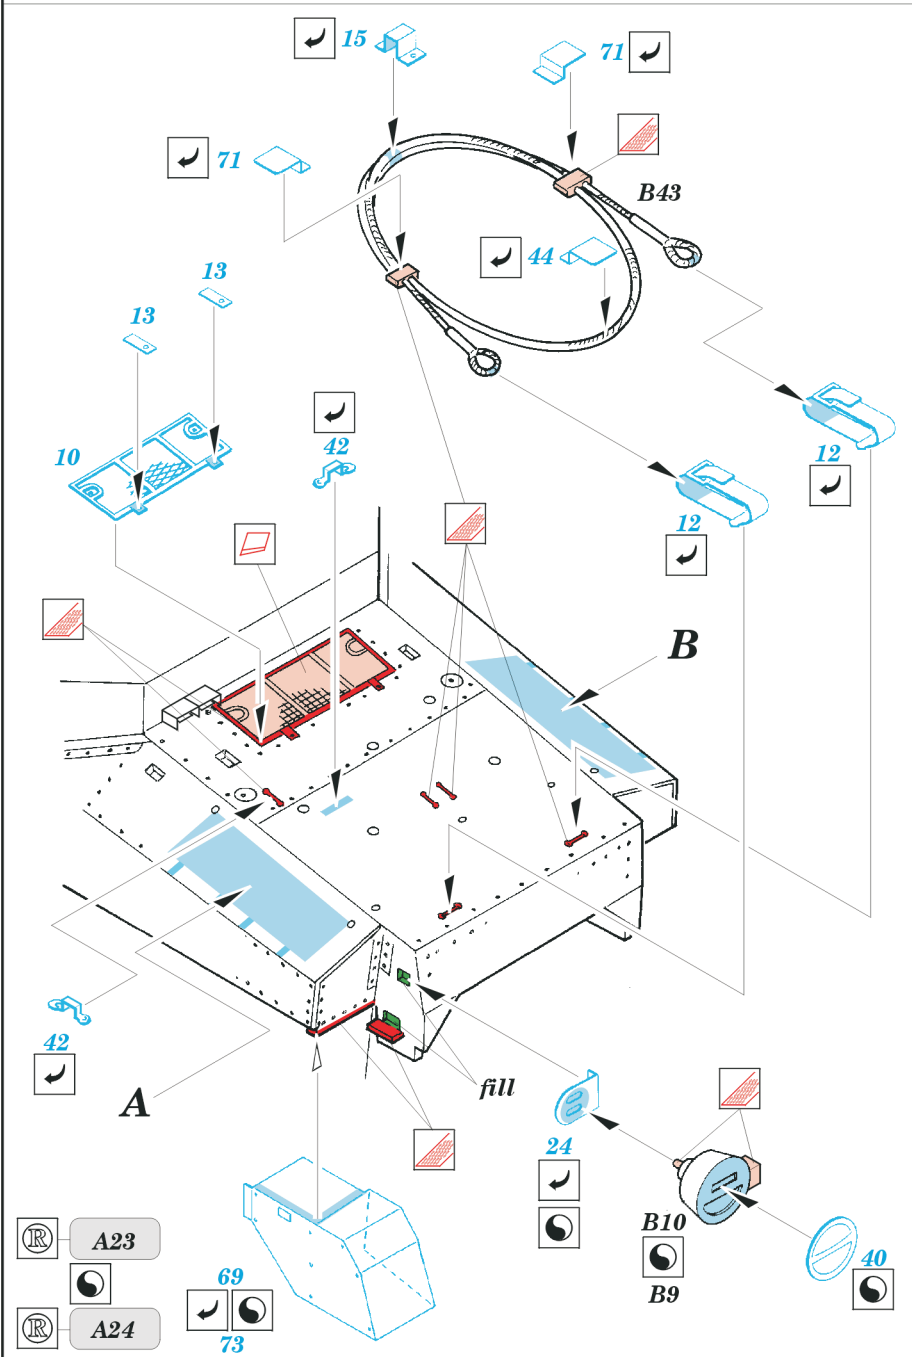

ORIGINAL KIT PARTS
PŮVODNÍ DÍLY STAVEBNICE

PHOTO-ETCHED PARTS
LEPTANÉ DÍLY

PARTS TO BE REMOVED
DÍLY K ODSTRANĚNÍ

FILL
TMELIT

REFERENCES: Ground Power 1/2001
 Squadron/Signal No.2033 - M3 Lee/Grant in Action
 Militaria No.108 - M3 Lee Grant
 Panzer Magazine Monthly

Look for Express Mask XT 045 and XT 046 for U.K. Tactical Symbols (not included in this set)

- 21st Army Tank**
- 4th Armoured 1st style
 - 8th Armoured 2nd style
 - 9th Armoured 3rd style
 - 27th Armoured
 - 1st Army Tank
 - 23rd Army Tank
 - 31st Army Tank
 - 33rd Armoured