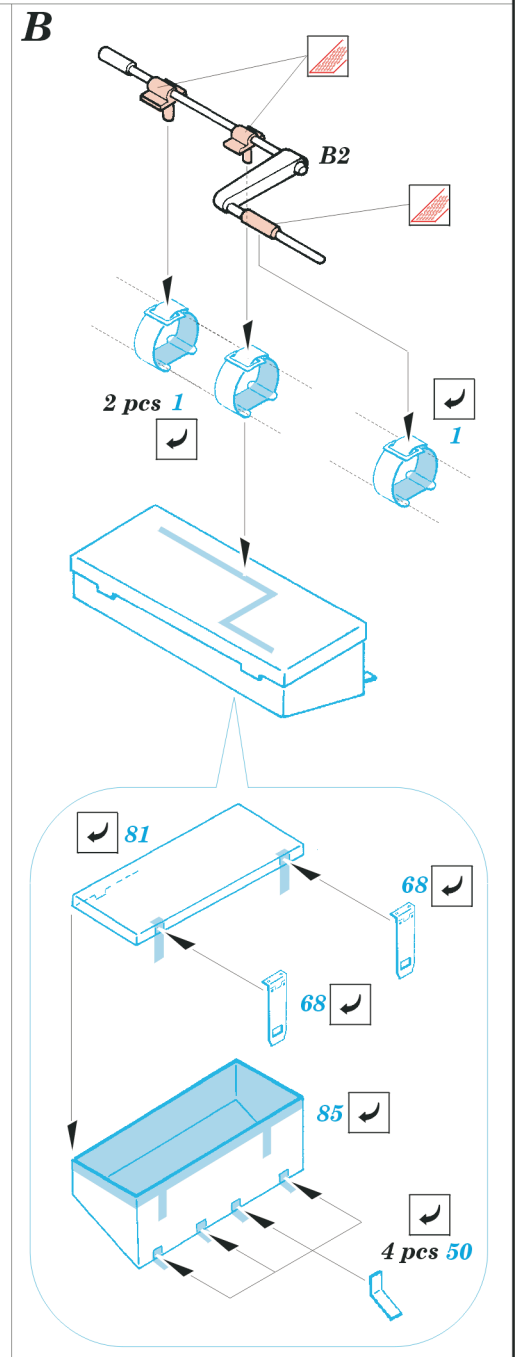

M3 Grant with late Fender Type

eduard

35 474

1/35 scale detail set for Tamiya 35 041 kit • sada detailů pro model 1/35 Tamiya 35 041

35 474 M3 GRANT

Print

Mask

- SYMMETRICAL ASSEMBLY
SYMETRICKÁ MONTÁŽ
- REMOVE
ODSTRANIT
- BEND
OHNOUT
- REPLACE
NAHRADIT
- GRIND
OBROUSIT
- OPTION
VOLBA

ORIGINAL KIT PARTS
PŮVODNÍ DÍLY STAVEBNICE

PHOTO-ETCHED PARTS
LEPTANÉ DÍLY

PARTS TO BE REMOVED
DÍLY K ODSTRANĚNÍ

FILL
TMELIT

REFERENCES: Ground Power 1/2001
 Squadron/Signal No.2033 - M3 Lee/Grant in Action
 Militaria No.108 - M3 Lee Grant
 Panzer Magazine Monthly

Look for Express Mask XT 045 and XT 046 for U.K. Tactical Symbols (not included in this set)

- 21st Army Tank**
- 4th Armoured 1st style
 - 8th Armoured 2nd style
 - 9th Armoured 3rd style
 - 27th Armoured
 - 1st Army Tank
 - 23rd Army Tank
 - 31st Army Tank
 - 33rd Armoured