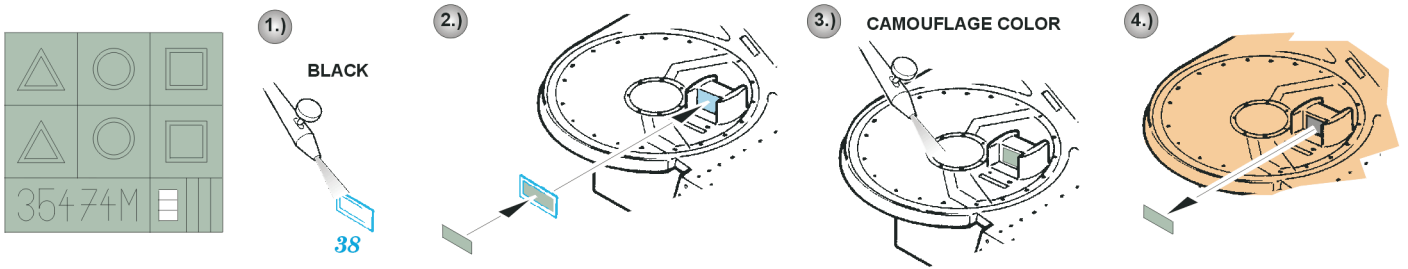

ORIGINAL KIT PARTS
PŮVODNÍ DÍLY STAVEBNICE

PHOTO-ETCHED PARTS
LEPTANÉ DÍLY

PARTS TO BE REMOVED
DÍLY K ODSTRANĚNÍ

FILL
TMELIT

REFERENCES: Ground Power 1/2001
 Squadron/Signal No.2033 - M3 Lee/Grant in Action
 Militaria No.108 - M3 Lee Grant
 Panzer Magazine Monthly

Look for Express Mask XT 045 and XT 046 for U.K. Tactical Symbols (not included in this set)

- 21st Army Tank**
- 4th Armoured 1st style
 - 8th Armoured 2nd style
 - 9th Armoured 3rd style
 - 27th Armoured
 - 1st Army Tank
 - 23rd Army Tank
 - 31st Army Tank
 - 33rd Armoured