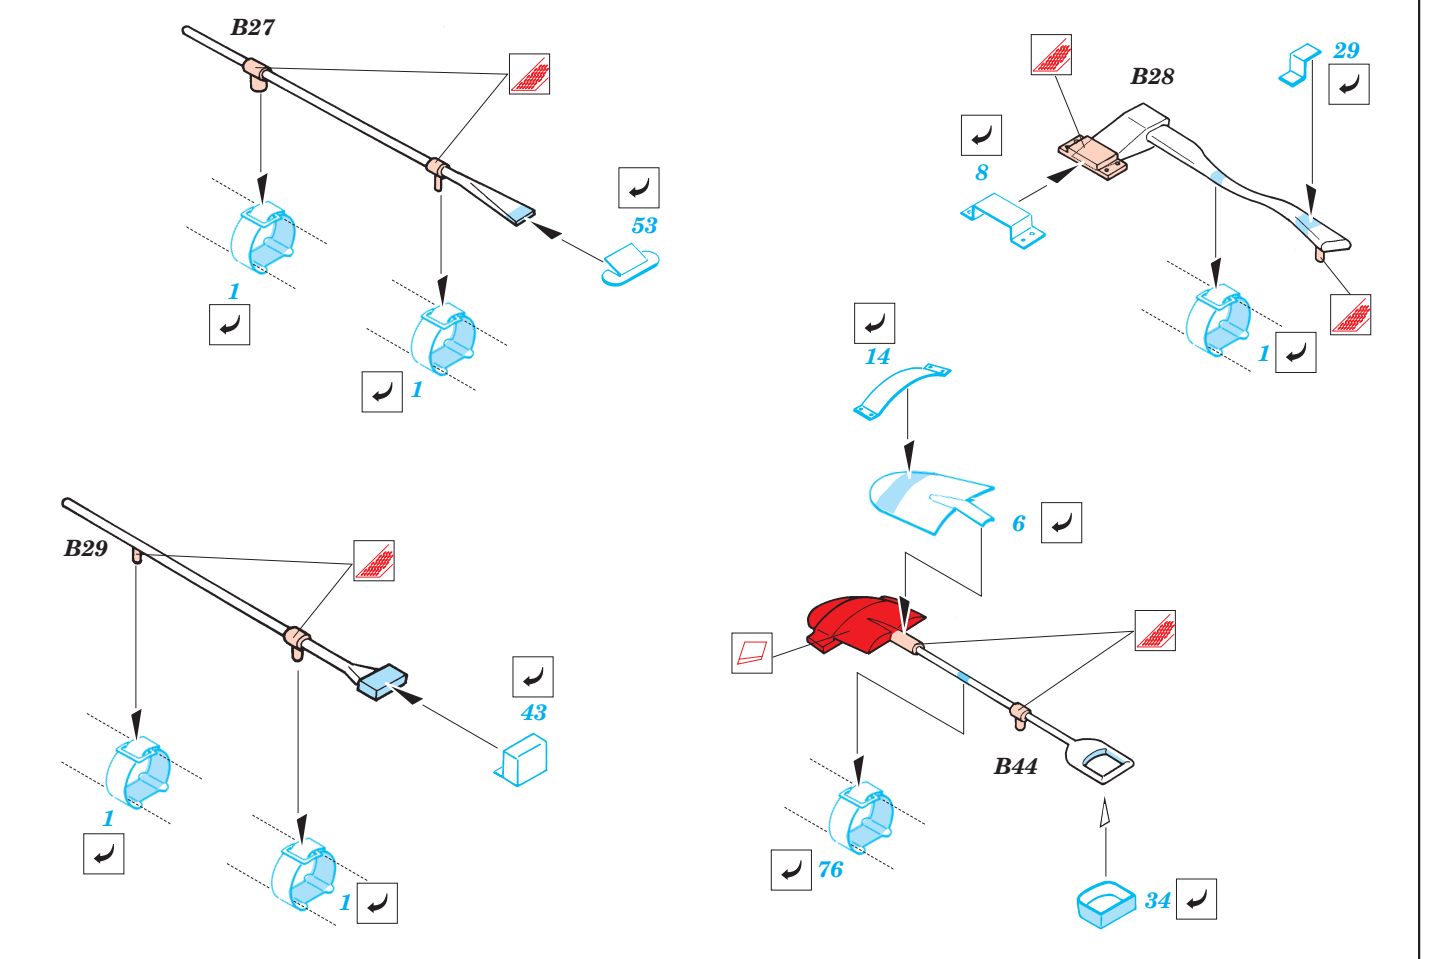

M3 Grant with late Fender Type

eduard

35 474

1/35 scale detail set for Tamiya 35 041 kit • sada detailů pro model 1/35 Tamiya 35 041

35 474 M3 GRANT

Print

Mask

- SYMMETRICAL ASSEMBLY
SYMETRICKÁ MONTÁŽ
- REMOVE
ODSTRANIT
- BEND
OHNOUT
- REPLACE
NAHRADIT
- GRIND
OBROUSIT
- OPTION
VOLBA

ORIGINAL KIT PARTS
PŮVODNÍ DÍLY STAVEBNICE

PHOTO-ETCHED PARTS
LEPTANÉ DÍLY

PARTS TO BE REMOVED
DÍLY K ODSTRANĚNÍ

FILL
TMELIT

REFERENCES: Ground Power 1/2001
 Squadron/Signal No.2033 - M3 Lee/Grant in Action
 Militaria No.108 - M3 Lee Grant
 Panzer Magazine Monthly

Look for Express Mask XT 045 and XT 046 for U.K. Tactical Symbols (not included in this set)

- 21st Army Tank**
- 4th Armoured 1st style
 - 8th Armoured 2nd style
 - 9th Armoured 3rd style
 - 27th Armoured
 - 1st Army Tank
 - 23rd Army Tank
 - 31st Army Tank
 - 33rd Armoured