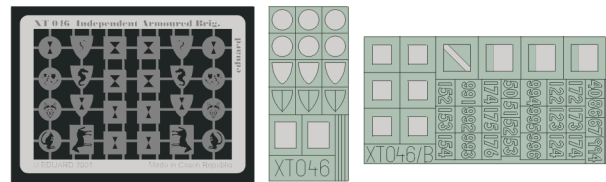

ORIGINAL KIT PARTS
PŮVODNÍ DÍLY STAVEBNICE

PHOTO-ETCHED PARTS
LEPTANÉ DÍLY

PARTS TO BE REMOVED
DÍLY K ODSTRANĚNÍ

FILL
TMELIT

REFERENCES: Ground Power 1/2001
 Squadron/Signal No.2033 - M3 Lee/Grant in Action
 Militaria No.108 - M3 Lee Grant
 Panzer Magazine Monthly

Look for Express Mask XT 045 and XT 046 for U.K. Tactical Symbols (not included in this set)

- 21st Army Tank**
- 4th Armoured 1st style
 - 8th Armoured 2nd style
 - 9th Armoured 3rd style
 - 27th Armoured
 - 1st Army Tank
 - 23rd Army Tank
 - 31st Army Tank
 - 33rd Armoured