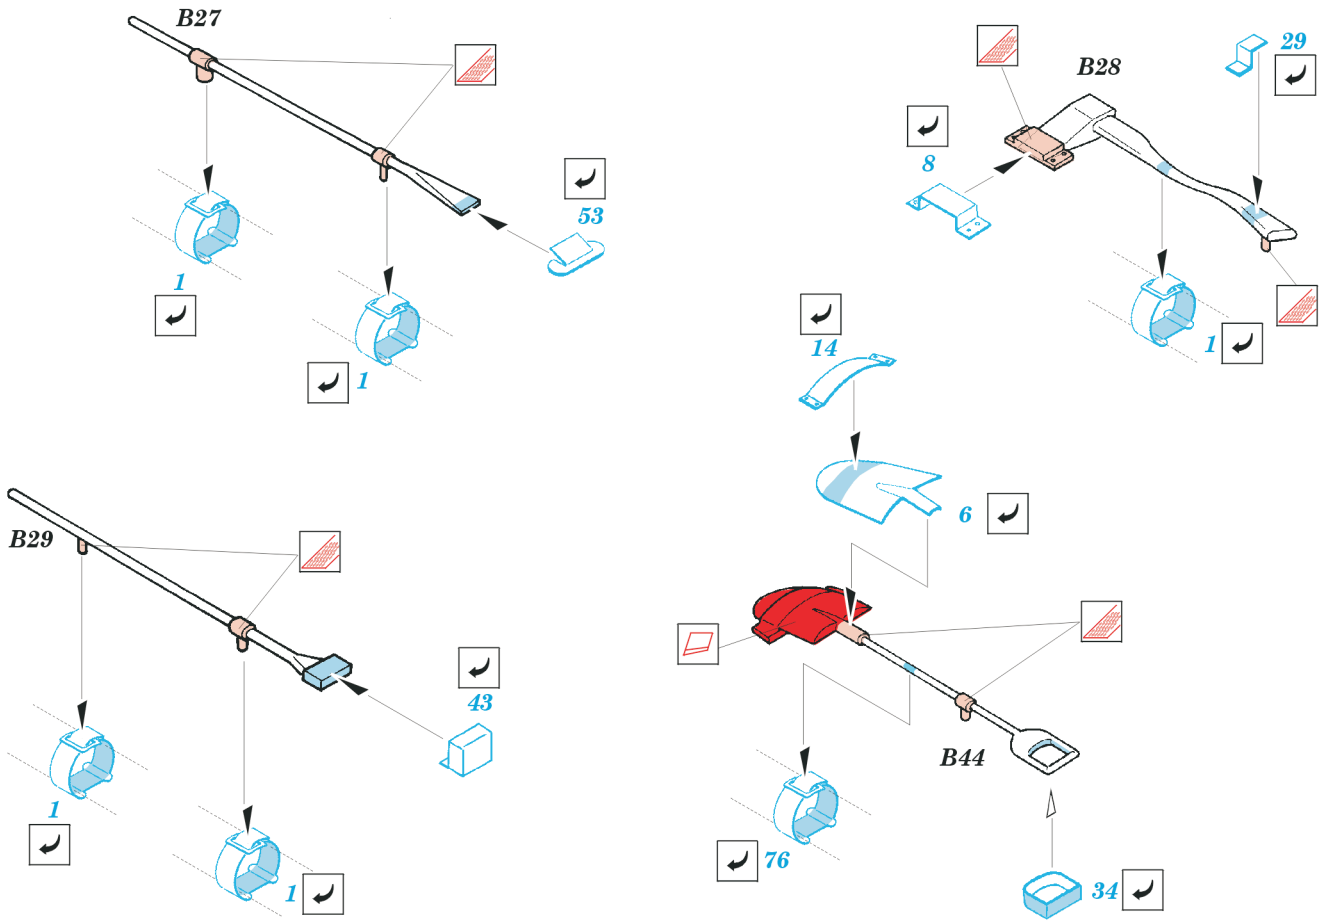

M3 Grant with late Fender Type

eduard

35 474

1/35 scale detail set for Tamiya 35 041 kit • sada detailů pro model 1/35 Tamiya 35 041

35 474 M3 GRANT

Print

Mask

- SYMMETRICAL ASSEMBLY
SYMETRICKÁ MONTÁŽ
- REMOVE
ODSTRANIT
- BEND
OHNOUT
- REPLACE
NAHRADIT
- GRIND
OBROUSIT
- OPTION
VOLBA

ORIGINAL KIT PARTS
PŮVODNÍ DÍLY STAVEBNICE

PHOTO-ETCHED PARTS
LEPTANÉ DÍLY

PARTS TO BE REMOVED
DÍLY K ODSTRANĚNÍ

FILL
TMELIT

REFERENCES: Ground Power 1/2001
 Squadron/Signal No.2033 - M3 Lee/Grant in Action
 Militaria No.108 - M3 Lee Grant
 Panzer Magazine Monthly

Look for Express Mask XT 045 and XT 046 for U.K. Tactical Symbols (not included in this set)

- 21st Army Tank**
- 4th Armoured 1st style
 - 8th Armoured 2nd style
 - 9th Armoured 3rd style
 - 27th Armoured
 - 1st Army Tank
 - 23rd Army Tank
 - 31st Army Tank
 - 33rd Armoured