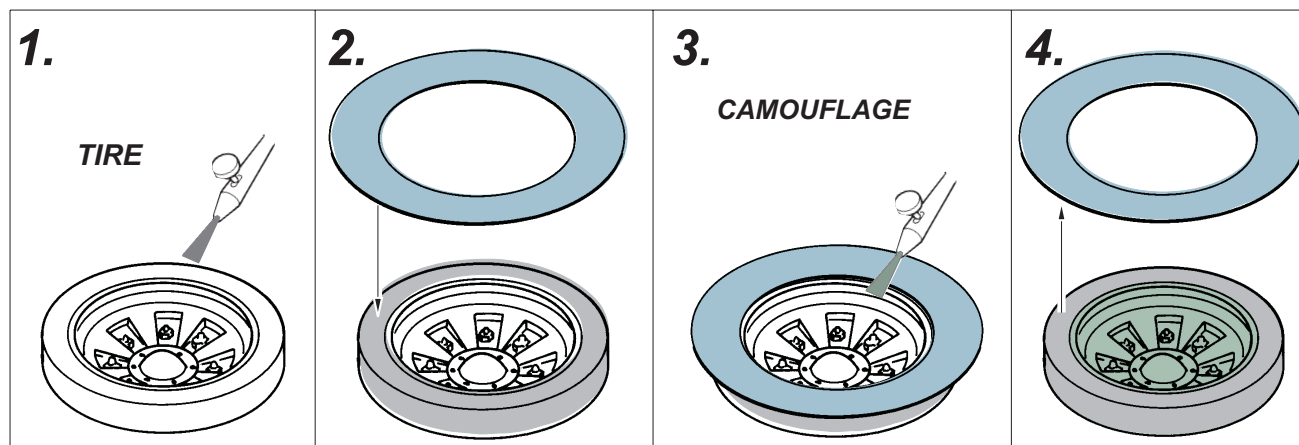

eduard
Express Mask

XT 138

M-4A2 Sherman wheel masks

The die-cut mask for accurate canopy frame painting of the

Dragon

scale 1/35 KIT

KIT PARTS: V8 + V9
V18 + V32