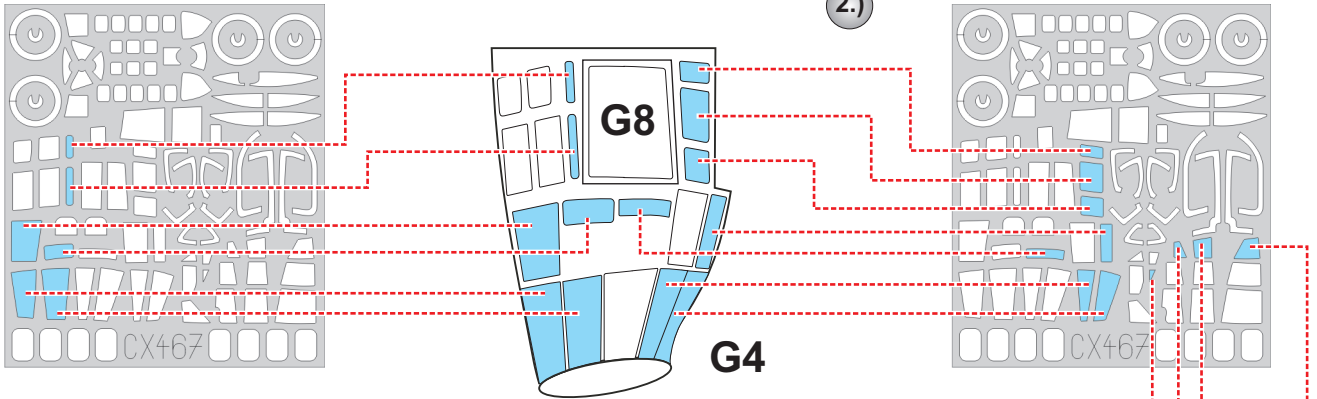

# He 111H-6 1/72

The die-cut mask for accurate canopy frame painting of the  
*Airfix A07007* scale 1/72 KIT

1.)

2.)

3.)

4.)