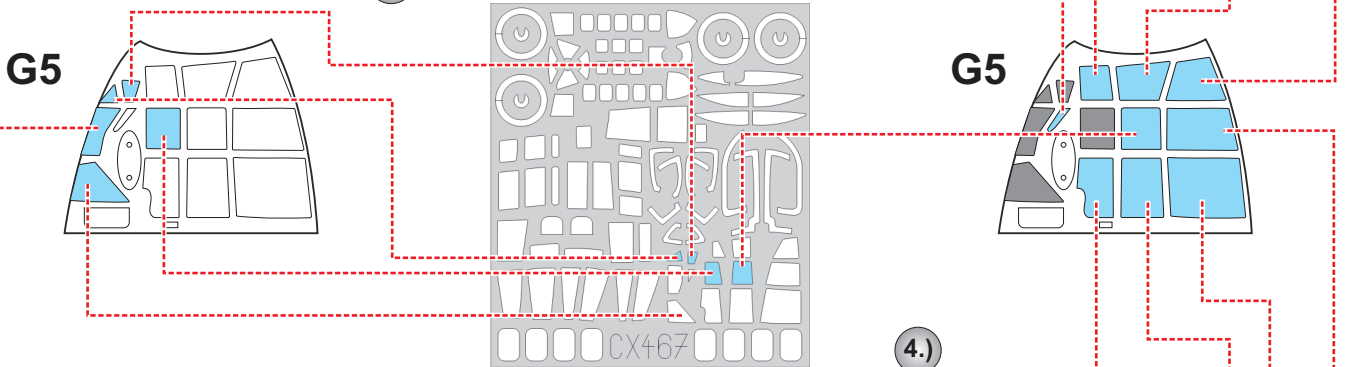

# He 111H-6 1/72

The die-cut mask for accurate canopy frame painting of the  
*Airfix A07007* scale 1/72 KIT

1.)

2.)

3.)

4.)