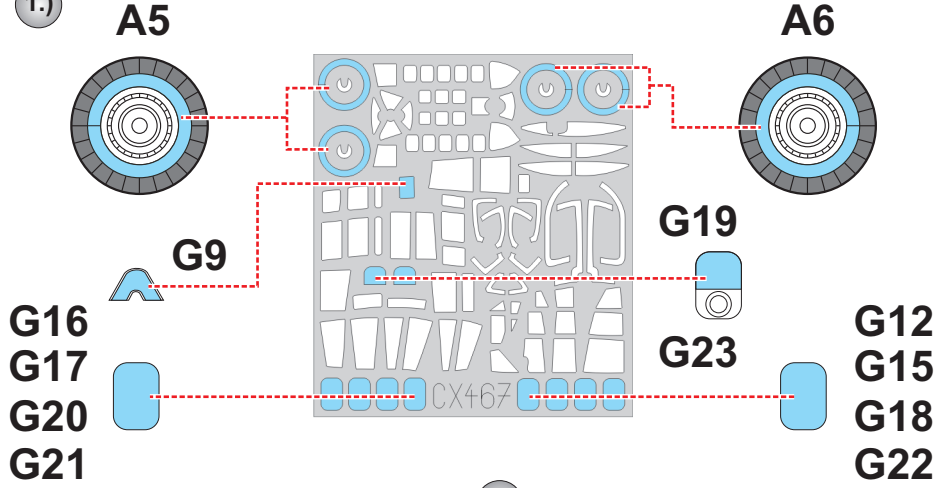

**eduard**  
**MASK**

**CX 467**

# He 111H-6 1/72

The die-cut mask for accurate canopy frame painting of the  
*Airfix A07007* scale 1/72 KIT

1.)

2.)

3.)

4.)