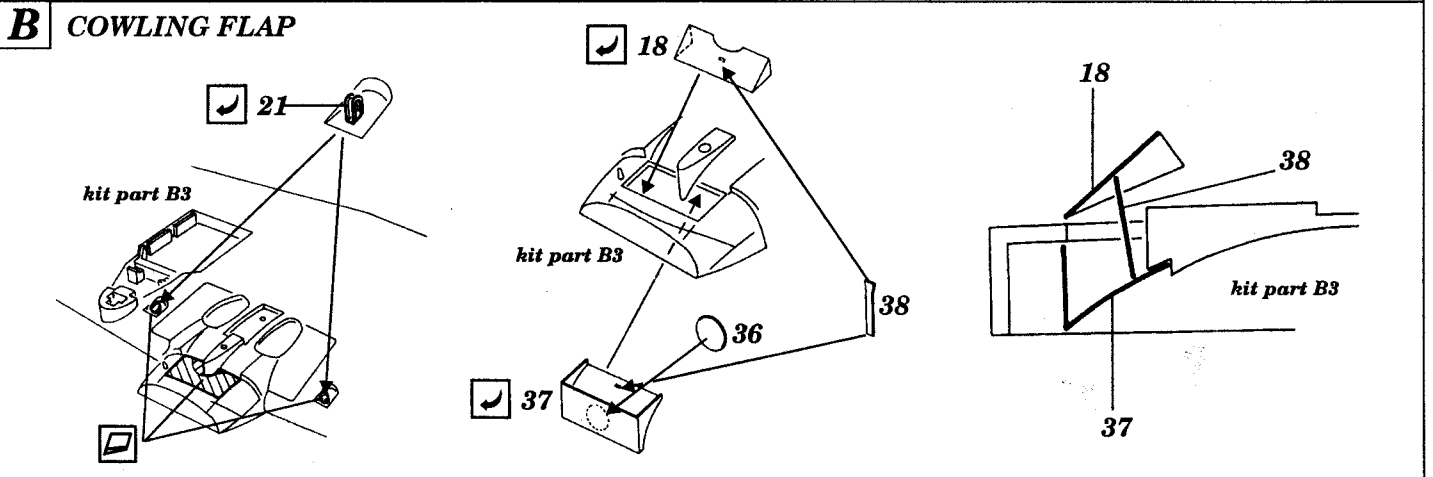

A-1J/H Skyraider

1/72 scale detail set for Hasegawa kit

-  OPPOSITE SIDE
-  REMOVE
-  BEND
-  REPLACE
-  GRIND
-  OPTION

A PILOT'S COCKPIT

B COWLING FLAP

C UNDERCARRIAGE

D EXTERNAL PARTS