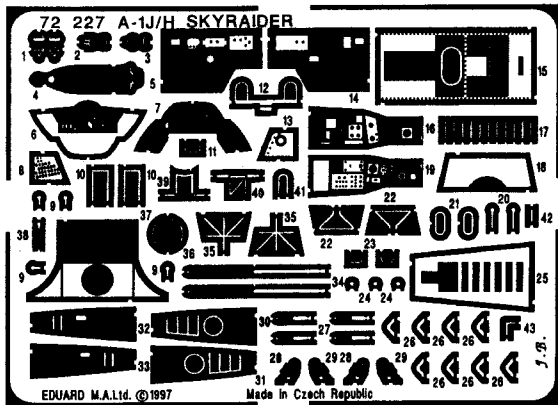

A-1J/H Skyraider

1/72 scale detail set for Hasegawa kit

-  OPPOSITE SIDE
-  REMOVE
-  BEND
-  REPLACE
-  GRIND
-  OPTION

A PILOT'S COCKPIT

B COWLING FLAP

C UNDERCARRIAGE

D EXTERNAL PARTS