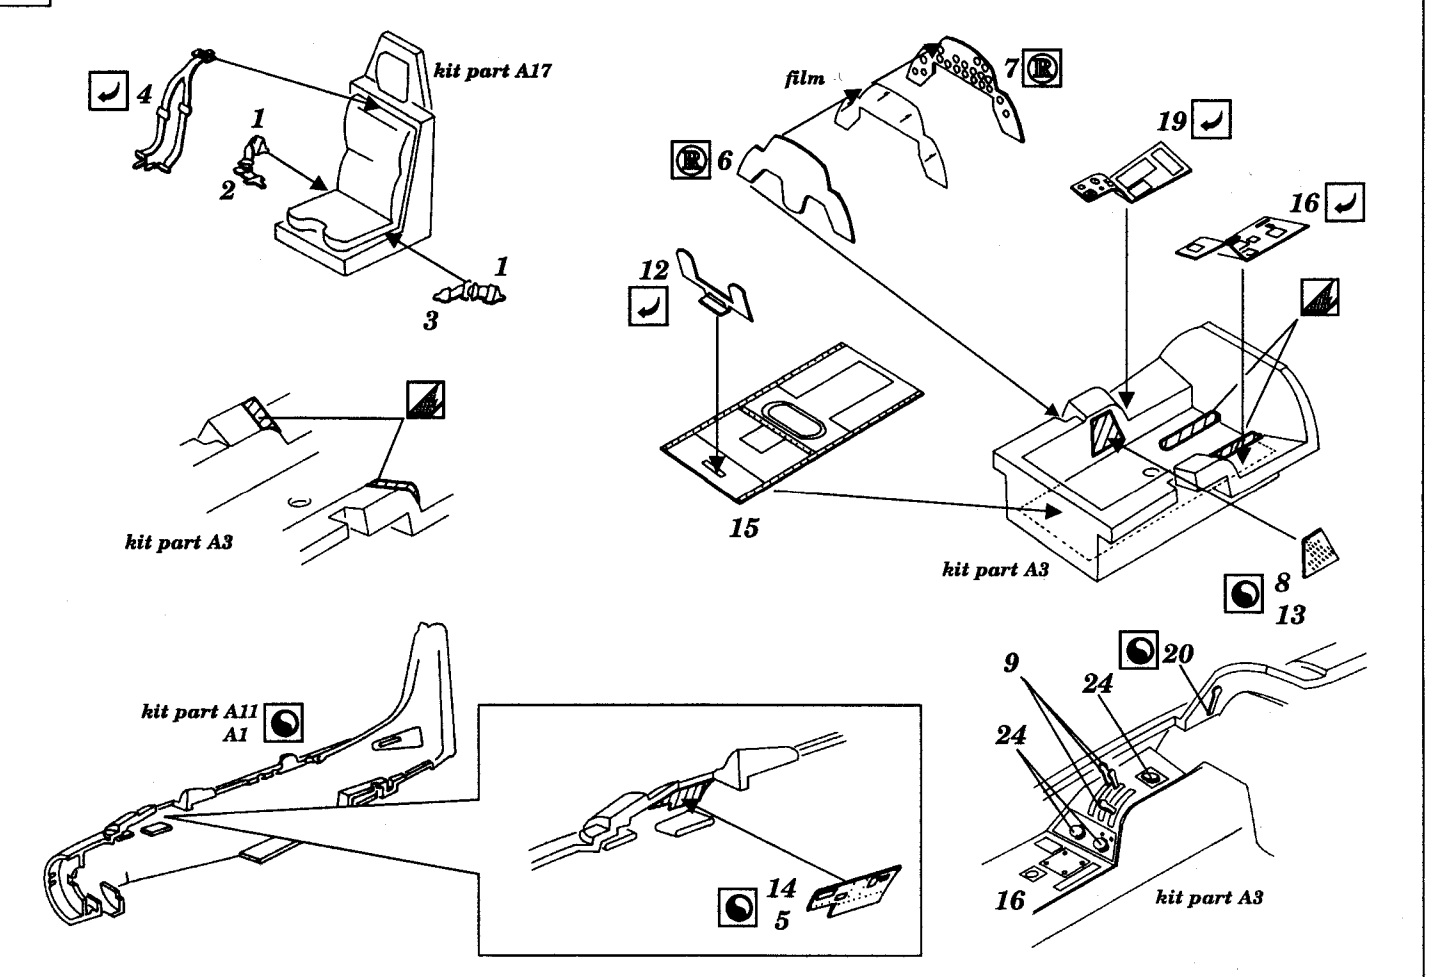

A-1J/H Skyraider

1/72 scale detail set for Hasegawa kit

-  OPPOSITE SIDE
-  REMOVE
-  BEND
-  REPLACE
-  GRIND
-  OPTION

A PILOT'S COCKPIT

B COWLING FLAP

C UNDERCARRIAGE

D EXTERNAL PARTS