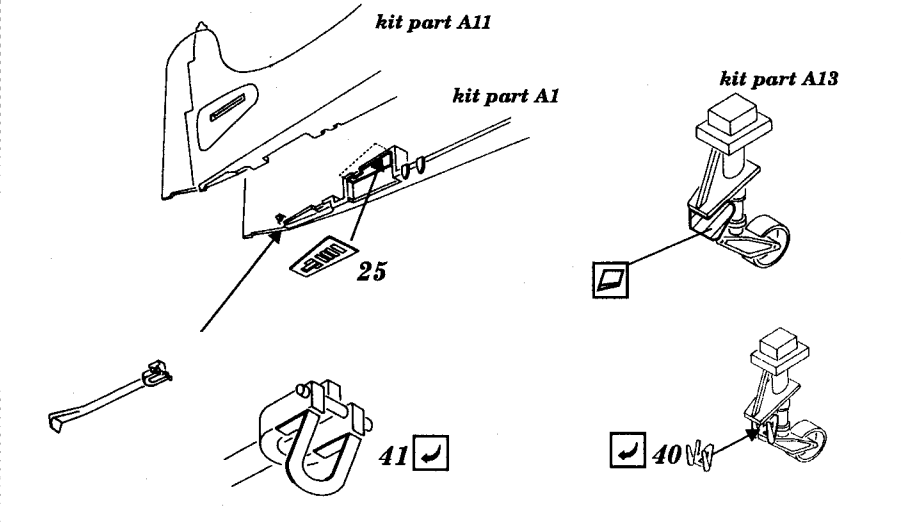

A-1J/H Skyraider

1/72 scale detail set for Hasegawa kit

-  OPPOSITE SIDE
-  REMOVE
-  BEND
-  REPLACE
-  GRIND
-  OPTION

A PILOT'S COCKPIT

B COWLING FLAP

C UNDERCARRIAGE

D EXTERNAL PARTS