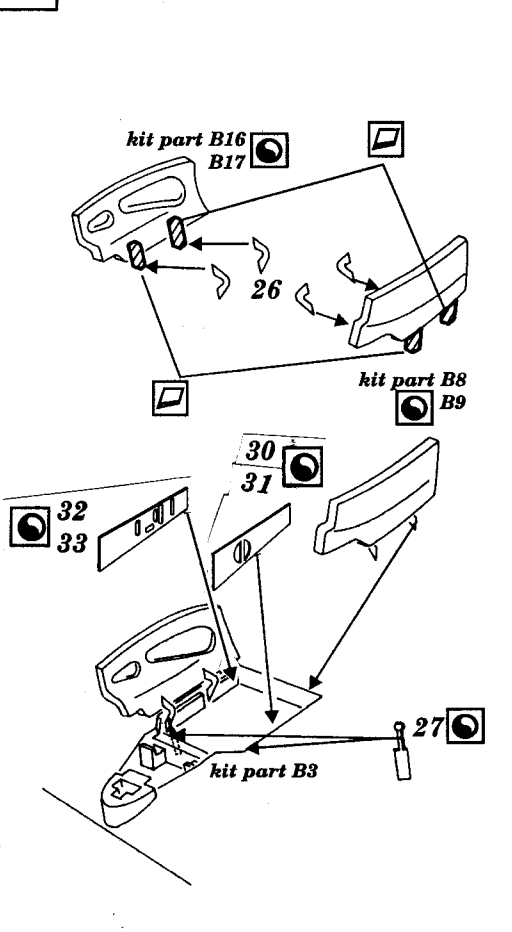

A-1J/H Skyraider

1/72 scale detail set for Hasegawa kit

-  OPPOSITE SIDE
-  REMOVE
-  BEND
-  REPLACE
-  GRIND
-  OPTION

A PILOT'S COCKPIT

B COWLING FLAP

C UNDERCARRIAGE

D EXTERNAL PARTS