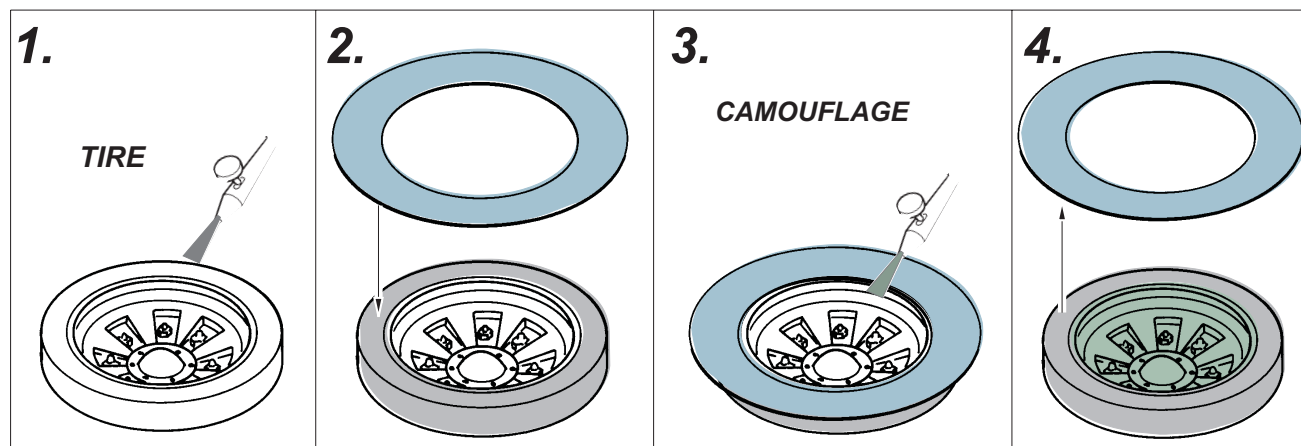

eduard
Express Mask

XT 137

Pz.I Ausf.A wheel masks

The die-cut mask for accurate canopy frame painting of the

Dragon

scale 1/35 KIT

KIT PARTS: A2, A4, A8