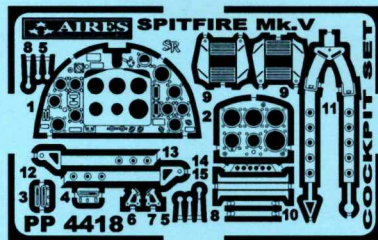

4418 Spitfire Mk. V Cockpit Set 1/48

PHOTO-ETCHED METAL PARTS

1

2

RESIN PARTS

3

4

MIRROR ASSEMBLY
ZRCADLOVÁ MONTÁŽ