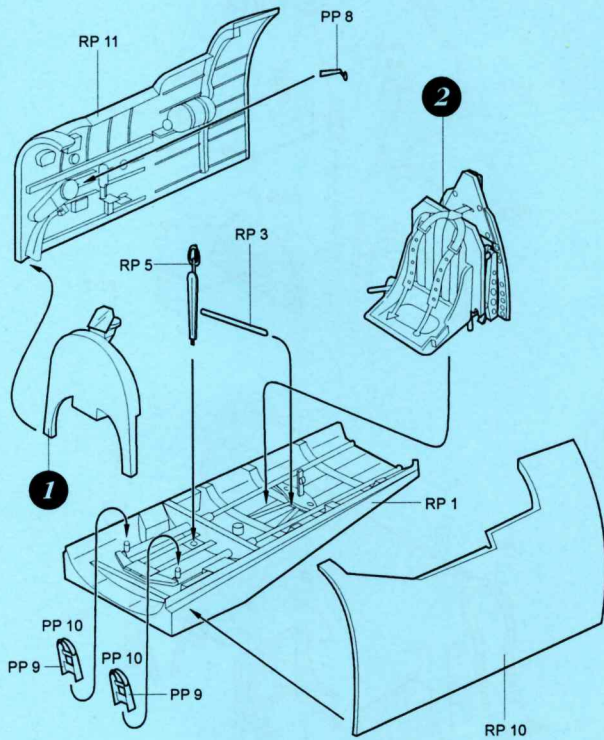

4418 Spitfire Mk. V Cockpit Set 1/48

PHOTO-ETCHED METAL PARTS

1

2

RESIN PARTS

3

4

MIRROR ASSEMBLY
ZRCADLOVÁ MONTÁŽ