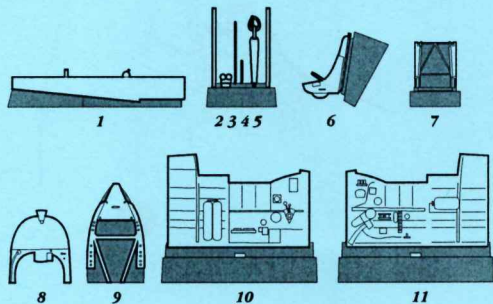

4418 Spitfire Mk. V Cockpit Set 1/48

PHOTO-ETCHED METAL PARTS

1

2

RESIN PARTS

3

4

MIRROR ASSEMBLY
ZRCADLOVÁ MONTÁŽ