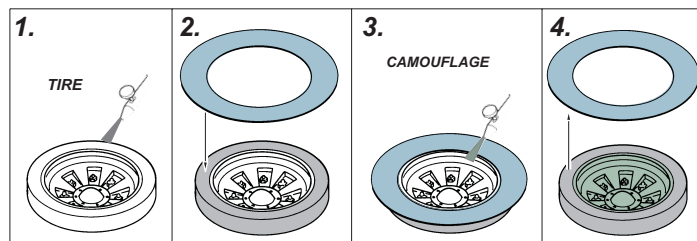

eduard
Express MASK

XT 136

Panther Ausf.G wheel masks

The die-cut mask for accurate canopy frame painting of the

Dragon

scale 1/35 KIT

KIT
PARTS:
E10, E12

KIT
PARTS:
E9 inside,
E9 outside,
E11 inside,
E11 outside