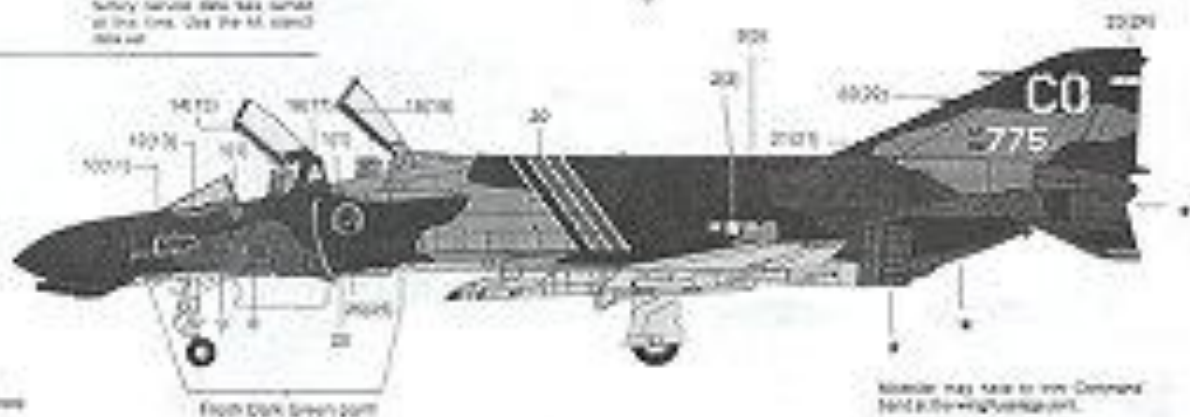

# V. N. Warriors F-4D

PART 2

AC Type	1:48 Scale
Part # Code	8000000000 No. of P.N. (Parts) 13,790, 432 P.N.
Locale & Date	1970's, USA & N. Asia
Camouflage & Markings	Painted in USA colors of 3024, 3025, 3029 and 3030 with Blue insignia for USAF. All three schemes are in the kit box. The panel on top very well but, clipped and only with small areas of heat stain on top.
Remarks	These very well meet a complete history record also see Use the kit sheet for ref.

Notice Natural Metal  
 make leading edge  
 on both aircraft

AC Type	1:48 Scale 8776
Part # Code	1:1 Col. Rex D. Smith's command Col. Carl L. Lee's F-4D on USAF 1st TF
Locale & Date	1970's, Vietnam 1969
Camouflage & Markings	Standard U.S.A. camouflage scheme of 3024, 3025, 3029 and 3030. VC has a very faded green top, especially the bottom. The air intake scoop has been painted black to represent the 444 squadron's 444th TFW. The 444th TFW was the 444th TFW.
Remarks	It very special early version of this color is a polished or chrome-like black color, across from 3025 to very dark. It is a 3025 but very faded. The 444th TFW was the 444th TFW. Use the kit sheet for ref.