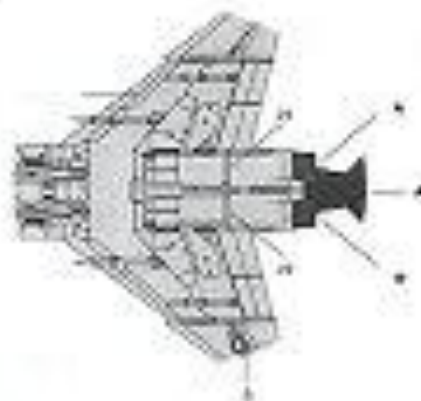

# V. N. Warriors F-4D

PART 2

AC Type	1:48 Scale
Part # Code	8000000000 No. of P.N. (Parts) 13,790, 432 P.N.
Locale & Date	1970's, USA & N. Asia
Camouflage & Markings	Painted in USA colors of 3024, 3025, 3029 and 3030 with Blue insignia for USAF. All three schemes are in the kit box. The panel on top very well but, clipped and only with small areas of heat stain on top.
Remarks	These very well meet a complete history record also see Use the kit sheet for ref.

Notice Natural Metal  
 make leading edge  
 on both aircraft

AC Type	1:48 Scale 8776
Part # Code	1:1 Col. Rex D. Smith's command Col. Carl L. Lee's F-4D on USAF 1st TF
Locale & Date	1970's, Vietnam 1969
Camouflage & Markings	Standard U.S.A. camouflage scheme of 3024, 3025, 3029 and 3030. VC has a very faded green top, especially the bottom. The air intake scoop has been painted black to represent the 444 squadron's 444th TFW. The 444th TFW was the 444th TFW.
Remarks	It very special early version of this color is a polished or chrome-like black color, across from 3025 to very dark. It is a 3025 but very faded. The 444th TFW was the 444th TFW. Use the kit sheet for ref.