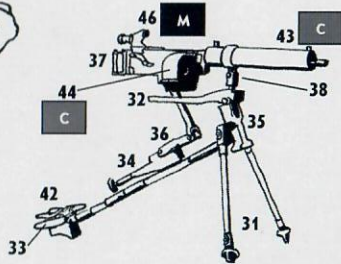

GERMAN MACHINEGUN CREW

Eastern Front, Kurland, 1944

MBTM

MASTER BOX LTD

№MB3526

1, 2 - Variants of camouflage colours

Color	Vallejo	Tamiya	Lifecolor	Humbrol	Agama
A Skin Tone	928	XF15	LC21	61	25M
B Black	950	X1	LC02	33	07M
C Gunship Green	895	XF51	UA212	102	N1M
D White	951	XF2	LC01	34	01M
E Leather Brown	871	XF10	UA412	160	N12M
F Khaki Grey	880	XF49	UA402	26	N14M
G Reflective Green	890	XF26	UA411	149	N2M
H Yellow Green	881	XF62	UA402	120	N18M
I Medium Brown	826	XF64	UA405	160	N22M
J Neutral Grey	992	XF12	UA404	64	N3M
K Grey Green	920	XF53	UA403	76	N8M
M Gunmetal	863	XF10	LC76	53	32Me