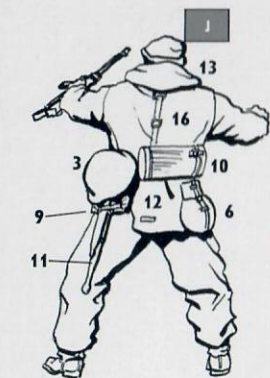

Illustration A. Karaschuk
Sculptor A. Gagarin

The kit includes parts for
assembly of three figures
and one mashinegun model

Attention!
This set requires
both glue and paint
in order to be
completed.
Not included.

GERMAN MACHINEGUN CREW

Eastern Front, Kurland, 1944

MBTM

MASTER BOX LTD

№MB3526

1, 2 - Variants of camouflage colours

Color	Vallejo	Tamiya	Lifecolor	Humbrol	Agama
A Skin Tone	928	XF15	LC21	61	25M
B Black	950	X1	LC02	33	07M
C Gunship Green	895	XF51	UA212	102	N1M
D White	951	XF2	LC01	34	01M
E Leather Brown	871	XF10	UA412	160	N12M
F Khaki Grey	880	XF49	UA402	26	N14M
G Reflective Green	890	XF26	UA411	149	N2M
H Yellow Green	881	XF62	UA402	120	N18M
I Medium Brown	826	XF64	UA405	160	N22M
J Neutral Grey	992	XF12	UA404	64	N3M
K Grey Green	920	XF53	UA403	76	N8M
M Gunmetal	863	XF10	LC76	53	32Me