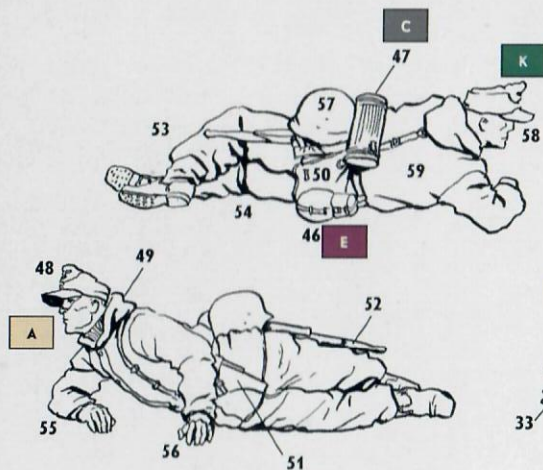

Illustration A. Karaschuk
Sculptor A. Gagarin

The kit includes parts for
assembly of three figures
and one mashinegun model

Attention!
This set requires
both glue and paint
in order to be
completed.
Not included.

GERMAN MACHINEGUN CREW

Eastern Front, Kurland, 1944

MBTM

MASTER BOX LTD

№MB3526

1, 2 - Variants of camouflage colours

Color	Vallejo	Tamiya	Lifecolor	Humbrol	Agama
A Skin Tone	928	XF15	LC21	61	25M
B Black	950	X1	LC02	33	07M
C Gunship Green	895	XF51	UA212	102	N1M
D White	951	XF2	LC01	34	01M
E Leather Brown	871	XF10	UA412	160	N12M
F Khaki Grey	880	XF49	UA402	26	N14M
G Reflective Green	890	XF26	UA411	149	N2M
H Yellow Green	881	XF62	UA402	120	N18M
I Medium Brown	826	XF64	UA405	160	N22M
J Neutral Grey	992	XF12	UA404	64	N3M
K Grey Green	920	XF53	UA403	76	N8M
M Gunmetal	863	XF10	LC76	53	32Me