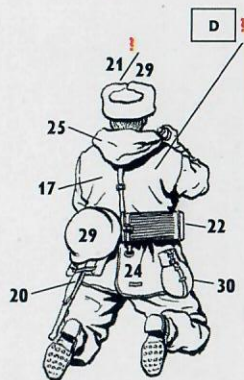

Illustration A. Karaschuk
Sculptor A. Gagarin

The kit includes parts for
assembly of three figures
and one mashinegun model

Attention!
This set requires
both glue and paint
in order to be
completed.
Not included.

GERMAN MACHINEGUN CREW

Eastern Front, Kurland, 1944

MBTM

MASTER BOX LTD

№MB3526

1, 2 - Variants of camouflage colours

Color	Vallejo	Tamiya	Lifecolor	Humbrol	Agama
A Skin Tone	928	XF15	LC21	61	25M
B Black	950	X1	LC02	33	07M
C Gunship Green	895	XF51	UA212	102	N1M
D White	951	XF2	LC01	34	01M
E Leather Brown	871	XF10	UA412	160	N12M
F Khaki Grey	880	XF49	UA402	26	N14M
G Reflective Green	890	XF26	UA411	149	N2M
H Yellow Green	881	XF62	UA402	120	N18M
I Medium Brown	826	XF64	UA405	160	N22M
J Neutral Grey	992	XF12	UA404	64	N3M
K Grey Green	920	XF53	UA403	76	N8M
M Gunmetal	863	XF10	LC76	53	32Me