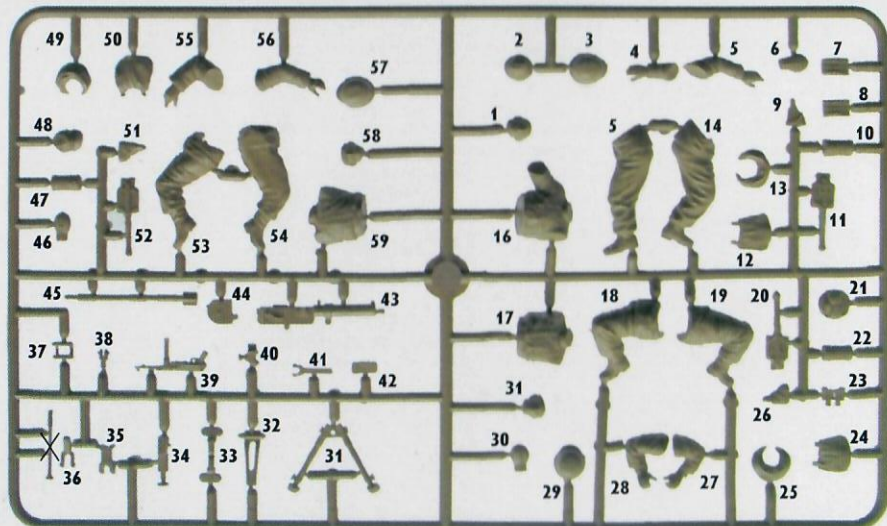

Illustration A. Karaschuk
Sculptor A. Gagarin

The kit includes parts for
assembly of three figures
and one mashinegun model

Attention!
This set requires
both glue and paint
in order to be
completed.
Not included.

GERMAN MACHINEGUN CREW

Eastern Front, Kurland, 1944

MBTM

MASTER BOX LTD

№MB3526

1, 2 - Variants of camouflage colours

Color	Vallejo	Tamiya	Lifecolor	Humbrol	Agama
A Skin Tone	928	XF15	LC21	61	25M
B Black	950	X1	LC02	33	07M
C Gunship Green	895	XF51	UA212	102	N1M
D White	951	XF2	LC01	34	01M
E Leather Brown	871	XF10	UA412	160	N12M
F Khaki Grey	880	XF49	UA402	26	N14M
G Reflective Green	890	XF26	UA411	149	N2M
H Yellow Green	881	XF62	UA402	120	N18M
I Medium Brown	826	XF64	UA405	160	N22M
J Neutral Grey	992	XF12	UA404	64	N3M
K Grey Green	920	XF53	UA403	76	N8M
M Gunmetal	863	XF10	LC76	53	32Me