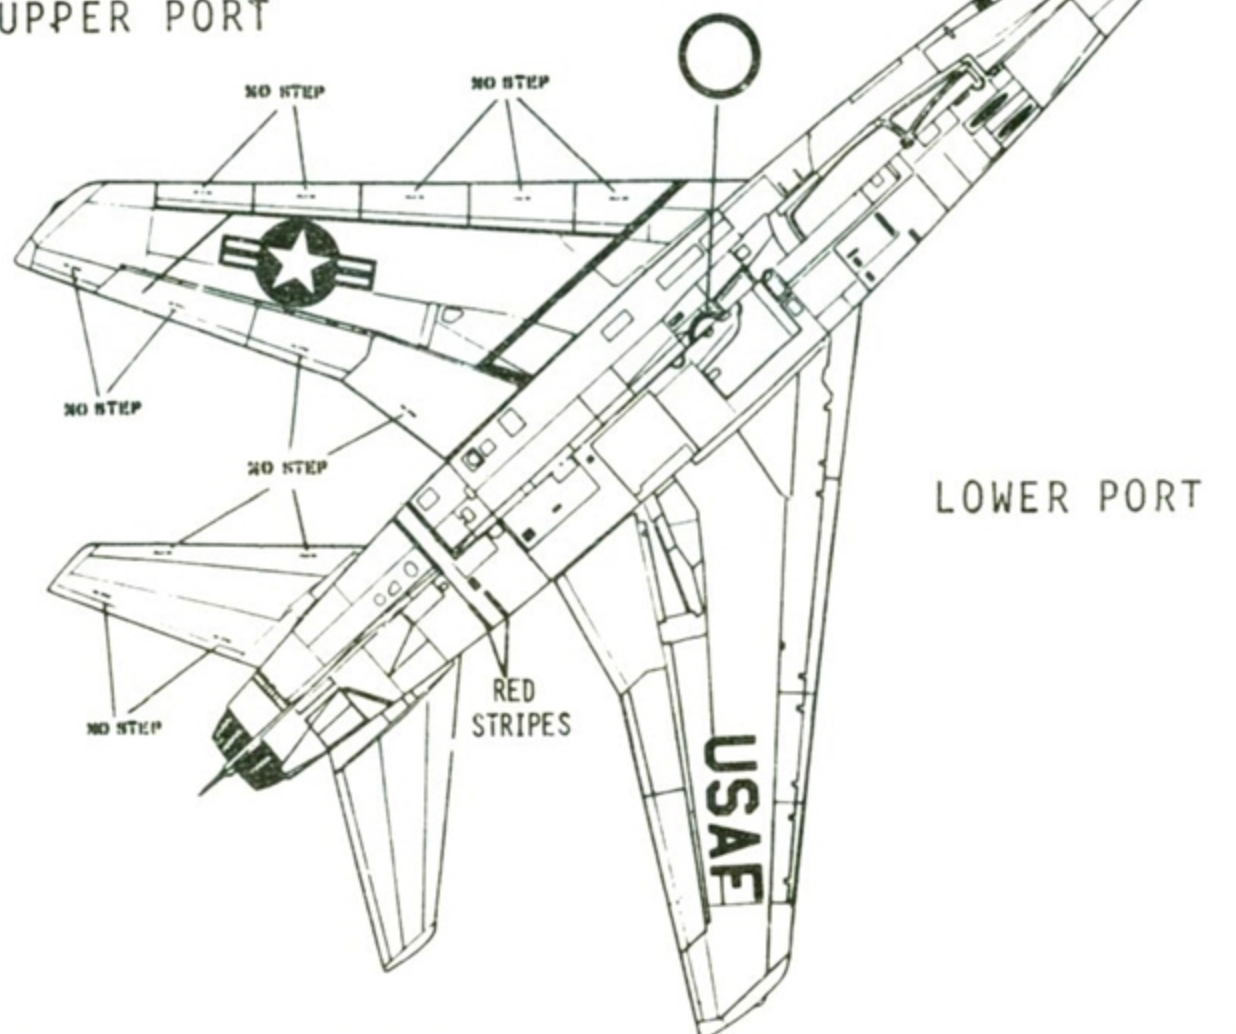

48th Scale
NO.
48-78

F-100 SUPER SABRES
MICROSCALE DECAL
BY KRASEL INDUSTRIES, INC. SANTA ANA, CA. 92705

AIRCRAFT

UPPER PORT

LOWER PORT

NATIONAL INSIGNIAS UPPER PORT WING AND LOWER
STARBOARD WING U.S.A.F. UPPER STARBOARD WING
AND LOWER PORT WING
NATIONAL INSIGNIAS - FUSELAGE 25", WINGS 35"

GENERAL PAINT INFORMATION

ALTERNATING LT. AND DK. SHADES OF BURNT METAL - AFTER BURNER

BARE METAL - ENTIRE AIRCRAFT AND AUXILIARY FUEL TANKS

DARKENED BARE METAL - EXHAUST CONE AND FIN TIP

BEFORE DECALING THIS PLANE PAINT TAIL, WING TIP, UPPER FUSALAGE AND NOSE AREA WHITE WHERE SHOWN (PART OF THE WHITE IS PROVIDED IN THE DECAL) PAINT ANTI GLARE PANEL BLACK.