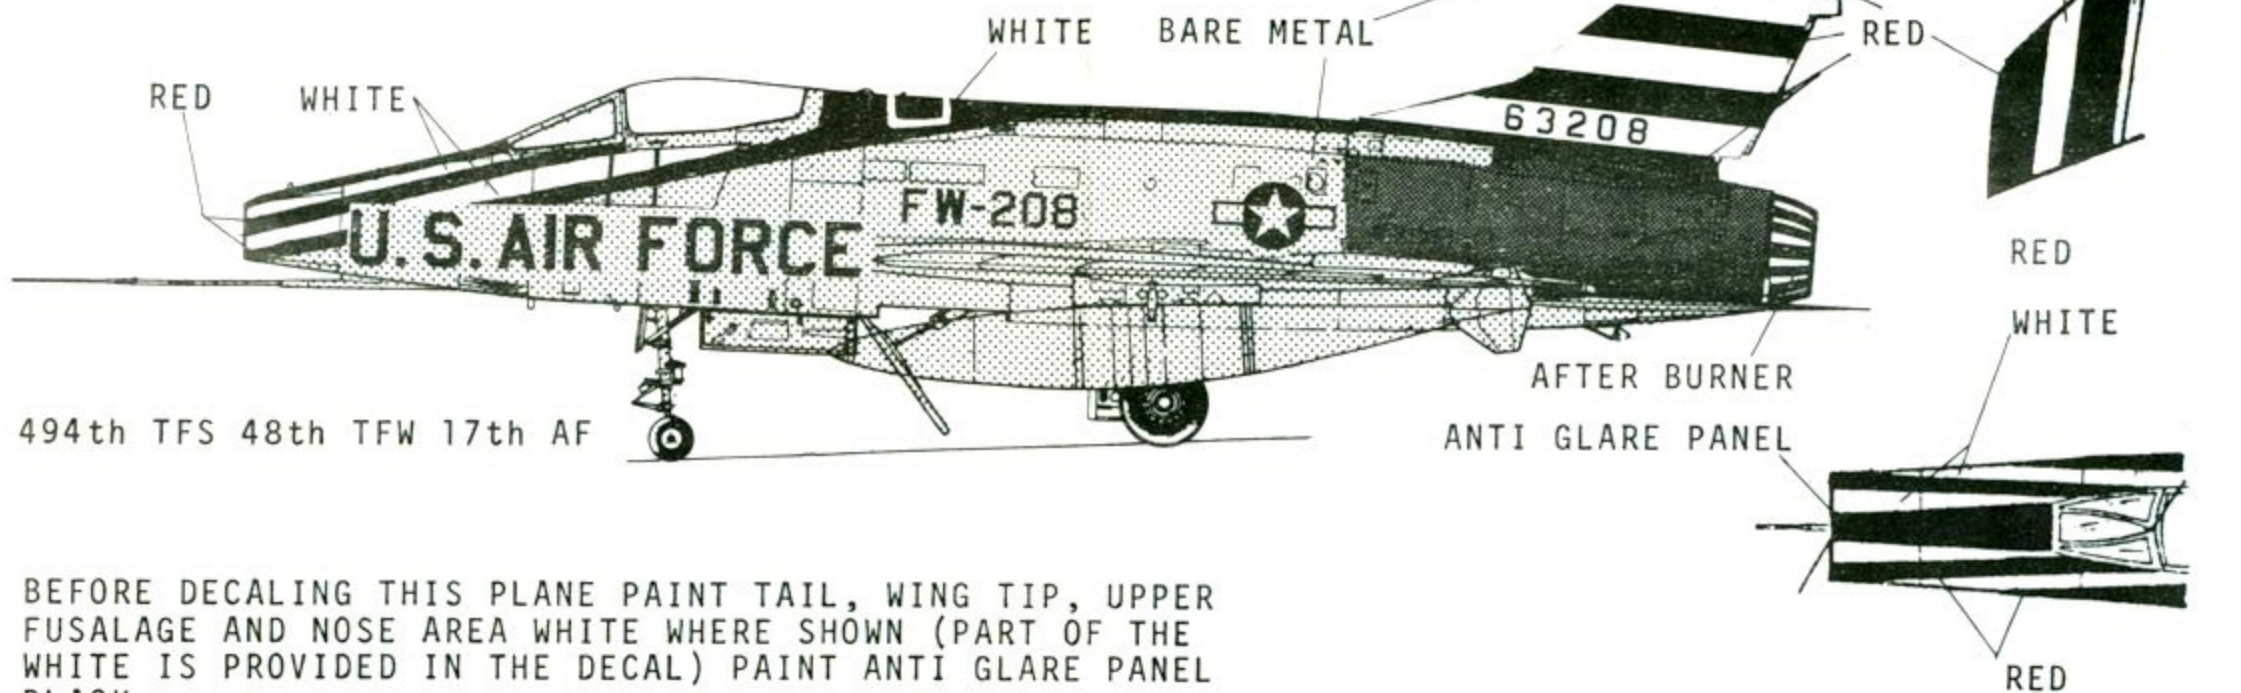

GENERAL PAINT INFORMATION

ALTERNATING LT. AND DK. SHADES OF BURNT METAL - AFTER BURNER

BARE METAL - ENTIRE AIRCRAFT AND AUXILIARY FUEL TANKS

DARKENED BARE METAL - EXHAUST CONE AND FIN TIP

BEFORE DECALING THIS PLANE PAINT TAIL, WING TIP, UPPER FUSALAGE AND NOSE AREA WHITE WHERE SHOWN (PART OF THE WHITE IS PROVIDED IN THE DECAL) PAINT ANTI GLARE PANEL BLACK.