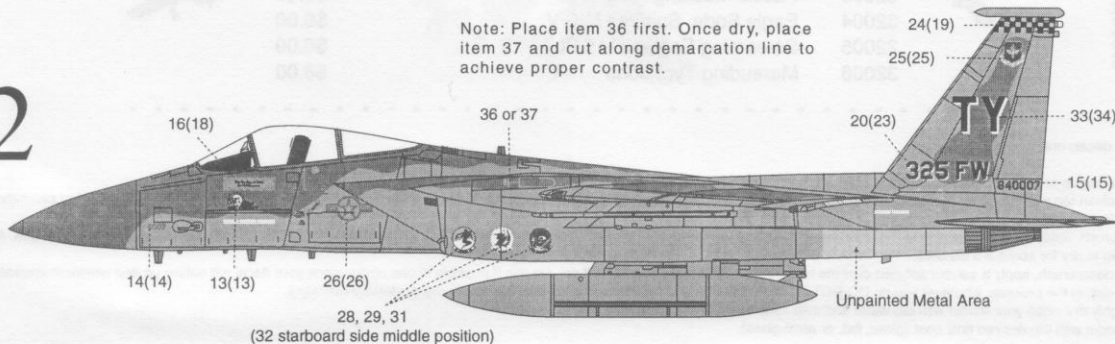

# Screaming Eagles Pt. I

1

Note: Place item 36 first. Once dry, place item 37 and cut along demarcation line to achieve proper contrast.

2

## Standard F-15 Camouflage Pattern

(individual aircraft may vary)

Inside Face of Left Vertical Tail of A/C 2  
(right side is a mirror image)

A/C 1, Type	F-15A-15-MC Eagle 76-0022
Pilot & Unit	Capt. Dean Reed 426 TFS, 405 TTW
Locale & Date	Luke AFB, Arizona, Oct. 1989
Camouflage & Markings	This aircraft wears the early scheme of Dark Ghost Gray over Light Ghost Gray.
Remarks	Turkey feathers removed