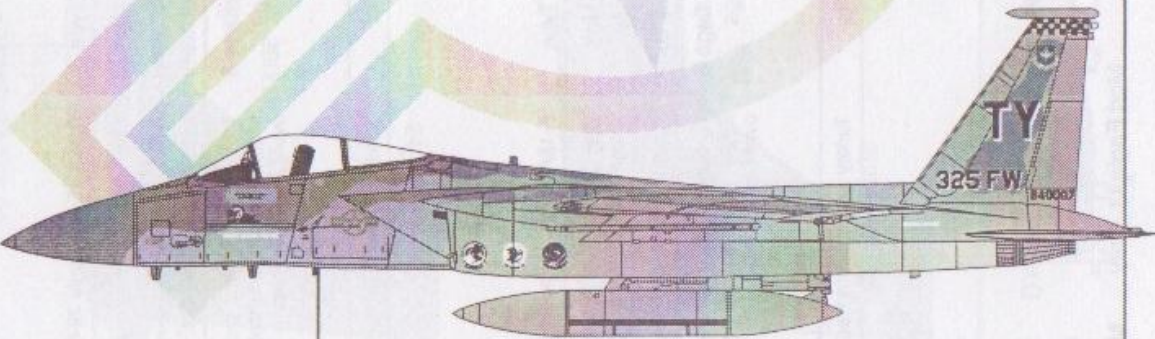

EAGLE STRIKE

productions

32005

Screaming Eagles

Pt. I