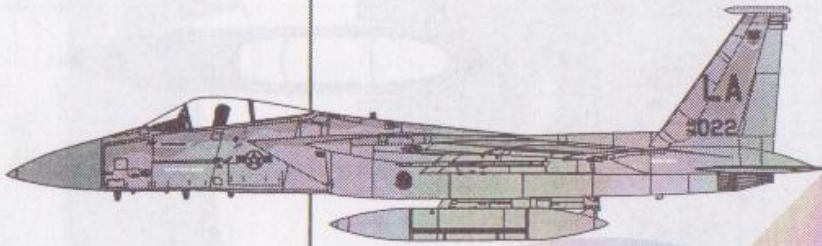

EAGLE STRIKE

productions

32005

Screaming Eagles

Pt. I