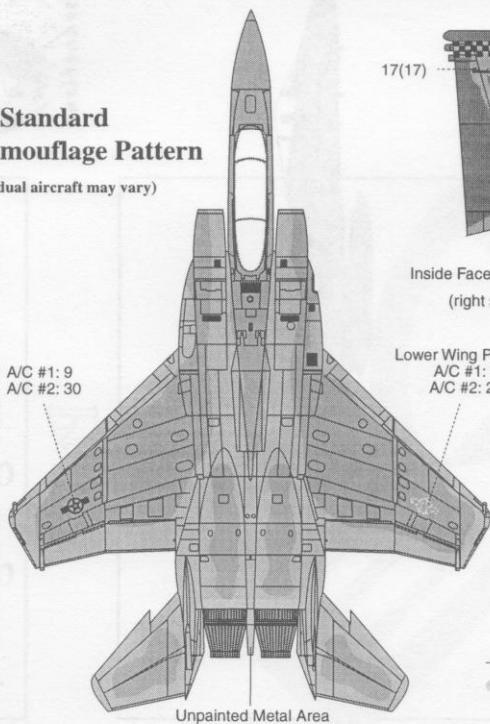

# Screaming Eagles Pt. I

1

Note: Place item 36 first. Once dry, place item 37 and cut along demarcation line to achieve proper contrast.

2

## Standard F-15 Camouflage Pattern

(individual aircraft may vary)

Inside Face of Left Vertical Tail of A/C 2  
(right side is a mirror image)

A/C 1, Type	F-15A-15-MC Eagle 76-0022
Pilot & Unit	Capt. Dean Reed 426 TFS, 405 TTW
Locale & Date	Luke AFB, Arizona, Oct. 1989
Camouflage & Markings	This aircraft wears the early scheme of Dark Ghost Gray over Light Ghost Gray.
Remarks	Turkey feathers removed