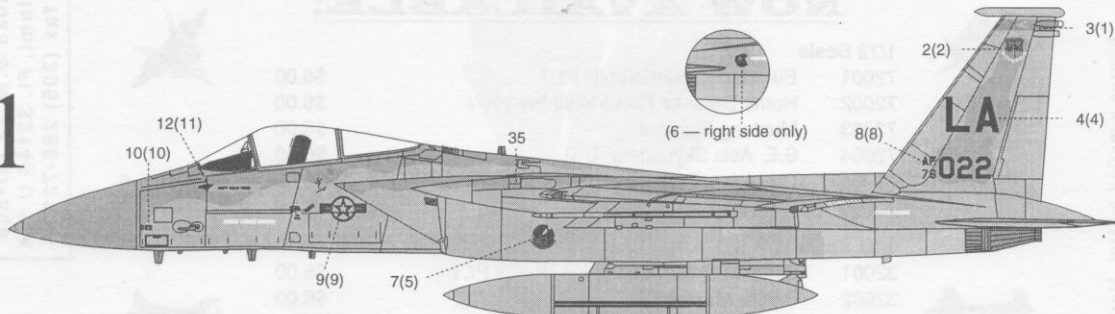

# Screaming Eagles Pt. I

1

Note: Place item 36 first. Once dry, place item 37 and cut along demarcation line to achieve proper contrast.

2

## Standard F-15 Camouflage Pattern

(individual aircraft may vary)

Inside Face of Left Vertical Tail of A/C 2  
(right side is a mirror image)

A/C 1, Type	F-15A-15-MC Eagle 76-0022
Pilot & Unit	Capt. Dean Reed 426 TFS, 405 TTW
Locale & Date	Luke AFB, Arizona, Oct. 1989
Camouflage & Markings	This aircraft wears the early scheme of Dark Ghost Gray over Light Ghost Gray.
Remarks	Turkey feathers removed