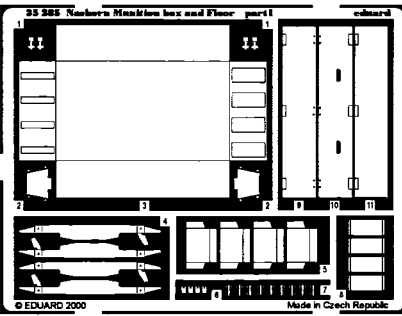

Nashorn Munition Box and Floor

1/35 scale detail set for Shanghai Dragon kit

2x

1x

- OPPOSITE SIDE
- REMOVE
- REPLACE
- GRIND
- BEND