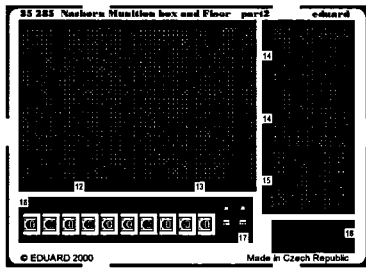

Nashorn Munition Box and Floor

1/35 scale detail set for Shanghai Dragon kit

2x

1x

- OPPOSITE SIDE
- REMOVE
- REPLACE
- GRIND
- BEND