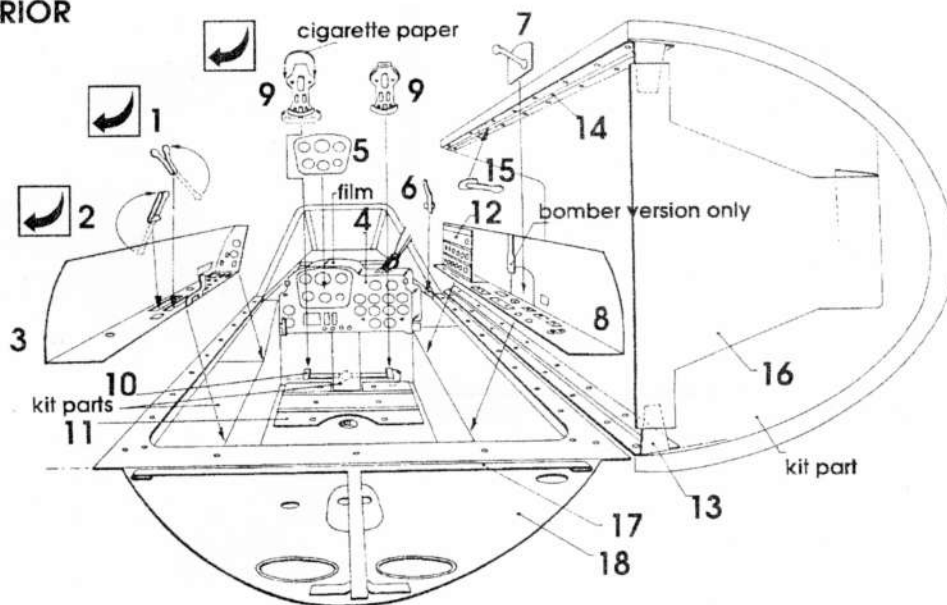

# Messerschmitt Me 262 A

1/72 scale detail set for Hasegawa kit

72 046

- OPTION
- GRIND
- OPPOSITE SIDE
- REMOVE
- BEND

## COCKPIT INTERIOR

## UNDERCARRIAGE ASSEMBLY