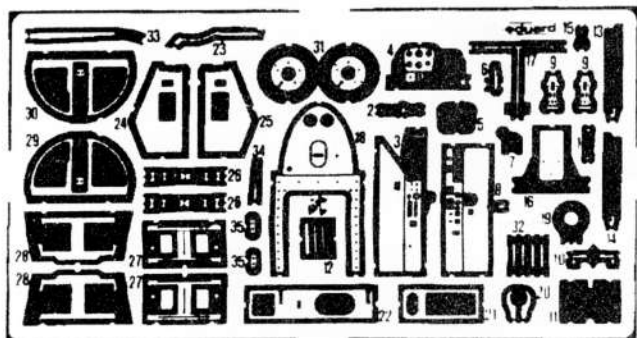

# Messerschmitt Me 262 A

1/72 scale detail set for Hasegawa kit

72 046

- OPTION
- GRIND
- OPPOSITE SIDE
- REMOVE
- BEND

## COCKPIT INTERIOR

## UNDERCARRIAGE ASSEMBLY