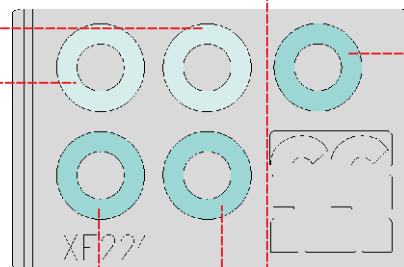

eduard
Express Mask

Kübelwagen

The die-cut mask for accurate canopy frame painting of the
Tamiya 32501 1/48 KIT

XF 221

B1

2pcs

B2

2pcs

B4

1.)

D1

front view

camouflage color

rear view

2.)

3.)