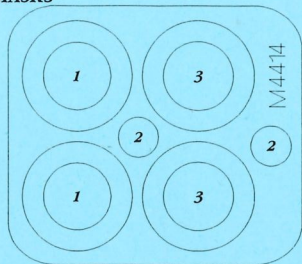

4414 1/48  
F-105 Thunderchief Wheels & Paint Masks

Recommended kit TRUMPETER

PAINING MASKS

RESIN PARTS

- 1** PAINT WHEEL DISC
- 2** APPLY MASKS
- 3** PAINT TIRE
- 4** REMOVE ALL MASKS
- 5** PAINT TIRE **2x**
- 6** APPLY MASKS **2x**
- 7** APPLY LIQUID MASK **2x**
- 8** PAINT WHEEL DISC **2x**
- 9** REMOVE ALL MASKS