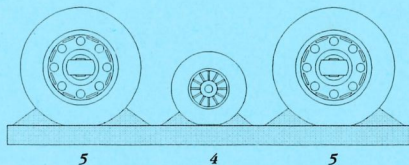

4414 1/48  
F-105 Thunderchief Wheels & Paint Masks

Recommended kit TRUMPETER

PAINING MASKS

RESIN PARTS

- 1** PAINT WHEEL DISC
- 2** APPLY MASKS
- 3** PAINT TIRE
- 4** REMOVE ALL MASKS
- 5** PAINT TIRE **2x**
- 6** APPLY MASKS **2x**
- 7** APPLY LIQUID MASK **2x**
- 8** PAINT WHEEL DISC **2x**
- 9** REMOVE ALL MASKS