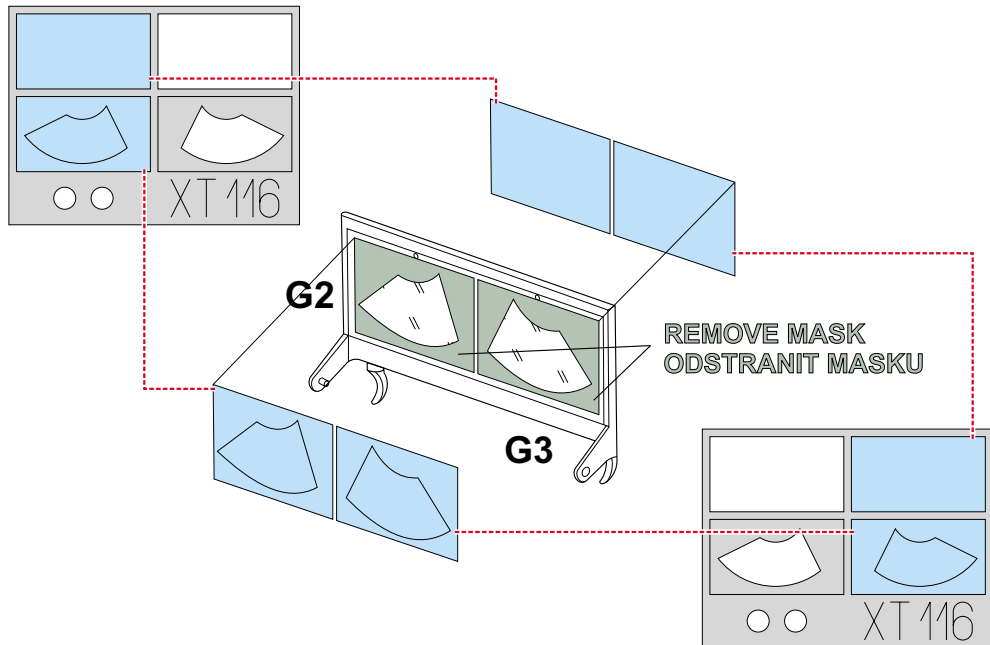

**eduard**  
**Express Mask**

**XT 116**

**G1**

**G1**

# WC-51

The die-cut mask for accurate windows frame painting of the  
*SKYBOW/AFV 1/35 scale*

**G2**

**G3**

**REMOVE MASK  
ODSTRANIT MASKU**