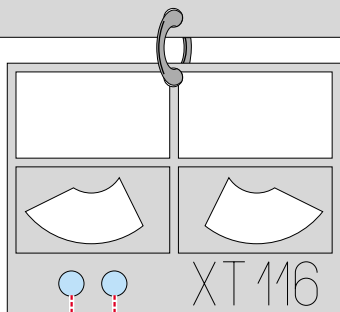

eduard
Express Mask

XT 116

G1

G1