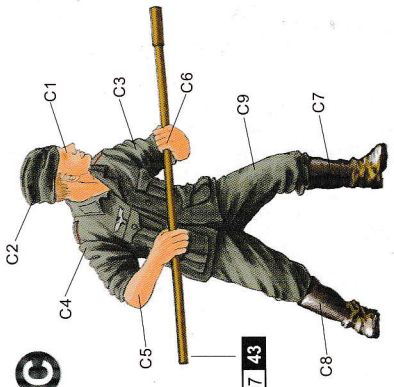

German s.FH 18 Field Howitzer Gun Crew

涂装同标贴指示 Painting & Marking Guide

A

B

C

D

E

F

PAINT REFERENCE COLOUR Mr. HOBBY Color used

H AQUEOUS HOBBYCOLOR ■ Mr. COLOR