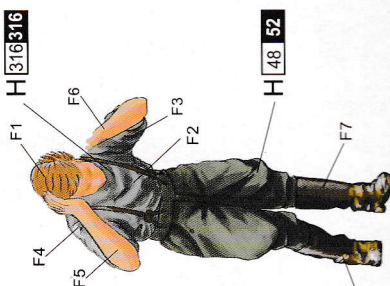

German s.FH 18 Field Howitzer Gun Crew

涂装同标贴指示 Painting & Marking Guide

A

B

C

D

E

F