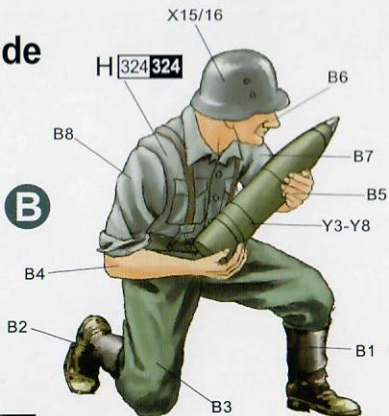

German s.FH 18 Field Howitzer Gun Crew Ammo Supplied Team

涂装同标贴指示

Painting & Marking Guide

D

C

B

A

PAINT REFERENCE COLOUR Mr. HOBBY Color used

Color	Mr.Hobby	Vallejo	Model Master	Tamiya	Humbrol
黑色 Black	H [2] [2]	861	1747	X1	21
浅灰 Light Gray	H [324] [324]	-	-	-	-
肤色色 Flesh	H [44] [51]	955	1516	XF15	61
橄榄色 Olive Drab	H [304] [304]	887	1711	XF62	155
原野灰 Field Gray	H [48] [52]	-	-	-	-