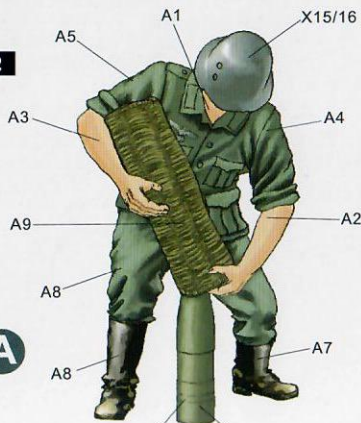

German s.FH 18 Field Howitzer Gun Crew Ammo Supplied Team

涂装同标贴指示

Painting & Marking Guide

D

C

B

A

PAINT REFERENCE COLOUR Mr. HOBBY Color used

Color	Mr.Hobby	Vallejo	Model Master	Tamiya	Humbrol
黑色 Black	H [2] [2]	861	1747	X1	21
浅灰 Light Gray	H [324] [324]	-	-	-	-
肤色色 Flesh	H [44] [51]	955	1516	XF15	61
橄榄色 Olive Drab	H [304] [304]	887	1711	XF62	155
原野灰 Field Gray	H [48] [52]	-	-	-	-