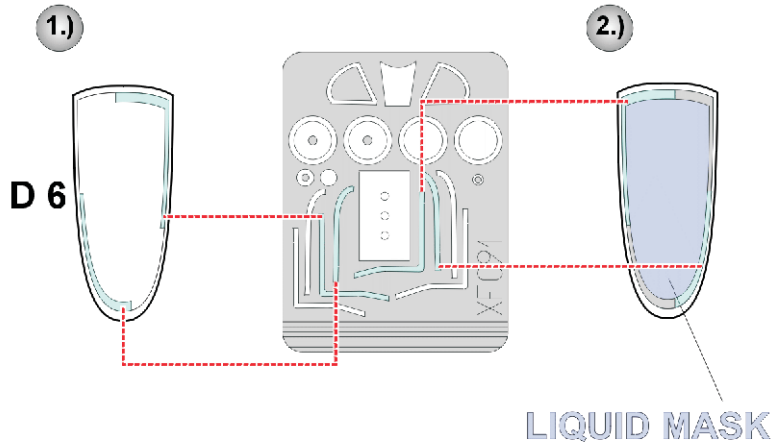

eduard
Express Mask

P-51D Mustang

The die-cut mask for accurate canopy frame painting of the
Hasegawa 1/48 KIT

XF 091

LIQUID MASK

REFERENCES:

Detail & Scale.: Vol. 51 - P-51D
Aero Detail 13: P-51D
Squadron/Signal Publ.: Walk Around # 5507 - P-51D