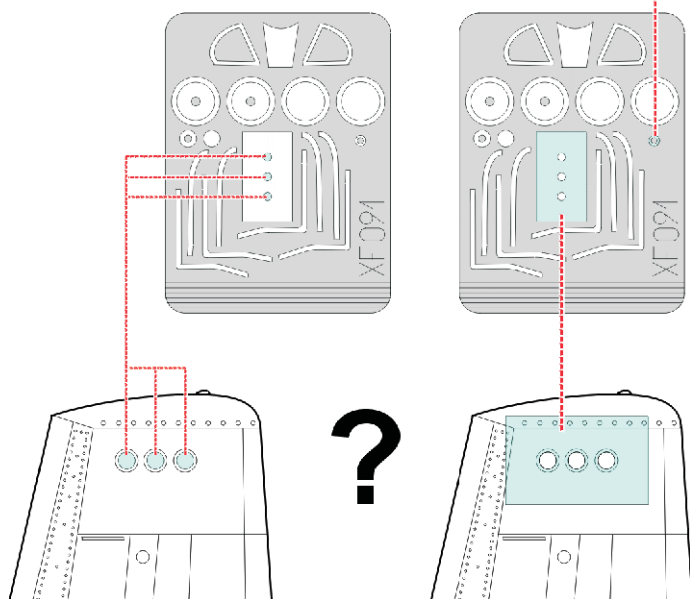

eduard
Express Mask

P-51D Mustang

The die-cut mask for accurate canopy frame painting of the
Hasegawa 1/48 KIT

XF 091

LIQUID MASK

REFERENCES:

Detail & Scale.: Vol. 51 - P-51D
Aero Detail 13: P-51D
Squadron/Signal Publ.: Walk Around # 5507 - P-51D