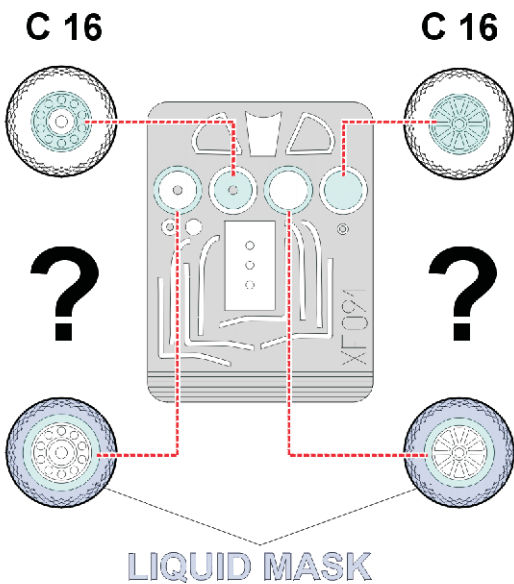

eduard
Express Mask

P-51D Mustang

The die-cut mask for accurate canopy frame painting of the
Hasegawa 1/48 KIT

XF 091

LIQUID MASK

REFERENCES:

Detail & Scale.: Vol. 51 - P-51D
Aero Detail 13: P-51D
Squadron/Signal Publ.: Walk Around # 5507 - P-51D