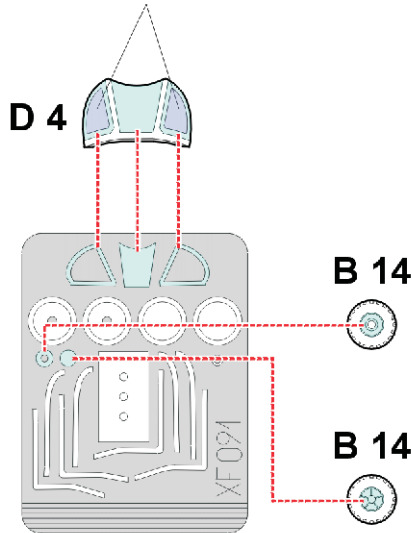

eduard
Express Mask

P-51D Mustang

The die-cut mask for accurate canopy frame painting of the
Hasegawa 1/48 KIT

XF 091

LIQUID MASK

REFERENCES:

Detail & Scale.: Vol. 51 - P-51D
Aero Detail 13: P-51D
Squadron/Signal Publ.: Walk Around # 5507 - P-51D