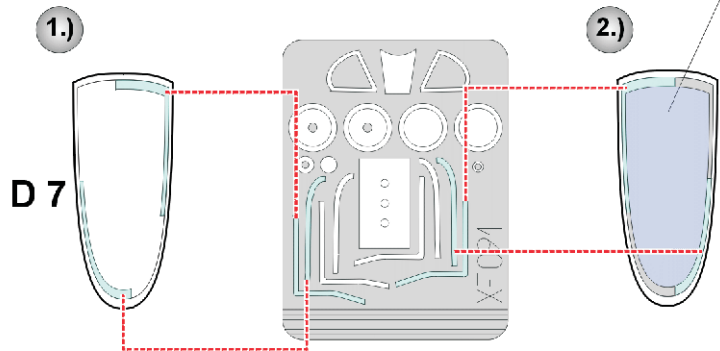

eduard
Express Mask

P-51D Mustang

The die-cut mask for accurate canopy frame painting of the
Hasegawa 1/48 KIT

XF 091

LIQUID MASK

REFERENCES:

Detail & Scale.: Vol. 51 - P-51D
Aero Detail 13: P-51D
Squadron/Signal Publ.: Walk Around # 5507 - P-51D