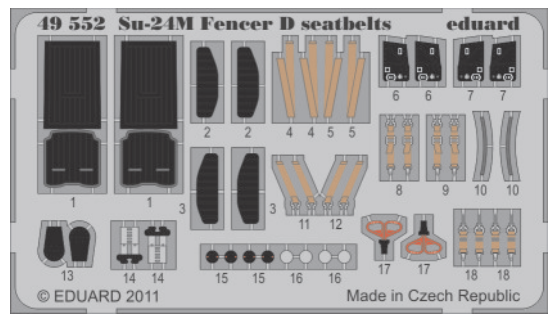

ORIGINAL KIT PARTS
PŮVODNÍ DÍLY STAVEBNICE
 PHOTO-ETCHED PARTS
LEPTANÉ DÍLY
 PARTS TO BE REMOVED
DÍLY K ODSTRANĚNÍ
 FILL
TMELIT

K7, K8, NOSE TYRE 2 pcs.

4 pcs.

2 pcs.

For further detail sets look for **eduard** 49 552 Su-24M Fencer D seatbelts (not included in this set)

For further detail sets look for **eduard** 49 551 Su-24M Fencer D interior (not included in this set)