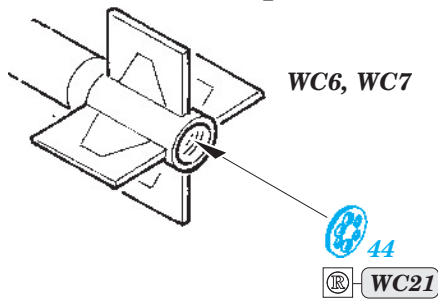

ORIGINAL KIT PARTS
PŮVODNÍ DÍLY STAVEBNICE
 PHOTO-ETCHED PARTS
LEPTANÉ DÍLY
 PARTS TO BE REMOVED
DÍLY K ODSTRANĚNÍ
 FILL
TMELIT

K7, K8, NOSE TYRE 2 pcs.

4 pcs.

2 pcs.

For further detail sets look for **eduard** 49 552 Su-24M Fencer D seatbelts (not included in this set)

For further detail sets look for **eduard** 49 551 Su-24M Fencer D interior (not included in this set)