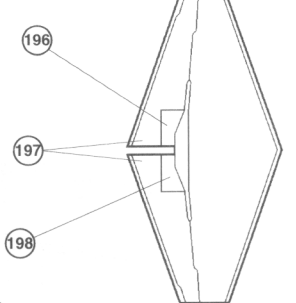

Sup. inferiore timone orizzon.
Upper surface tail