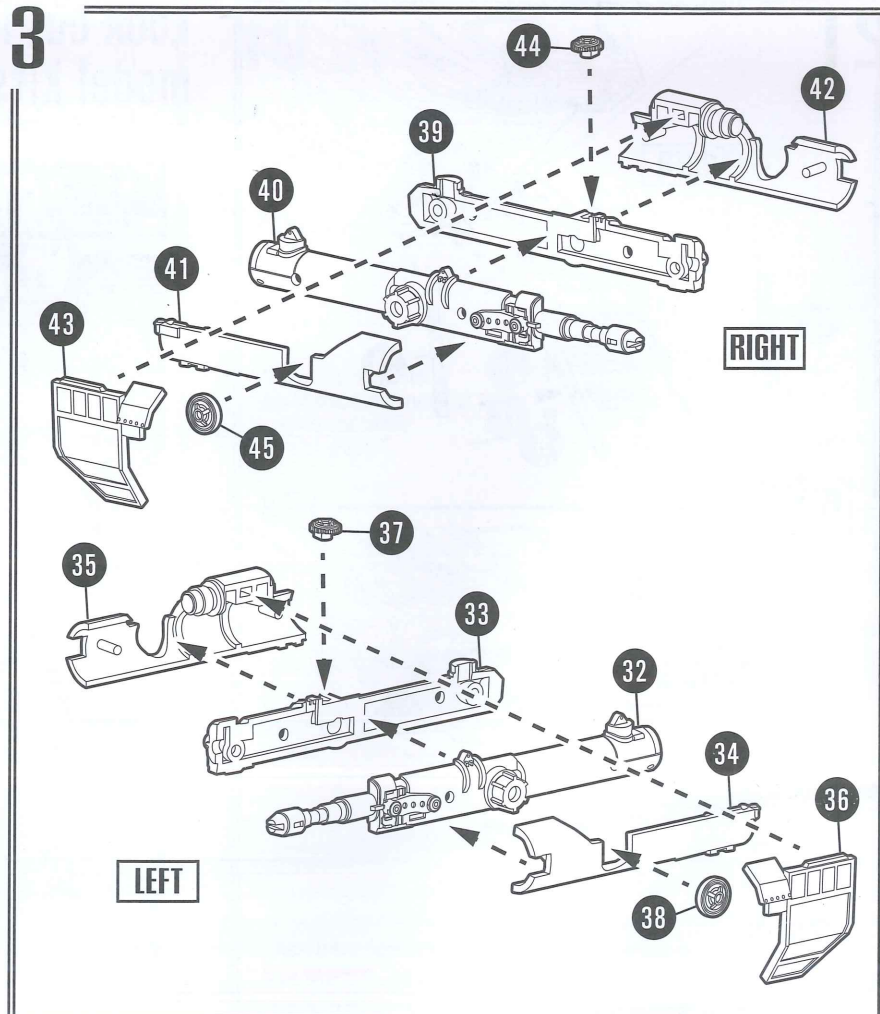

STAR WARS™

THE MANDALORIAN

RAZOR CREST™

AUTHENTIC SCALE MODEL KIT

IMPORTANT!

READ THESE INSTRUCTIONS FIRST

AMT1273/06

GENERAL ASSEMBLY: This highly-detailed kit features precision-tooled parts for ease of assembly. Care and patience must be exercised to achieve optimal results.

GLUE ASSEMBLY: It is recommended that the instructions be examined carefully before applying cement. You will find this very helpful, as it will allow you to gain a clear understanding of how the parts fit together in order to best plan painting and final assembly.

SUB-ASSEMBLIES: Note that this kit is intended to be built in

sub-assemblies. This makes building the kit far more manageable. It is very important to note that it can be extremely advantageous to apply paint and decals to sub-assemblies before completing final assembly.

DECALS & PAINT: This kit includes water slide decals. These decals are compatible with setting solution which can be applied to conform around surface details. See the diagrams on the box bottom for instructions regarding decal and paint placement. For best results apply clear coat for final finish.

Round 2, LLC
4073 Meghan Beeler Ct.
South Bend, IN 46628

International Hobbycraft Co.
272 Avenue Henri-Barbusse
Marly-lez, Valenciennes 59770
France
www.hobby-exporter.com

© & ™ Lucasfilm Ltd.

MPC is a registered trademark of Round 2, LLC. ©2022 Round 2, LLC, South Bend, IN 46628 USA. Product and packaging designed in the USA. Made in China. All rights reserved.