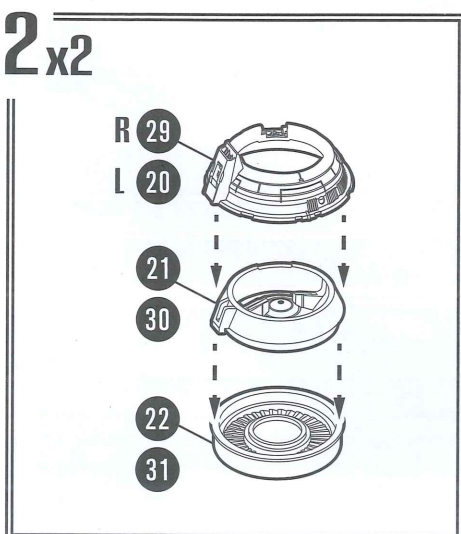

STAR WARS™

THE MANDALORIAN

RAZOR CREST™

AUTHENTIC SCALE MODEL KIT

IMPORTANT!

READ THESE INSTRUCTIONS FIRST

AMT1273/06

GENERAL ASSEMBLY: This highly-detailed kit features precision-tooled parts for ease of assembly. Care and patience must be exercised to achieve optimal results.

GLUE ASSEMBLY: It is recommended that the instructions be examined carefully before applying cement. You will find this very helpful, as it will allow you to gain a clear understanding of how the parts fit together in order to best plan painting and final assembly.

SUB-ASSEMBLIES: Note that this kit is intended to be built in

sub-assemblies. This makes building the kit far more manageable. It is very important to note that it can be extremely advantageous to apply paint and decals to sub-assemblies before completing final assembly.

DECALS & PAINT: This kit includes water slide decals. These decals are compatible with setting solution which can be applied to conform around surface details. See the diagrams on the box bottom for instructions regarding decal and paint placement. For best results apply clear coat for final finish.

Round 2, LLC
4073 Meghan Beeler Ct.
South Bend, IN 46628

International Hobbycraft Co.
272 Avenue Henri-Barbusse
Marly-lez, Valenciennes 59770
France
www.hobby-exporter.com

© & ™ Lucasfilm Ltd.

MPC is a registered trademark of Round 2, LLC. ©2022 Round 2, LLC, South Bend, IN 46628 USA. Product and packaging designed in the USA. Made in China. All rights reserved.