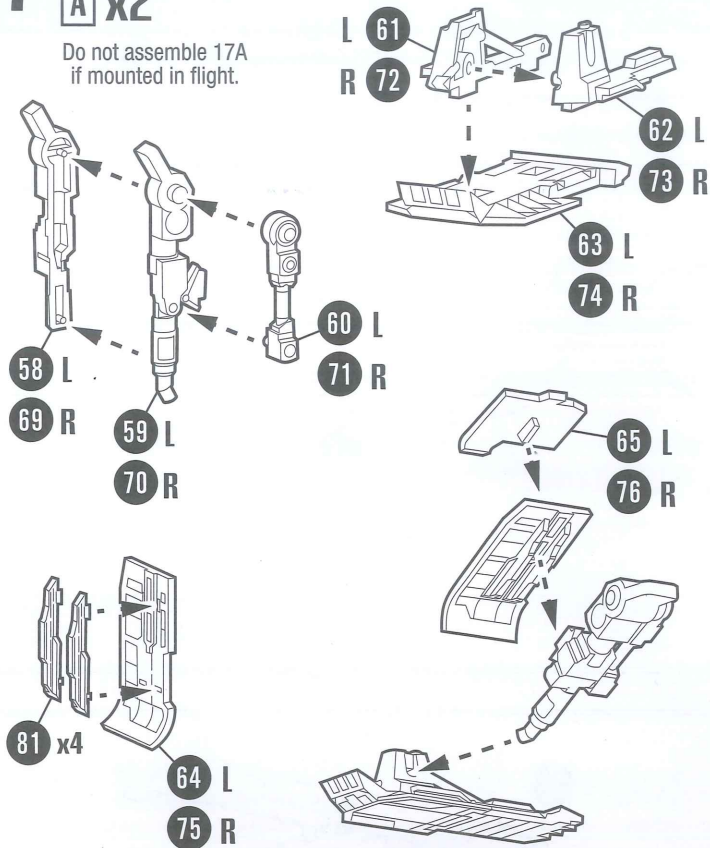

DECALS & PAINT: This kit includes water slide decals. These decals are compatible with setting solution which can be applied to conform around surface details. See the diagrams on the box bottom for instructions regarding decal and paint placement. For best results apply clear coat for final finish.

4

5

12

13

14

15

16

17

A x2

Do not assemble 17A if mounted in flight.

B

OR

C

Assemble 17C only if mounted in flight.

18

OR