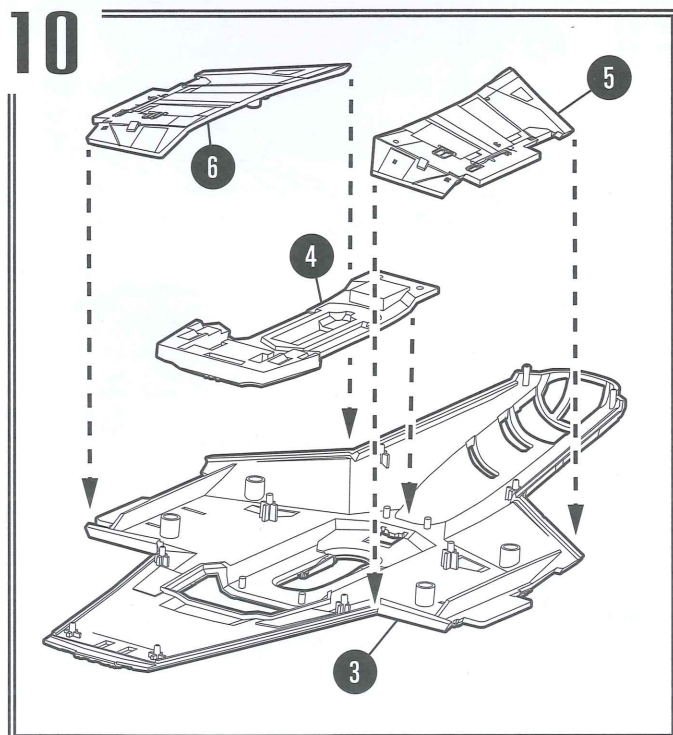

DECALS & PAINT: This kit includes water slide decals. These decals are compatible with setting solution which can be applied to conform around surface details. See the diagrams on the box bottom for instructions regarding decal and paint placement. For best results apply clear coat for final finish.

Round 2, LLC
4073 Meghan Beeler Ct.
South Bend, IN 46628

International Hobbycraft Co.
272 Avenue Henri-Barbusse
Marly-lez, Valenciennes 59770
France
www.hobby-exporter.com

© & ™ Lucasfilm Ltd.

MPC is a registered trademark of Round 2, LLC. ©2022 Round 2, LLC, South Bend, IN 46628 USA. Product and packaging designed in the USA. Made in China. All rights reserved.

4

5

12

13

14

15

16

17