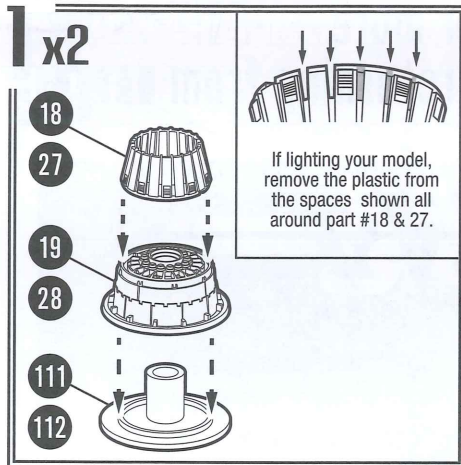

STAR WARS™

THE MANDALORIAN

RAZOR CREST™

AUTHENTIC SCALE MODEL KIT

IMPORTANT!

READ THESE INSTRUCTIONS FIRST

AMT1273/06

GENERAL ASSEMBLY: This highly-detailed kit features precision-tooled parts for ease of assembly. Care and patience must be exercised to achieve optimal results.

GLUE ASSEMBLY: It is recommended that the instructions be examined carefully before applying cement. You will find this very helpful, as it will allow you to gain a clear understanding of how the parts fit together in order to best plan painting and final assembly.

SUB-ASSEMBLIES: Note that this kit is intended to be built in

sub-assemblies. This makes building the kit far more manageable. It is very important to note that it can be extremely advantageous to apply paint and decals to sub-assemblies before completing final assembly.

DECALS & PAINT: This kit includes water slide decals. These decals are compatible with setting solution which can be applied to conform around surface details. See the diagrams on the box bottom for instructions regarding decal and paint placement. For best results apply clear coat for final finish.

Round 2, LLC
4073 Meghan Beeler Ct.
South Bend, IN 46628

International Hobbycraft Co.
272 Avenue Henri-Barbusse
Marly-lez, Valenciennes 59770
France
www.hobby-exporter.com

© & ™ Lucasfilm Ltd.

MPC is a registered trademark of Round 2, LLC. ©2022 Round 2, LLC, South Bend, IN 46628 USA. Product and packaging designed in the USA. Made in China. All rights reserved.