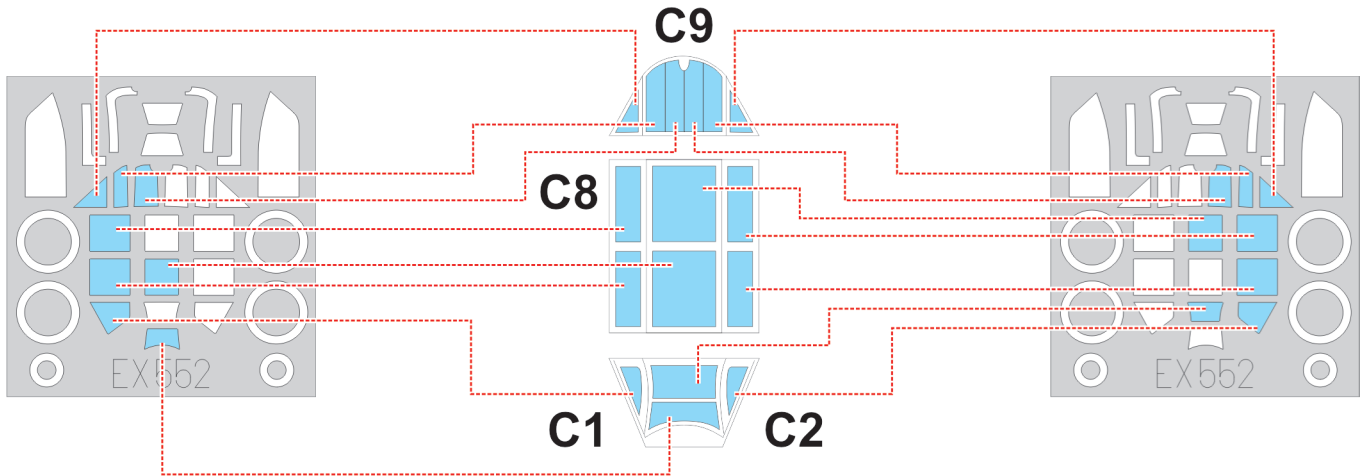

eduard
MASK

EX 552

Bf 109G-6 1/48

The die-cut mask for accurate canopy frame painting of the
Zvezda scale 1/48 KIT

LIQUID MASK