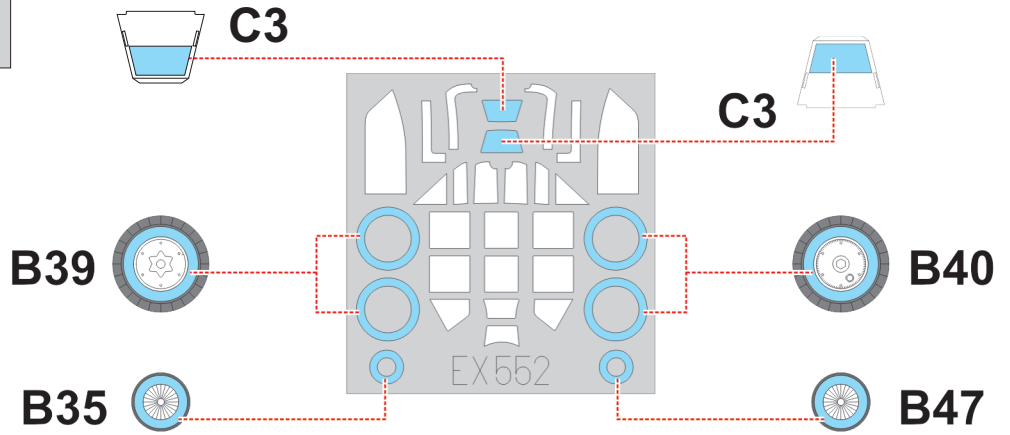

eduard
MASK

EX 552

Bf 109G-6 1/48

The die-cut mask for accurate canopy frame painting of the
Zvezda scale 1/48 KIT

LIQUID MASK