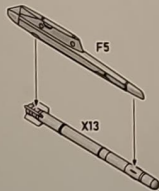

32

RP-522 800L
Fuel Tank

33 x2

MAGIC-2
Training Missile

Схема збирання / The scheme of assembly

34

1 Mirage 2000B N°512 5-0U, EC 2/5 "Ile de France", Orange 2002

A Mr Color C366
AK RC235