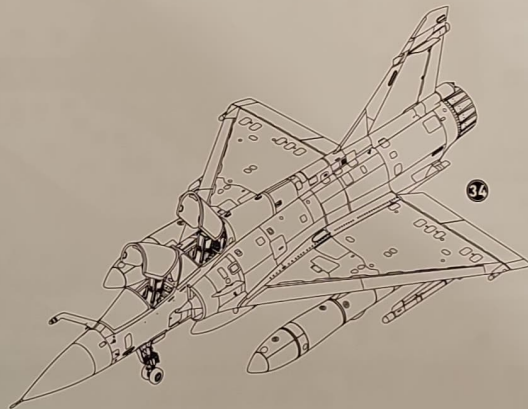

32

RP-522 800L
Fuel Tank

33 x2

MAGIC-2
Training Missile

Схема збирання / The scheme of assembly

34

1 Mirage 2000B N°512 5-0U, EC 2/5 "Ile de France", Orange 2002

A Mr Color C366
AK RC235