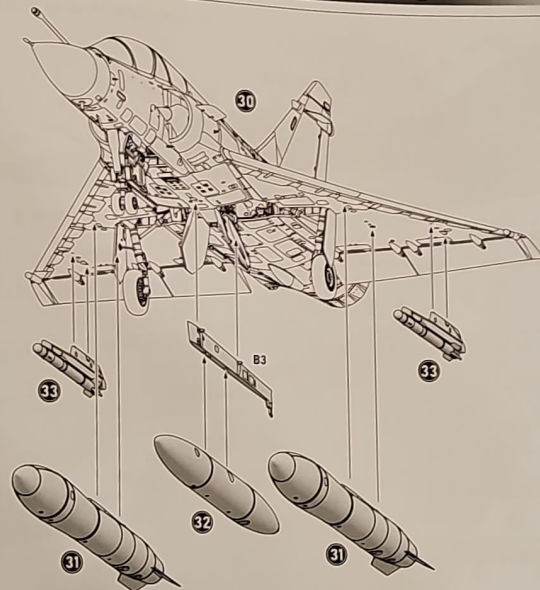

32

RP-522 800L
Fuel Tank

33 x2

MAGIC-2
Training Missile

Схема збирання / The scheme of assembly

34

1 Mirage 2000B N°512 5-0U, EC 2/5 "Ile de France", Orange 2002

A Mr Color C366
AK RC235