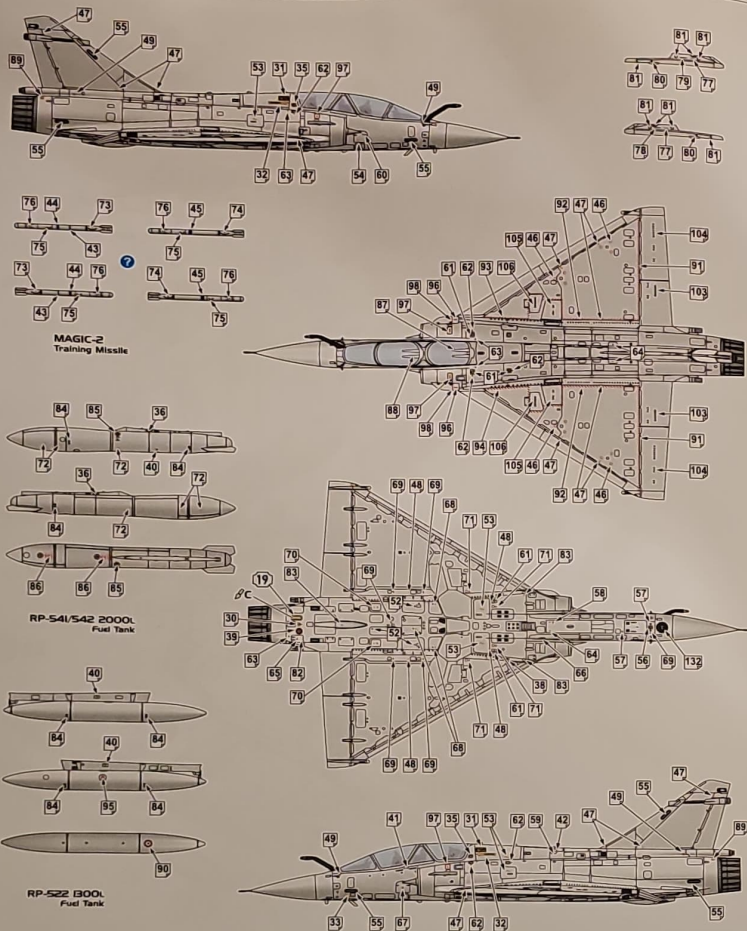

32

RP-522 800L
Fuel Tank

33 x2

MAGIC-2
Training Missile

Схема збирання / The scheme of assembly

34

1 Mirage 2000B N°512 5-0U, EC 2/5 "Ile de France", Orange 2002

A Mr Color C366
AK RC235