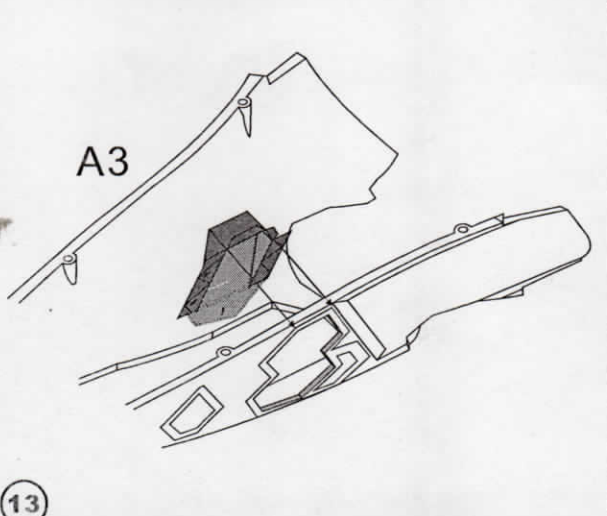

# PE for F-35A

for KittyHawk

1/48  
DM 2033

更多产品请访问 [www.dreammodel.com.cn](http://www.dreammodel.com.cn)