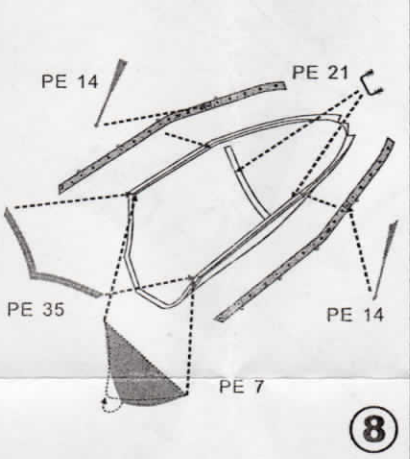

# PE for F-35A

for KittyHawk

1/48  
DM 2033

更多产品请访问 [www.dreammodel.com.cn](http://www.dreammodel.com.cn)