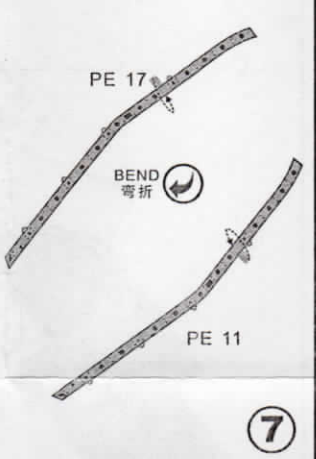

# PE for F-35A

for KittyHawk

1/48  
DM 2033

更多产品请访问 [www.dreammodel.com.cn](http://www.dreammodel.com.cn)