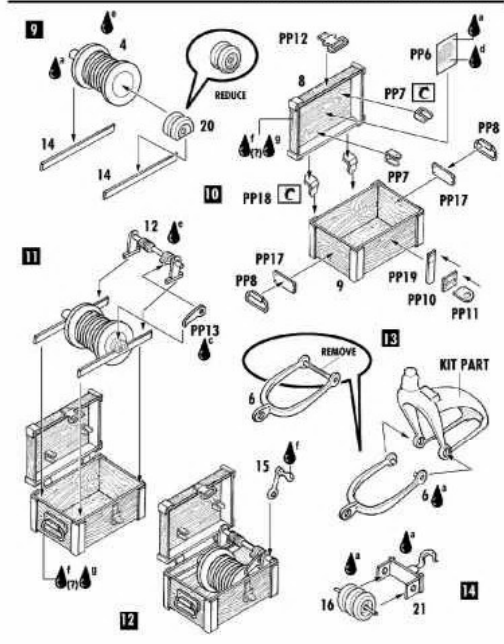

profi modeller Wing bomb rack Ju-88 + loading system 32072
photoetched + polyurethan parts

profi modeller Wing bomb rack Ju-88 + loading system 32072
photoetched + polyurethan parts

profi modeller Wing bomb rack Ju-88 + loading system 32072
photoetched + polyurethan parts