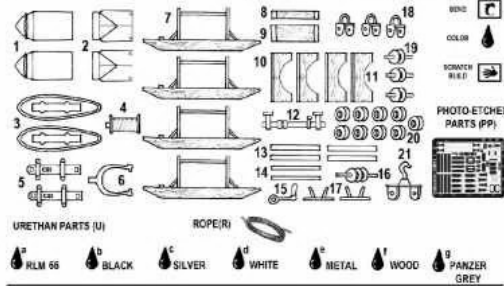

profi modeller Wing bomb rack Ju-88 + loading system 32072
photoetched + polyurethan parts

profi modeller Wing bomb rack Ju-88 + loading system 32072
photoetched + polyurethan parts

profi modeller Wing bomb rack Ju-88 + loading system 32072
photoetched + polyurethan parts