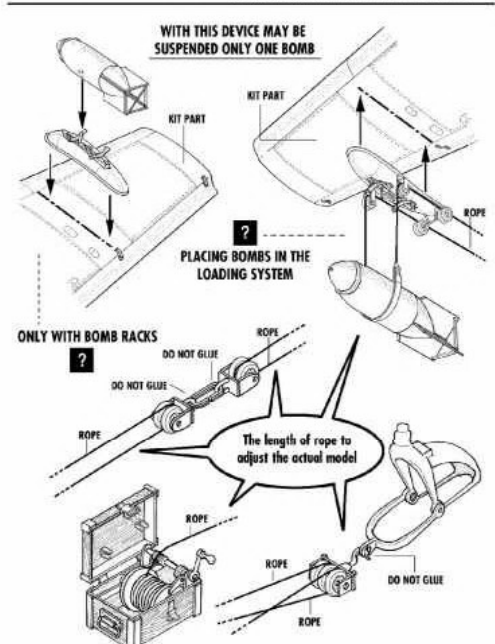

profi modeller Wing bomb rack Ju-88 + loading system 32072
photoetched + polyurethan parts

profi modeller Wing bomb rack Ju-88 + loading system 32072
photoetched + polyurethan parts

profi modeller Wing bomb rack Ju-88 + loading system 32072
photoetched + polyurethan parts