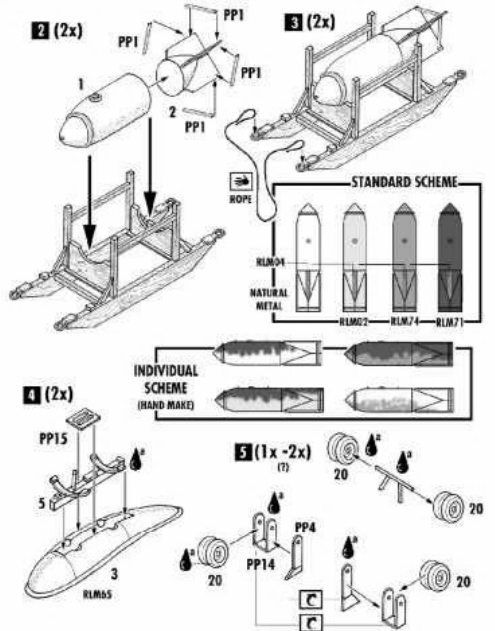

profi modeller Wing bomb rack Ju-88 + loading system 32072
photoetched + polyurethan parts

profi modeller Wing bomb rack Ju-88 + loading system 32072
photoetched + polyurethan parts

profi modeller Wing bomb rack Ju-88 + loading system 32072
photoetched + polyurethan parts