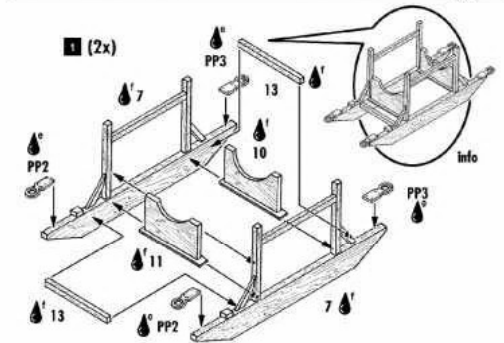

profi modeller Wing bomb rack Ju-88 + loading system 32072
photoetched + polyurethan parts

profi modeller Wing bomb rack Ju-88 + loading system 32072
photoetched + polyurethan parts

profi modeller Wing bomb rack Ju-88 + loading system 32072
photoetched + polyurethan parts