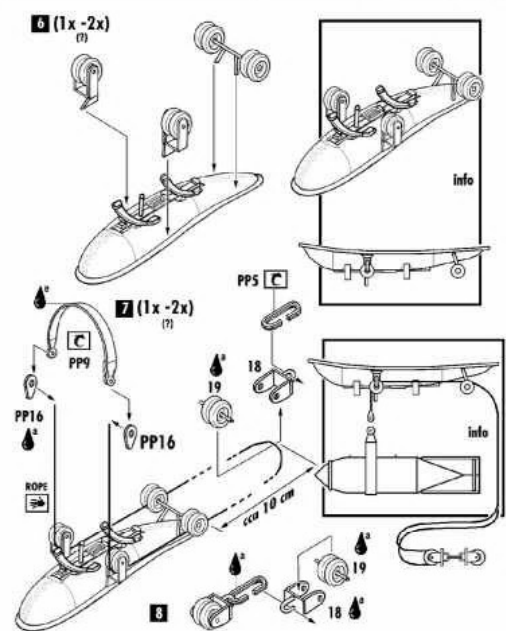

profi modeller Wing bomb rack Ju-88 + loading system 32072
photoetched + polyurethan parts

profi modeller Wing bomb rack Ju-88 + loading system 32072
photoetched + polyurethan parts

profi modeller Wing bomb rack Ju-88 + loading system 32072
photoetched + polyurethan parts