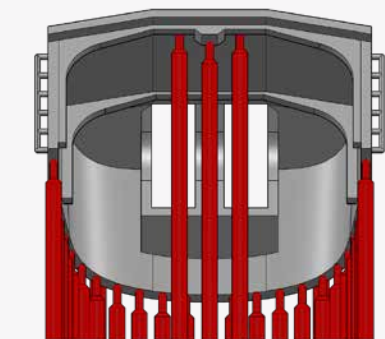

K

L

M

N

O
O
BLACK CAT MODELS PART LIST

- A - 2 PDR. POM POM MK.VIII GUN ON QUAD MOUNT MK.VII (x1)
- B - MK.II DEPTH CHARGE THROWER AND DEPTH CHARGES (x2)
- C - DEPTH CHARGES RELEASE TRACK FOR MK.VII DEPTH CHARGES (x1)
- D - 16' DINGHY (x1)
- E - 25' FAST MOTOR BOAT (x1), 25' MOTOR CUTTER (x1)
- F - 27' WHALER (x1), MK.IX QUADRUPLE TORPEDO TUBES (x1)
- G - CARLEY FLOAT N°20 (x8)
- H - STEAM WINDLASS (x1), CABLE REEL (x4), SAILING WHEEL (x1), COMPASS (x1), PELORUS (x1), ADMIRALTY 20" SIGNALLING PROJECTOR (x2), 44" SEARCHLIGHT PROJECTOR (x1)
- I - 4.7" GUN READY USE LOCKER TYPE 1 (x13), 4.7" GUN READY USE LOCKER TYPE 2 (x5), 4" GUN READY USE LOCKER (x4), 20MM AMMUNITION BOX (x2), 2PDR READY USE LOCKER (x2)
- J - PROPELLERS (x2), SMOKE POTS (x6)
- K - RANGEFINDER DIRECTOR MK.III (x1)
- L - GUNNERY CONTROL TOWER (x1)
- M & N - 20MM OERLIKON SINGLE (x6), 20MM OERLIKON TWIN MK.V (x4)
- O - TWIN 4.7"/45 MK.XII GUN ON MK.XIX MOUNTING (x4)
- P - 4"/45 GUN MK.XVI ON MK.XIX TWIN MOUNT (x1)

2 PDR. POM POM MK.VIII GUN ON QUAD

MK.II DEPTH CHARGE THROWER

DEPTH CHARGES RELEASE TRACK

N°20 CARLEY FLOAT, 16' DINGHY

25' FAST MOTOR BOAT, 25' MOTOR CUTTER

27' WHALER, MK.IX QUADRUPLE TORPEDO

EQUIPMENT BAR

READY USE LOCKERS BAR

PROPELLERS, SMOKE POTS

RANGEFINDER DIRECTOR MK.I

GUNNERY CONTROL TOWER

20MM OERLIKON SINGLE & TWIN

TWIN 4.7"/45 MK.XII GUN ON MK.XIX

4»/45 GUN MK.XVI ON MK.XIX TWIN MOUNT