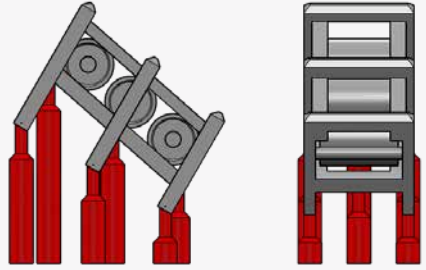

K

L

M

N

O
O
BLACK CAT MODELS PART LIST

- A - 2 PDR. POM POM MK.VIII GUN ON QUAD MOUNT MK.VII (x1)
- B - MK.II DEPTH CHARGE THROWER AND DEPTH CHARGES (x2)
- C - DEPTH CHARGES RELEASE TRACK FOR MK.VII DEPTH CHARGES (x1)
- D - 16' DINGHY (x1)
- E - 25' FAST MOTOR BOAT (x1), 25' MOTOR CUTTER (x1)
- F - 27' WHALER (x1), MK.IX QUADRUPLE TORPEDO TUBES (x1)
- G - CARLEY FLOAT N°20 (x8)
- H - STEAM WINDLASS (x1), CABLE REEL (x4), SAILING WHEEL (x1), COMPASS (x1), PELORUS (x1), ADMIRALTY 20" SIGNALLING PROJECTOR (x2), 44" SEARCHLIGHT PROJECTOR (x1)
- I - 4.7" GUN READY USE LOCKER TYPE 1 (x13), 4.7" GUN READY USE LOCKER TYPE 2 (x5), 4" GUN READY USE LOCKER (x4), 20MM AMMUNITION BOX (x2), 2PDR READY USE LOCKER (x2)
- J - PROPELLERS (x2), SMOKE POTS (x6)
- K - RANGEFINDER DIRECTOR MK.III (x1)
- L - GUNNERY CONTROL TOWER (x1)
- M & N - 20MM OERLIKON SINGLE (x6), 20MM OERLIKON TWIN MK.V (x4)
- O - TWIN 4.7"/45 MK.XII GUN ON MK.XIX MOUNTING (x4)
- P - 4"/45 GUN MK.XVI ON MK.XIX TWIN MOUNT (x1)

2 PDR. POM POM MK.VIII GUN ON QUAD

MK.II DEPTH CHARGE THROWER

DEPTH CHARGES RELEASE TRACK

N°20 CARLEY FLOAT, 16' DINGHY

25' FAST MOTOR BOAT, 25' MOTOR CUTTER

27' WHALER, MK.IX QUADRUPLE TORPEDO

EQUIPMENT BAR