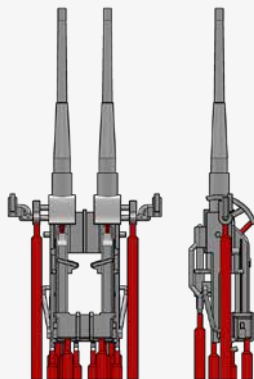

K

L

M

N

O
O
BLACK CAT MODELS PART LIST

- A - 2 PDR. POM POM MK.VIII GUN ON QUAD MOUNT MK.VII (x1)
- B - MK.II DEPTH CHARGE THROWER AND DEPTH CHARGES (x2)
- C - DEPTH CHARGES RELEASE TRACK FOR MK.VII DEPTH CHARGES (x1)
- D - 16' DINGHY (x1)
- E - 25' FAST MOTOR BOAT (x1), 25' MOTOR CUTTER (x1)
- F - 27' WHALER (x1), MK.IX QUADRUPLE TORPEDO TUBES (x1)
- G - CARLEY FLOAT N°20 (x8)
- H - STEAM WINDLASS (x1), CABLE REEL (x4), SAILING WHEEL (x1), COMPASS (x1), PELORUS (x1), ADMIRALTY 20" SIGNALLING PROJECTOR (x2), 44" SEARCHLIGHT PROJECTOR (x1)
- I - 4.7" GUN READY USE LOCKER TYPE 1 (x13), 4.7" GUN READY USE LOCKER TYPE 2 (x5), 4" GUN READY USE LOCKER (x4), 20MM AMMUNITION BOX (x2), 2PDR READY USE LOCKER (x2)
- J - PROPELLERS (x2), SMOKE POTS (x6)
- K - RANGEFINDER DIRECTOR MK.III (x1)
- L - GUNNERY CONTROL TOWER (x1)
- M & N - 20MM OERLIKON SINGLE (x6), 20MM OERLIKON TWIN MK.V (x4)
- O - TWIN 4.7"/45 MK.XII GUN ON MK.XIX MOUNTING (x4)
- P - 4"/45 GUN MK.XVI ON MK.XIX TWIN MOUNT (x1)

2 PDR. POM POM MK.VIII GUN ON QUAD

MK.II DEPTH CHARGE THROWER

DEPTH CHARGES RELEASE TRACK

N°20 CARLEY FLOAT, 16' DINGHY

25' FAST MOTOR BOAT, 25' MOTOR CUTTER

27' WHALER, MK.IX QUADRUPLE TORPEDO

EQUIPMENT BAR

READY USE LOCKERS BAR

PROPELLERS, SMOKE POTS

RANGEFINDER DIRECTOR MK.I

GUNNERY CONTROL TOWER

20MM OERLIKON SINGLE & TWIN

TWIN 4.7"/45 MK.XII GUN ON MK.XIX

4»/45 GUN MK.XVI ON MK.XIX TWIN MOUNT