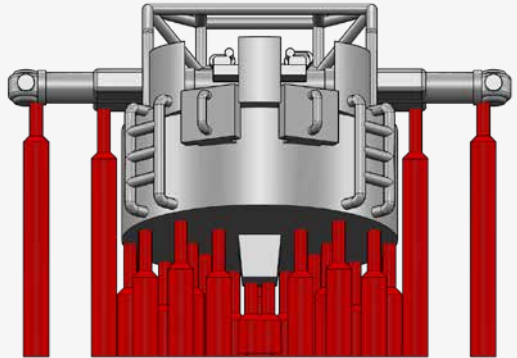

K

L

M

N

O
O
BLACK CAT MODELS PART LIST

- A - 2 PDR. POM POM MK.VIII GUN ON QUAD MOUNT MK.VII (x1)
- B - MK.II DEPTH CHARGE THROWER AND DEPTH CHARGES (x2)
- C - DEPTH CHARGES RELEASE TRACK FOR MK.VII DEPTH CHARGES (x1)
- D - 16' DINGHY (x1)
- E - 25' FAST MOTOR BOAT (x1), 25' MOTOR CUTTER (x1)
- F - 27' WHALER (x1), MK.IX QUADRUPLE TORPEDO TUBES (x1)
- G - CARLEY FLOAT N°20 (x8)
- H - STEAM WINDLASS (x1), CABLE REEL (x4), SAILING WHEEL (x1), COMPASS (x1), PELORUS (x1), ADMIRALTY 20" SIGNALLING PROJECTOR (x2), 44" SEARCHLIGHT PROJECTOR (x1)
- I - 4.7" GUN READY USE LOCKER TYPE 1 (x13), 4.7" GUN READY USE LOCKER TYPE 2 (x5), 4" GUN READY USE LOCKER (x4), 20MM AMMUNITION BOX (x2), 2PDR READY USE LOCKER (x2)
- J - PROPELLERS (x2), SMOKE POTS (x6)
- K - RANGEFINDER DIRECTOR MK.III (x1)
- L - GUNNERY CONTROL TOWER (x1)
- M & N - 20MM OERLIKON SINGLE (x6), 20MM OERLIKON TWIN MK.V (x4)
- O - TWIN 4.7"/45 MK.XII GUN ON MK.XIX MOUNTING (x4)
- P - 4"/45 GUN MK.XVI ON MK.XIX TWIN MOUNT (x1)

2 PDR. POM POM MK.VIII GUN ON QUAD

MK.II DEPTH CHARGE THROWER

DEPTH CHARGES RELEASE TRACK

N°20 CARLEY FLOAT, 16' DINGHY

25' FAST MOTOR BOAT, 25' MOTOR CUTTER

27' WHALER, MK.IX QUADRUPLE TORPEDO

EQUIPMENT BAR

READY USE LOCKERS BAR

PROPELLERS, SMOKE POTS

RANGEFINDER DIRECTOR MK.I

GUNNERY CONTROL TOWER

20MM OERLIKON SINGLE & TWIN

TWIN 4.7"/45 MK.XII GUN ON MK.XIX

4»/45 GUN MK.XVI ON MK.XIX TWIN MOUNT