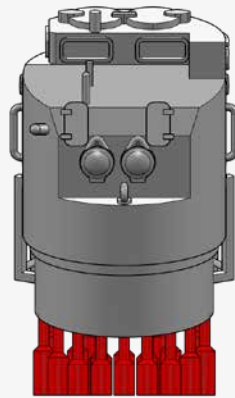

K

L

M

N

O
O
BLACK CAT MODELS PART LIST

- A - 2 PDR. POM POM MK.VIII GUN ON QUAD MOUNT MK.VII (x1)
- B - MK.II DEPTH CHARGE THROWER AND DEPTH CHARGES (x2)
- C - DEPTH CHARGES RELEASE TRACK FOR MK.VII DEPTH CHARGES (x1)
- D - 16' DINGHY (x1)
- E - 25' FAST MOTOR BOAT (x1), 25' MOTOR CUTTER (x1)
- F - 27' WHALER (x1), MK.IX QUADRUPLE TORPEDO TUBES (x1)
- G - CARLEY FLOAT N°20 (x8)
- H - STEAM WINDLASS (x1), CABLE REEL (x4), SAILING WHEEL (x1), COMPASS (x1), PELORUS (x1), ADMIRALTY 20" SIGNALLING PROJECTOR (x2), 44" SEARCHLIGHT PROJECTOR (x1)
- I - 4.7" GUN READY USE LOCKER TYPE 1 (x13), 4.7" GUN READY USE LOCKER TYPE 2 (x5), 4" GUN READY USE LOCKER (x4), 20MM AMMUNITION BOX (x2), 2PDR READY USE LOCKER (x2)
- J - PROPELLERS (x2), SMOKE POTS (x6)
- K - RANGEFINDER DIRECTOR MK.III (x1)
- L - GUNNERY CONTROL TOWER (x1)
- M & N - 20MM OERLIKON SINGLE (x6), 20MM OERLIKON TWIN MK.V (x4)
- O - TWIN 4.7"/45 MK.XII GUN ON MK.XIX MOUNTING (x4)
- P - 4"/45 GUN MK.XVI ON MK.XIX TWIN MOUNT (x1)

2 PDR. POM POM MK.VIII GUN ON QUAD

MK.II DEPTH CHARGE THROWER

DEPTH CHARGES RELEASE TRACK

N°20 CARLEY FLOAT, 16' DINGHY

25' FAST MOTOR BOAT, 25' MOTOR CUTTER

27' WHALER, MK.IX QUADRUPLE TORPEDO

EQUIPMENT BAR

READY USE LOCKERS BAR

PROPELLERS, SMOKE POTS

RANGEFINDER DIRECTOR MK.I

GUNNERY CONTROL TOWER

20MM OERLIKON SINGLE & TWIN

TWIN 4.7"/45 MK.XII GUN ON MK.XIX

4»/45 GUN MK.XVI ON MK.XIX TWIN MOUNT