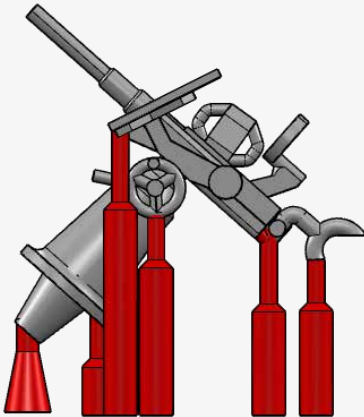

K

L

M

N

O
O
BLACK CAT MODELS PART LIST

- A - 2 PDR. POM POM MK.VIII GUN ON QUAD MOUNT MK.VII (x1)
- B - MK.II DEPTH CHARGE THROWER AND DEPTH CHARGES (x2)
- C - DEPTH CHARGES RELEASE TRACK FOR MK.VII DEPTH CHARGES (x1)
- D - 16' DINGHY (x1)
- E - 25' FAST MOTOR BOAT (x1), 25' MOTOR CUTTER (x1)
- F - 27' WHALER (x1), MK.IX QUADRUPLE TORPEDO TUBES (x1)
- G - CARLEY FLOAT N°20 (x8)
- H - STEAM WINDLASS (x1), CABLE REEL (x4), SAILING WHEEL (x1), COMPASS (x1), PELORUS (x1), ADMIRALTY 20" SIGNALLING PROJECTOR (x2), 44" SEARCHLIGHT PROJECTOR (x1)
- I - 4.7" GUN READY USE LOCKER TYPE 1 (x13), 4.7" GUN READY USE LOCKER TYPE 2 (x5), 4" GUN READY USE LOCKER (x4), 20MM AMMUNITION BOX (x2), 2PDR READY USE LOCKER (x2)
- J - PROPELLERS (x2), SMOKE POTS (x6)
- K - RANGEFINDER DIRECTOR MK.III (x1)
- L - GUNNERY CONTROL TOWER (x1)
- M & N - 20MM OERLIKON SINGLE (x6), 20MM OERLIKON TWIN MK.V (x4)
- O - TWIN 4.7"/45 MK.XII GUN ON MK.XIX MOUNTING (x4)
- P - 4"/45 GUN MK.XVI ON MK.XIX TWIN MOUNT (x1)

2 PDR. POM POM MK.VIII GUN ON QUAD

MK.II DEPTH CHARGE THROWER

DEPTH CHARGES RELEASE TRACK

N°20 CARLEY FLOAT, 16' DINGHY

25' FAST MOTOR BOAT, 25' MOTOR CUTTER

27' WHALER, MK.IX QUADRUPLE TORPEDO

EQUIPMENT BAR

READY USE LOCKERS BAR

PROPELLERS, SMOKE POTS

RANGEFINDER DIRECTOR MK.I

GUNNERY CONTROL TOWER

20MM OERLIKON SINGLE & TWIN

TWIN 4.7"/45 MK.XII GUN ON MK.XIX

4»/45 GUN MK.XVI ON MK.XIX TWIN MOUNT