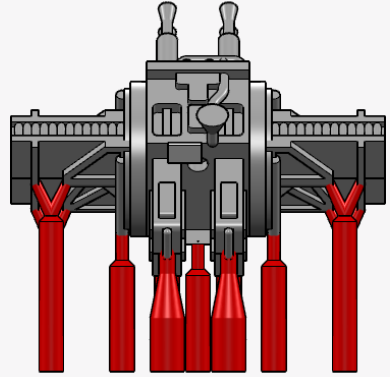

K

L

M

N

O
O
BLACK CAT MODELS PART LIST

- A - 2 PDR. POM POM MK.VIII GUN ON QUAD MOUNT MK.VII (x1)
- B - MK.II DEPTH CHARGE THROWER AND DEPTH CHARGES (x2)
- C - DEPTH CHARGES RELEASE TRACK FOR MK.VII DEPTH CHARGES (x1)
- D - 16' DINGHY (x1)
- E - 25' FAST MOTOR BOAT (x1), 25' MOTOR CUTTER (x1)
- F - 27' WHALER (x1), MK.IX QUADRUPLE TORPEDO TUBES (x1)
- G - CARLEY FLOAT N°20 (x8)
- H - STEAM WINDLASS (x1), CABLE REEL (x4), SAILING WHEEL (x1), COMPASS (x1), PELORUS (x1), ADMIRALTY 20" SIGNALLING PROJECTOR (x2), 44" SEARCHLIGHT PROJECTOR (x1)
- I - 4.7" GUN READY USE LOCKER TYPE 1 (x13), 4.7" GUN READY USE LOCKER TYPE 2 (x5), 4" GUN READY USE LOCKER (x4), 20MM AMMUNITION BOX (x2), 2PDR READY USE LOCKER (x2)
- J - PROPELLERS (x2), SMOKE POTS (x6)
- K - RANGEFINDER DIRECTOR MK.III (x1)
- L - GUNNERY CONTROL TOWER (x1)
- M & N - 20MM OERLIKON SINGLE (x6), 20MM OERLIKON TWIN MK.V (x4)
- O - TWIN 4.7"/45 MK.XII GUN ON MK.XIX MOUNTING (x4)
- P - 4"/45 GUN MK.XVI ON MK.XIX TWIN MOUNT (x1)

2 PDR. POM POM MK.VIII GUN ON QUAD

MK.II DEPTH CHARGE THROWER

DEPTH CHARGES RELEASE TRACK

N°20 CARLEY FLOAT, 16' DINGHY

25' FAST MOTOR BOAT, 25' MOTOR CUTTER

27' WHALER, MK.IX QUADRUPLE TORPEDO

EQUIPMENT BAR

READY USE LOCKERS BAR

PROPELLERS, SMOKE POTS

RANGEFINDER DIRECTOR MK.I

GUNNERY CONTROL TOWER

20MM OERLIKON SINGLE & TWIN

TWIN 4.7"/45 MK.XII GUN ON MK.XIX

4»/45 GUN MK.XVI ON MK.XIX TWIN MOUNT