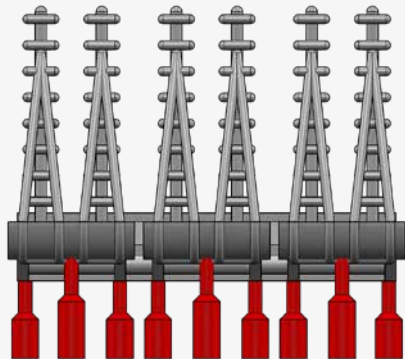

K

L

M

N

O
O
BLACK CAT MODELS PART LIST

- A - 2 PDR. POM POM MK.VIII GUN ON QUAD MOUNT MK.VII (x1)
- B - MK.II DEPTH CHARGE THROWER AND DEPTH CHARGES (x2)
- C - DEPTH CHARGES RELEASE TRACK FOR MK.VII DEPTH CHARGES (x1)
- D - 16' DINGHY (x1)
- E - 25' FAST MOTOR BOAT (x1), 25' MOTOR CUTTER (x1)
- F - 27' WHALER (x1), MK.IX QUADRUPLE TORPEDO TUBES (x1)
- G - CARLEY FLOAT N°20 (x8)
- H - STEAM WINDLASS (x1), CABLE REEL (x4), SAILING WHEEL (x1), COMPASS (x1), PELORUS (x1), ADMIRALTY 20" SIGNALLING PROJECTOR (x2), 44" SEARCHLIGHT PROJECTOR (x1)
- I - 4.7" GUN READY USE LOCKER TYPE 1 (x13), 4.7" GUN READY USE LOCKER TYPE 2 (x5), 4" GUN READY USE LOCKER (x4), 20MM AMMUNITION BOX (x2), 2PDR READY USE LOCKER (x2)
- J - PROPELLERS (x2), SMOKE POTS (x6)
- K - RANGEFINDER DIRECTOR MK.III (x1)
- L - GUNNERY CONTROL TOWER (x1)
- M & N - 20MM OERLIKON SINGLE (x6), 20MM OERLIKON TWIN MK.V (x4)
- O - TWIN 4.7"/45 MK.XII GUN ON MK.XIX MOUNTING (x4)
- P - 4"/45 GUN MK.XVI ON MK.XIX TWIN MOUNT (x1)

2 PDR. POM POM MK.VIII GUN ON QUAD

MK.II DEPTH CHARGE THROWER

DEPTH CHARGES RELEASE TRACK

N°20 CARLEY FLOAT, 16' DINGHY

25' FAST MOTOR BOAT, 25' MOTOR CUTTER

27' WHALER, MK.IX QUADRUPLE TORPEDO

EQUIPMENT BAR

READY USE LOCKERS BAR

PROPELLERS, SMOKE POTS

RANGEFINDER DIRECTOR MK.I

GUNNERY CONTROL TOWER

20MM OERLIKON SINGLE & TWIN

TWIN 4.7"/45 MK.XII GUN ON MK.XIX

4»/45 GUN MK.XVI ON MK.XIX TWIN MOUNT