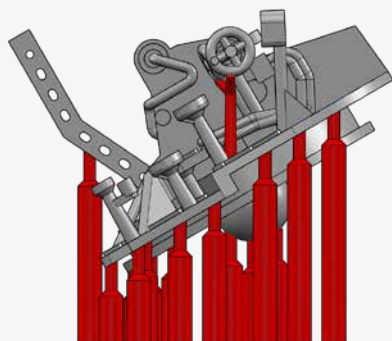

K

L

M

N

O
O
BLACK CAT MODELS PART LIST

- A - 2 PDR. POM POM MK.VIII GUN ON QUAD MOUNT MK.VII (x1)
- B - MK.II DEPTH CHARGE THROWER AND DEPTH CHARGES (x2)
- C - DEPTH CHARGES RELEASE TRACK FOR MK.VII DEPTH CHARGES (x1)
- D - 16' DINGHY (x1)
- E - 25' FAST MOTOR BOAT (x1), 25' MOTOR CUTTER (x1)
- F - 27' WHALER (x1), MK.IX QUADRUPLE TORPEDO TUBES (x1)
- G - CARLEY FLOAT N°20 (x8)
- H - STEAM WINDLASS (x1), CABLE REEL (x4), SAILING WHEEL (x1), COMPASS (x1), PELORUS (x1), ADMIRALTY 20" SIGNALLING PROJECTOR (x2), 44" SEARCHLIGHT PROJECTOR (x1)
- I - 4.7" GUN READY USE LOCKER TYPE 1 (x13), 4.7" GUN READY USE LOCKER TYPE 2 (x5), 4" GUN READY USE LOCKER (x4), 20MM AMMUNITION BOX (x2), 2PDR READY USE LOCKER (x2)
- J - PROPELLERS (x2), SMOKE POTS (x6)
- K - RANGEFINDER DIRECTOR MK.III (x1)
- L - GUNNERY CONTROL TOWER (x1)
- M & N - 20MM OERLIKON SINGLE (x6), 20MM OERLIKON TWIN MK.V (x4)
- O - TWIN 4.7"/45 MK.XII GUN ON MK.XIX MOUNTING (x4)
- P - 4"/45 GUN MK.XVI ON MK.XIX TWIN MOUNT (x1)

2 PDR. POM POM MK.VIII GUN ON QUAD

MK.II DEPTH CHARGE THROWER

DEPTH CHARGES RELEASE TRACK

N°20 CARLEY FLOAT, 16' DINGHY

25' FAST MOTOR BOAT, 25' MOTOR CUTTER

27' WHALER, MK.IX QUADRUPLE TORPEDO

EQUIPMENT BAR

READY USE LOCKERS BAR

PROPELLERS, SMOKE POTS

RANGEFINDER DIRECTOR MK.I

GUNNERY CONTROL TOWER

20MM OERLIKON SINGLE & TWIN

TWIN 4.7"/45 MK.XII GUN ON MK.XIX

4»/45 GUN MK.XVI ON MK.XIX TWIN MOUNT