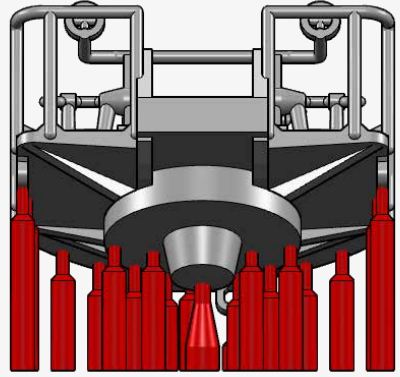

K

L

M

N

O
O
BLACK CAT MODELS PART LIST

- A - 2 PDR. POM POM MK.VIII GUN ON QUAD MOUNT MK.VII (x1)
- B - MK.II DEPTH CHARGE THROWER AND DEPTH CHARGES (x2)
- C - DEPTH CHARGES RELEASE TRACK FOR MK.VII DEPTH CHARGES (x1)
- D - 16' DINGHY (x1)
- E - 25' FAST MOTOR BOAT (x1), 25' MOTOR CUTTER (x1)
- F - 27' WHALER (x1), MK.IX QUADRUPLE TORPEDO TUBES (x1)
- G - CARLEY FLOAT N°20 (x8)
- H - STEAM WINDLASS (x1), CABLE REEL (x4), SAILING WHEEL (x1), COMPASS (x1), PELORUS (x1), ADMIRALTY 20" SIGNALLING PROJECTOR (x2), 44" SEARCHLIGHT PROJECTOR (x1)
- I - 4.7" GUN READY USE LOCKER TYPE 1 (x13), 4.7" GUN READY USE LOCKER TYPE 2 (x5), 4" GUN READY USE LOCKER (x4), 20MM AMMUNITION BOX (x2), 2PDR READY USE LOCKER (x2)
- J - PROPELLERS (x2), SMOKE POTS (x6)
- K - RANGEFINDER DIRECTOR MK.III (x1)
- L - GUNNERY CONTROL TOWER (x1)
- M & N - 20MM OERLIKON SINGLE (x6), 20MM OERLIKON TWIN MK.V (x4)
- O - TWIN 4.7"/45 MK.XII GUN ON MK.XIX MOUNTING (x4)
- P - 4"/45 GUN MK.XVI ON MK.XIX TWIN MOUNT (x1)

2 PDR. POM POM MK.VIII GUN ON QUAD

MK.II DEPTH CHARGE THROWER

DEPTH CHARGES RELEASE TRACK

N°20 CARLEY FLOAT, 16' DINGHY

25' FAST MOTOR BOAT, 25' MOTOR CUTTER

27' WHALER, MK.IX QUADRUPLE TORPEDO

EQUIPMENT BAR