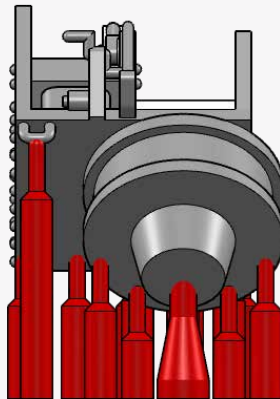

K

L

M

N

O
O
BLACK CAT MODELS PART LIST

- A - 2 PDR. POM POM MK.VIII GUN ON QUAD MOUNT MK.VII (x1)
- B - MK.II DEPTH CHARGE THROWER AND DEPTH CHARGES (x2)
- C - DEPTH CHARGES RELEASE TRACK FOR MK.VII DEPTH CHARGES (x1)
- D - 16' DINGHY (x1)
- E - 25' FAST MOTOR BOAT (x1), 25' MOTOR CUTTER (x1)
- F - 27' WHALER (x1), MK.IX QUADRUPLE TORPEDO TUBES (x1)
- G - CARLEY FLOAT N°20 (x8)
- H - STEAM WINDLASS (x1), CABLE REEL (x4), SAILING WHEEL (x1), COMPASS (x1), PELORUS (x1), ADMIRALTY 20" SIGNALLING PROJECTOR (x2), 44" SEARCHLIGHT PROJECTOR (x1)
- I - 4.7" GUN READY USE LOCKER TYPE 1 (x13), 4.7" GUN READY USE LOCKER TYPE 2 (x5), 4" GUN READY USE LOCKER (x4), 20MM AMMUNITION BOX (x2), 2PDR READY USE LOCKER (x2)
- J - PROPELLERS (x2), SMOKE POTS (x6)
- K - RANGEFINDER DIRECTOR MK.III (x1)
- L - GUNNERY CONTROL TOWER (x1)
- M & N - 20MM OERLIKON SINGLE (x6), 20MM OERLIKON TWIN MK.V (x4)
- O - TWIN 4.7"/45 MK.XII GUN ON MK.XIX MOUNTING (x4)
- P - 4"/45 GUN MK.XVI ON MK.XIX TWIN MOUNT (x1)

2 PDR. POM POM MK.VIII GUN ON QUAD

MK.II DEPTH CHARGE THROWER

DEPTH CHARGES RELEASE TRACK

N°20 CARLEY FLOAT, 16' DINGHY

25' FAST MOTOR BOAT, 25' MOTOR CUTTER

27' WHALER, MK.IX QUADRUPLE TORPEDO

EQUIPMENT BAR

READY USE LOCKERS BAR

PROPELLERS, SMOKE POTS

RANGEFINDER DIRECTOR MK.I

GUNNERY CONTROL TOWER

20MM OERLIKON SINGLE & TWIN

TWIN 4.7"/45 MK.XII GUN ON MK.XIX

4»/45 GUN MK.XVI ON MK.XIX TWIN MOUNT