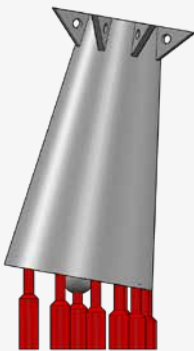

K

L

M

N

O
O
BLACK CAT MODELS PART LIST

- A - 2 PDR. POM POM MK.VIII GUN ON QUAD MOUNT MK.VII (x1)
- B - MK.II DEPTH CHARGE THROWER AND DEPTH CHARGES (x2)
- C - DEPTH CHARGES RELEASE TRACK FOR MK.VII DEPTH CHARGES (x1)
- D - 16' DINGHY (x1)
- E - 25' FAST MOTOR BOAT (x1), 25' MOTOR CUTTER (x1)
- F - 27' WHALER (x1), MK.IX QUADRUPLE TORPEDO TUBES (x1)
- G - CARLEY FLOAT N°20 (x8)
- H - STEAM WINDLASS (x1), CABLE REEL (x4), SAILING WHEEL (x1), COMPASS (x1), PELORUS (x1), ADMIRALTY 20" SIGNALLING PROJECTOR (x2), 44" SEARCHLIGHT PROJECTOR (x1)
- I - 4.7" GUN READY USE LOCKER TYPE 1 (x13), 4.7" GUN READY USE LOCKER TYPE 2 (x5), 4" GUN READY USE LOCKER (x4), 20MM AMMUNITION BOX (x2), 2PDR READY USE LOCKER (x2)
- J - PROPELLERS (x2), SMOKE POTS (x6)
- K - RANGEFINDER DIRECTOR MK.III (x1)
- L - GUNNERY CONTROL TOWER (x1)
- M & N - 20MM OERLIKON SINGLE (x6), 20MM OERLIKON TWIN MK.V (x4)
- O - TWIN 4.7"/45 MK.XII GUN ON MK.XIX MOUNTING (x4)
- P - 4"/45 GUN MK.XVI ON MK.XIX TWIN MOUNT (x1)

2 PDR. POM POM MK.VIII GUN ON QUAD

MK.II DEPTH CHARGE THROWER

DEPTH CHARGES RELEASE TRACK

N°20 CARLEY FLOAT, 16' DINGHY

25' FAST MOTOR BOAT, 25' MOTOR CUTTER

27' WHALER, MK.IX QUADRUPLE TORPEDO

EQUIPMENT BAR

READY USE LOCKERS BAR

PROPELLERS, SMOKE POTS

RANGEFINDER DIRECTOR MK.I

GUNNERY CONTROL TOWER

20MM OERLIKON SINGLE & TWIN

TWIN 4.7"/45 MK.XII GUN ON MK.XIX

4»/45 GUN MK.XVI ON MK.XIX TWIN MOUNT