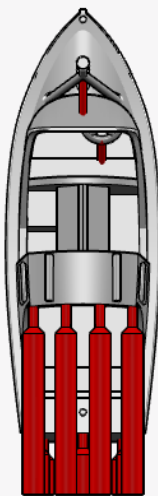

H7

I1

I2

I3

I4

I5

J1

J2

K

L

M

N

O
O
BLACK CAT MODELS PART LIST

- A - 2 PDR. POM POM MK.VIII GUN ON QUAD MOUNT MK.VII (x1)
- B - MK.II DEPTH CHARGE THROWER AND DEPTH CHARGES (x2)
- C - DEPTH CHARGES RELEASE TRACK FOR MK.VII DEPTH CHARGES (x1)
- D - 16' DINGHY (x1)
- E - 25' FAST MOTOR BOAT (x1), 25' MOTOR CUTTER (x1)
- F - 27' WHALER (x1), MK.IX QUADRUPLE TORPEDO TUBES (x1)
- G - CARLEY FLOAT N°20 (x8)
- H - STEAM WINDLASS (x1), CABLE REEL (x4), SAILING WHEEL (x1), COMPASS (x1), PELORUS (x1), ADMIRALTY 20" SIGNALLING PROJECTOR (x2), 44" SEARCHLIGHT PROJECTOR (x1)
- I - 4.7" GUN READY USE LOCKER TYPE 1 (x13), 4.7" GUN READY USE LOCKER TYPE 2 (x5), 4" GUN READY USE LOCKER (x4), 20MM AMMUNITION BOX (x2), 2PDR READY USE LOCKER (x2)
- J - PROPELLERS (x2), SMOKE POTS (x6)
- K - RANGEFINDER DIRECTOR MK.III (x1)
- L - GUNNERY CONTROL TOWER (x1)
- M & N - 20MM OERLIKON SINGLE (x6), 20MM OERLIKON TWIN MK.V (x4)
- O - TWIN 4.7"/45 MK.XII GUN ON MK.XIX MOUNTING (x4)
- P - 4"/45 GUN MK.XVI ON MK.XIX TWIN MOUNT (x1)

2 PDR. POM POM MK.VIII GUN ON QUAD

MK.II DEPTH CHARGE THROWER

DEPTH CHARGES RELEASE TRACK

N°20 CARLEY FLOAT, 16' DINGHY

25' FAST MOTOR BOAT, 25' MOTOR CUTTER

27' WHALER, MK.IX QUADRUPLE TORPEDO

EQUIPMENT BAR

READY USE LOCKERS BAR

PROPELLERS, SMOKE POTS

RANGEFINDER DIRECTOR MK.I

GUNNERY CONTROL TOWER

20MM OERLIKON SINGLE & TWIN

TWIN 4.7"/45 MK.XII GUN ON MK.XIX

4»/45 GUN MK.XVI ON MK.XIX TWIN MOUNT