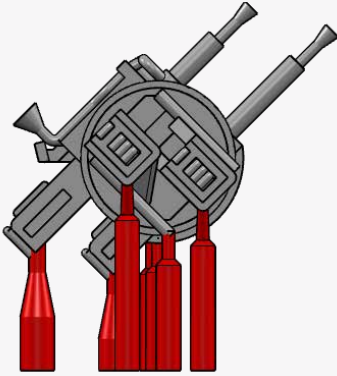

K

L

M

N

O
O
BLACK CAT MODELS PART LIST

- A - 2 PDR. POM POM MK.VIII GUN ON QUAD MOUNT MK.VII (x1)
- B - MK.II DEPTH CHARGE THROWER AND DEPTH CHARGES (x2)
- C - DEPTH CHARGES RELEASE TRACK FOR MK.VII DEPTH CHARGES (x1)
- D - 16' DINGHY (x1)
- E - 25' FAST MOTOR BOAT (x1), 25' MOTOR CUTTER (x1)
- F - 27' WHALER (x1), MK.IX QUADRUPLE TORPEDO TUBES (x1)
- G - CARLEY FLOAT N°20 (x8)
- H - STEAM WINDLASS (x1), CABLE REEL (x4), SAILING WHEEL (x1), COMPASS (x1), PELORUS (x1), ADMIRALTY 20" SIGNALLING PROJECTOR (x2), 44" SEARCHLIGHT PROJECTOR (x1)
- I - 4.7" GUN READY USE LOCKER TYPE 1 (x13), 4.7" GUN READY USE LOCKER TYPE 2 (x5), 4" GUN READY USE LOCKER (x4), 20MM AMMUNITION BOX (x2), 2PDR READY USE LOCKER (x2)
- J - PROPELLERS (x2), SMOKE POTS (x6)
- K - RANGEFINDER DIRECTOR MK.III (x1)
- L - GUNNERY CONTROL TOWER (x1)
- M & N - 20MM OERLIKON SINGLE (x6), 20MM OERLIKON TWIN MK.V (x4)
- O - TWIN 4.7"/45 MK.XII GUN ON MK.XIX MOUNTING (x4)
- P - 4"/45 GUN MK.XVI ON MK.XIX TWIN MOUNT (x1)

2 PDR. POM POM MK.VIII GUN ON QUAD

MK.II DEPTH CHARGE THROWER

DEPTH CHARGES RELEASE TRACK

N°20 CARLEY FLOAT, 16' DINGHY

25' FAST MOTOR BOAT, 25' MOTOR CUTTER

27' WHALER, MK.IX QUADRUPLE TORPEDO

EQUIPMENT BAR

READY USE LOCKERS BAR

PROPELLERS, SMOKE POTS

RANGEFINDER DIRECTOR MK.I

GUNNERY CONTROL TOWER

20MM OERLIKON SINGLE & TWIN

TWIN 4.7"/45 MK.XII GUN ON MK.XIX

4»/45 GUN MK.XVI ON MK.XIX TWIN MOUNT