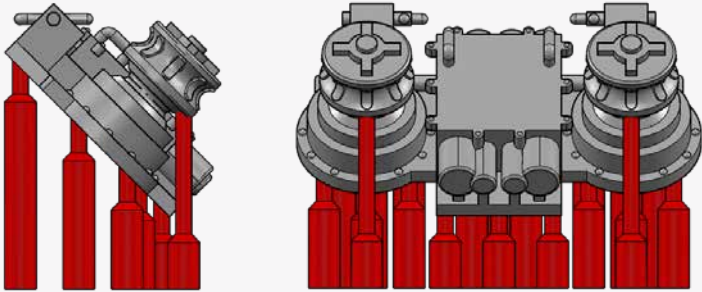

K

L

M

N

O
O
BLACK CAT MODELS PART LIST

- A - 2 PDR. POM POM MK.VIII GUN ON QUAD MOUNT MK.VII (x1)
- B - MK.II DEPTH CHARGE THROWER AND DEPTH CHARGES (x2)
- C - DEPTH CHARGES RELEASE TRACK FOR MK.VII DEPTH CHARGES (x1)
- D - 16' DINGHY (x1)
- E - 25' FAST MOTOR BOAT (x1), 25' MOTOR CUTTER (x1)
- F - 27' WHALER (x1), MK.IX QUADRUPLE TORPEDO TUBES (x1)
- G - CARLEY FLOAT N°20 (x8)
- H - STEAM WINDLASS (x1), CABLE REEL (x4), SAILING WHEEL (x1), COMPASS (x1), PELORUS (x1), ADMIRALTY 20" SIGNALLING PROJECTOR (x2), 44" SEARCHLIGHT PROJECTOR (x1)
- I - 4.7" GUN READY USE LOCKER TYPE 1 (x13), 4.7" GUN READY USE LOCKER TYPE 2 (x5), 4" GUN READY USE LOCKER (x4), 20MM AMMUNITION BOX (x2), 2PDR READY USE LOCKER (x2)
- J - PROPELLERS (x2), SMOKE POTS (x6)
- K - RANGEFINDER DIRECTOR MK.III (x1)
- L - GUNNERY CONTROL TOWER (x1)
- M & N - 20MM OERLIKON SINGLE (x6), 20MM OERLIKON TWIN MK.V (x4)
- O - TWIN 4.7"/45 MK.XII GUN ON MK.XIX MOUNTING (x4)
- P - 4"/45 GUN MK.XVI ON MK.XIX TWIN MOUNT (x1)

2 PDR. POM POM MK.VIII GUN ON QUAD

MK.II DEPTH CHARGE THROWER

DEPTH CHARGES RELEASE TRACK

N°20 CARLEY FLOAT, 16' DINGHY

25' FAST MOTOR BOAT, 25' MOTOR CUTTER

27' WHALER, MK.IX QUADRUPLE TORPEDO

EQUIPMENT BAR