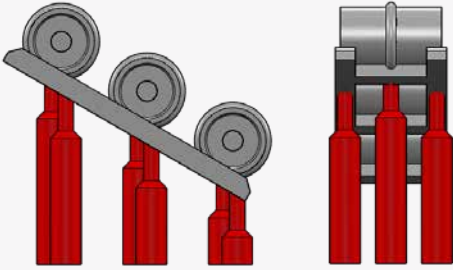

K

L

M

N

O
O
BLACK CAT MODELS PART LIST

- A - 2 PDR. POM POM MK.VIII GUN ON QUAD MOUNT MK.VII (x1)
- B - MK.II DEPTH CHARGE THROWER AND DEPTH CHARGES (x2)
- C - DEPTH CHARGES RELEASE TRACK FOR MK.VII DEPTH CHARGES (x1)
- D - 16' DINGHY (x1)
- E - 25' FAST MOTOR BOAT (x1), 25' MOTOR CUTTER (x1)
- F - 27' WHALER (x1), MK.IX QUADRUPLE TORPEDO TUBES (x1)
- G - CARLEY FLOAT N°20 (x8)
- H - STEAM WINDLASS (x1), CABLE REEL (x4), SAILING WHEEL (x1), COMPASS (x1), PELORUS (x1), ADMIRALTY 20" SIGNALLING PROJECTOR (x2), 44" SEARCHLIGHT PROJECTOR (x1)
- I - 4.7" GUN READY USE LOCKER TYPE 1 (x13), 4.7" GUN READY USE LOCKER TYPE 2 (x5), 4" GUN READY USE LOCKER (x4), 20MM AMMUNITION BOX (x2), 2PDR READY USE LOCKER (x2)
- J - PROPELLERS (x2), SMOKE POTS (x6)
- K - RANGEFINDER DIRECTOR MK.III (x1)
- L - GUNNERY CONTROL TOWER (x1)
- M & N - 20MM OERLIKON SINGLE (x6), 20MM OERLIKON TWIN MK.V (x4)
- O - TWIN 4.7"/45 MK.XII GUN ON MK.XIX MOUNTING (x4)
- P - 4"/45 GUN MK.XVI ON MK.XIX TWIN MOUNT (x1)

2 PDR. POM POM MK.VIII GUN ON QUAD

MK.II DEPTH CHARGE THROWER

DEPTH CHARGES RELEASE TRACK

N°20 CARLEY FLOAT, 16' DINGHY

25' FAST MOTOR BOAT, 25' MOTOR CUTTER

27' WHALER, MK.IX QUADRUPLE TORPEDO

EQUIPMENT BAR