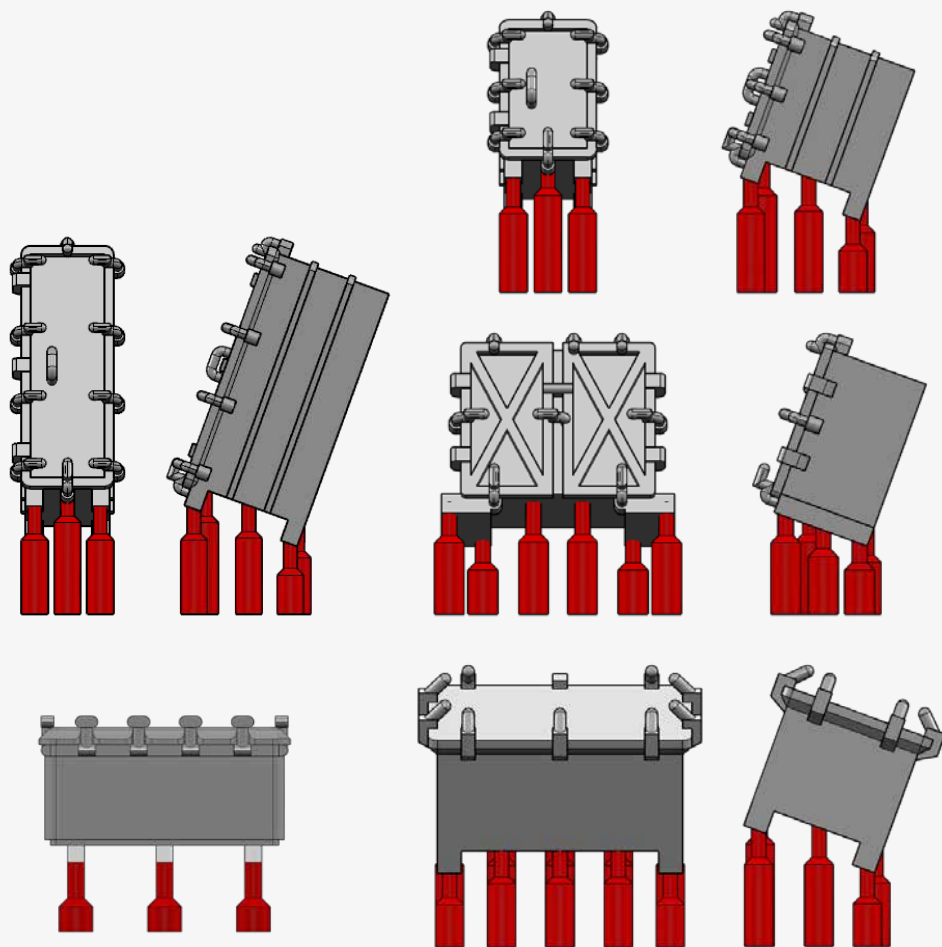

K

L

M

N

O
O
BLACK CAT MODELS PART LIST

- A - 2 PDR. POM POM MK.VIII GUN ON QUAD MOUNT MK.VII (x1)
- B - MK.II DEPTH CHARGE THROWER AND DEPTH CHARGES (x2)
- C - DEPTH CHARGES RELEASE TRACK FOR MK.VII DEPTH CHARGES (x1)
- D - 16' DINGHY (x1)
- E - 25' FAST MOTOR BOAT (x1), 25' MOTOR CUTTER (x1)
- F - 27' WHALER (x1), MK.IX QUADRUPLE TORPEDO TUBES (x1)
- G - CARLEY FLOAT N°20 (x8)
- H - STEAM WINDLASS (x1), CABLE REEL (x4), SAILING WHEEL (x1), COMPASS (x1), PELORUS (x1), ADMIRALTY 20" SIGNALLING PROJECTOR (x2), 44" SEARCHLIGHT PROJECTOR (x1)
- I - 4.7" GUN READY USE LOCKER TYPE 1 (x13), 4.7" GUN READY USE LOCKER TYPE 2 (x5), 4" GUN READY USE LOCKER (x4), 20MM AMMUNITION BOX (x2), 2PDR READY USE LOCKER (x2)
- J - PROPELLERS (x2), SMOKE POTS (x6)
- K - RANGEFINDER DIRECTOR MK.III (x1)
- L - GUNNERY CONTROL TOWER (x1)
- M & N - 20MM OERLIKON SINGLE (x6), 20MM OERLIKON TWIN MK.V (x4)
- O - TWIN 4.7"/45 MK.XII GUN ON MK.XIX MOUNTING (x4)
- P - 4"/45 GUN MK.XVI ON MK.XIX TWIN MOUNT (x1)

2 PDR. POM POM MK.VIII GUN ON QUAD

MK.II DEPTH CHARGE THROWER

DEPTH CHARGES RELEASE TRACK

N°20 CARLEY FLOAT, 16' DINGHY

25' FAST MOTOR BOAT, 25' MOTOR CUTTER

27' WHALER, MK.IX QUADRUPLE TORPEDO

EQUIPMENT BAR

READY USE LOCKERS BAR

PROPELLERS, SMOKE POTS

RANGEFINDER DIRECTOR MK.I

GUNNERY CONTROL TOWER

20MM OERLIKON SINGLE & TWIN

TWIN 4.7"/45 MK.XII GUN ON MK.XIX

4»/45 GUN MK.XVI ON MK.XIX TWIN MOUNT