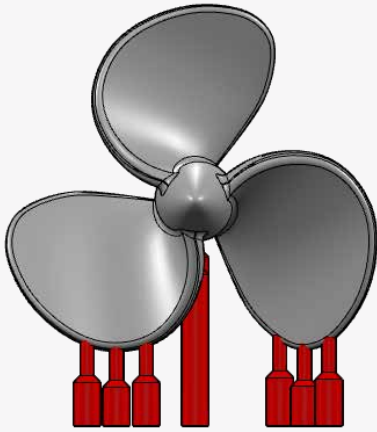

K

L

M

N

O
O
BLACK CAT MODELS PART LIST

- A - 2 PDR. POM POM MK.VIII GUN ON QUAD MOUNT MK.VII (x1)
- B - MK.II DEPTH CHARGE THROWER AND DEPTH CHARGES (x2)
- C - DEPTH CHARGES RELEASE TRACK FOR MK.VII DEPTH CHARGES (x1)
- D - 16' DINGHY (x1)
- E - 25' FAST MOTOR BOAT (x1), 25' MOTOR CUTTER (x1)
- F - 27' WHALER (x1), MK.IX QUADRUPLE TORPEDO TUBES (x1)
- G - CARLEY FLOAT N°20 (x8)
- H - STEAM WINDLASS (x1), CABLE REEL (x4), SAILING WHEEL (x1), COMPASS (x1), PELORUS (x1), ADMIRALTY 20" SIGNALLING PROJECTOR (x2), 44" SEARCHLIGHT PROJECTOR (x1)
- I - 4.7" GUN READY USE LOCKER TYPE 1 (x13), 4.7" GUN READY USE LOCKER TYPE 2 (x5), 4" GUN READY USE LOCKER (x4), 20MM AMMUNITION BOX (x2), 2PDR READY USE LOCKER (x2)
- J - PROPELLERS (x2), SMOKE POTS (x6)
- K - RANGEFINDER DIRECTOR MK.III (x1)
- L - GUNNERY CONTROL TOWER (x1)
- M & N - 20MM OERLIKON SINGLE (x6), 20MM OERLIKON TWIN MK.V (x4)
- O - TWIN 4.7"/45 MK.XII GUN ON MK.XIX MOUNTING (x4)
- P - 4"/45 GUN MK.XVI ON MK.XIX TWIN MOUNT (x1)

2 PDR. POM POM MK.VIII GUN ON QUAD

MK.II DEPTH CHARGE THROWER

DEPTH CHARGES RELEASE TRACK

N°20 CARLEY FLOAT, 16' DINGHY

25' FAST MOTOR BOAT, 25' MOTOR CUTTER

27' WHALER, MK.IX QUADRUPLE TORPEDO

EQUIPMENT BAR

READY USE LOCKERS BAR

PROPELLERS, SMOKE POTS

RANGEFINDER DIRECTOR MK.I

GUNNERY CONTROL TOWER

20MM OERLIKON SINGLE & TWIN

TWIN 4.7"/45 MK.XII GUN ON MK.XIX

4»/45 GUN MK.XVI ON MK.XIX TWIN MOUNT