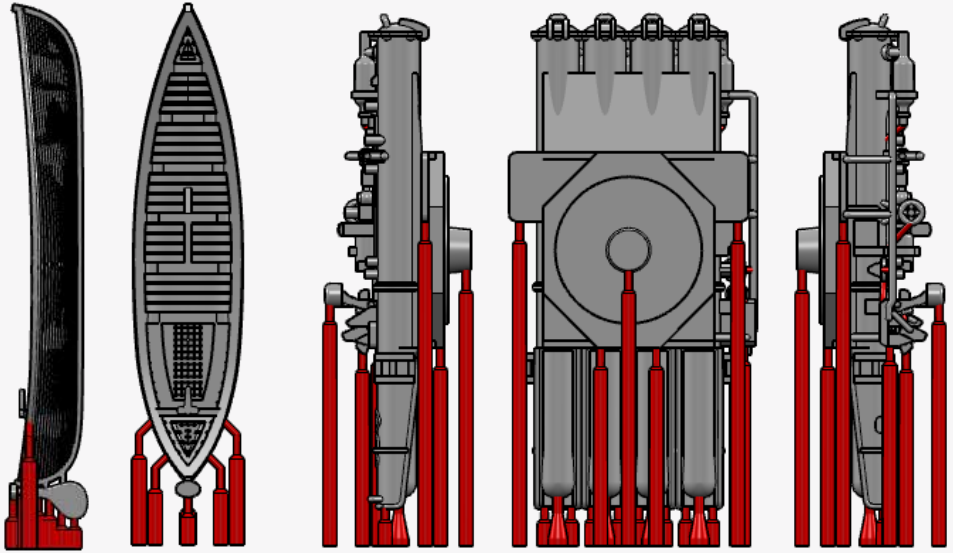

K

L

M

N

O
O
BLACK CAT MODELS PART LIST

- A - 2 PDR. POM POM MK.VIII GUN ON QUAD MOUNT MK.VII (x1)
- B - MK.II DEPTH CHARGE THROWER AND DEPTH CHARGES (x2)
- C - DEPTH CHARGES RELEASE TRACK FOR MK.VII DEPTH CHARGES (x1)
- D - 16' DINGHY (x1)
- E - 25' FAST MOTOR BOAT (x1), 25' MOTOR CUTTER (x1)
- F - 27' WHALER (x1), MK.IX QUADRUPLE TORPEDO TUBES (x1)
- G - CARLEY FLOAT N°20 (x8)
- H - STEAM WINDLASS (x1), CABLE REEL (x4), SAILING WHEEL (x1), COMPASS (x1), PELORUS (x1), ADMIRALTY 20" SIGNALLING PROJECTOR (x2), 44" SEARCHLIGHT PROJECTOR (x1)
- I - 4.7" GUN READY USE LOCKER TYPE 1 (x13), 4.7" GUN READY USE LOCKER TYPE 2 (x5), 4" GUN READY USE LOCKER (x4), 20MM AMMUNITION BOX (x2), 2PDR READY USE LOCKER (x2)
- J - PROPELLERS (x2), SMOKE POTS (x6)
- K - RANGEFINDER DIRECTOR MK.III (x1)
- L - GUNNERY CONTROL TOWER (x1)
- M & N - 20MM OERLIKON SINGLE (x6), 20MM OERLIKON TWIN MK.V (x4)
- O - TWIN 4.7"/45 MK.XII GUN ON MK.XIX MOUNTING (x4)
- P - 4"/45 GUN MK.XVI ON MK.XIX TWIN MOUNT (x1)

2 PDR. POM POM MK.VIII GUN ON QUAD

MK.II DEPTH CHARGE THROWER

DEPTH CHARGES RELEASE TRACK

N°20 CARLEY FLOAT, 16' DINGHY

25' FAST MOTOR BOAT, 25' MOTOR CUTTER

27' WHALER, MK.IX QUADRUPLE TORPEDO

EQUIPMENT BAR

READY USE LOCKERS BAR

PROPELLERS, SMOKE POTS

RANGEFINDER DIRECTOR MK.I

GUNNERY CONTROL TOWER

20MM OERLIKON SINGLE & TWIN

TWIN 4.7"/45 MK.XII GUN ON MK.XIX

4»/45 GUN MK.XVI ON MK.XIX TWIN MOUNT