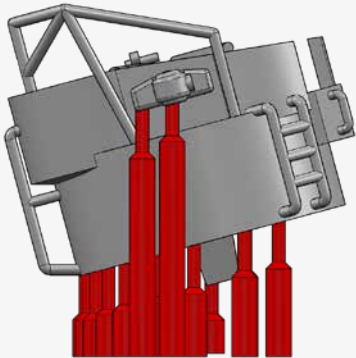

K

L

M

N

O
O
BLACK CAT MODELS PART LIST

- A - 2 PDR. POM POM MK.VIII GUN ON QUAD MOUNT MK.VII (x1)
- B - MK.II DEPTH CHARGE THROWER AND DEPTH CHARGES (x2)
- C - DEPTH CHARGES RELEASE TRACK FOR MK.VII DEPTH CHARGES (x1)
- D - 16' DINGHY (x1)
- E - 25' FAST MOTOR BOAT (x1), 25' MOTOR CUTTER (x1)
- F - 27' WHALER (x1), MK.IX QUADRUPLE TORPEDO TUBES (x1)
- G - CARLEY FLOAT N°20 (x8)
- H - STEAM WINDLASS (x1), CABLE REEL (x4), SAILING WHEEL (x1), COMPASS (x1), PELORUS (x1), ADMIRALTY 20" SIGNALLING PROJECTOR (x2), 44" SEARCHLIGHT PROJECTOR (x1)
- I - 4.7" GUN READY USE LOCKER TYPE 1 (x13), 4.7" GUN READY USE LOCKER TYPE 2 (x5), 4" GUN READY USE LOCKER (x4), 20MM AMMUNITION BOX (x2), 2PDR READY USE LOCKER (x2)
- J - PROPELLERS (x2), SMOKE POTS (x6)
- K - RANGEFINDER DIRECTOR MK.III (x1)
- L - GUNNERY CONTROL TOWER (x1)
- M & N - 20MM OERLIKON SINGLE (x6), 20MM OERLIKON TWIN MK.V (x4)
- O - TWIN 4.7"/45 MK.XII GUN ON MK.XIX MOUNTING (x4)
- P - 4"/45 GUN MK.XVI ON MK.XIX TWIN MOUNT (x1)

2 PDR. POM POM MK.VIII GUN ON QUAD

MK.II DEPTH CHARGE THROWER

DEPTH CHARGES RELEASE TRACK

N°20 CARLEY FLOAT, 16' DINGHY

25' FAST MOTOR BOAT, 25' MOTOR CUTTER

27' WHALER, MK.IX QUADRUPLE TORPEDO

EQUIPMENT BAR

READY USE LOCKERS BAR

PROPELLERS, SMOKE POTS

RANGEFINDER DIRECTOR MK.I

GUNNERY CONTROL TOWER

20MM OERLIKON SINGLE & TWIN

TWIN 4.7"/45 MK.XII GUN ON MK.XIX

4»/45 GUN MK.XVI ON MK.XIX TWIN MOUNT