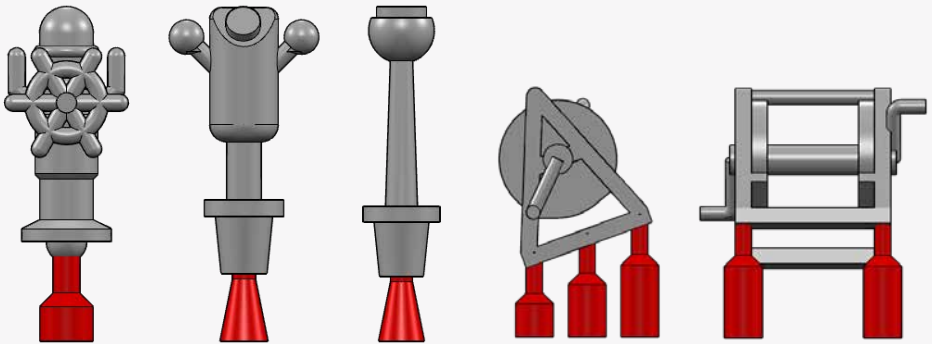

K

L

M

N

O
O
BLACK CAT MODELS PART LIST

- A - 2 PDR. POM POM MK.VIII GUN ON QUAD MOUNT MK.VII (x1)
- B - MK.II DEPTH CHARGE THROWER AND DEPTH CHARGES (x2)
- C - DEPTH CHARGES RELEASE TRACK FOR MK.VII DEPTH CHARGES (x1)
- D - 16' DINGHY (x1)
- E - 25' FAST MOTOR BOAT (x1), 25' MOTOR CUTTER (x1)
- F - 27' WHALER (x1), MK.IX QUADRUPLE TORPEDO TUBES (x1)
- G - CARLEY FLOAT N°20 (x8)
- H - STEAM WINDLASS (x1), CABLE REEL (x4), SAILING WHEEL (x1), COMPASS (x1), PELORUS (x1), ADMIRALTY 20" SIGNALLING PROJECTOR (x2), 44" SEARCHLIGHT PROJECTOR (x1)
- I - 4.7" GUN READY USE LOCKER TYPE 1 (x13), 4.7" GUN READY USE LOCKER TYPE 2 (x5), 4" GUN READY USE LOCKER (x4), 20MM AMMUNITION BOX (x2), 2PDR READY USE LOCKER (x2)
- J - PROPELLERS (x2), SMOKE POTS (x6)
- K - RANGEFINDER DIRECTOR MK.III (x1)
- L - GUNNERY CONTROL TOWER (x1)
- M & N - 20MM OERLIKON SINGLE (x6), 20MM OERLIKON TWIN MK.V (x4)
- O - TWIN 4.7"/45 MK.XII GUN ON MK.XIX MOUNTING (x4)
- P - 4"/45 GUN MK.XVI ON MK.XIX TWIN MOUNT (x1)

2 PDR. POM POM MK.VIII GUN ON QUAD

MK.II DEPTH CHARGE THROWER

DEPTH CHARGES RELEASE TRACK

N°20 CARLEY FLOAT, 16' DINGHY

25' FAST MOTOR BOAT, 25' MOTOR CUTTER

27' WHALER, MK.IX QUADRUPLE TORPEDO

EQUIPMENT BAR

READY USE LOCKERS BAR

PROPELLERS, SMOKE POTS

RANGEFINDER DIRECTOR MK.I

GUNNERY CONTROL TOWER

20MM OERLIKON SINGLE & TWIN

TWIN 4.7"/45 MK.XII GUN ON MK.XIX

4»/45 GUN MK.XVI ON MK.XIX TWIN MOUNT