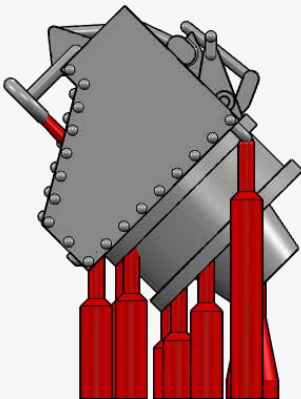

K

L

M

N

O
O
BLACK CAT MODELS PART LIST

- A - 2 PDR. POM POM MK.VIII GUN ON QUAD MOUNT MK.VII (x1)
- B - MK.II DEPTH CHARGE THROWER AND DEPTH CHARGES (x2)
- C - DEPTH CHARGES RELEASE TRACK FOR MK.VII DEPTH CHARGES (x1)
- D - 16' DINGHY (x1)
- E - 25' FAST MOTOR BOAT (x1), 25' MOTOR CUTTER (x1)
- F - 27' WHALER (x1), MK.IX QUADRUPLE TORPEDO TUBES (x1)
- G - CARLEY FLOAT N°20 (x8)
- H - STEAM WINDLASS (x1), CABLE REEL (x4), SAILING WHEEL (x1), COMPASS (x1), PELORUS (x1), ADMIRALTY 20" SIGNALLING PROJECTOR (x2), 44" SEARCHLIGHT PROJECTOR (x1)
- I - 4.7" GUN READY USE LOCKER TYPE 1 (x13), 4.7" GUN READY USE LOCKER TYPE 2 (x5), 4" GUN READY USE LOCKER (x4), 20MM AMMUNITION BOX (x2), 2PDR READY USE LOCKER (x2)
- J - PROPELLERS (x2), SMOKE POTS (x6)
- K - RANGEFINDER DIRECTOR MK.III (x1)
- L - GUNNERY CONTROL TOWER (x1)
- M & N - 20MM OERLIKON SINGLE (x6), 20MM OERLIKON TWIN MK.V (x4)
- O - TWIN 4.7"/45 MK.XII GUN ON MK.XIX MOUNTING (x4)
- P - 4"/45 GUN MK.XVI ON MK.XIX TWIN MOUNT (x1)

2 PDR. POM POM MK.VIII GUN ON QUAD

MK.II DEPTH CHARGE THROWER

DEPTH CHARGES RELEASE TRACK

N°20 CARLEY FLOAT, 16' DINGHY

25' FAST MOTOR BOAT, 25' MOTOR CUTTER

27' WHALER, MK.IX QUADRUPLE TORPEDO

EQUIPMENT BAR

READY USE LOCKERS BAR

PROPELLERS, SMOKE POTS

RANGEFINDER DIRECTOR MK.I

GUNNERY CONTROL TOWER

20MM OERLIKON SINGLE & TWIN

TWIN 4.7"/45 MK.XII GUN ON MK.XIX

4»/45 GUN MK.XVI ON MK.XIX TWIN MOUNT