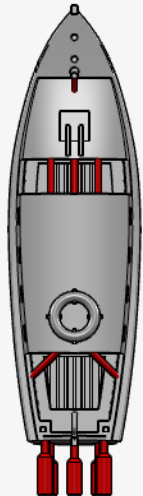

H7

I1

I2

I3

I4

I5

J1

J2

K

L

M

N

O
O
BLACK CAT MODELS PART LIST

- A - 2 PDR. POM POM MK.VIII GUN ON QUAD MOUNT MK.VII (x1)
- B - MK.II DEPTH CHARGE THROWER AND DEPTH CHARGES (x2)
- C - DEPTH CHARGES RELEASE TRACK FOR MK.VII DEPTH CHARGES (x1)
- D - 16' DINGHY (x1)
- E - 25' FAST MOTOR BOAT (x1), 25' MOTOR CUTTER (x1)
- F - 27' WHALER (x1), MK.IX QUADRUPLE TORPEDO TUBES (x1)
- G - CARLEY FLOAT N°20 (x8)
- H - STEAM WINDLASS (x1), CABLE REEL (x4), SAILING WHEEL (x1), COMPASS (x1), PELORUS (x1), ADMIRALTY 20" SIGNALLING PROJECTOR (x2), 44" SEARCHLIGHT PROJECTOR (x1)
- I - 4.7" GUN READY USE LOCKER TYPE 1 (x13), 4.7" GUN READY USE LOCKER TYPE 2 (x5), 4" GUN READY USE LOCKER (x4), 20MM AMMUNITION BOX (x2), 2PDR READY USE LOCKER (x2)
- J - PROPELLERS (x2), SMOKE POTS (x6)
- K - RANGEFINDER DIRECTOR MK.III (x1)
- L - GUNNERY CONTROL TOWER (x1)
- M & N - 20MM OERLIKON SINGLE (x6), 20MM OERLIKON TWIN MK.V (x4)
- O - TWIN 4.7"/45 MK.XII GUN ON MK.XIX MOUNTING (x4)
- P - 4"/45 GUN MK.XVI ON MK.XIX TWIN MOUNT (x1)

2 PDR. POM POM MK.VIII GUN ON QUAD

MK.II DEPTH CHARGE THROWER

DEPTH CHARGES RELEASE TRACK

N°20 CARLEY FLOAT, 16' DINGHY

25' FAST MOTOR BOAT, 25' MOTOR CUTTER

27' WHALER, MK.IX QUADRUPLE TORPEDO

EQUIPMENT BAR

READY USE LOCKERS BAR

PROPELLERS, SMOKE POTS

RANGEFINDER DIRECTOR MK.I

GUNNERY CONTROL TOWER

20MM OERLIKON SINGLE & TWIN

TWIN 4.7"/45 MK.XII GUN ON MK.XIX

4»/45 GUN MK.XVI ON MK.XIX TWIN MOUNT