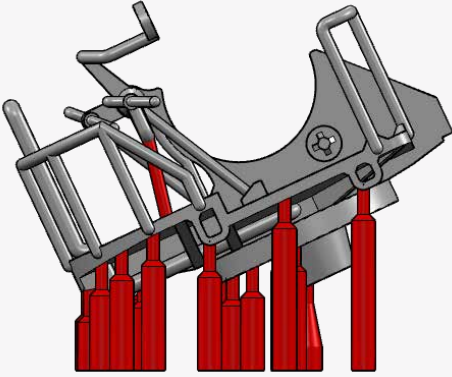

K

L

M

N

O
O
BLACK CAT MODELS PART LIST

- A - 2 PDR. POM POM MK.VIII GUN ON QUAD MOUNT MK.VII (x1)
- B - MK.II DEPTH CHARGE THROWER AND DEPTH CHARGES (x2)
- C - DEPTH CHARGES RELEASE TRACK FOR MK.VII DEPTH CHARGES (x1)
- D - 16' DINGHY (x1)
- E - 25' FAST MOTOR BOAT (x1), 25' MOTOR CUTTER (x1)
- F - 27' WHALER (x1), MK.IX QUADRUPLE TORPEDO TUBES (x1)
- G - CARLEY FLOAT N°20 (x8)
- H - STEAM WINDLASS (x1), CABLE REEL (x4), SAILING WHEEL (x1), COMPASS (x1), PELORUS (x1), ADMIRALTY 20" SIGNALLING PROJECTOR (x2), 44" SEARCHLIGHT PROJECTOR (x1)
- I - 4.7" GUN READY USE LOCKER TYPE 1 (x13), 4.7" GUN READY USE LOCKER TYPE 2 (x5), 4" GUN READY USE LOCKER (x4), 20MM AMMUNITION BOX (x2), 2PDR READY USE LOCKER (x2)
- J - PROPELLERS (x2), SMOKE POTS (x6)
- K - RANGEFINDER DIRECTOR MK.III (x1)
- L - GUNNERY CONTROL TOWER (x1)
- M & N - 20MM OERLIKON SINGLE (x6), 20MM OERLIKON TWIN MK.V (x4)
- O - TWIN 4.7"/45 MK.XII GUN ON MK.XIX MOUNTING (x4)
- P - 4"/45 GUN MK.XVI ON MK.XIX TWIN MOUNT (x1)

2 PDR. POM POM MK.VIII GUN ON QUAD

MK.II DEPTH CHARGE THROWER

DEPTH CHARGES RELEASE TRACK

N°20 CARLEY FLOAT, 16' DINGHY

25' FAST MOTOR BOAT, 25' MOTOR CUTTER

27' WHALER, MK.IX QUADRUPLE TORPEDO

EQUIPMENT BAR

READY USE LOCKERS BAR

PROPELLERS, SMOKE POTS

RANGEFINDER DIRECTOR MK.I

GUNNERY CONTROL TOWER

20MM OERLIKON SINGLE & TWIN

TWIN 4.7"/45 MK.XII GUN ON MK.XIX

4»/45 GUN MK.XVI ON MK.XIX TWIN MOUNT