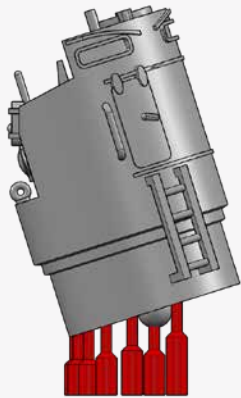

K

L

M

N

O
O
BLACK CAT MODELS PART LIST

- A - 2 PDR. POM POM MK.VIII GUN ON QUAD MOUNT MK.VII (x1)
- B - MK.II DEPTH CHARGE THROWER AND DEPTH CHARGES (x2)
- C - DEPTH CHARGES RELEASE TRACK FOR MK.VII DEPTH CHARGES (x1)
- D - 16' DINGHY (x1)
- E - 25' FAST MOTOR BOAT (x1), 25' MOTOR CUTTER (x1)
- F - 27' WHALER (x1), MK.IX QUADRUPLE TORPEDO TUBES (x1)
- G - CARLEY FLOAT N°20 (x8)
- H - STEAM WINDLASS (x1), CABLE REEL (x4), SAILING WHEEL (x1), COMPASS (x1), PELORUS (x1), ADMIRALTY 20" SIGNALLING PROJECTOR (x2), 44" SEARCHLIGHT PROJECTOR (x1)
- I - 4.7" GUN READY USE LOCKER TYPE 1 (x13), 4.7" GUN READY USE LOCKER TYPE 2 (x5), 4" GUN READY USE LOCKER (x4), 20MM AMMUNITION BOX (x2), 2PDR READY USE LOCKER (x2)
- J - PROPELLERS (x2), SMOKE POTS (x6)
- K - RANGEFINDER DIRECTOR MK.III (x1)
- L - GUNNERY CONTROL TOWER (x1)
- M & N - 20MM OERLIKON SINGLE (x6), 20MM OERLIKON TWIN MK.V (x4)
- O - TWIN 4.7"/45 MK.XII GUN ON MK.XIX MOUNTING (x4)
- P - 4"/45 GUN MK.XVI ON MK.XIX TWIN MOUNT (x1)

2 PDR. POM POM MK.VIII GUN ON QUAD

MK.II DEPTH CHARGE THROWER

DEPTH CHARGES RELEASE TRACK

N°20 CARLEY FLOAT, 16' DINGHY

25' FAST MOTOR BOAT, 25' MOTOR CUTTER

27' WHALER, MK.IX QUADRUPLE TORPEDO

EQUIPMENT BAR

READY USE LOCKERS BAR

PROPELLERS, SMOKE POTS

RANGEFINDER DIRECTOR MK.I

GUNNERY CONTROL TOWER

20MM OERLIKON SINGLE & TWIN

TWIN 4.7"/45 MK.XII GUN ON MK.XIX

4»/45 GUN MK.XVI ON MK.XIX TWIN MOUNT