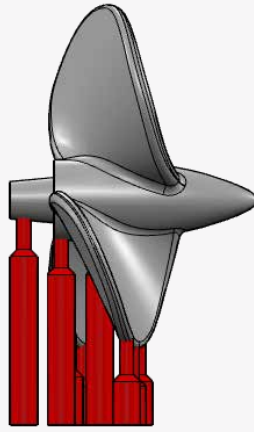

K

L

M

N

O
O
BLACK CAT MODELS PART LIST

- A - 2 PDR. POM POM MK.VIII GUN ON QUAD MOUNT MK.VII (x1)
- B - MK.II DEPTH CHARGE THROWER AND DEPTH CHARGES (x2)
- C - DEPTH CHARGES RELEASE TRACK FOR MK.VII DEPTH CHARGES (x1)
- D - 16' DINGHY (x1)
- E - 25' FAST MOTOR BOAT (x1), 25' MOTOR CUTTER (x1)
- F - 27' WHALER (x1), MK.IX QUADRUPLE TORPEDO TUBES (x1)
- G - CARLEY FLOAT N°20 (x8)
- H - STEAM WINDLASS (x1), CABLE REEL (x4), SAILING WHEEL (x1), COMPASS (x1), PELORUS (x1), ADMIRALTY 20" SIGNALLING PROJECTOR (x2), 44" SEARCHLIGHT PROJECTOR (x1)
- I - 4.7" GUN READY USE LOCKER TYPE 1 (x13), 4.7" GUN READY USE LOCKER TYPE 2 (x5), 4" GUN READY USE LOCKER (x4), 20MM AMMUNITION BOX (x2), 2PDR READY USE LOCKER (x2)
- J - PROPELLERS (x2), SMOKE POTS (x6)
- K - RANGEFINDER DIRECTOR MK.III (x1)
- L - GUNNERY CONTROL TOWER (x1)
- M & N - 20MM OERLIKON SINGLE (x6), 20MM OERLIKON TWIN MK.V (x4)
- O - TWIN 4.7"/45 MK.XII GUN ON MK.XIX MOUNTING (x4)
- P - 4"/45 GUN MK.XVI ON MK.XIX TWIN MOUNT (x1)

2 PDR. POM POM MK.VIII GUN ON QUAD

MK.II DEPTH CHARGE THROWER

DEPTH CHARGES RELEASE TRACK

N°20 CARLEY FLOAT, 16' DINGHY

25' FAST MOTOR BOAT, 25' MOTOR CUTTER

27' WHALER, MK.IX QUADRUPLE TORPEDO

EQUIPMENT BAR

READY USE LOCKERS BAR

PROPELLERS, SMOKE POTS

RANGEFINDER DIRECTOR MK.I

GUNNERY CONTROL TOWER

20MM OERLIKON SINGLE & TWIN

TWIN 4.7"/45 MK.XII GUN ON MK.XIX

4»/45 GUN MK.XVI ON MK.XIX TWIN MOUNT