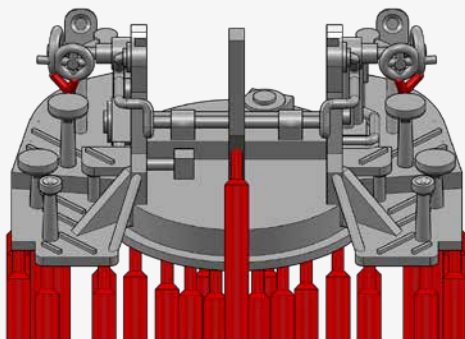

K

L

M

N

O
O
BLACK CAT MODELS PART LIST

- A - 2 PDR. POM POM MK.VIII GUN ON QUAD MOUNT MK.VII (x1)
- B - MK.II DEPTH CHARGE THROWER AND DEPTH CHARGES (x2)
- C - DEPTH CHARGES RELEASE TRACK FOR MK.VII DEPTH CHARGES (x1)
- D - 16' DINGHY (x1)
- E - 25' FAST MOTOR BOAT (x1), 25' MOTOR CUTTER (x1)
- F - 27' WHALER (x1), MK.IX QUADRUPLE TORPEDO TUBES (x1)
- G - CARLEY FLOAT N°20 (x8)
- H - STEAM WINDLASS (x1), CABLE REEL (x4), SAILING WHEEL (x1), COMPASS (x1), PELORUS (x1), ADMIRALTY 20" SIGNALLING PROJECTOR (x2), 44" SEARCHLIGHT PROJECTOR (x1)
- I - 4.7" GUN READY USE LOCKER TYPE 1 (x13), 4.7" GUN READY USE LOCKER TYPE 2 (x5), 4" GUN READY USE LOCKER (x4), 20MM AMMUNITION BOX (x2), 2PDR READY USE LOCKER (x2)
- J - PROPELLERS (x2), SMOKE POTS (x6)
- K - RANGEFINDER DIRECTOR MK.III (x1)
- L - GUNNERY CONTROL TOWER (x1)
- M & N - 20MM OERLIKON SINGLE (x6), 20MM OERLIKON TWIN MK.V (x4)
- O - TWIN 4.7"/45 MK.XII GUN ON MK.XIX MOUNTING (x4)
- P - 4"/45 GUN MK.XVI ON MK.XIX TWIN MOUNT (x1)

2 PDR. POM POM MK.VIII GUN ON QUAD

MK.II DEPTH CHARGE THROWER

DEPTH CHARGES RELEASE TRACK

N°20 CARLEY FLOAT, 16' DINGHY

25' FAST MOTOR BOAT, 25' MOTOR CUTTER

27' WHALER, MK.IX QUADRUPLE TORPEDO

EQUIPMENT BAR

READY USE LOCKERS BAR

PROPELLERS, SMOKE POTS

RANGEFINDER DIRECTOR MK.I

GUNNERY CONTROL TOWER

20MM OERLIKON SINGLE & TWIN

TWIN 4.7"/45 MK.XII GUN ON MK.XIX

4»/45 GUN MK.XVI ON MK.XIX TWIN MOUNT