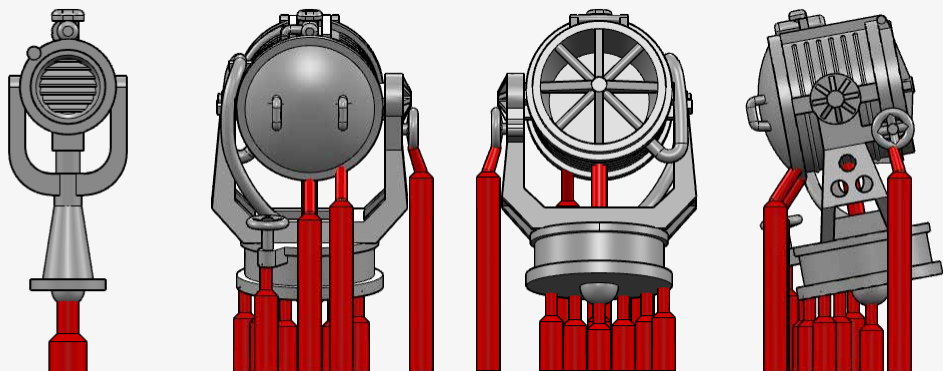

K

L

M

N

O
O
BLACK CAT MODELS PART LIST

- A - 2 PDR. POM POM MK.VIII GUN ON QUAD MOUNT MK.VII (x1)
- B - MK.II DEPTH CHARGE THROWER AND DEPTH CHARGES (x2)
- C - DEPTH CHARGES RELEASE TRACK FOR MK.VII DEPTH CHARGES (x1)
- D - 16' DINGHY (x1)
- E - 25' FAST MOTOR BOAT (x1), 25' MOTOR CUTTER (x1)
- F - 27' WHALER (x1), MK.IX QUADRUPLE TORPEDO TUBES (x1)
- G - CARLEY FLOAT N°20 (x8)
- H - STEAM WINDLASS (x1), CABLE REEL (x4), SAILING WHEEL (x1), COMPASS (x1), PELORUS (x1), ADMIRALTY 20" SIGNALLING PROJECTOR (x2), 44" SEARCHLIGHT PROJECTOR (x1)
- I - 4.7" GUN READY USE LOCKER TYPE 1 (x13), 4.7" GUN READY USE LOCKER TYPE 2 (x5), 4" GUN READY USE LOCKER (x4), 20MM AMMUNITION BOX (x2), 2PDR READY USE LOCKER (x2)
- J - PROPELLERS (x2), SMOKE POTS (x6)
- K - RANGEFINDER DIRECTOR MK.III (x1)
- L - GUNNERY CONTROL TOWER (x1)
- M & N - 20MM OERLIKON SINGLE (x6), 20MM OERLIKON TWIN MK.V (x4)
- O - TWIN 4.7"/45 MK.XII GUN ON MK.XIX MOUNTING (x4)
- P - 4"/45 GUN MK.XVI ON MK.XIX TWIN MOUNT (x1)

2 PDR. POM POM MK.VIII GUN ON QUAD

MK.II DEPTH CHARGE THROWER

DEPTH CHARGES RELEASE TRACK

N°20 CARLEY FLOAT, 16' DINGHY

25' FAST MOTOR BOAT, 25' MOTOR CUTTER

27' WHALER, MK.IX QUADRUPLE TORPEDO

EQUIPMENT BAR

READY USE LOCKERS BAR

PROPELLERS, SMOKE POTS

RANGEFINDER DIRECTOR MK.I

GUNNERY CONTROL TOWER

20MM OERLIKON SINGLE & TWIN

TWIN 4.7"/45 MK.XII GUN ON MK.XIX

4»/45 GUN MK.XVI ON MK.XIX TWIN MOUNT