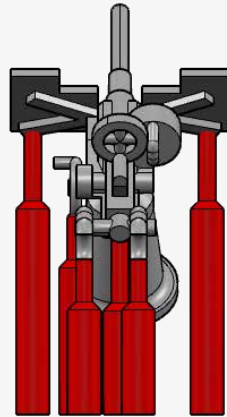

K

L

M

N

O
O
BLACK CAT MODELS PART LIST

- A - 2 PDR. POM POM MK.VIII GUN ON QUAD MOUNT MK.VII (x1)
- B - MK.II DEPTH CHARGE THROWER AND DEPTH CHARGES (x2)
- C - DEPTH CHARGES RELEASE TRACK FOR MK.VII DEPTH CHARGES (x1)
- D - 16' DINGHY (x1)
- E - 25' FAST MOTOR BOAT (x1), 25' MOTOR CUTTER (x1)
- F - 27' WHALER (x1), MK.IX QUADRUPLE TORPEDO TUBES (x1)
- G - CARLEY FLOAT N°20 (x8)
- H - STEAM WINDLASS (x1), CABLE REEL (x4), SAILING WHEEL (x1), COMPASS (x1), PELORUS (x1), ADMIRALTY 20" SIGNALLING PROJECTOR (x2), 44" SEARCHLIGHT PROJECTOR (x1)
- I - 4.7" GUN READY USE LOCKER TYPE 1 (x13), 4.7" GUN READY USE LOCKER TYPE 2 (x5), 4" GUN READY USE LOCKER (x4), 20MM AMMUNITION BOX (x2), 2PDR READY USE LOCKER (x2)
- J - PROPELLERS (x2), SMOKE POTS (x6)
- K - RANGEFINDER DIRECTOR MK.III (x1)
- L - GUNNERY CONTROL TOWER (x1)
- M & N - 20MM OERLIKON SINGLE (x6), 20MM OERLIKON TWIN MK.V (x4)
- O - TWIN 4.7"/45 MK.XII GUN ON MK.XIX MOUNTING (x4)
- P - 4"/45 GUN MK.XVI ON MK.XIX TWIN MOUNT (x1)

2 PDR. POM POM MK.VIII GUN ON QUAD

MK.II DEPTH CHARGE THROWER

DEPTH CHARGES RELEASE TRACK

N°20 CARLEY FLOAT, 16' DINGHY

25' FAST MOTOR BOAT, 25' MOTOR CUTTER

27' WHALER, MK.IX QUADRUPLE TORPEDO

EQUIPMENT BAR

READY USE LOCKERS BAR

PROPELLERS, SMOKE POTS

RANGEFINDER DIRECTOR MK.I

GUNNERY CONTROL TOWER

20MM OERLIKON SINGLE & TWIN

TWIN 4.7"/45 MK.XII GUN ON MK.XIX

4»/45 GUN MK.XVI ON MK.XIX TWIN MOUNT