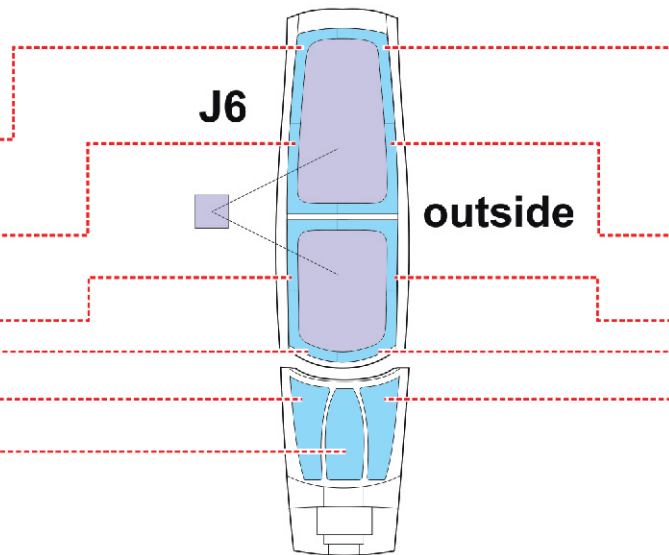

F-14D TFace

EX 625

for kit **TAMIYA**

scale **1/48**

LIQUID MASK ■