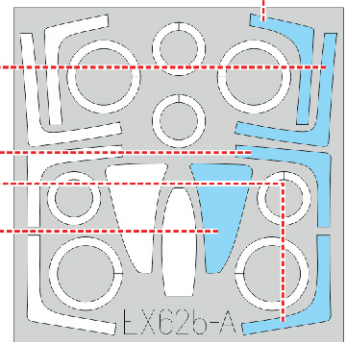

F-14D TFace

EX 625

for kit **TAMIYA**

scale **1/48**

LIQUID MASK ■