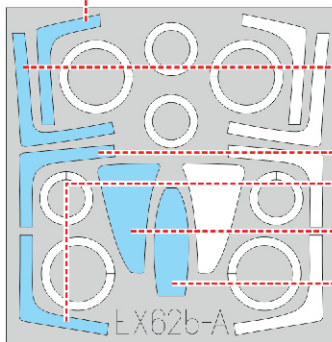

F-14D TFace

EX 625

for kit **TAMIYA**

scale **1/48**

LIQUID MASK ■