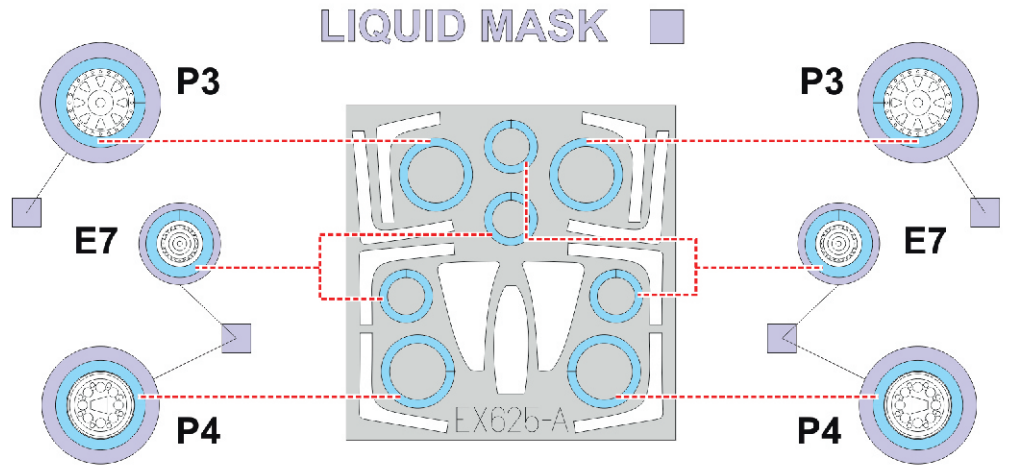

F-14D TFace

EX 625

for kit **TAMIYA**

scale **1/48**

LIQUID MASK ■