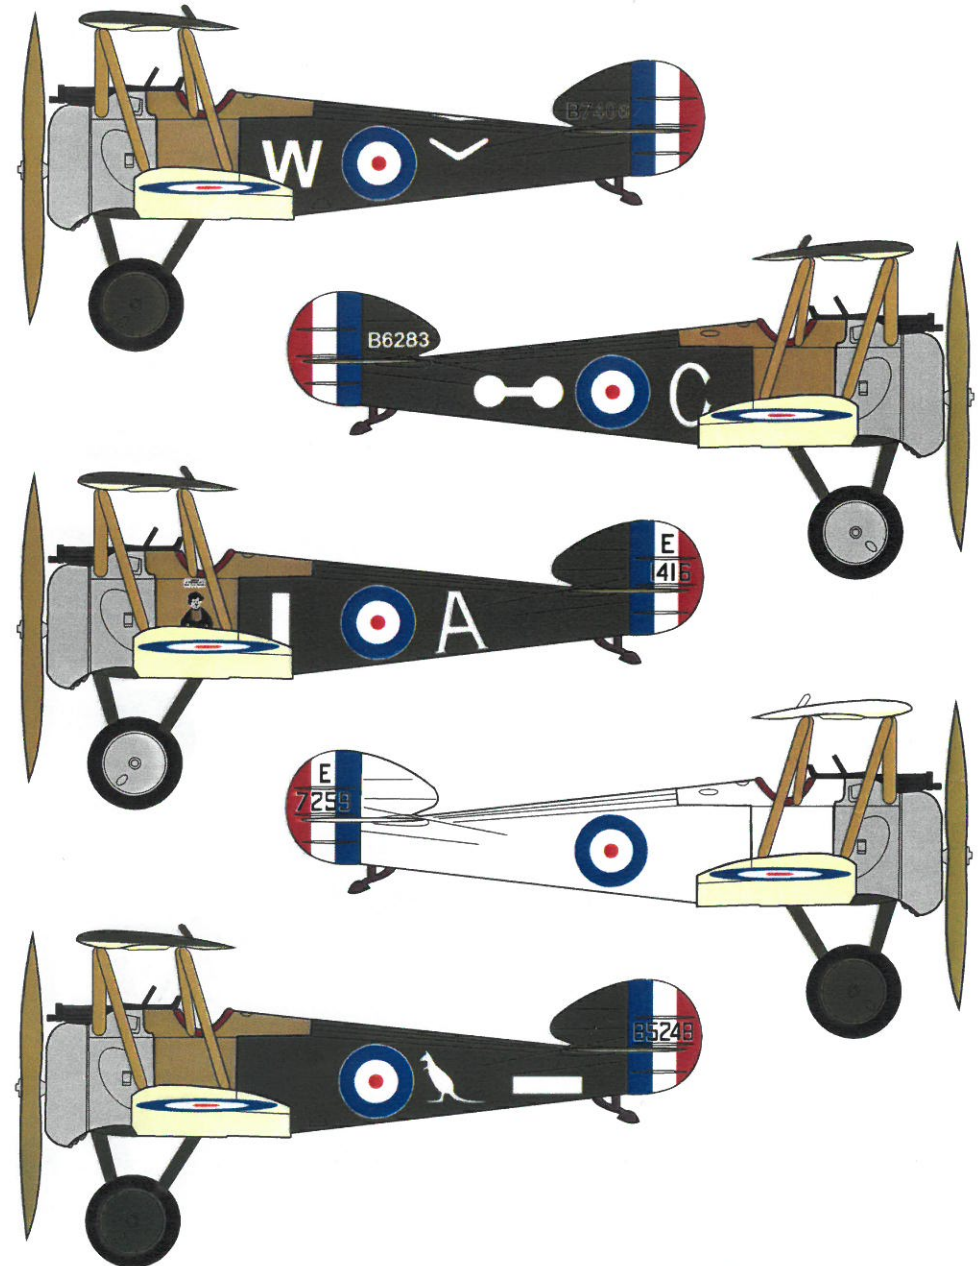

Aussie Decals © Copyright