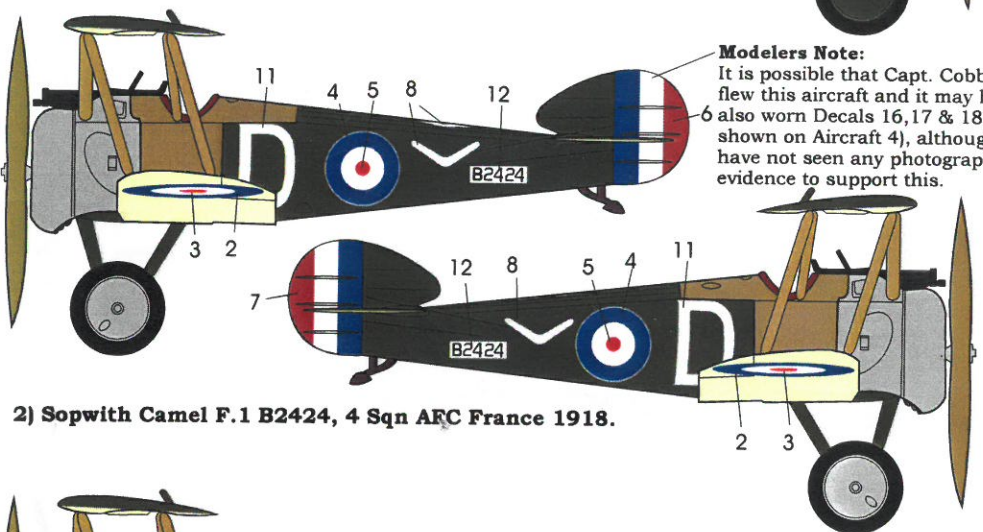

**Sopwith Camel F1  
WWI - AFC & RFC**

**Aussie Decals** © Copyright

1) Sopwith Camel F.1 B7406 Capt. Herbert Watson, 4 Sqn AFC, France, Mid 1918.

4) Sopwith Camel F.1 E1416 Capt. Arthur Cobby, 4 Sqn AFC France, Mid 1918.

**Modelers Note:**  
Decal 20 is optional as this aircraft has been depicted with and without the Code numbers.

2) Sopwith Camel F.1 B2424, 4 Sqn AFC France 1918.

**Modelers Note:**  
It is possible that Capt. Cobby also flew this aircraft and it may have also worn Decals 16, 17 & 18 as shown on Aircraft 4), although we have not seen any photographic evidence to support this.