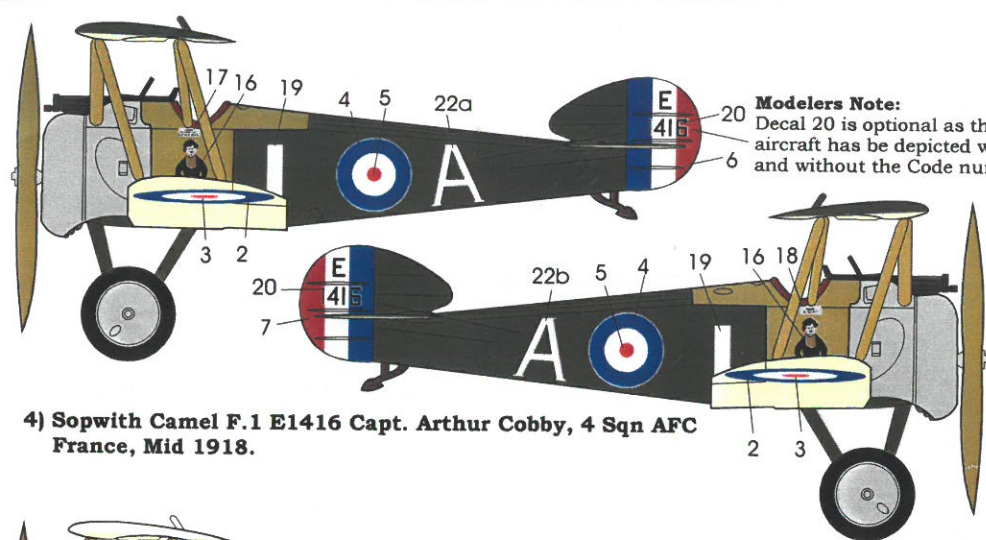

Modelers Note:
Decal 20 is optional as this aircraft has been depicted with and without the Code numbers.