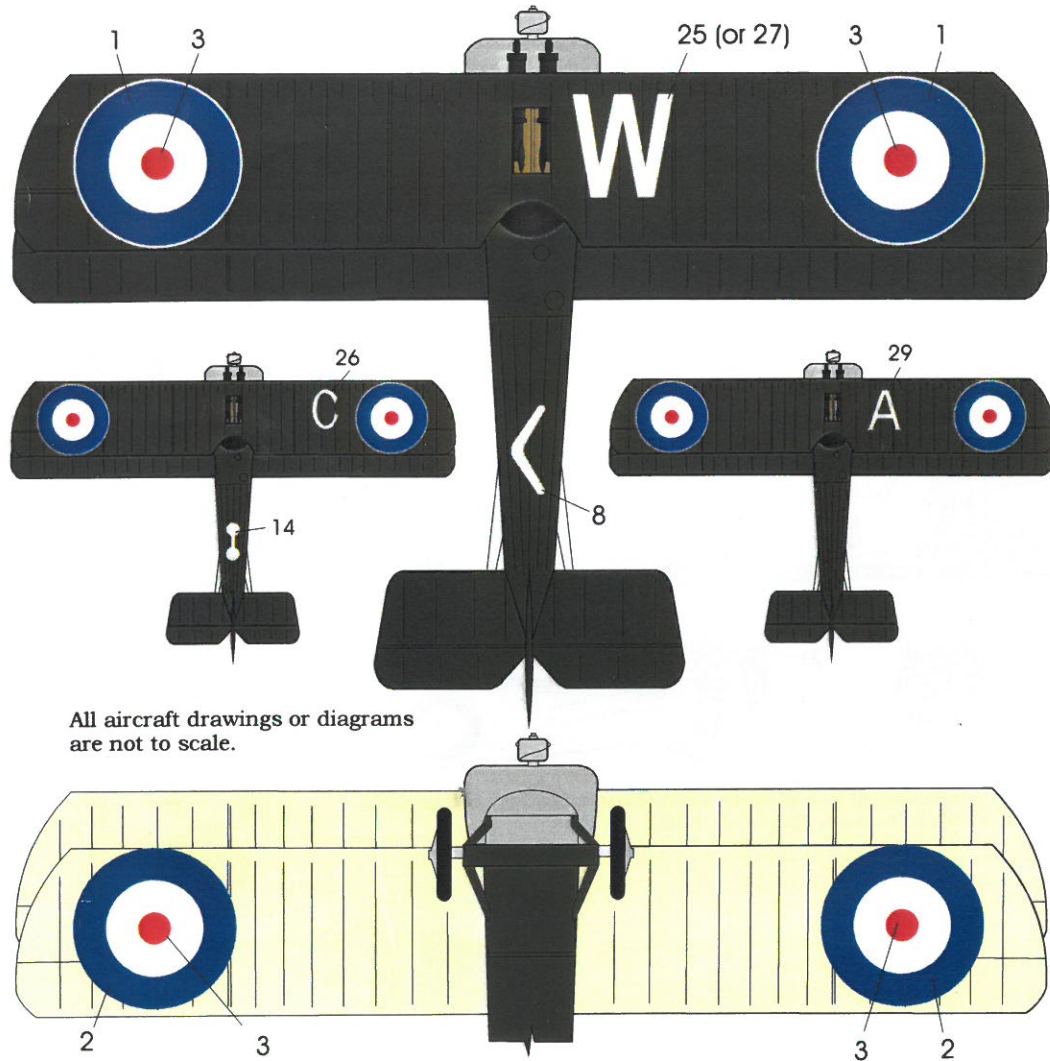

**Sopwith Camel F1  
AFC - WWI  
Plan Decal Placement**

All aircraft drawings or diagrams are not to scale.

**Colours:**

- PC-10 RFC Green FS-14087
- Clear Doped Linen FS-33717
- Matt White FS-37875
- Wood Timber
- Aluminium
- Leather Trim

**Modelers Note:**  
Decal 20 is optional as this aircraft has been depicted with and without the Code numbers.

2) Sopwith Camel F.1 B2424, 4 Sqn AFC France 1918.

**Modelers Note:**  
It is possible that Capt. Cobby also flew this aircraft and it may have also worn Decals 16, 17 & 18 as shown on Aircraft 4), although we have not seen any photographic evidence to support this.