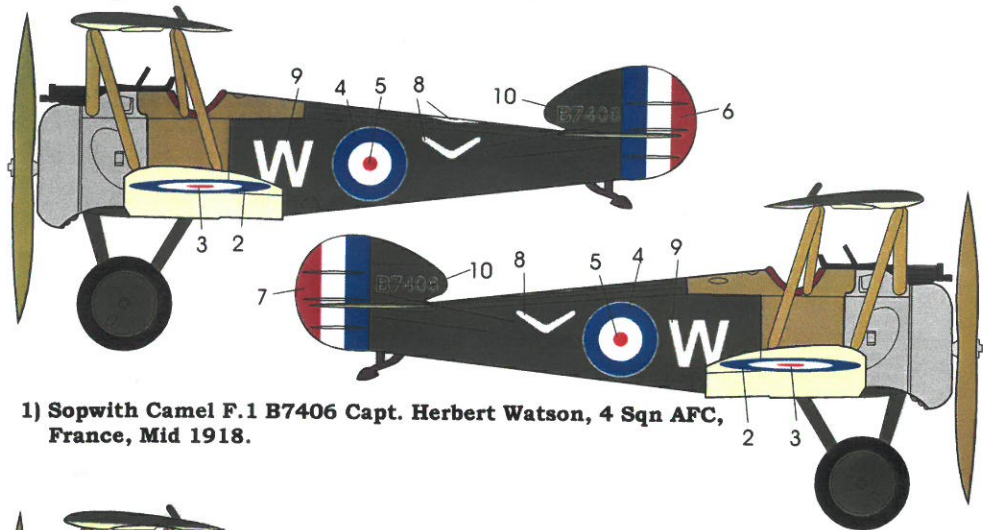

Modelers Note:
Decal 20 is optional as this aircraft has been depicted with and without the Code numbers.

Modelers Note:
It is possible that Capt. Cobby also flew this aircraft and it may have also worn Decals 16, 17 & 18 as shown on Aircraft 4), although we have not seen any photographic evidence to support this.