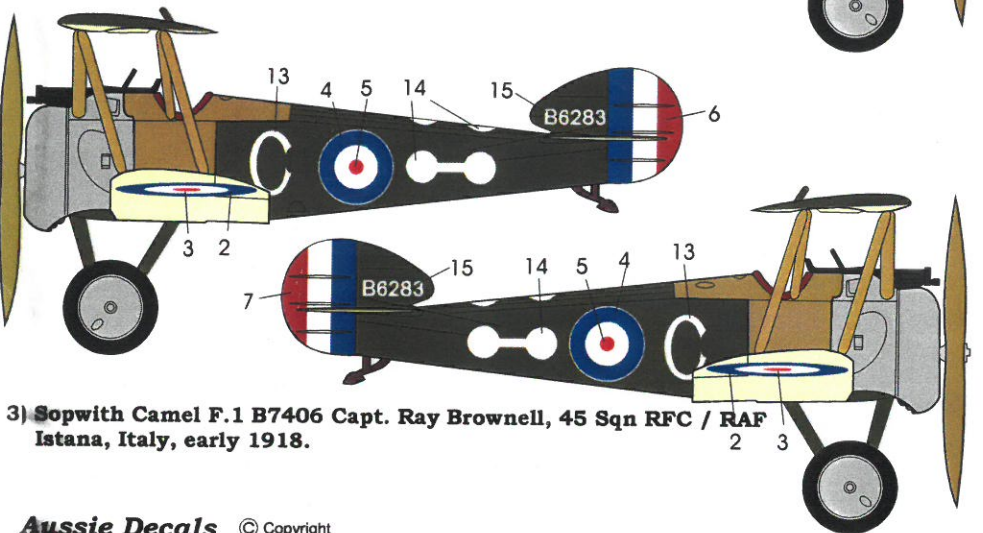

2) Sopwith Camel F.1 B2424, 4 Sqn AFC France 1918.

3) Sopwith Camel F.1 B7406 Capt. Ray Brownell, 45 Sqn RFC / RAF Istana, Italy, early 1918.