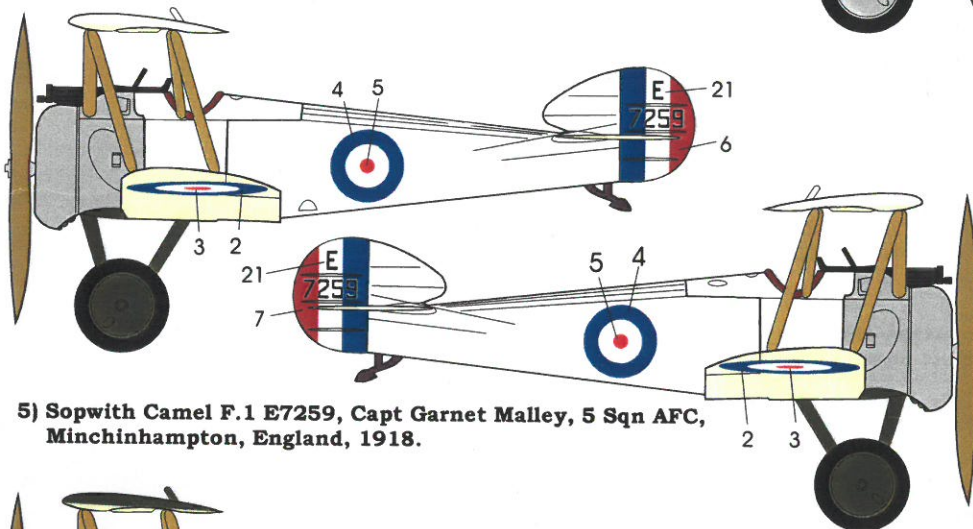

**Sopwith Camel F1  
WWI - AFC & RFC**

**Aussie Decals** © Copyright

1) Sopwith Camel F.1 B7406 Capt. Herbert Watson, 4 Sqn AFC, France, Mid 1918.

4) Sopwith Camel F.1 E1416 Capt. Arthur Cobby, 4 Sqn AFC France, Mid 1918.

**Modelers Note:**  
Decal 20 is optional as this aircraft has been depicted with and without the Code numbers.

2) Sopwith Camel F.1 B2424, 4 Sqn AFC France 1918.

**Modelers Note:**  
It is possible that Capt. Cobby also flew this aircraft and it may have also worn Decals 16, 17 & 18 as shown on Aircraft 4), although we have not seen any photographic evidence to support this.