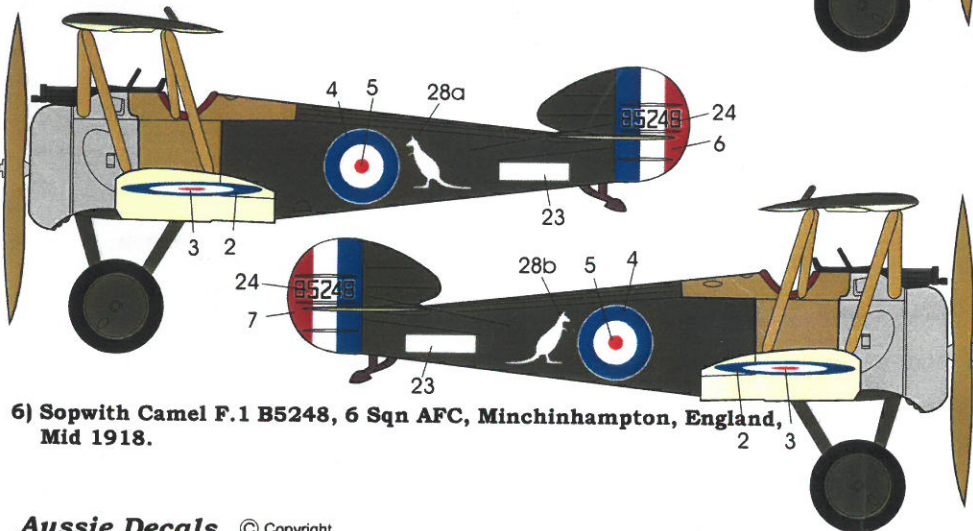

5) Sopwith Camel F.1 E7259, Capt Garnet Malley, 5 Sqn AFC, Minchinhampton, England, 1918.

6) Sopwith Camel F.1 B5248, 6 Sqn AFC, Minchinhampton, England, Mid 1918.