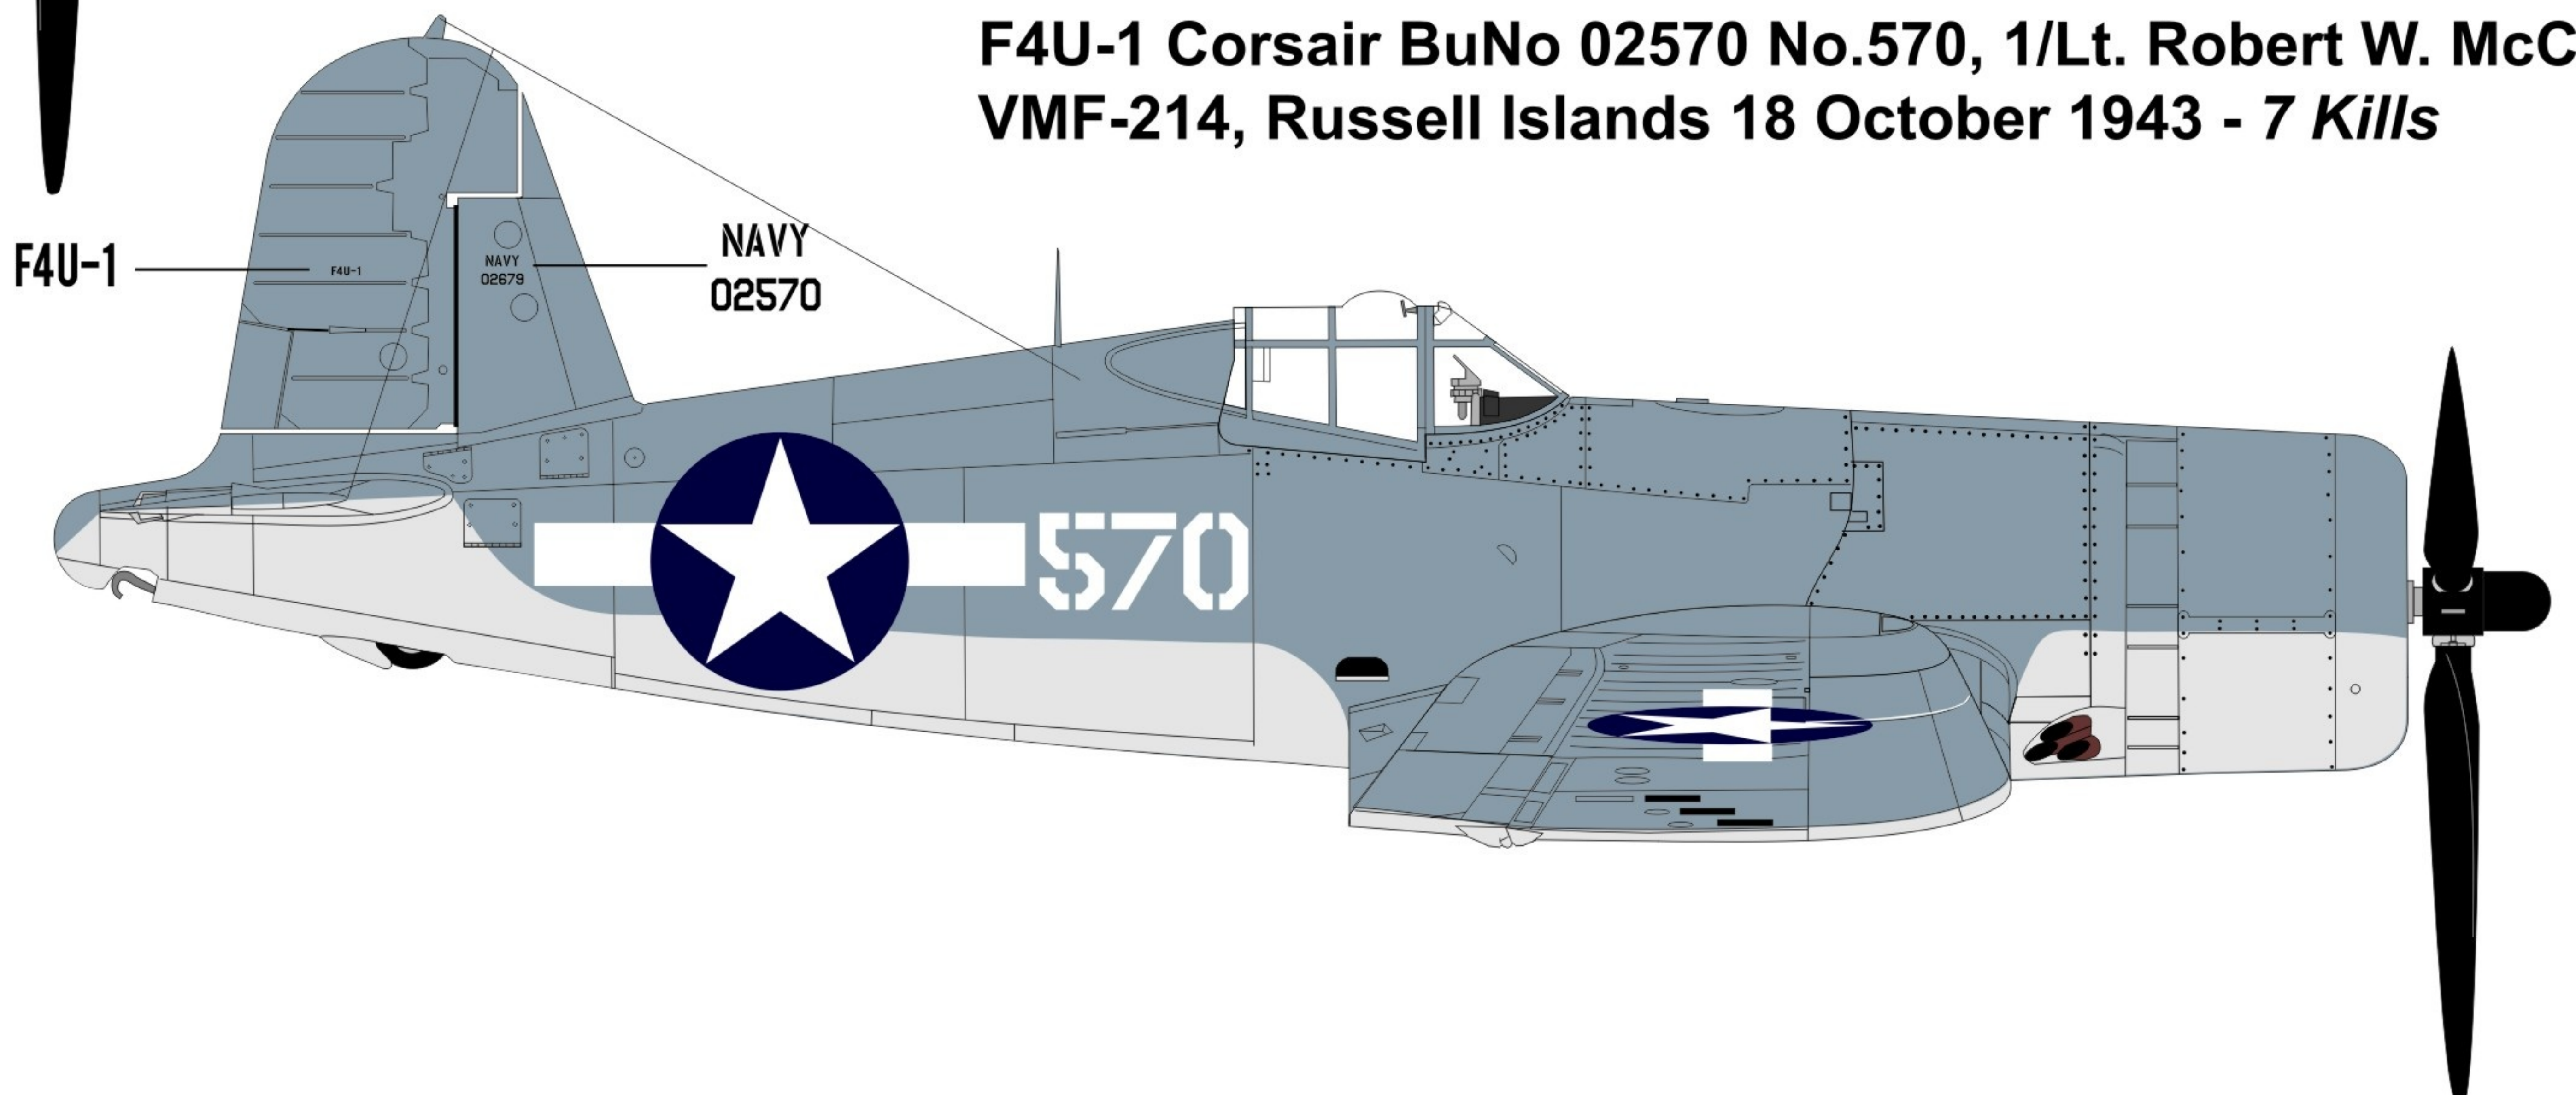

**F4U-1 Corsair BuNo 02570 No.570, 1/Lt. Robert W. McClurg,
VMF-214, Russell Islands 18 October 1943 - 7 Kills**