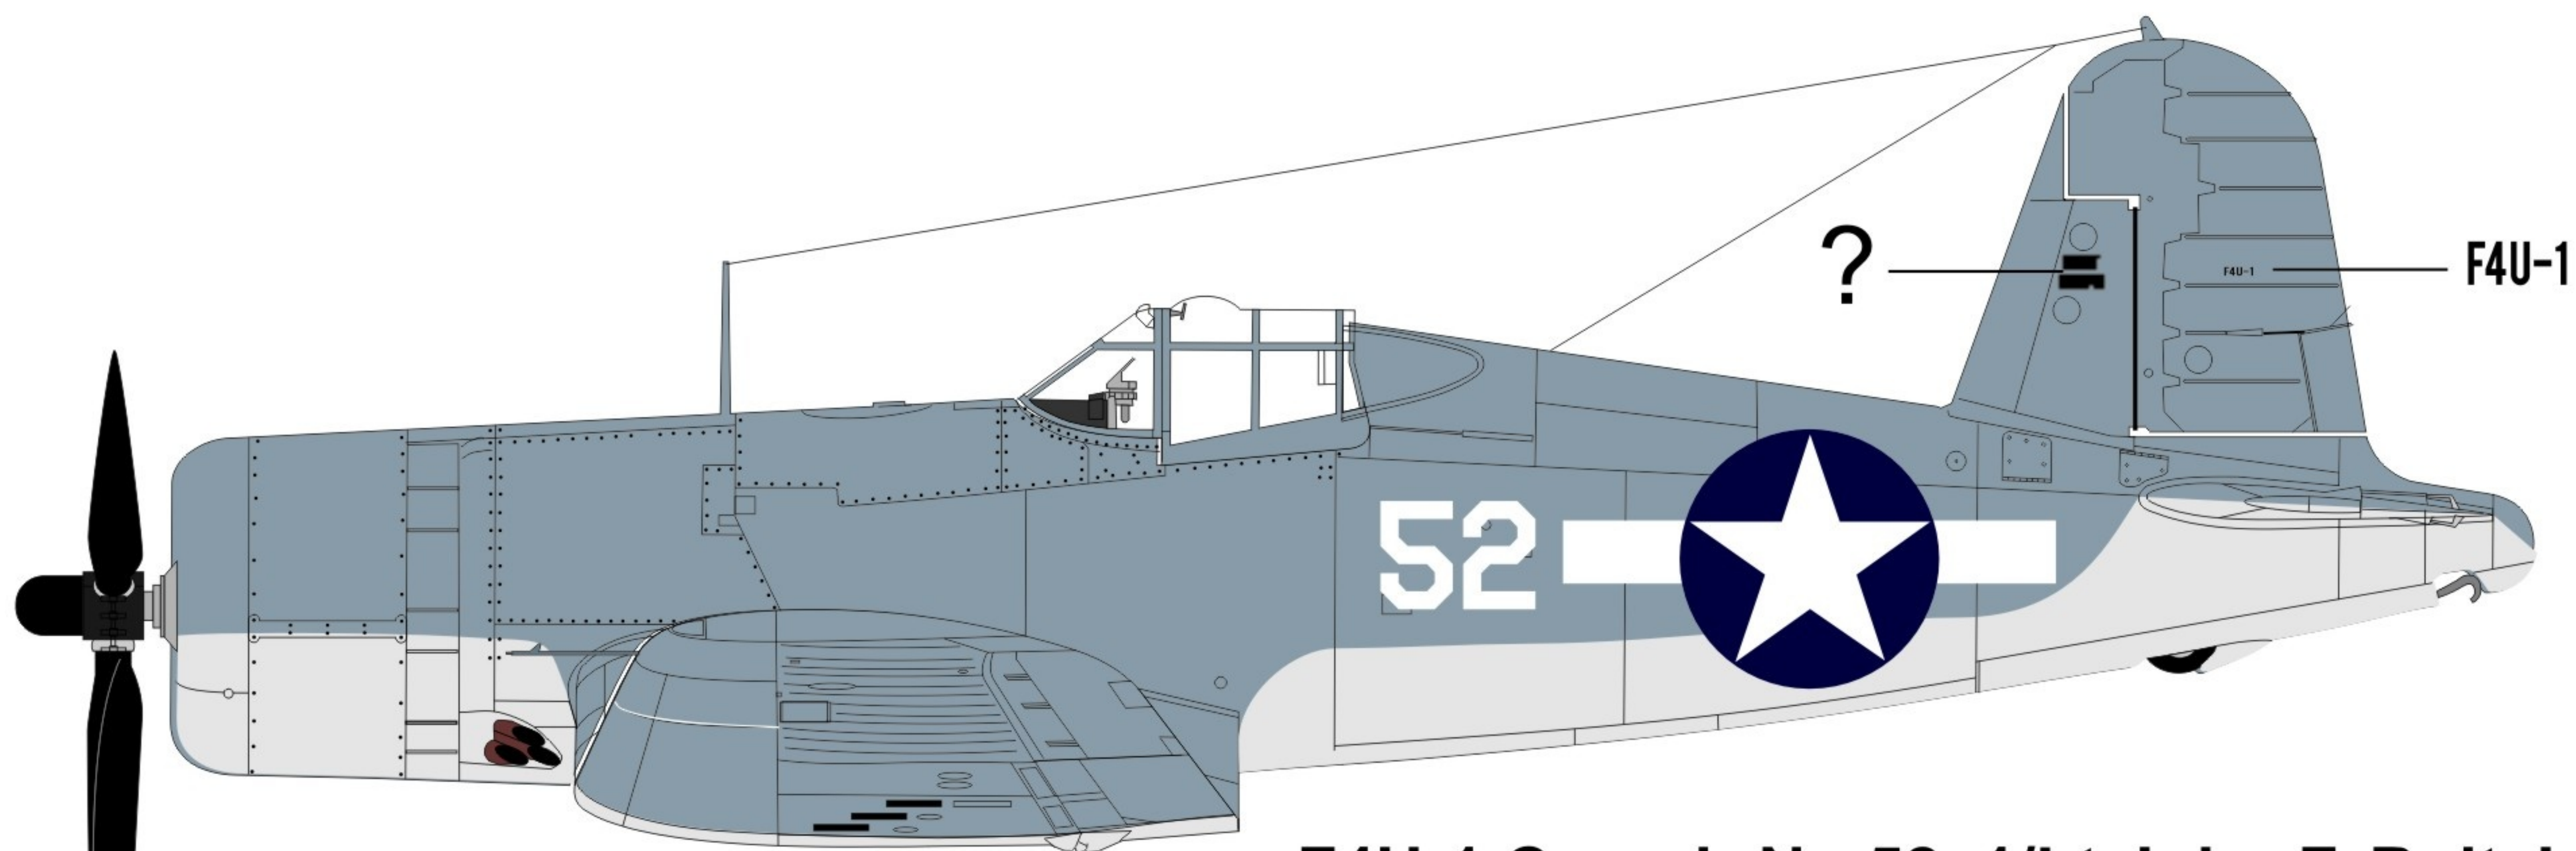

F4U-1 Corsair BuNo 02570 No.570, 1/Lt. Robert W. McClurg,  
VMF-214, Russell Islands 18 October 1943 - 7 Kills

F4U-1 Corsair BuNo 17590 No.590, Capt Arthur R Conant,  
VMF-215, Torokina January 1944 -

F4U-1 Corsair BuNo 17908 No.908, 1/Lt. Donald H. Fisher,  
VMF-214, Russell Islands 27 December 1943 - 6 Kills

**32002**

**REAL  
MODEL LTD**

[WWW.HGWMODELS.CZ](http://WWW.HGWMODELS.CZ)

WET TRANSFER  
HGWMODELS.CZ

1

F4U-1 Corsair No.52, 1/Lt John F. Bolt Jr.,  
VMF-214, Russell Islands 17 October 1943 - 6 Kills

F4U-1