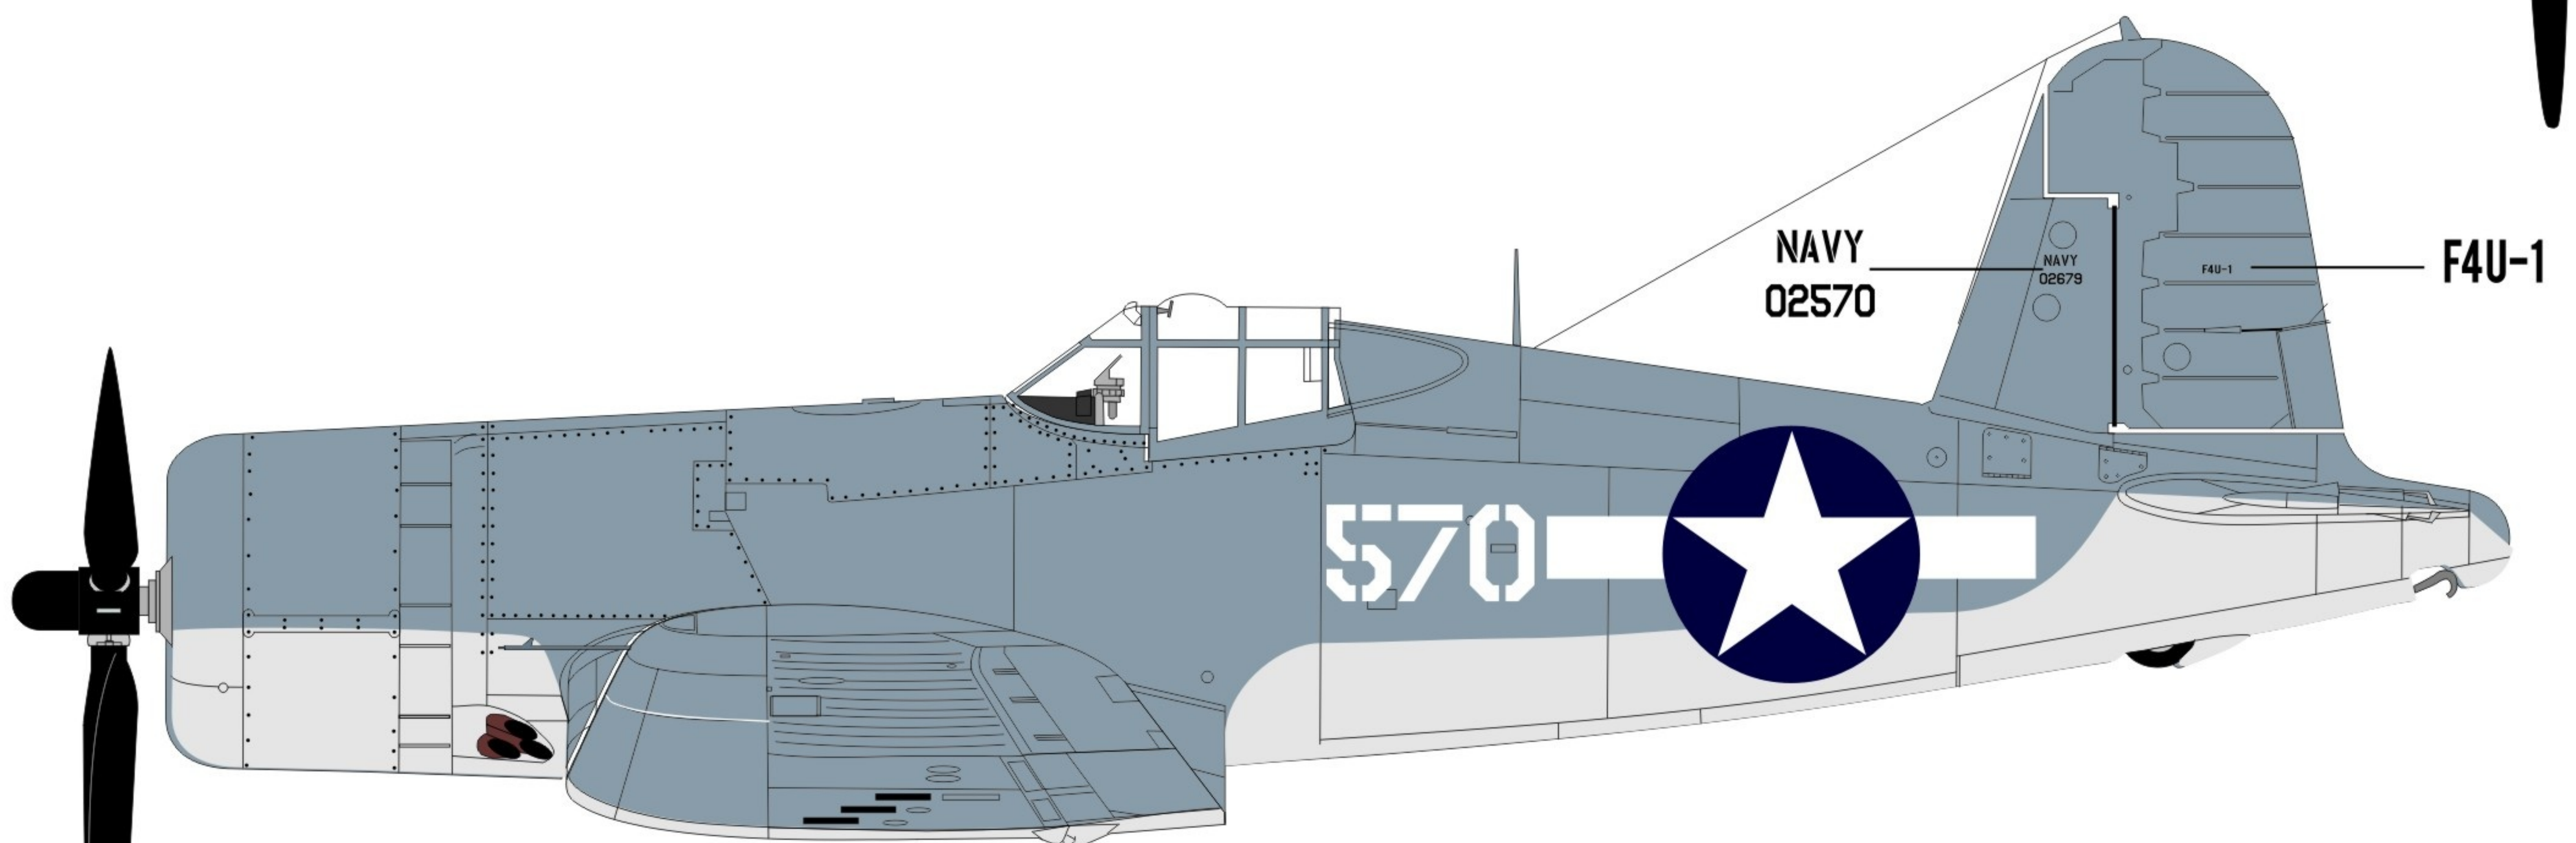

32002 / 232904

**RM** REAL MODEL

**F4U-1 BIRDCAGE**

**WET TRANSFER**  
**HGW MODELS.CZ**

2

**F4U-1 Corsair BuNo 17475 No.475, 1/Lt John F. Bolt Jr.,  
VMF-214, Russell Islands, 23 September 1943 - 6 Kills**

**F4U-1 Corsair BuNo 02570 No.570, 1/Lt. Robert W. McClurg,  
VMF-214, Russell Islands 18 October 1943 - 7 Kills**

32002 / 232904

**rm** REAL MODEL

**F4U-1 BIRDCAGE**

**WET TRANSFER**

**HGW MODELS.CZ**

3

**F4U-1 Corsair BuNo 17590 No.590, Capt Arthur R Conant, VMF-215, Torokina January 1944 -**

**F4U-1 Corsair BuNo 17908 No.908, 1/Lt. Donald H. Fisher, VMF-214, Russell Islands 27 December 1943 - 6 Kills**

32002 / 232904

**rm** *real model*

**F4U-1 BIRDCAGE**

**WET TRANSFER**  
**HGW MODELS.CZ**

4