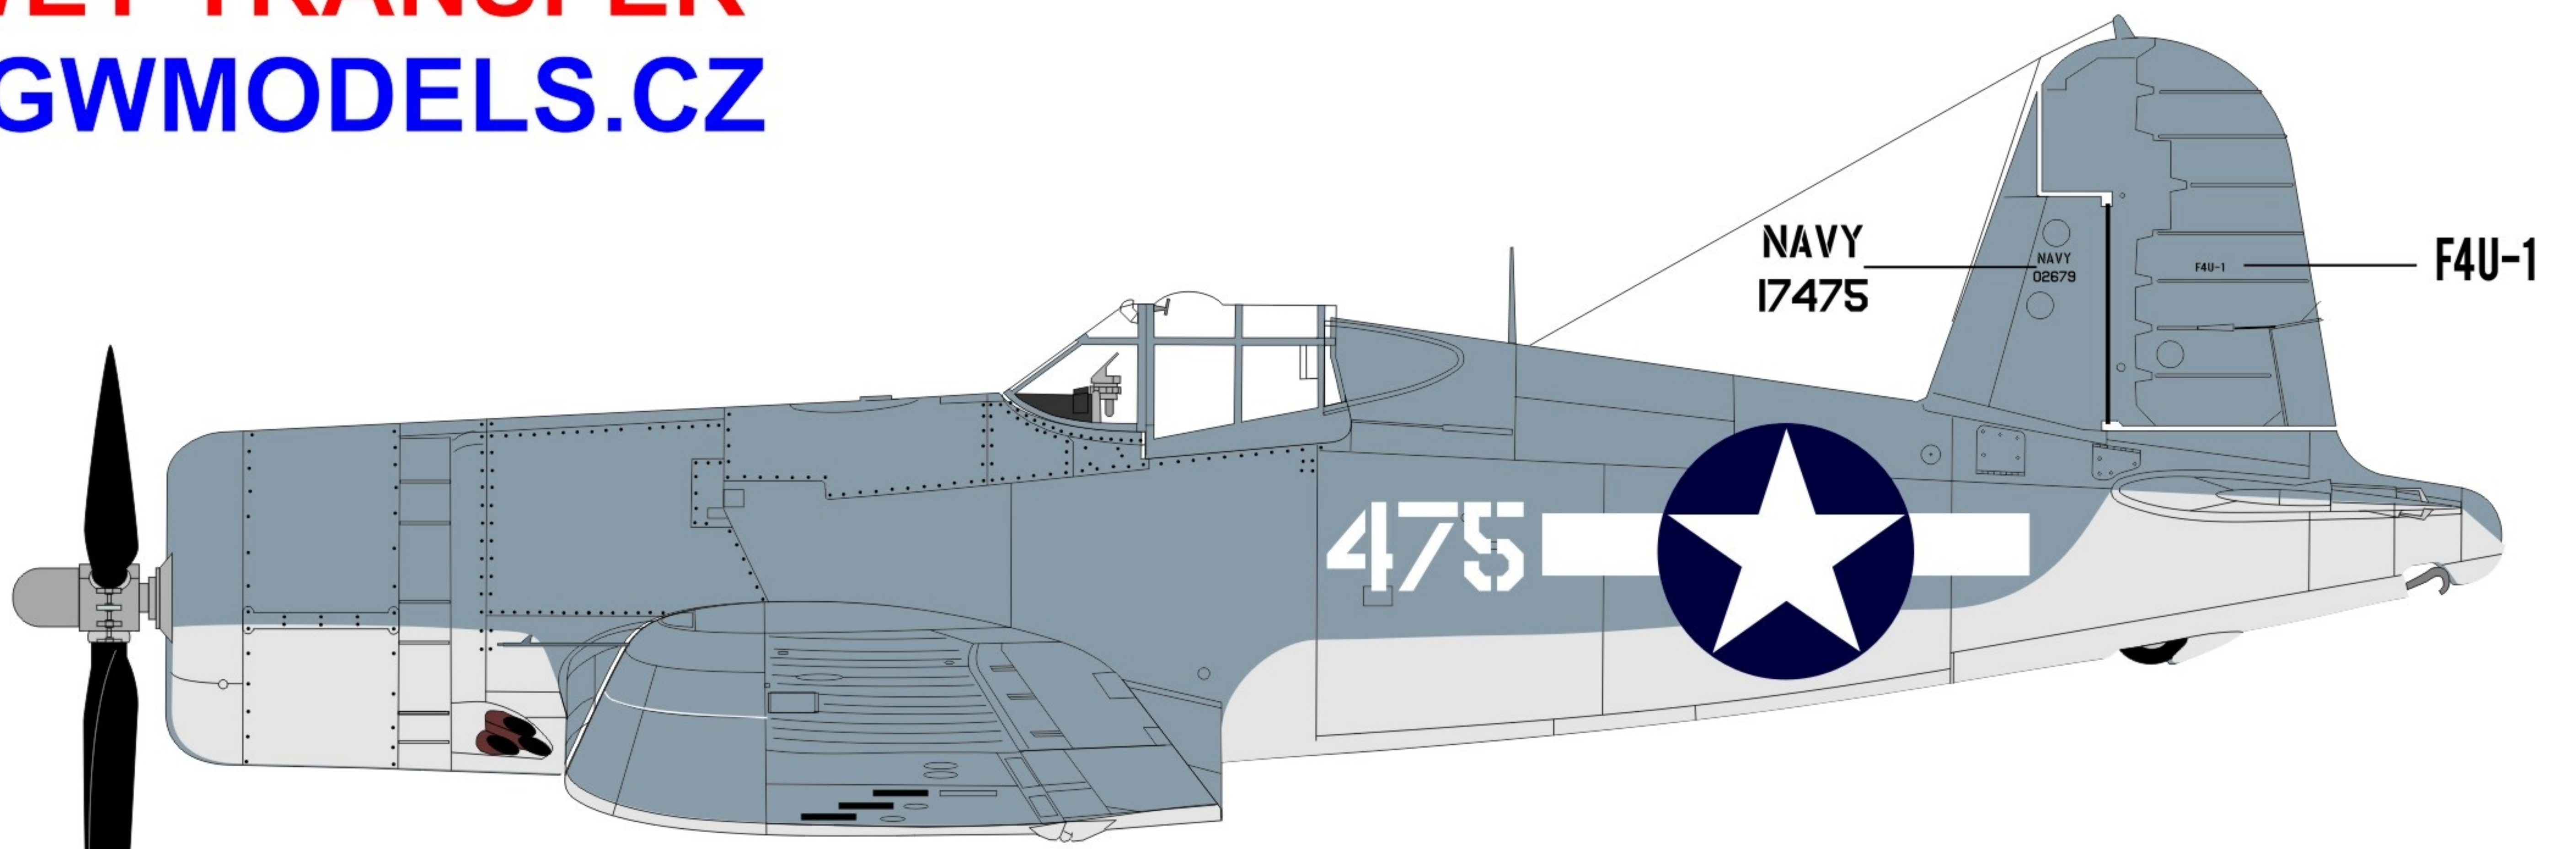

32002 / 232904

RM REAL MODEL

F4U-1 BIRDCAGE

WET TRANSFER
HGW MODELS.CZ

2

**F4U-1 Corsair BuNo 17475 No.475, 1/Lt John F. Bolt Jr.,
VMF-214, Russell Islands, 23 September 1943 - 6 Kills**