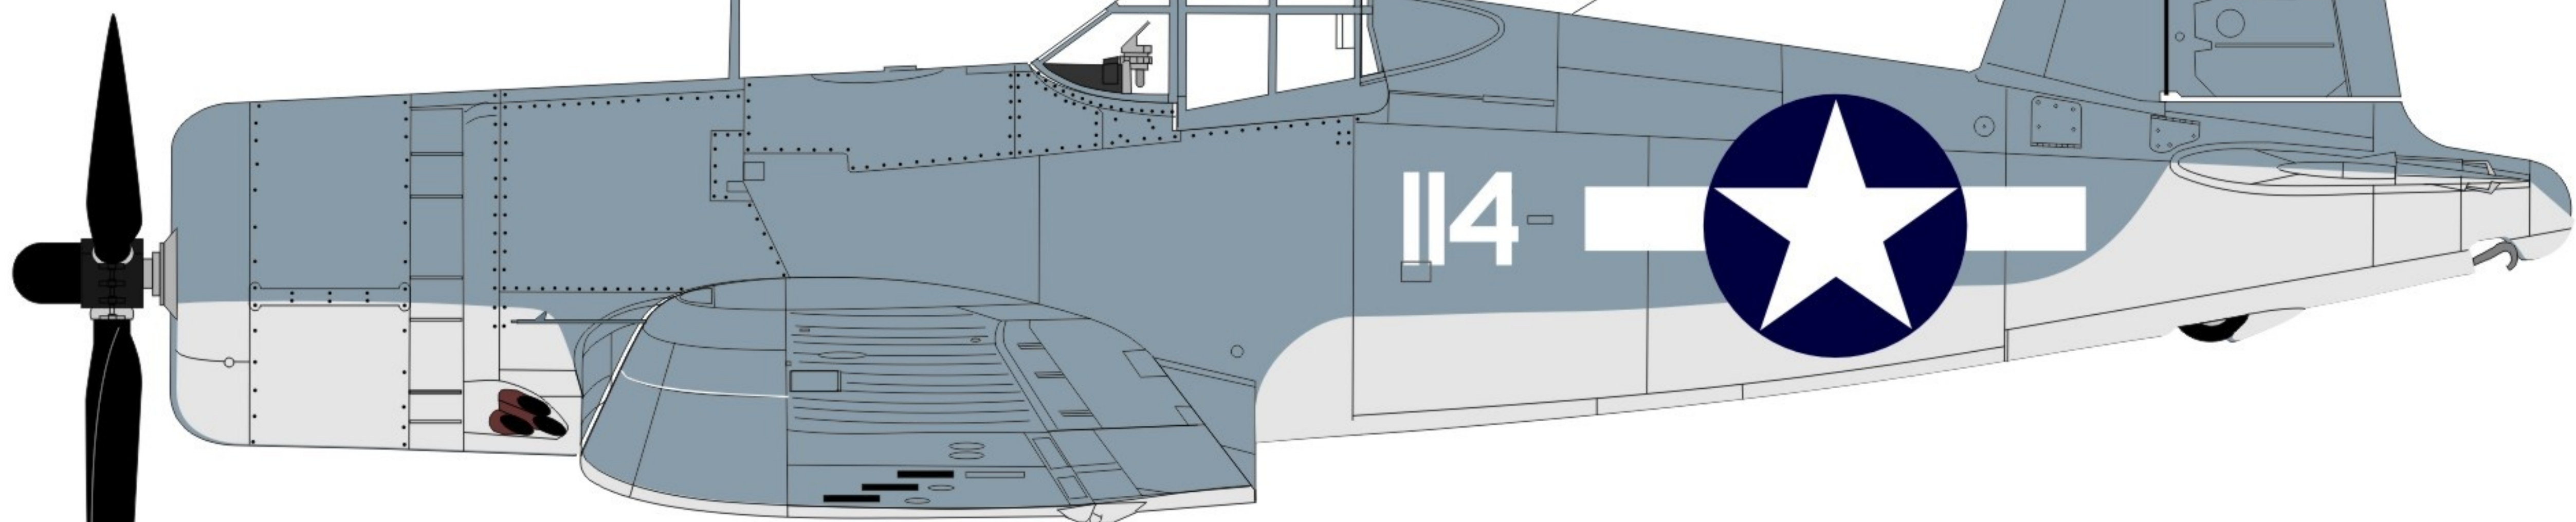

WET TRANSFER
HGWMODELS.CZ

1

F4U-1

?

52

NAVY
02679

F4U-1

F4U-1

NAVY
02679

114