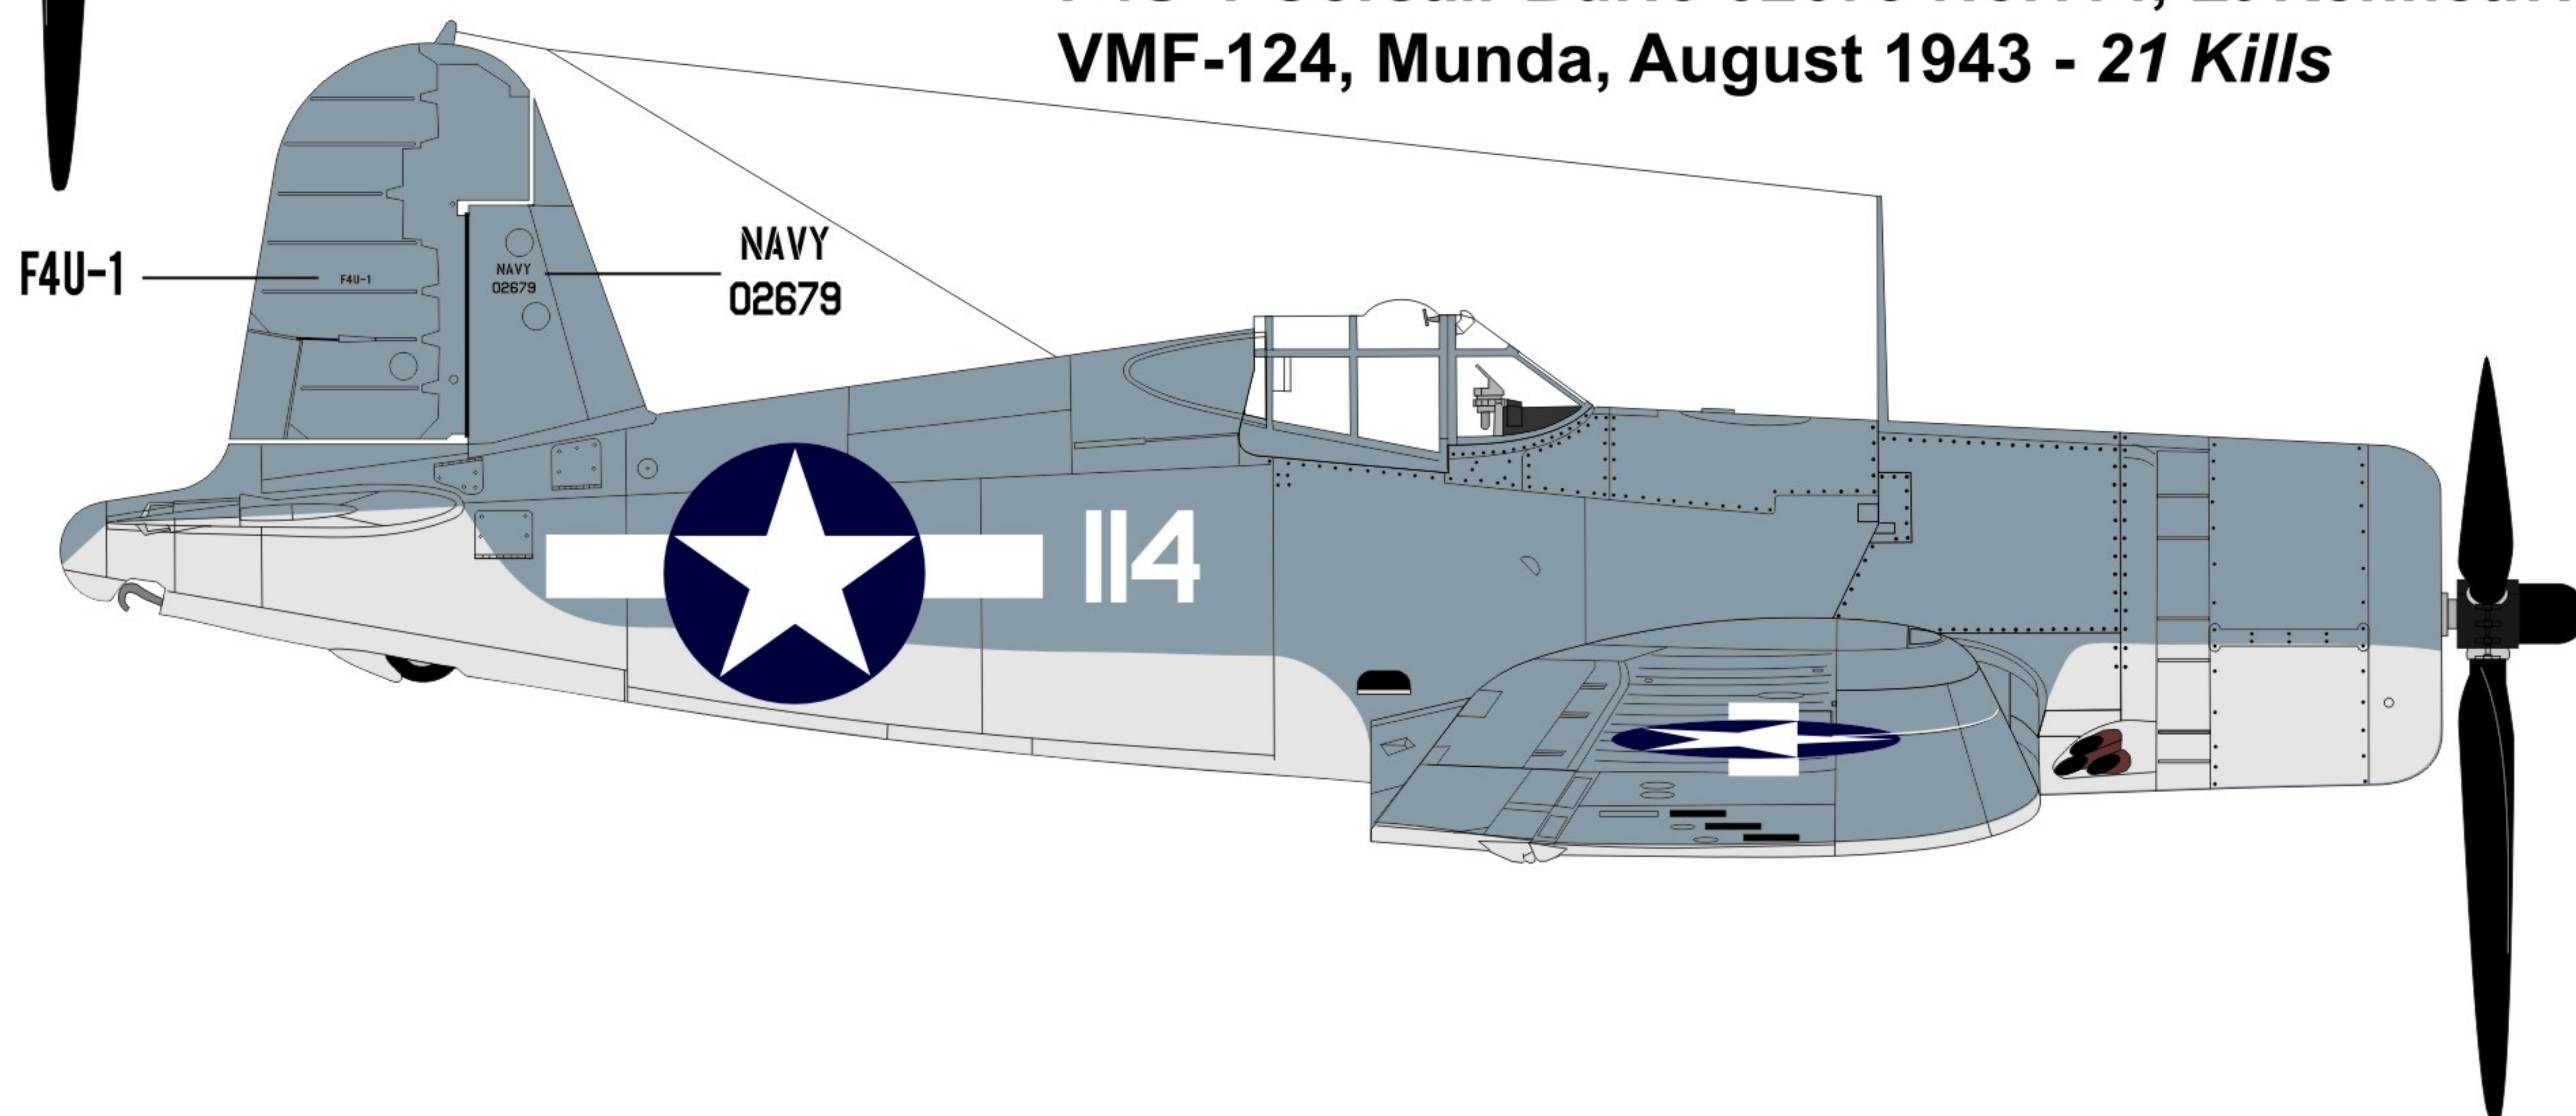

?

52

NAVY  
02679

F4U-1

F4U-1 Corsair BuNo 02679 No.114, Lt Kenneth A Walsh,  
VMF-124, Munda, August 1943 - 21 Kills

F4U-1

NAVY  
02679

114

32002 / 232904

**RM** REAL MODEL

**F4U-1 BIRDCAGE**

**WET TRANSFER**  
**HGW MODELS.CZ**

2

**F4U-1 Corsair BuNo 17475 No.475, 1/Lt John F. Bolt Jr.,  
VMF-214, Russell Islands, 23 September 1943 - 6 Kills**