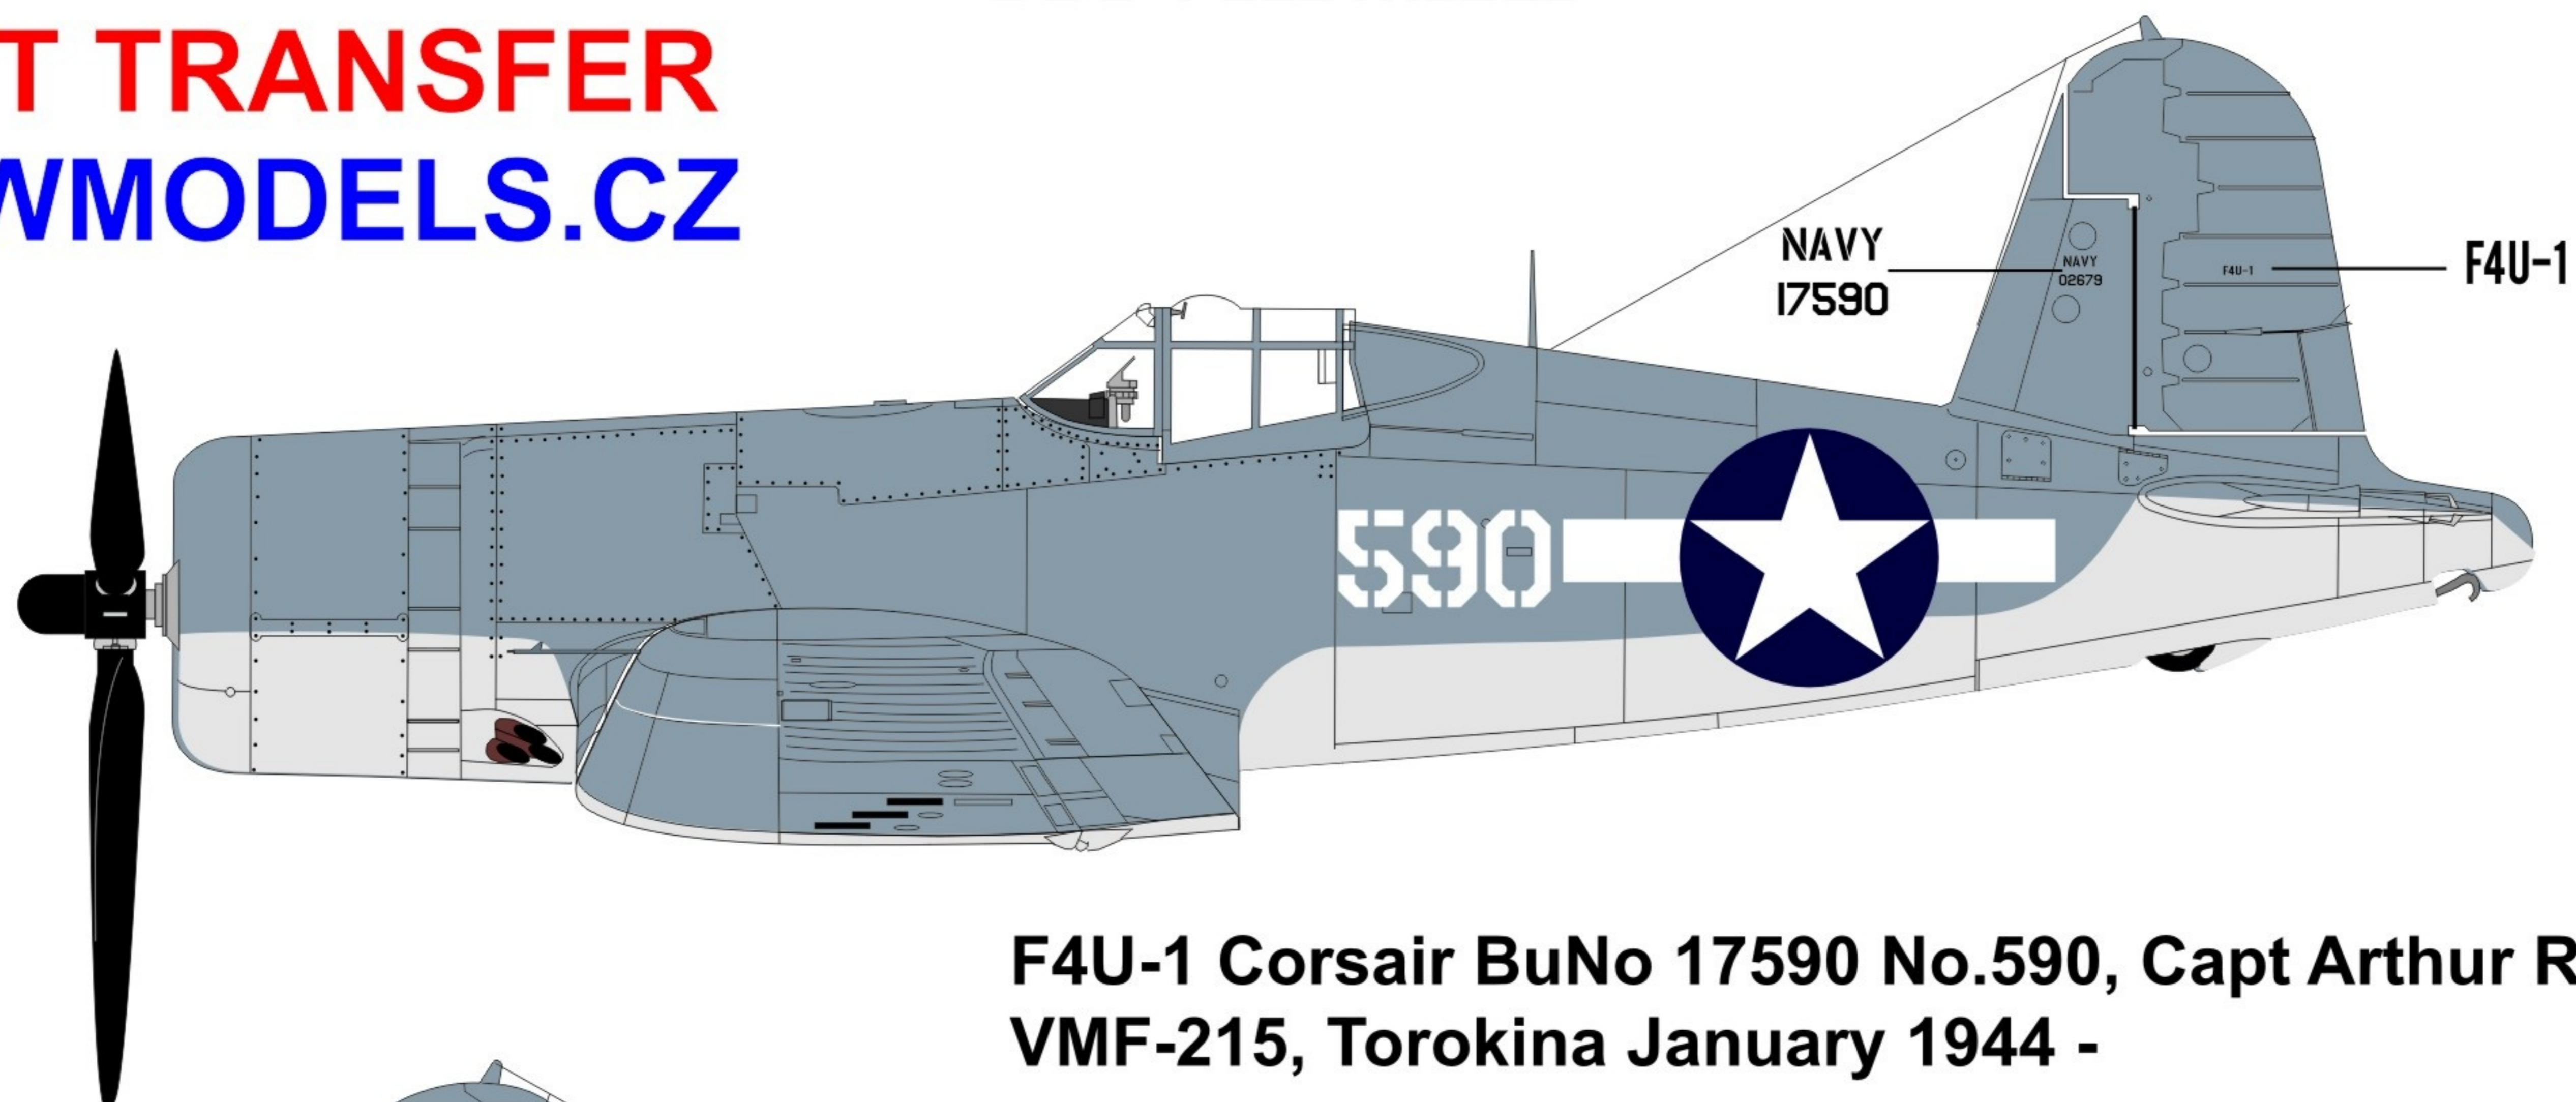

32002 / 232904

**RM** REAL MODEL

**F4U-1 BIRDCAGE**

**WET TRANSFER**  
**HGW MODELS.CZ**

2

**F4U-1 Corsair BuNo 17475 No.475, 1/Lt John F. Bolt Jr.,  
VMF-214, Russell Islands, 23 September 1943 - 6 Kills**

**F4U-1 Corsair BuNo 02570 No.570, 1/Lt. Robert W. McClurg,  
VMF-214, Russell Islands 18 October 1943 - 7 Kills**

32002 / 232904

**rm** REAL MODEL

**F4U-1 BIRDCAGE**

**WET TRANSFER**

**HGW MODELS.CZ**

3

**F4U-1 Corsair BuNo 17590 No.590, Capt Arthur R Conant, VMF-215, Torokina January 1944 -**

**F4U-1 Corsair BuNo 17908 No.908, 1/Lt. Donald H. Fisher, VMF-214, Russell Islands 27 December 1943 - 6 Kills**

32002 / 232904

**rm** *real model*

**F4U-1 BIRDCAGE**

**WET TRANSFER**  
**HGW MODELS.CZ**

4