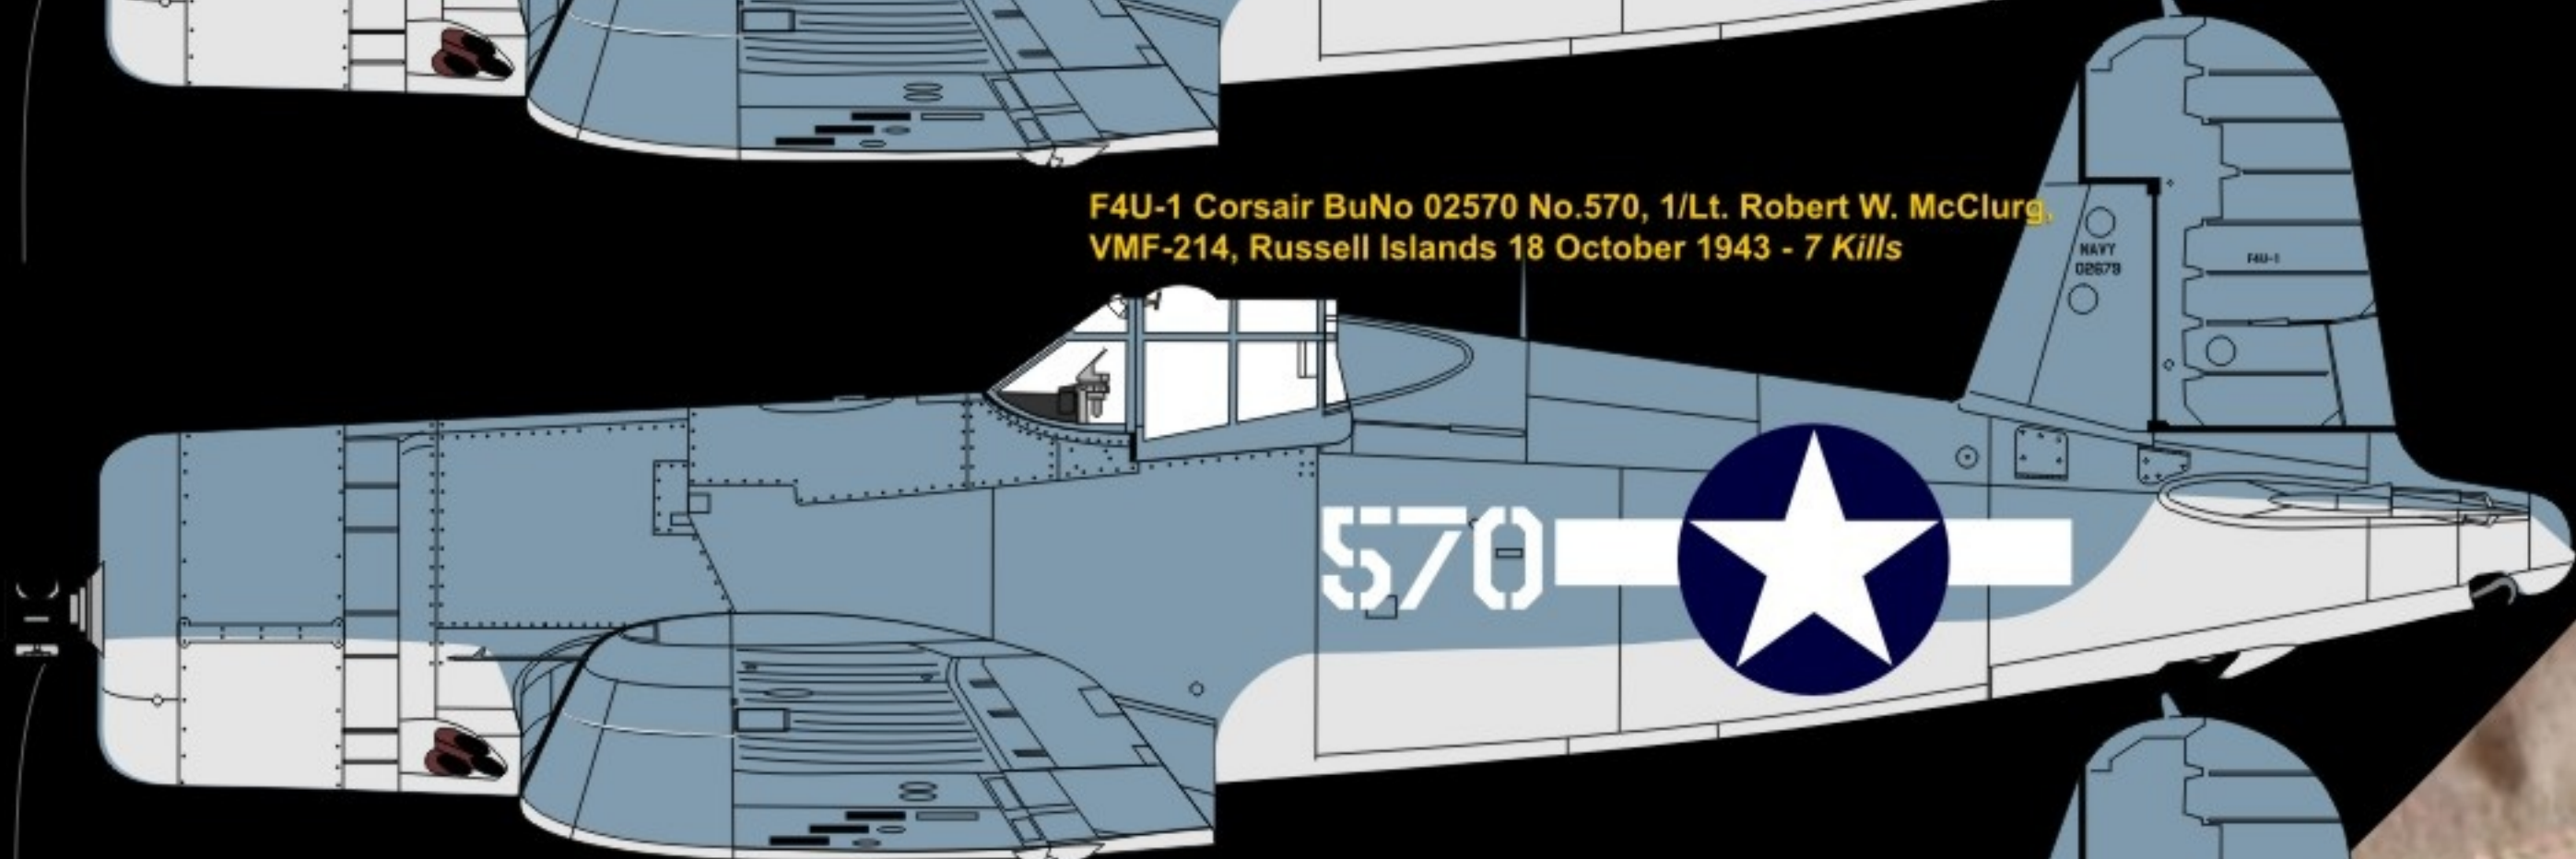

**F4U-1  
BIRDCAGE  
232904**

**THEIR NAME LIVETH  
FOR EVERMORE**

MADE IN CZECH REPUBLIC

**1/32 WET TRANSFER**

F4U-1 Corsair No.52, 1/Lt John F. Bolt Jr.,  
VMF-214, Russell Islands 17 October 1943 - 6 Kills

F4U-1 Corsair BuNo 02570 No.570, 1/Lt. Robert W. McClurg,  
VMF-214, Russell Islands 18 October 1943 - 7 Kills

F4U-1 Corsair BuNo 17590 No.590, Capt Arthur R Conant,  
VMF-215, Torokina January 1944 -

F4U-1 Corsair BuNo 17908 No.908, 1/Lt. Donald H. Fisher,  
VMF-214, Russell Islands 27 December 1943 - 6 Kills

**F4U-1 Corsair BuNo 17908 No.908, 1/Lt. Donald H. Fisher, VMF-214, Russell Islands 27 December 1943 - 6 Kills**

32002 / 232904

**rm** *real model*

**F4U-1 BIRDCAGE**

**WET TRANSFER**  
**HGW MODELS.CZ**

4