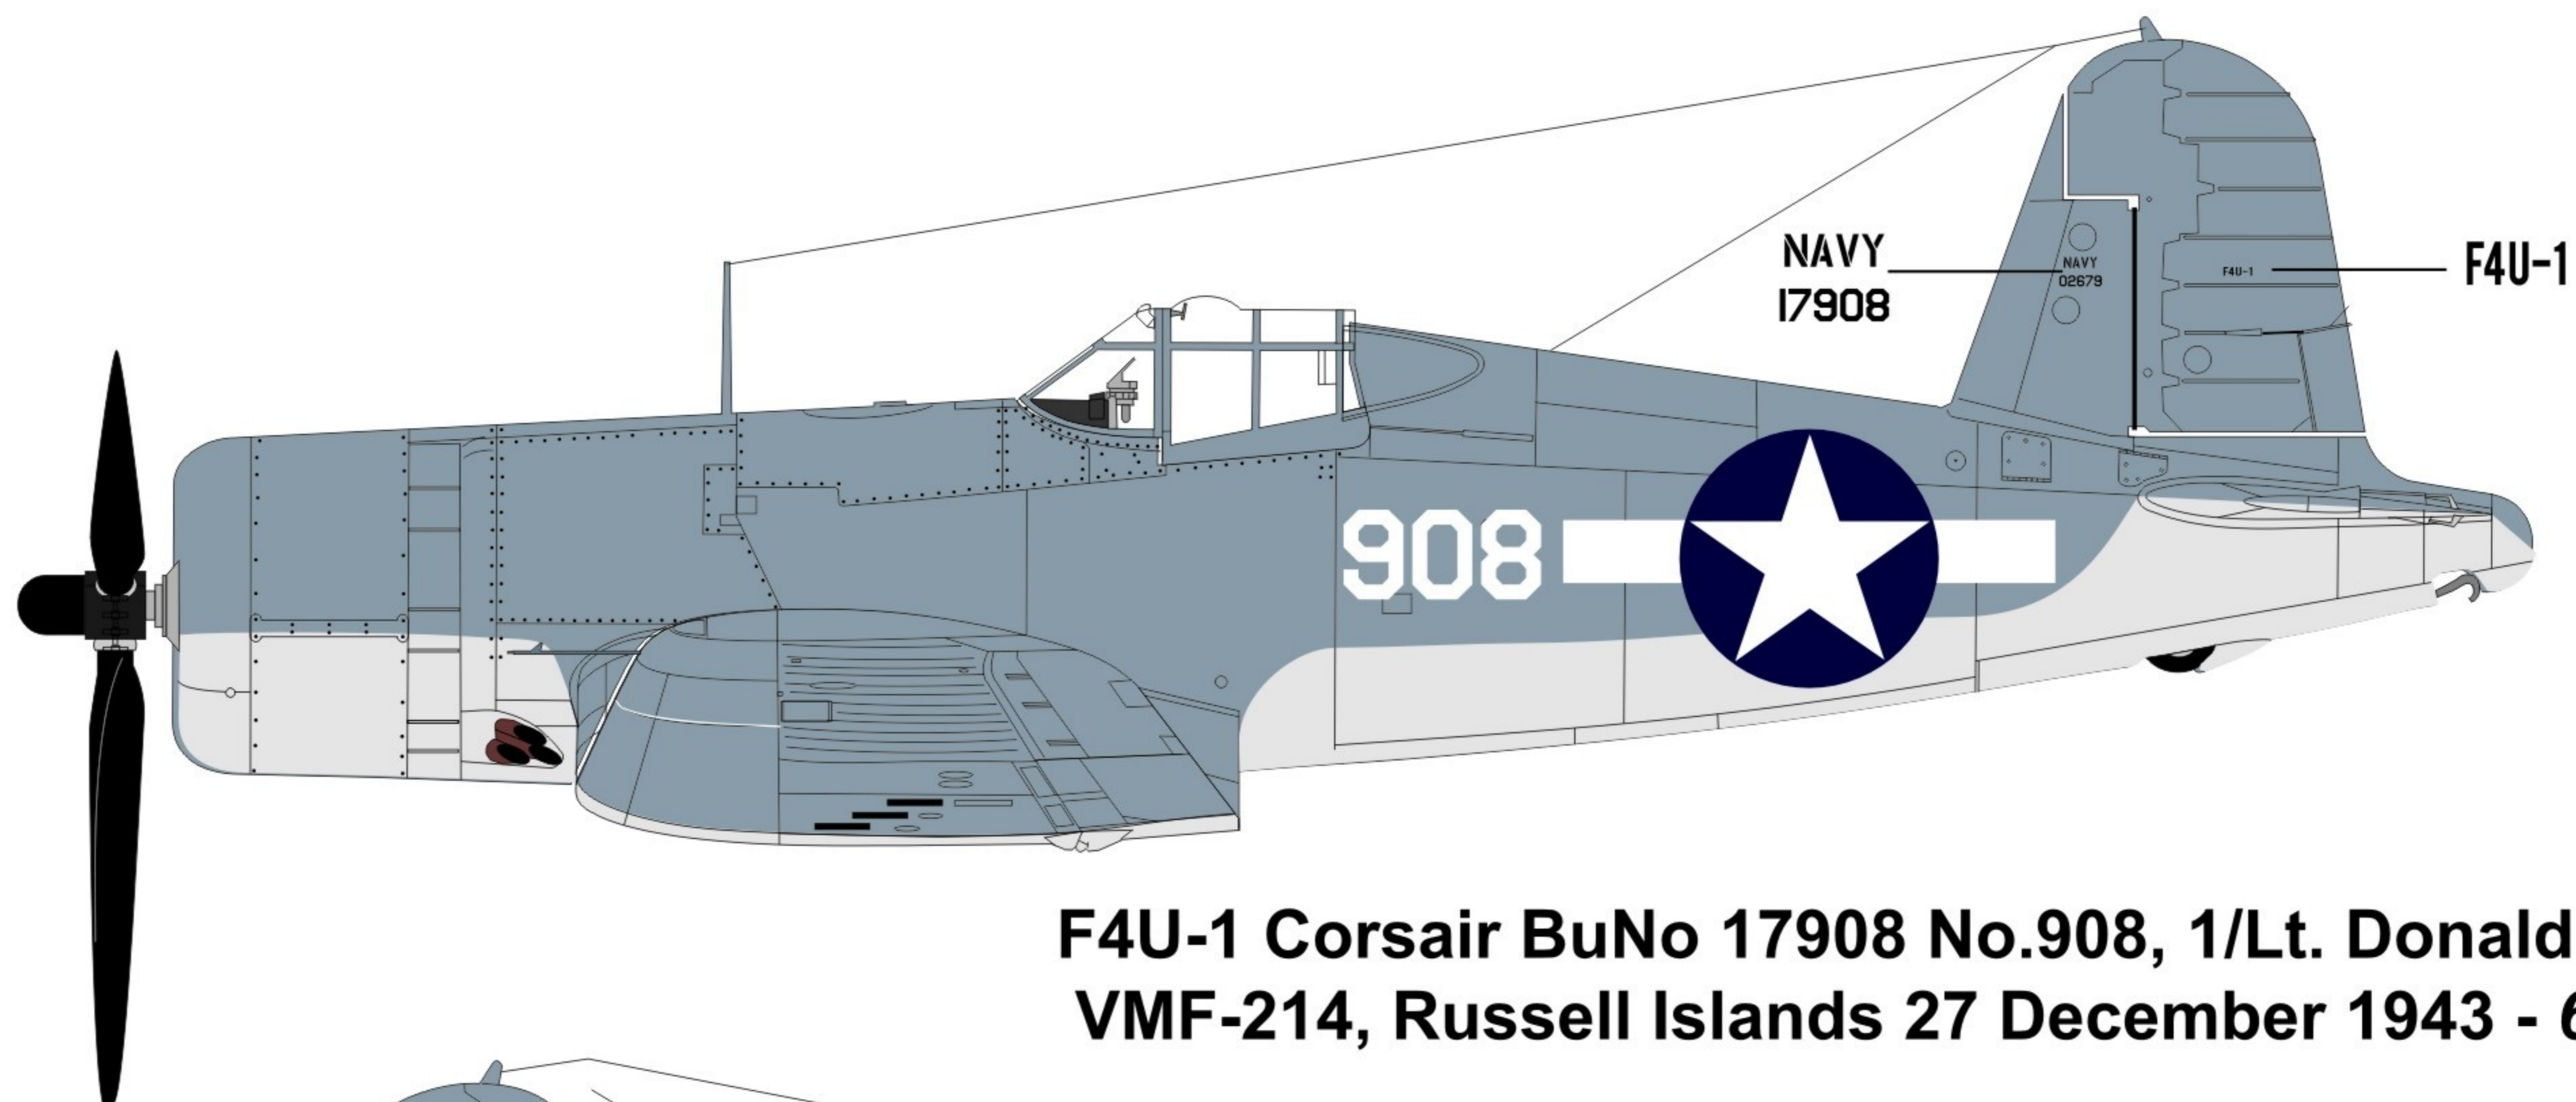

F4U-1 Corsair BuNo 02570 No.570, 1/Lt. Robert W. McClurg,  
VMF-214, Russell Islands 18 October 1943 - 7 Kills

F4U-1 Corsair BuNo 17590 No.590, Capt Arthur R Conant,  
VMF-215, Torokina January 1944 -

F4U-1 Corsair BuNo 17908 No.908, 1/Lt. Donald H. Fisher,  
VMF-214, Russell Islands 27 December 1943 - 6 Kills

32002 / 232904

**RM** REAL MODEL

**F4U-1 BIRDCAGE**

**WET TRANSFER**  
**HGW MODELS.CZ**

2

**F4U-1 Corsair BuNo 17475 No.475, 1/Lt John F. Bolt Jr.,  
VMF-214, Russell Islands, 23 September 1943 - 6 Kills**

**F4U-1 Corsair BuNo 02570 No.570, 1/Lt. Robert W. McClurg,  
VMF-214, Russell Islands 18 October 1943 - 7 Kills**

32002 / 232904

**rm** REAL MODEL

**F4U-1 BIRDCAGE**

**WET TRANSFER**

**HGW MODELS.CZ**

3

**F4U-1 Corsair BuNo 17590 No.590, Capt Arthur R Conant, VMF-215, Torokina January 1944 -**

**F4U-1 Corsair BuNo 17908 No.908, 1/Lt. Donald H. Fisher, VMF-214, Russell Islands 27 December 1943 - 6 Kills**

32002 / 232904

**rm** *real model*

**F4U-1 BIRDCAGE**

**WET TRANSFER**  
**HGW MODELS.CZ**

4