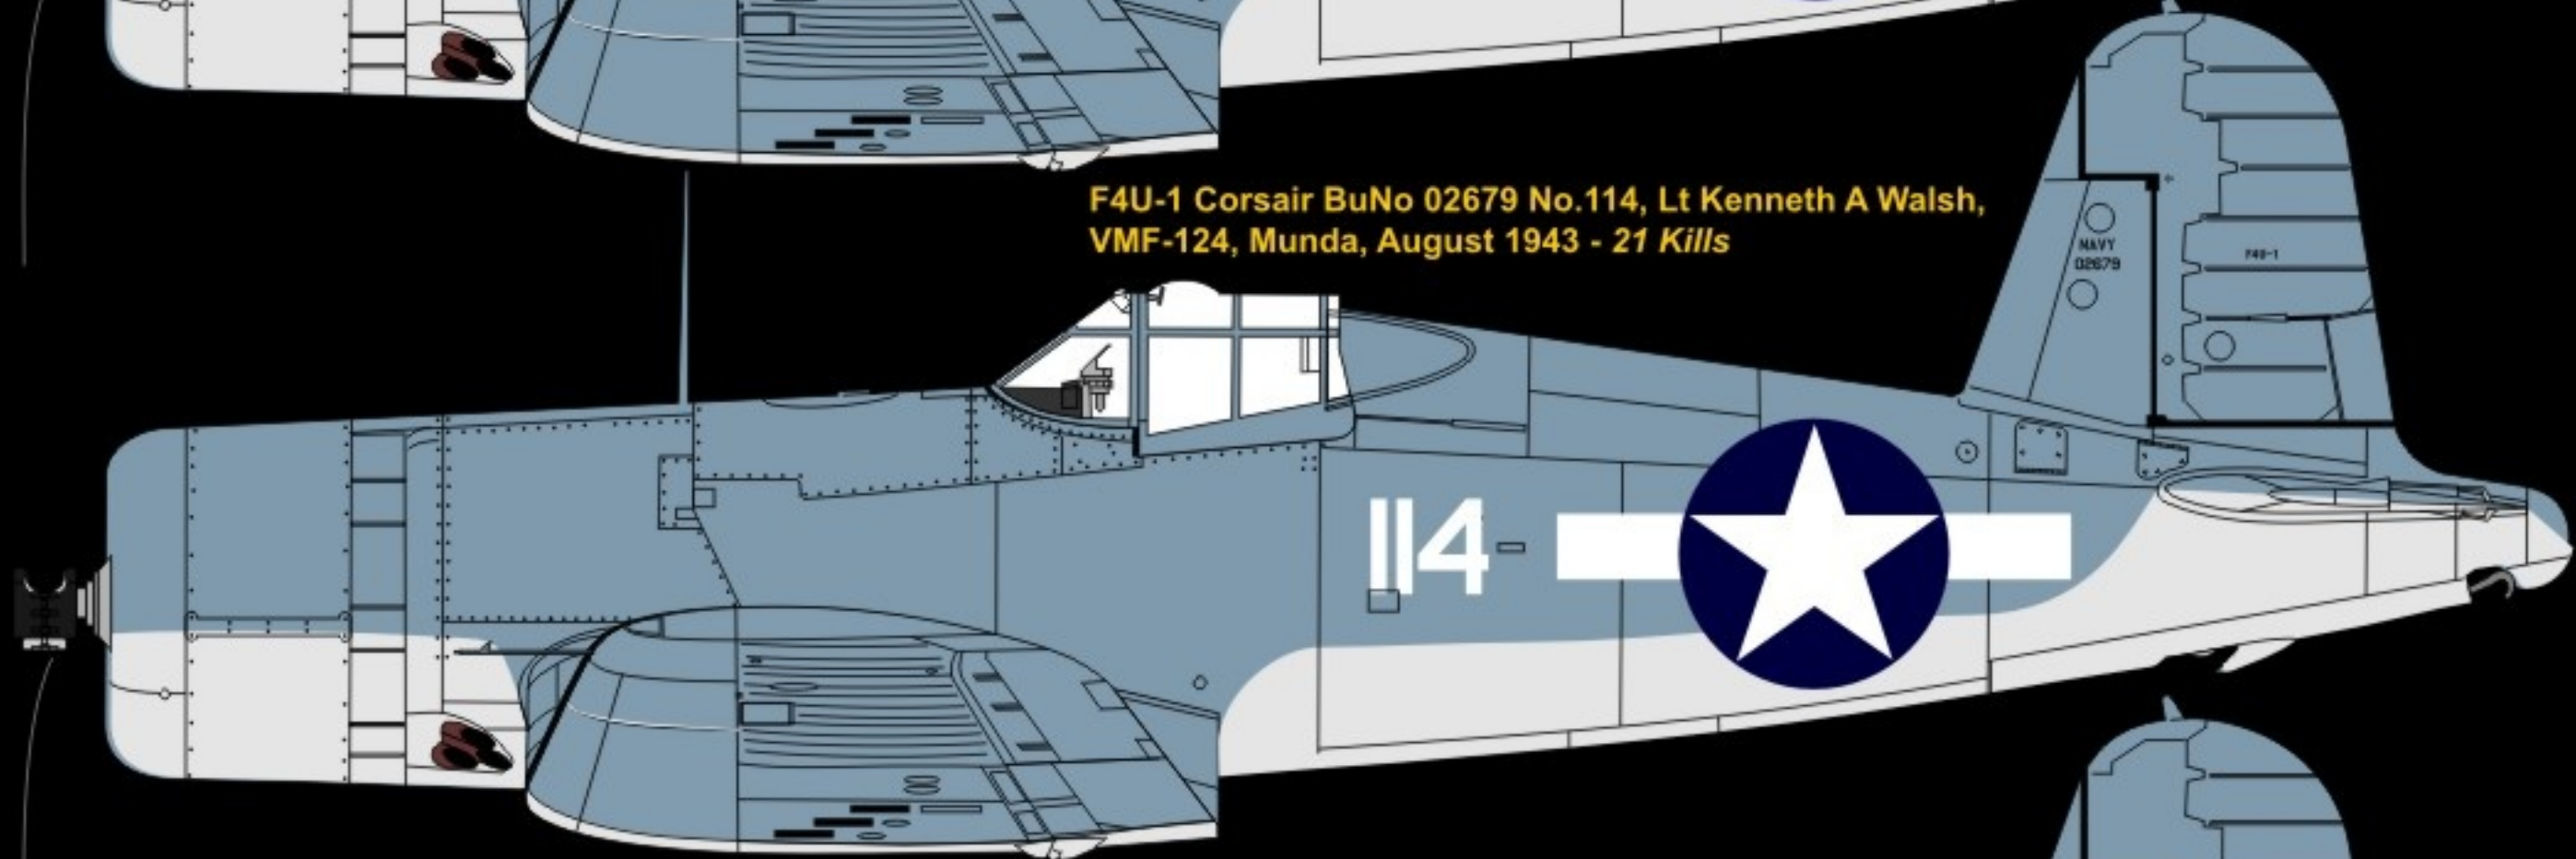

F4U-1 Corsair BuNo 17475 No.475, 1/Lt John F. Bolt Jr.,
VMF-214, Russell Islands, 23 September 1943 - 6 Kills