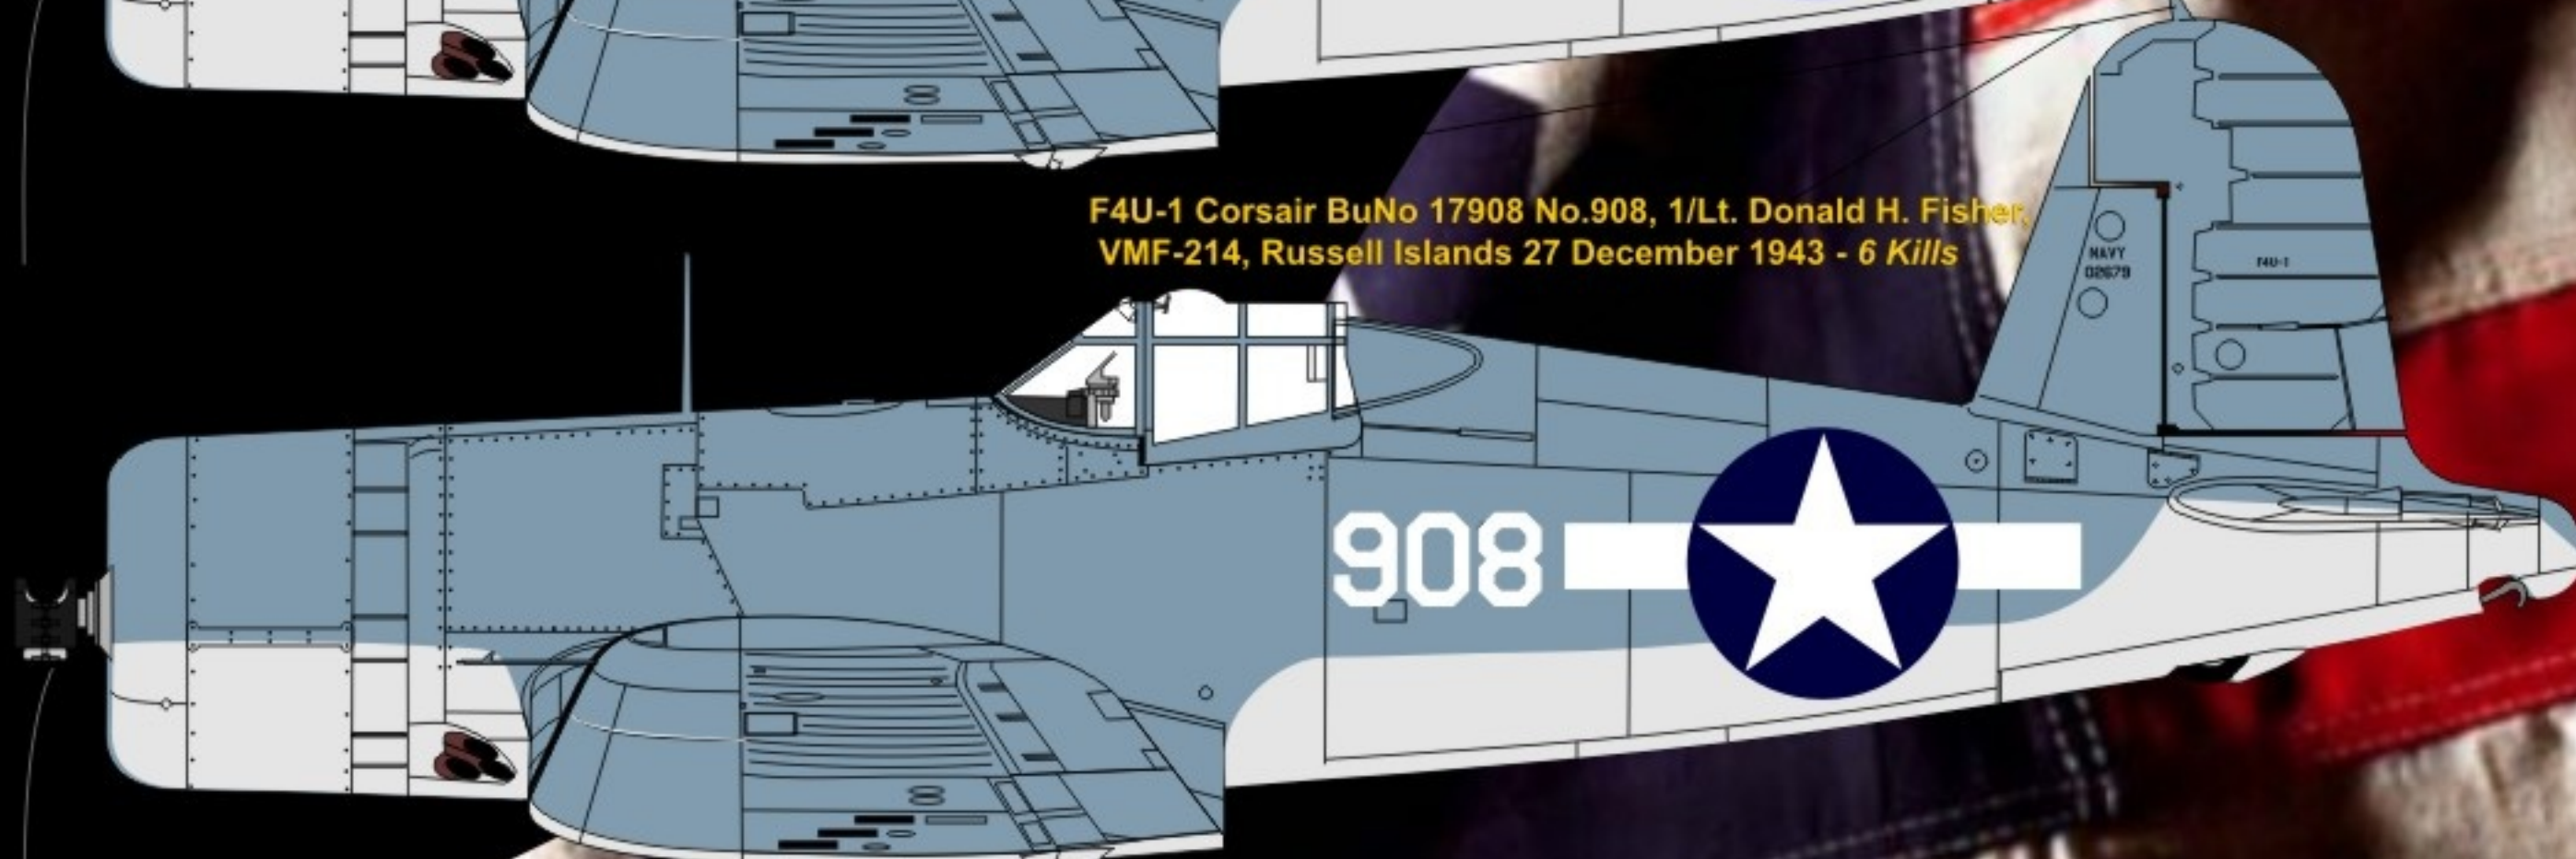

F4U-1 Corsair BuNo 02679 No.114, Lt Kenneth A Walsh,  
VMF-124, Munda, August 1943 - 21 Kills

F4U-1 Corsair BuNo 17475 No.475, 1/Lt John F. Bolt Jr.,  
VMF-214, Russell Islands, 23 September 1943 - 6 Kills

F4U-1 Corsair BuNo 02570 No.570, 1/Lt. Robert W. McClurg,  
VMF-214, Russell Islands 18 October 1943 - 7 Kills

F4U-1 Corsair BuNo 17590 No.590, Capt Arthur R Conant,  
VMF-215, Torokina January 1944 -

F4U-1 Corsair BuNo 17908 No.908, 1/Lt. Donald H. Fisher,  
VMF-214, Russell Islands 27 December 1943 - 6 Kills