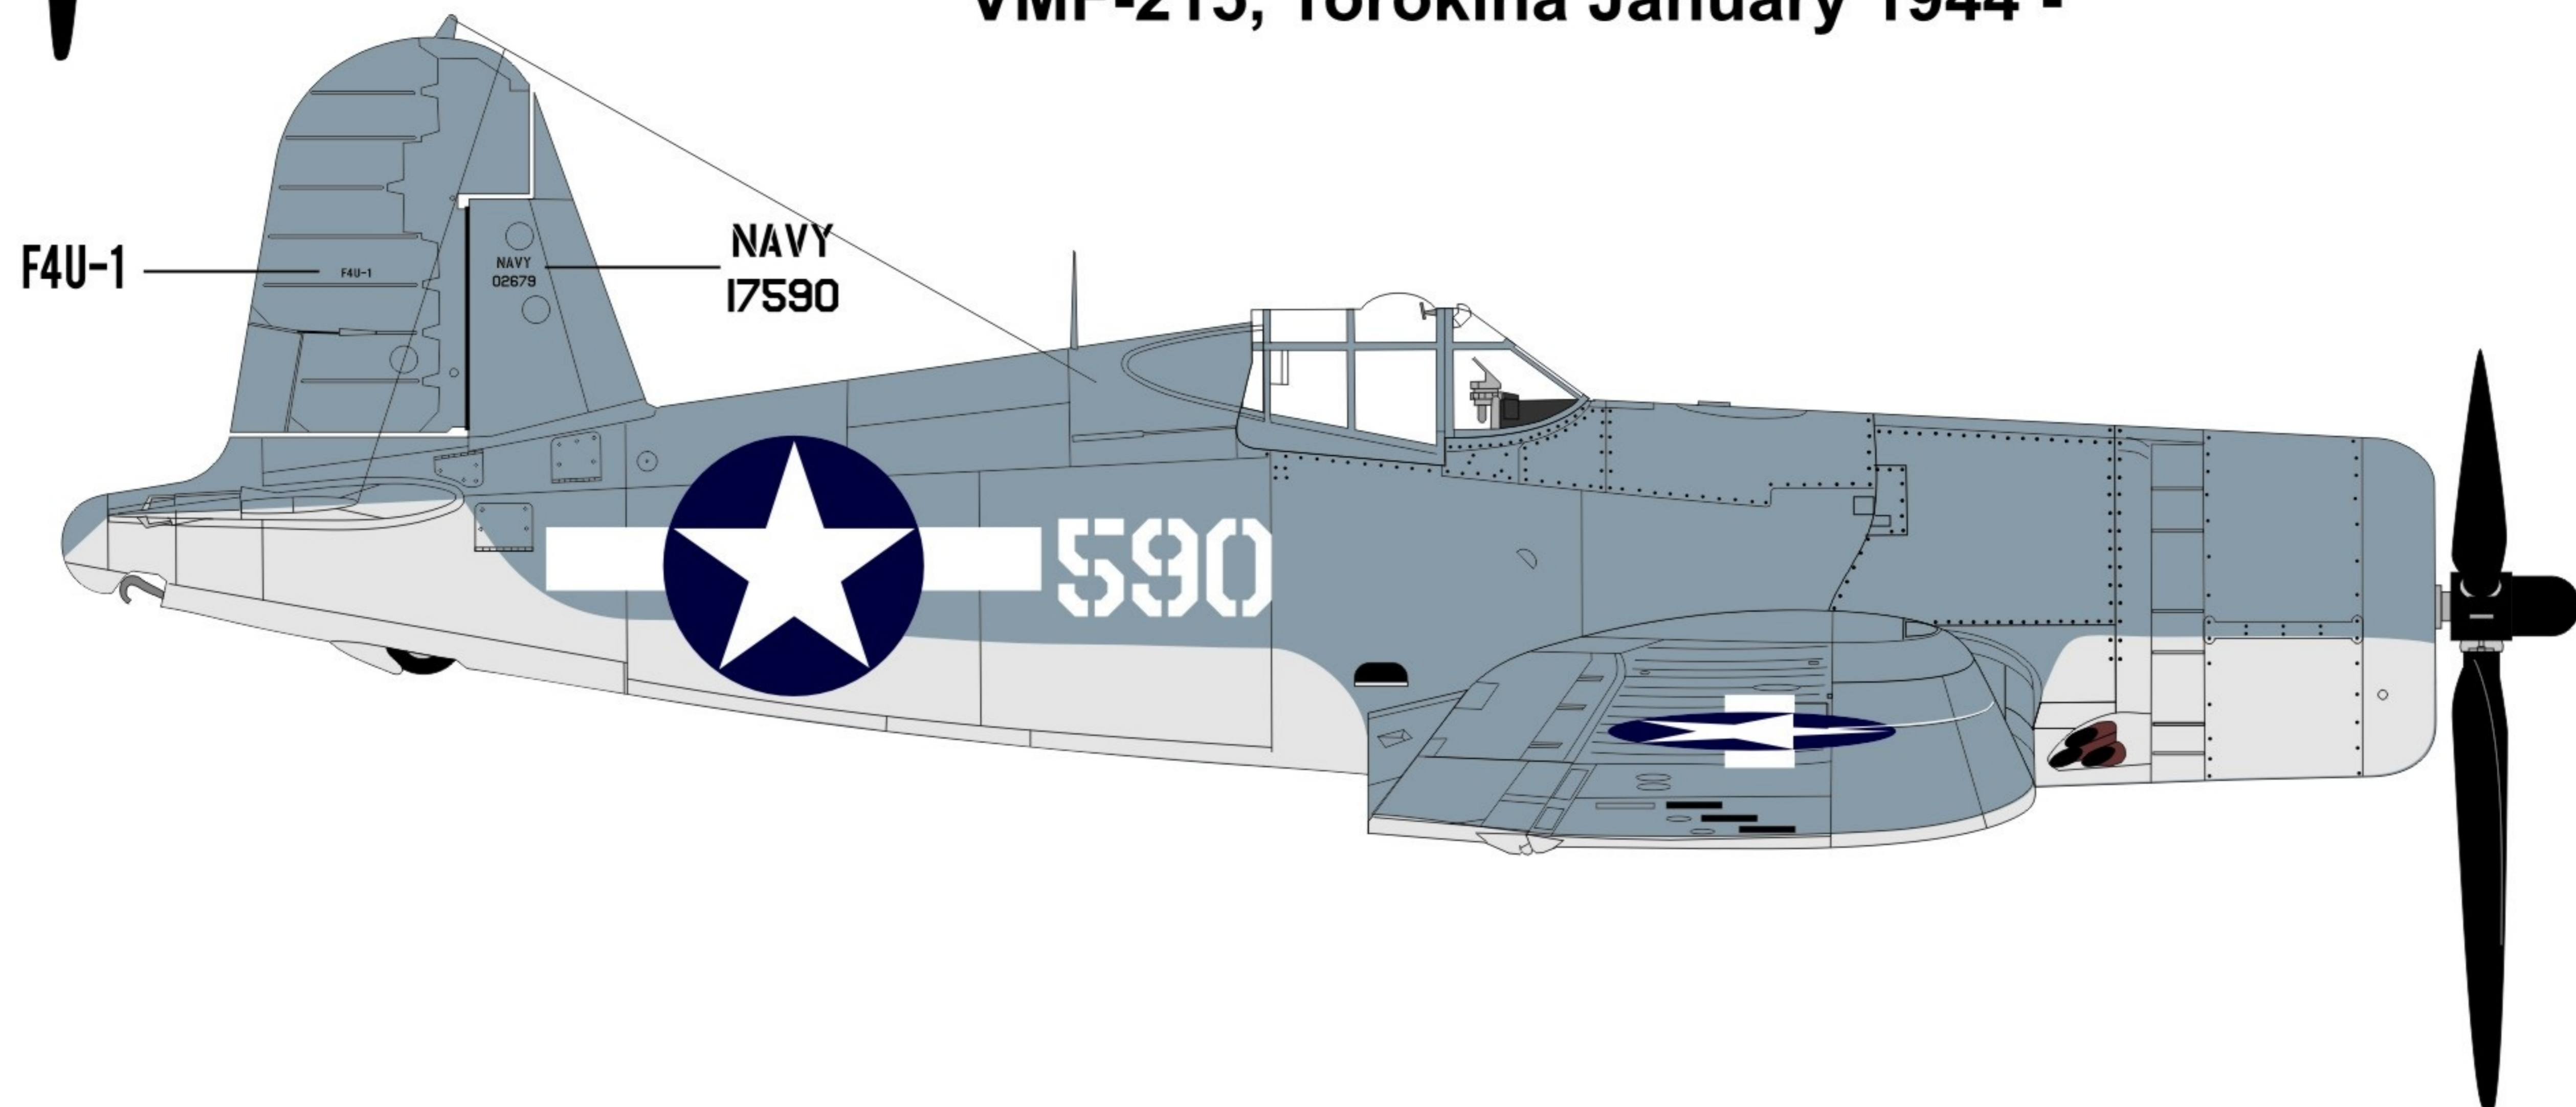

32002 / 232904

**RM** REAL MODEL

**F4U-1 BIRDCAGE**

**WET TRANSFER**  
**HGW MODELS.CZ**

2

**F4U-1 Corsair BuNo 17475 No.475, 1/Lt John F. Bolt Jr.,  
VMF-214, Russell Islands, 23 September 1943 - 6 Kills**

**F4U-1 Corsair BuNo 02570 No.570, 1/Lt. Robert W. McClurg,  
VMF-214, Russell Islands 18 October 1943 - 7 Kills**

32002 / 232904

**rm** REAL MODEL

**F4U-1 BIRDCAGE**

**WET TRANSFER**

**HGW MODELS.CZ**

3

**F4U-1 Corsair BuNo 17590 No.590, Capt Arthur R Conant, VMF-215, Torokina January 1944 -**

**F4U-1 Corsair BuNo 17908 No.908, 1/Lt. Donald H. Fisher, VMF-214, Russell Islands 27 December 1943 - 6 Kills**

32002 / 232904

**rm** *real model*

**F4U-1 BIRDCAGE**

**WET TRANSFER**  
**HGW MODELS.CZ**

4