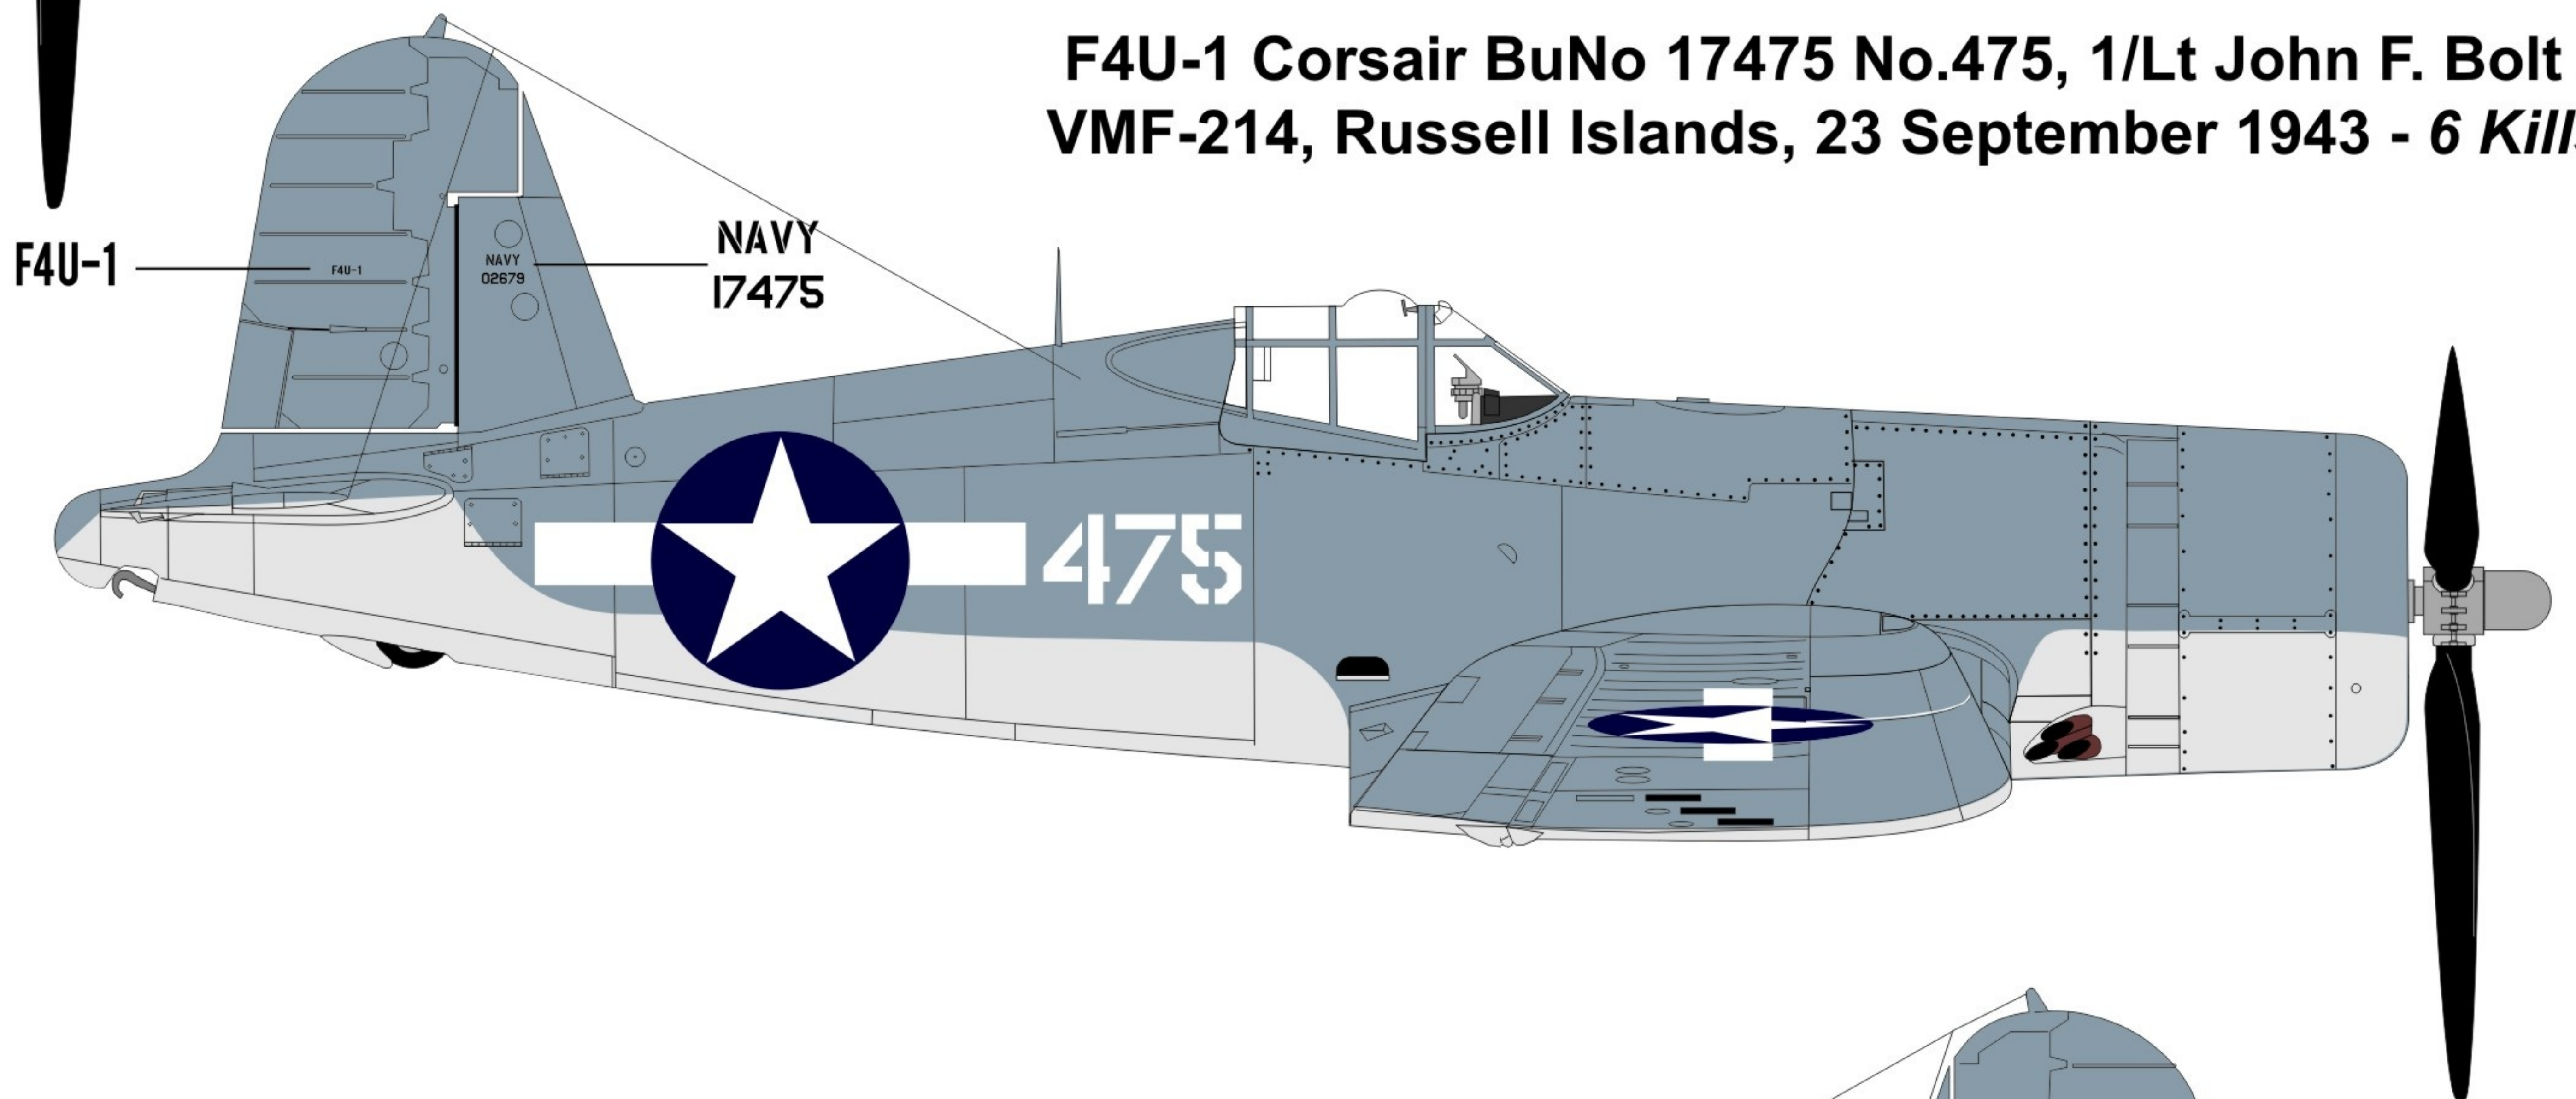

F4U-1 Corsair BuNo 02570 No.570, 1/Lt. Robert W. McClurg,  
VMF-214, Russell Islands 18 October 1943 - 7 Kills

F4U-1 Corsair BuNo 17590 No.590, Capt Arthur R Conant,  
VMF-215, Torokina January 1944 -

F4U-1 Corsair BuNo 17908 No.908, 1/Lt. Donald H. Fisher,  
VMF-214, Russell Islands 27 December 1943 - 6 Kills

32002 / 232904

**RM** REAL MODEL

**F4U-1 BIRDCAGE**

**WET TRANSFER**  
**HGW MODELS.CZ**

2

**F4U-1 Corsair BuNo 17475 No.475, 1/Lt John F. Bolt Jr.,  
VMF-214, Russell Islands, 23 September 1943 - 6 Kills**

**F4U-1 Corsair BuNo 02570 No.570, 1/Lt. Robert W. McClurg,  
VMF-214, Russell Islands 18 October 1943 - 7 Kills**

32002 / 232904

**rm** REAL MODEL

**F4U-1 BIRDCAGE**

**WET TRANSFER**

**HGW MODELS.CZ**

3

**F4U-1 Corsair BuNo 17590 No.590, Capt Arthur R Conant, VMF-215, Torokina January 1944 -**

**F4U-1 Corsair BuNo 17908 No.908, 1/Lt. Donald H. Fisher, VMF-214, Russell Islands 27 December 1943 - 6 Kills**

32002 / 232904

**rm** *real model*

**F4U-1 BIRDCAGE**

**WET TRANSFER**  
**HGW MODELS.CZ**

4