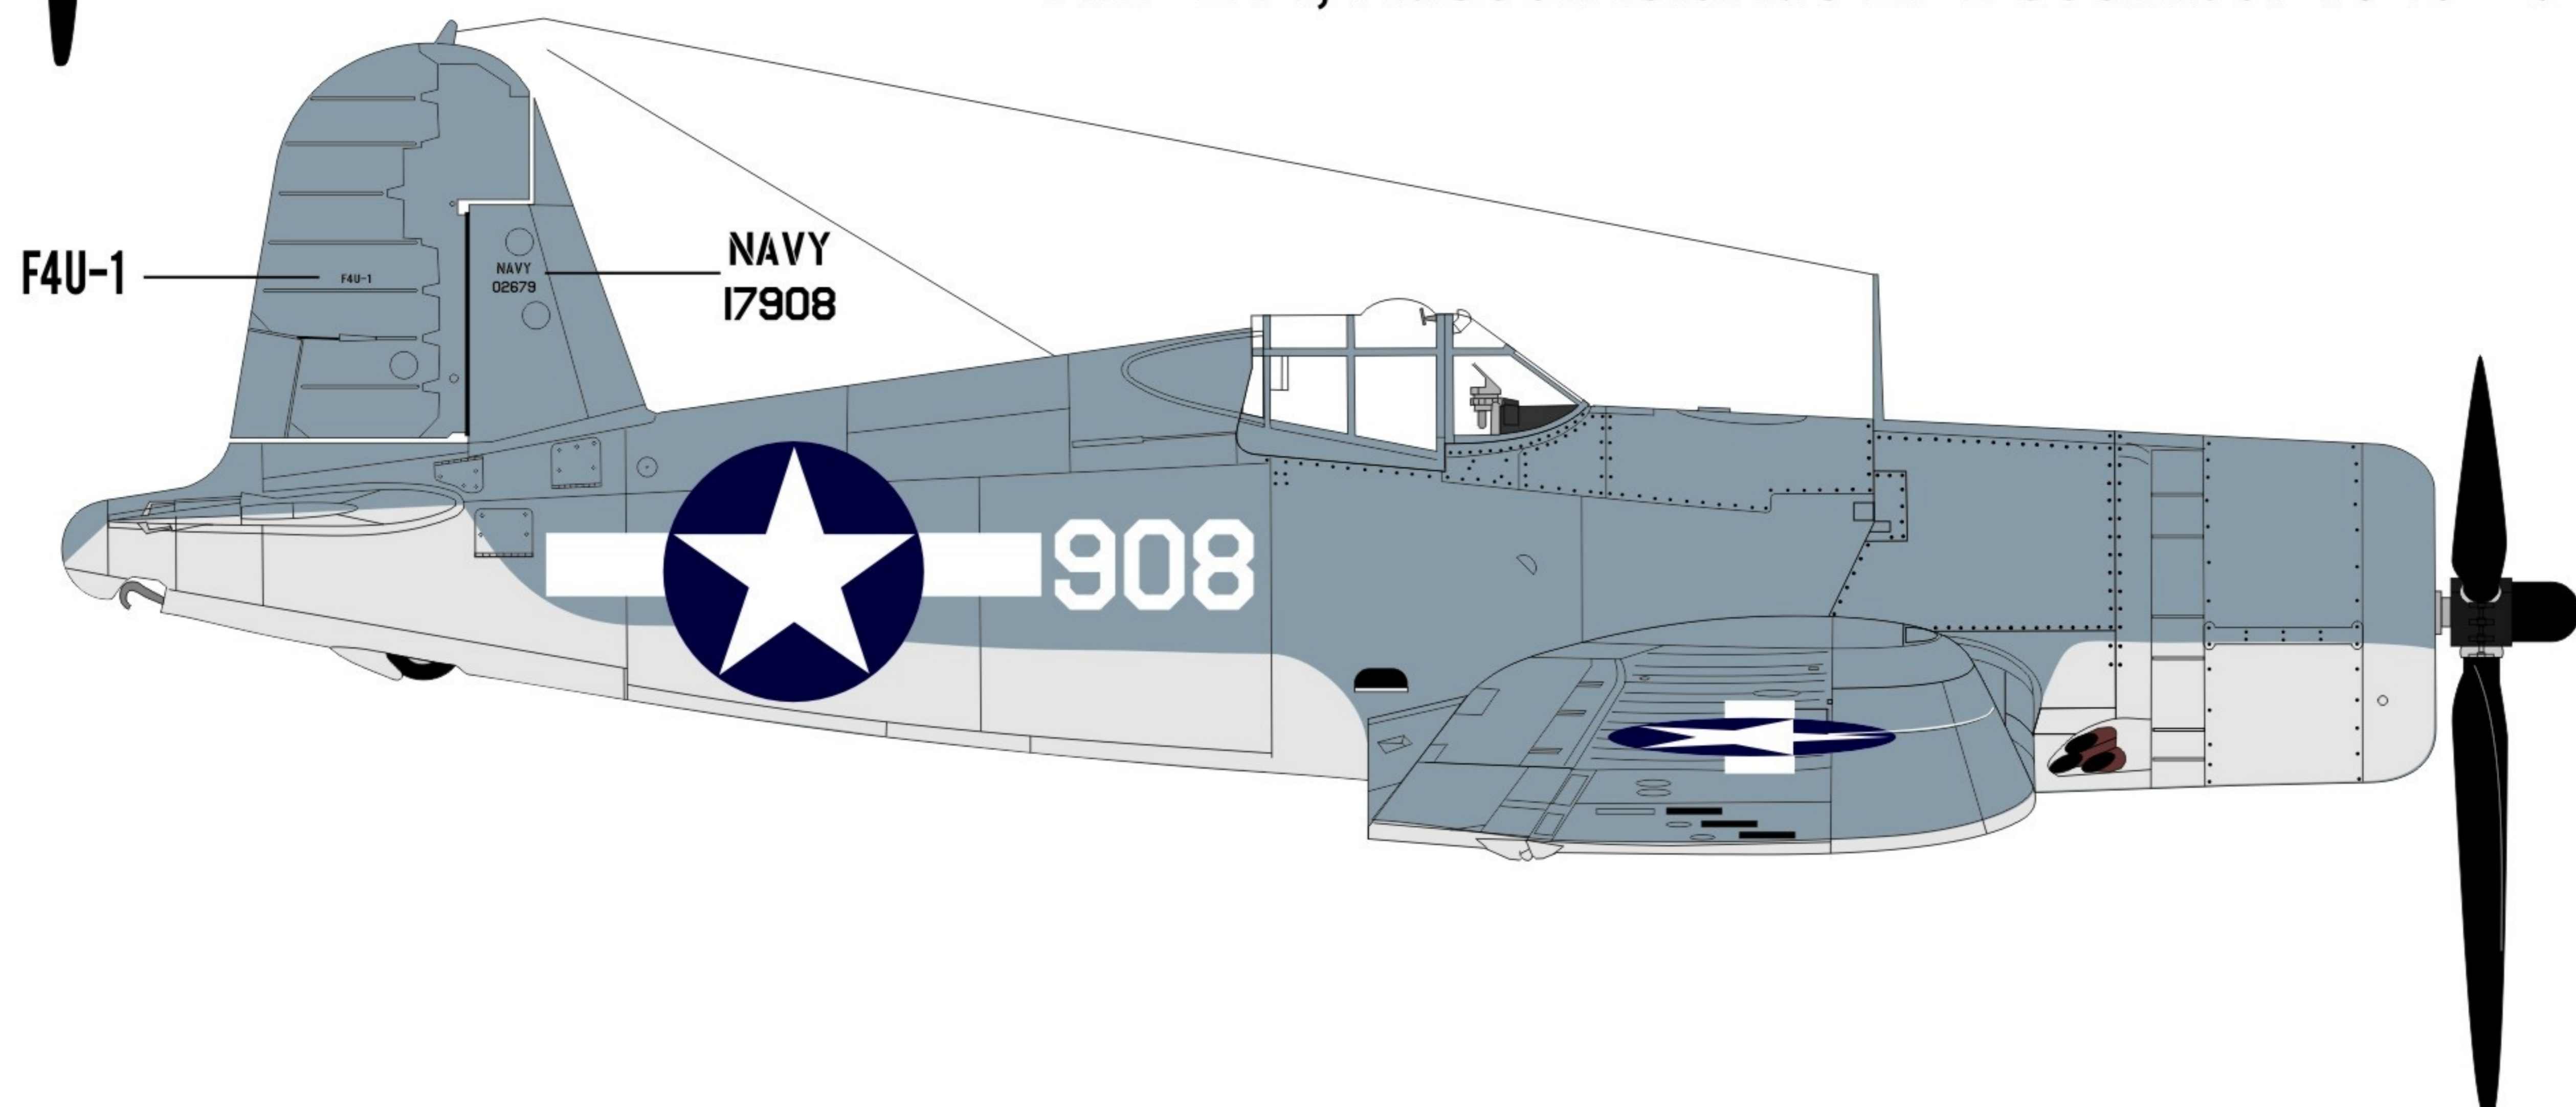

32002 / 232904

**RM** REAL MODEL

**F4U-1 BIRDCAGE**

**WET TRANSFER**  
**HGW MODELS.CZ**

2

**F4U-1 Corsair BuNo 17475 No.475, 1/Lt John F. Bolt Jr.,  
VMF-214, Russell Islands, 23 September 1943 - 6 Kills**

**F4U-1 Corsair BuNo 02570 No.570, 1/Lt. Robert W. McClurg,  
VMF-214, Russell Islands 18 October 1943 - 7 Kills**

32002 / 232904

**rm** REAL MODEL

**F4U-1 BIRDCAGE**

**WET TRANSFER**

**HGW MODELS.CZ**

3

**F4U-1 Corsair BuNo 17590 No.590, Capt Arthur R Conant, VMF-215, Torokina January 1944 -**

**F4U-1 Corsair BuNo 17908 No.908, 1/Lt. Donald H. Fisher, VMF-214, Russell Islands 27 December 1943 - 6 Kills**

32002 / 232904

**rm** *real model*

**F4U-1 BIRDCAGE**

**WET TRANSFER**  
**HGW MODELS.CZ**

4