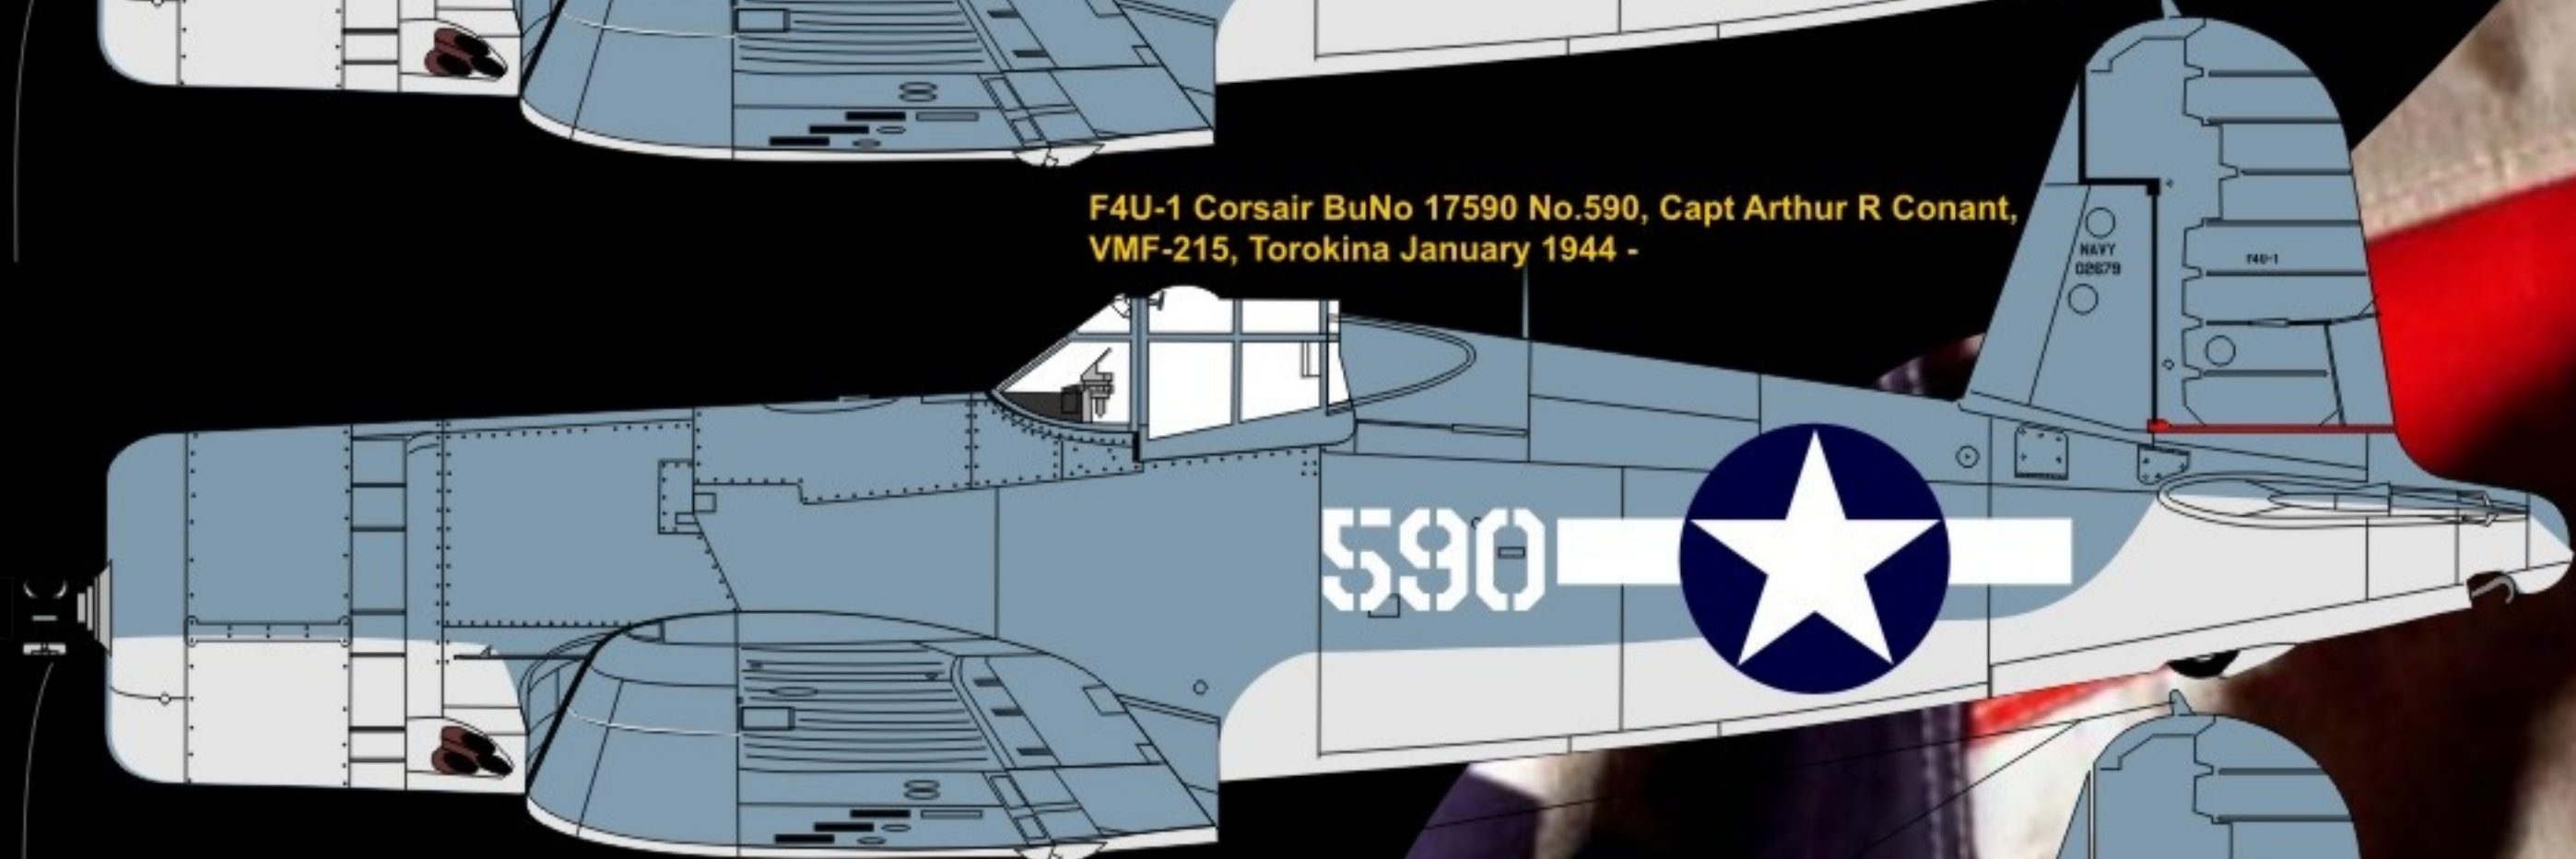

F4U-1 Corsair BuNo 17908 No.908, 1/Lt. Donald H. Fisher,
VMF-214, Russell Islands 27 December 1943 - 6 Kills