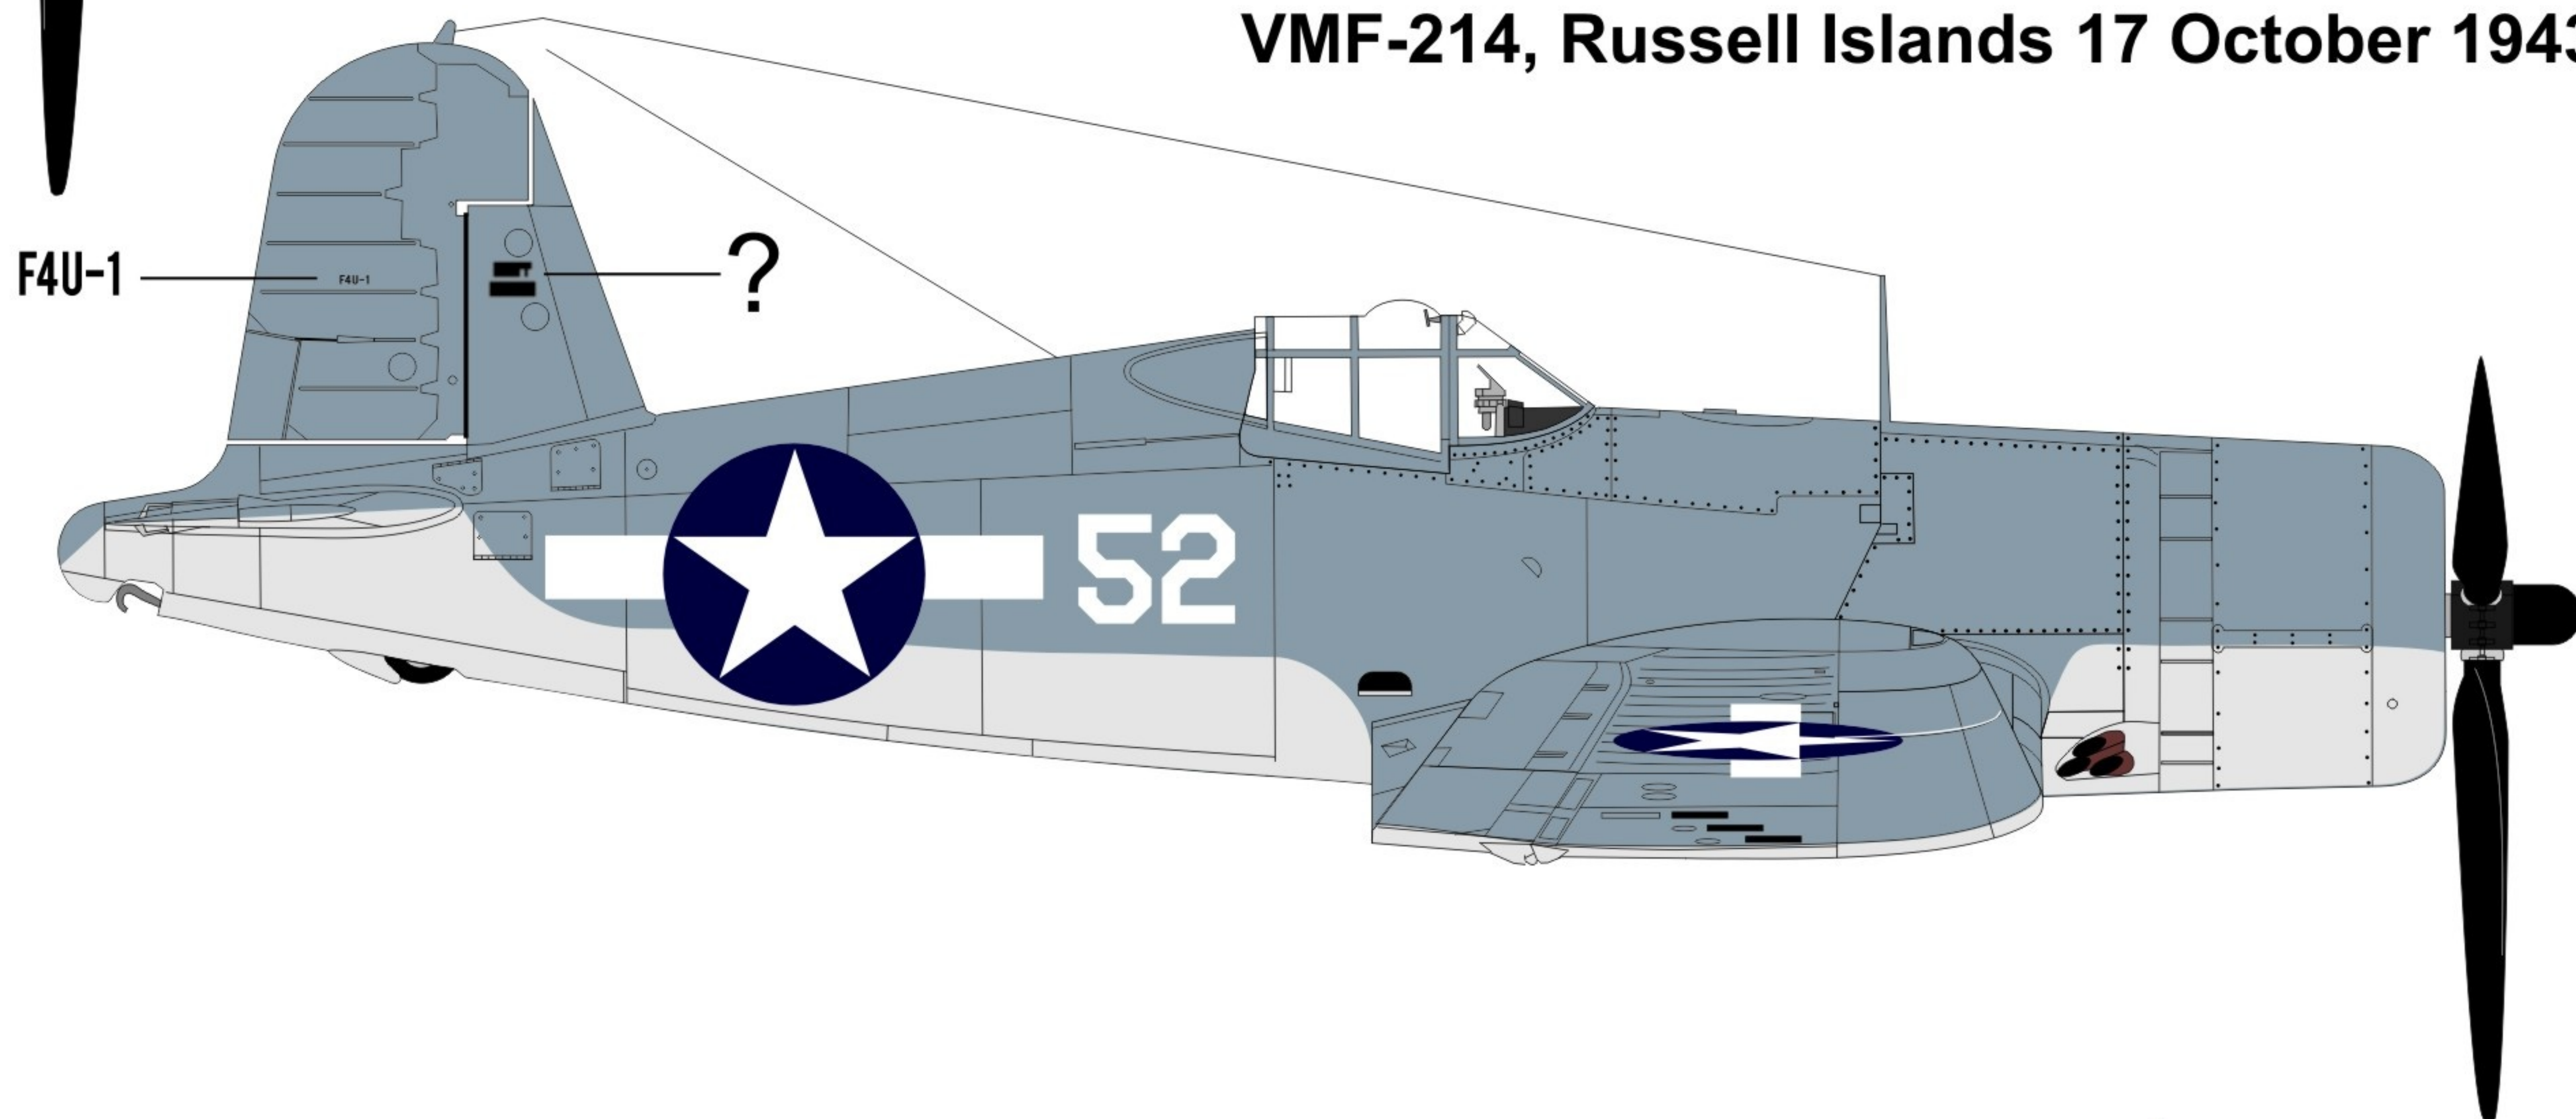

**32002**

**REAL  
MODEL LTD**

[WWW.HGWMODELS.CZ](http://WWW.HGWMODELS.CZ)

WET TRANSFER  
HGWMODELS.CZ

1

F4U-1 Corsair No.52, 1/Lt John F. Bolt Jr.,  
VMF-214, Russell Islands 17 October 1943 - 6 Kills

F4U-1