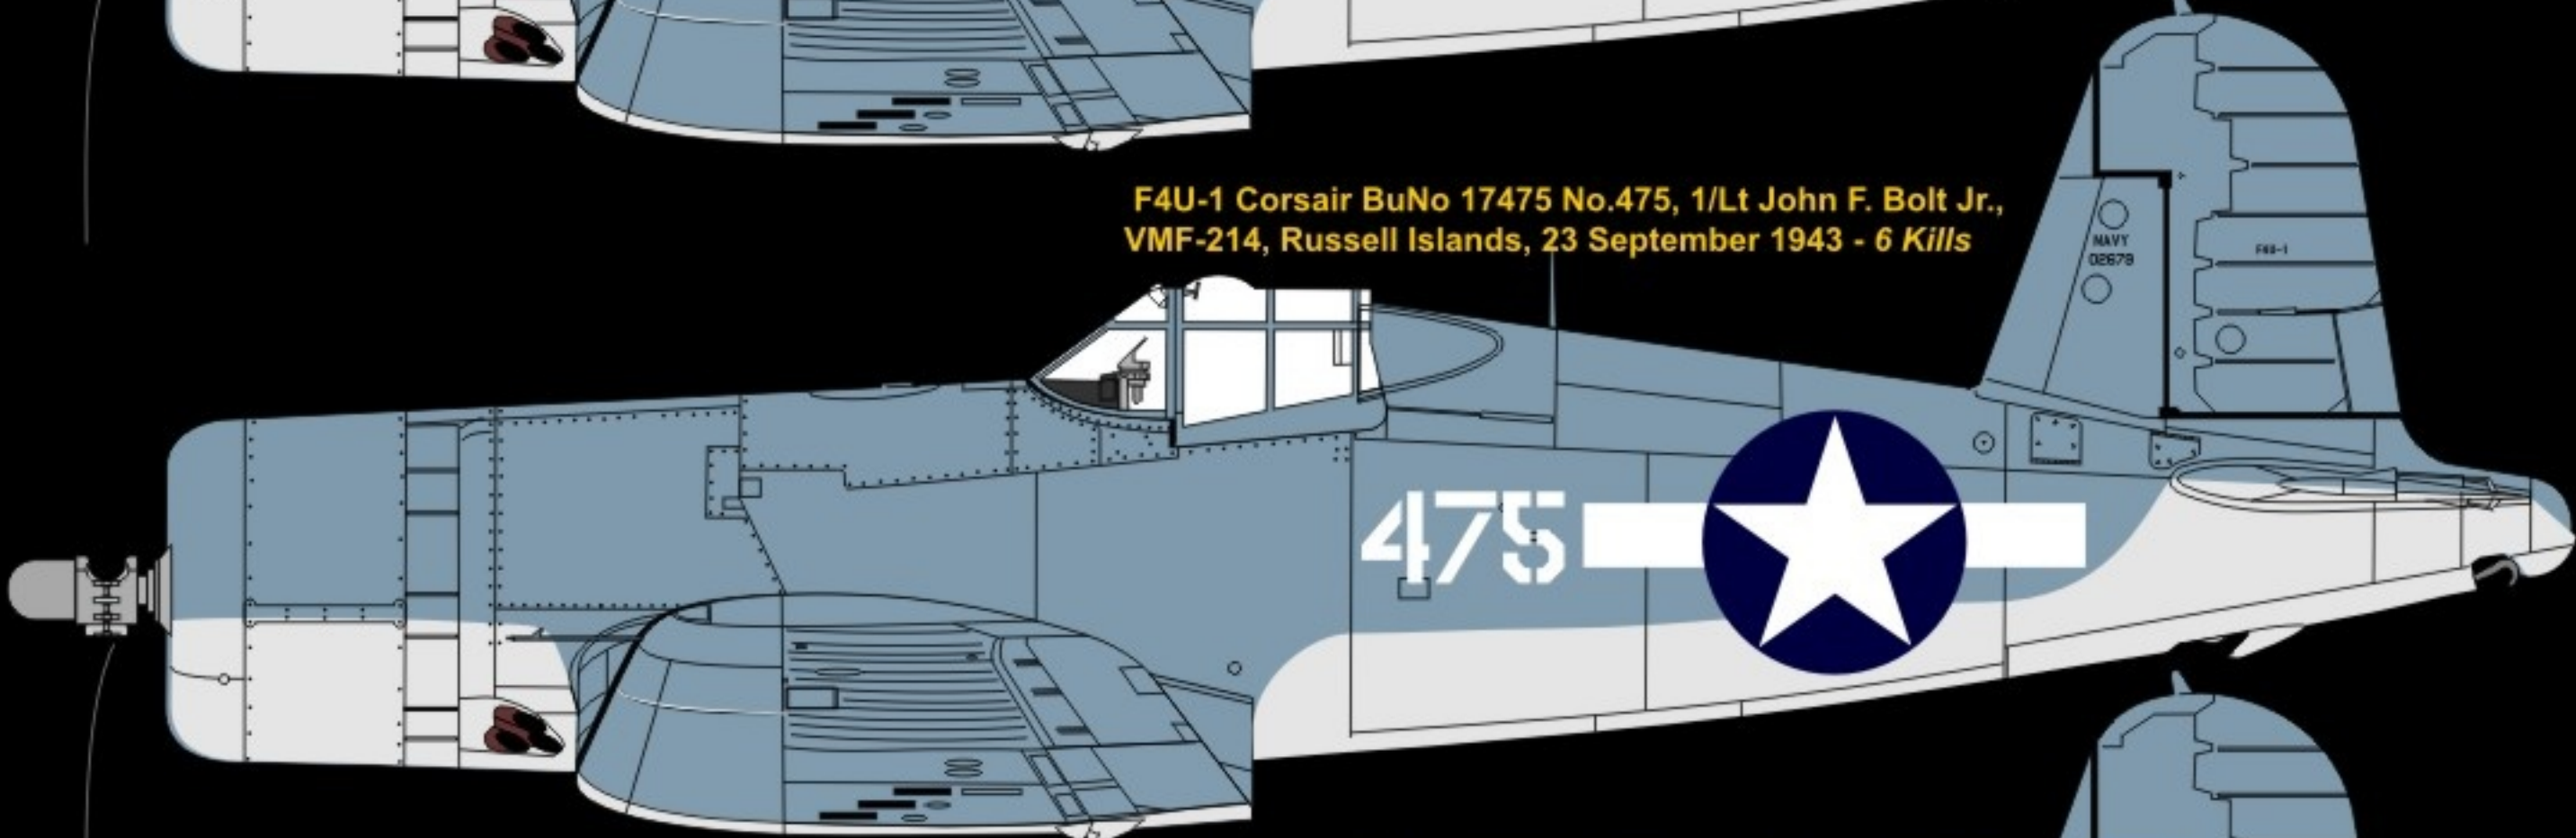

**F4U-1  
BIRDCAGE  
232904**

**THEIR NAME LIVETH  
FOR EVERMORE**

MADE IN CZECH REPUBLIC

**1/32 WET TRANSFER**

F4U-1 Corsair No.52, 1/Lt John F. Bolt Jr.,  
VMF-214, Russell Islands 17 October 1943 - 6 Kills

F4U-1 Corsair BuNo 02679 No.114, Lt Kenneth A Walsh,  
VMF-124, Munda, August 1943 - 21 Kills

F4U-1 Corsair BuNo 17475 No.475, 1/Lt John F. Bolt Jr.,  
VMF-214, Russell Islands, 23 September 1943 - 6 Kills

F4U-1 Corsair BuNo 02570 No.570, 1/Lt. Robert W. McClurg,  
VMF-214, Russell Islands 18 October 1943 - 7 Kills

F4U-1 Corsair BuNo 17590 No.590, Capt Arthur R Conant,  
VMF-215, Torokina January 1944 -

F4U-1 Corsair BuNo 17908 No.908, 1/Lt. Donald H. Fisher,  
VMF-214, Russell Islands 27 December 1943 - 6 Kills

**F4U-1 Corsair BuNo 17908 No.908, 1/Lt. Donald H. Fisher, VMF-214, Russell Islands 27 December 1943 - 6 Kills**

32002 / 232904

**rm** *real model*

**F4U-1 BIRDCAGE**

**WET TRANSFER**  
**HGW MODELS.CZ**

4