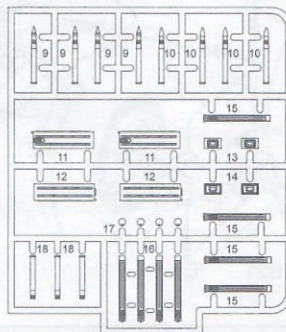

A

C

E

Bx3

Dx2

F

G

TF

TG

TH

b

c

TJ

W

d

MA

(Photo-etched Parts)

MB

(Metal Parts)