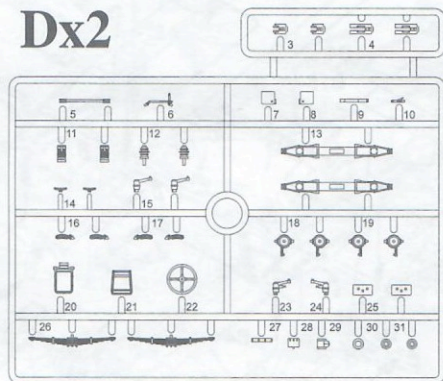

A

C

E

Bx3

Dx2

F

G

TF

TG

TH

b

c

TJ

W

d

MA

(Photo-etched Parts)

MB

(Metal Parts)