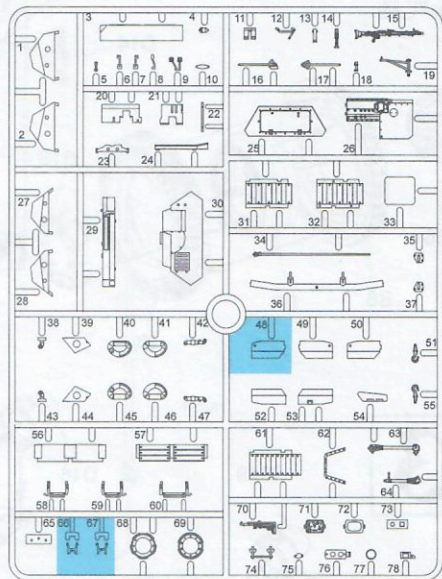

A

C

E

Bx3

Dx2

F

G

TF

TG

TH

b

c

TJ

W

d

MA

(Photo-etched Parts)

MB

(Metal Parts)