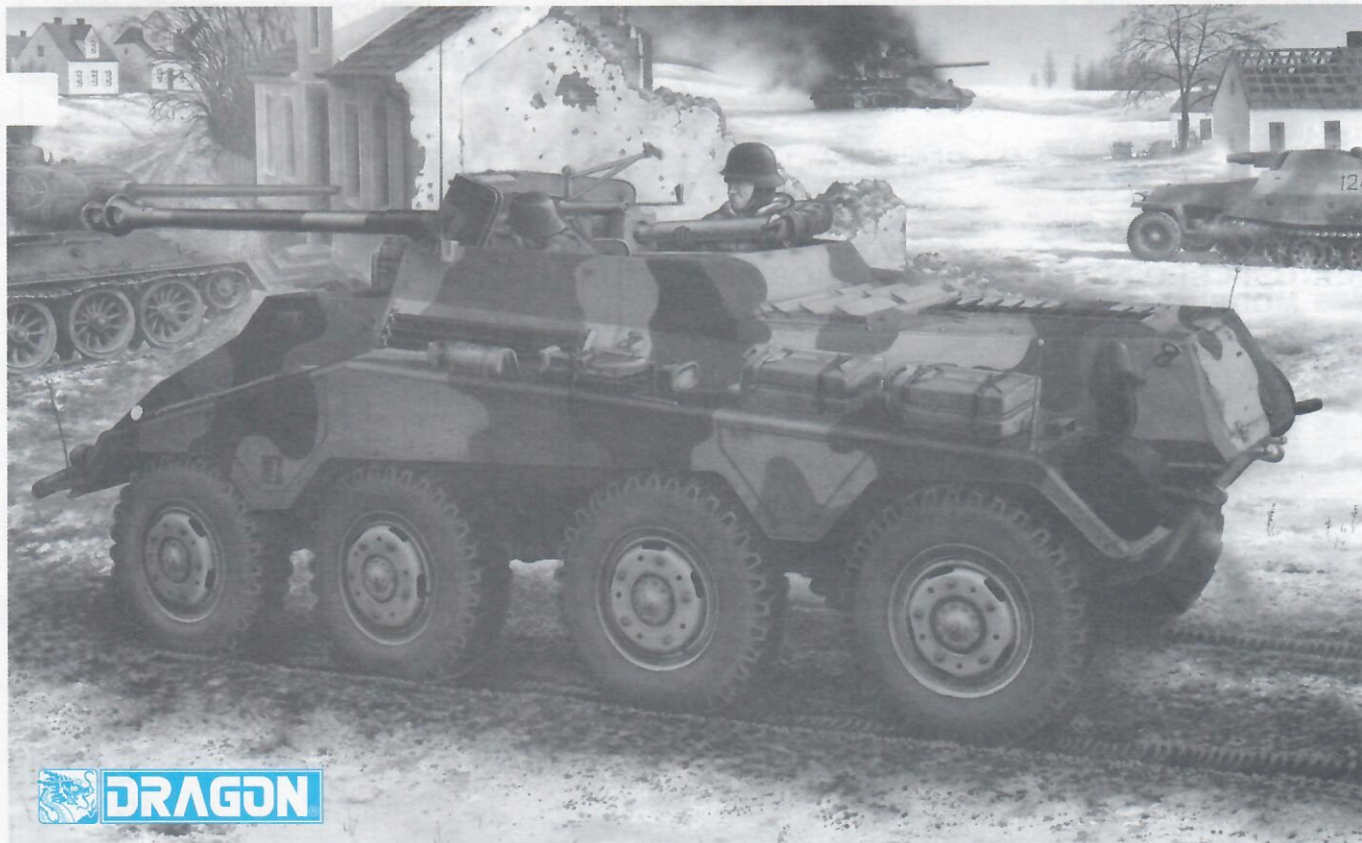

1:35 '39-'45 SERIES

Sd.Kfz.234/4 PANZERSPÄHWAGEN

 **DRAGON**

Project supervised by HIROHISA TAKADA. Technical drawings provided by SHIN OKADA.

KIT NO.6221

A**C****E****Bx3****Dx2****F****G****TF****TG****TH****b****c****TJ****W****d****MA**