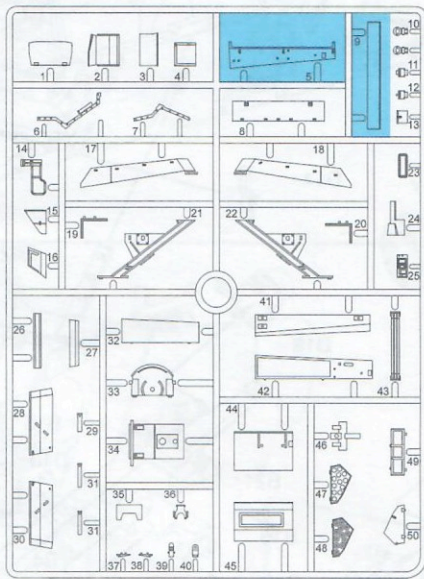

A

C

E

Bx3

Dx2

F

G

TF

TG

TH

b

c

TJ

W

d

MA

(Photo-etched Parts)

MB

(Metal Parts)