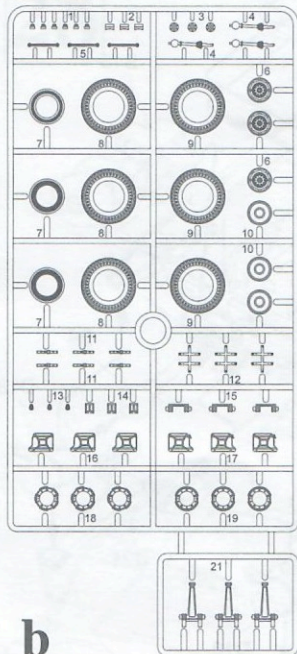

A

C

E

Bx3

Dx2

F

G

TF

TG

TH

b

c

TJ

W

d

MA

(Photo-etched Parts)

MB

(Metal Parts)