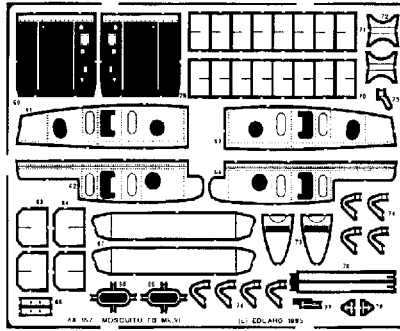

D.H. MOSQUITO FB.VI

1/48 scale detail set for AIRFIX kit

48 157

-  OPPOSITE SIDE
-  REMOVE
-  BEND
-  REPLACE
-  GRIND