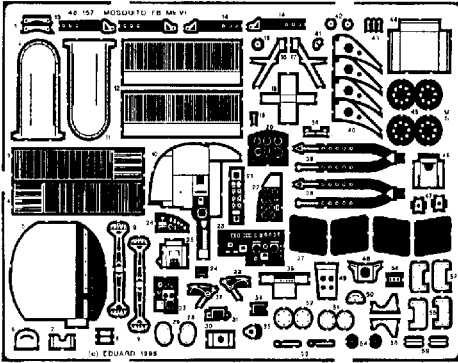

D.H. MOSQUITO FB.VI

1/48 scale detail set for AIRFIX kit

48 157

-  OPPOSITE SIDE
-  REMOVE
-  BEND
-  REPLACE
-  GRIND