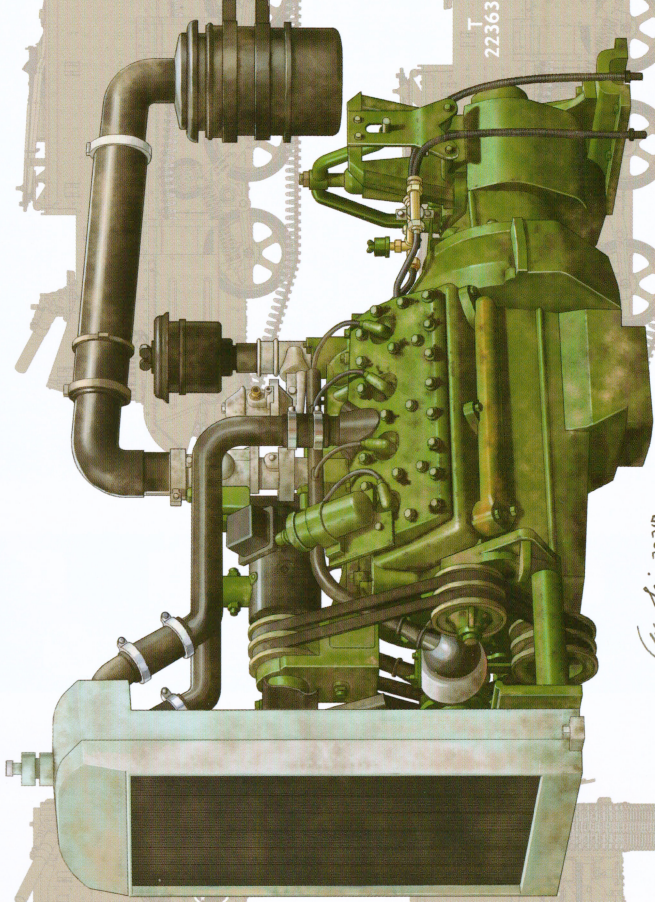

Universal Carrier Mk. I & II Ford V8 Engine

1/16 SCALE

Tom Lee 2024

16GM0017