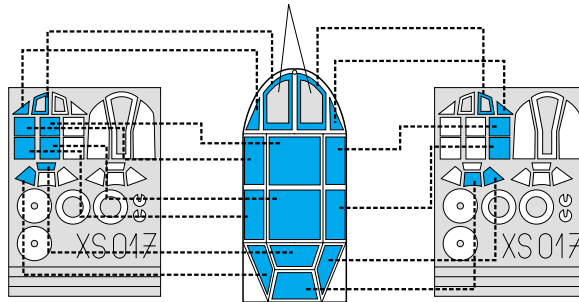

eduard
Express Mask

XS 017

Bf-109 G

FOR Hasegawa 1/72 KIT

LIQUID MASK

F1

F3

LIQUID MASK