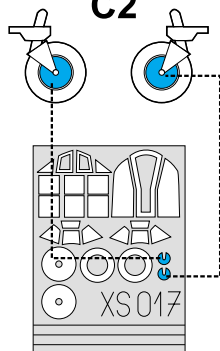

LIQUID MASK

C2