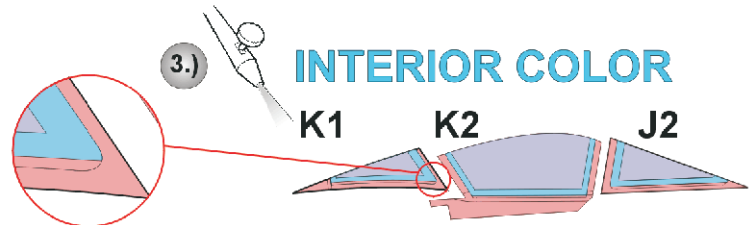

# Mitsubishi F-2A

The die-cut mask for accurate canopy frame painting of the  
*Hasegawa 1/48 KIT*

12.) **CAMOUFLAGE COLOR**

13.) **REMOVE MASK**