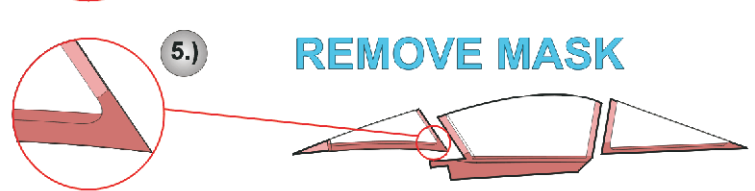

**eduard**  
**Express Mask**

**XF 217**

# Mitsubishi F-2A

The die-cut mask for accurate canopy frame painting of the  
*Hasegawa 1/48 KIT*

12.) **CAMOUFLAGE COLOR**

13.) **REMOVE MASK**