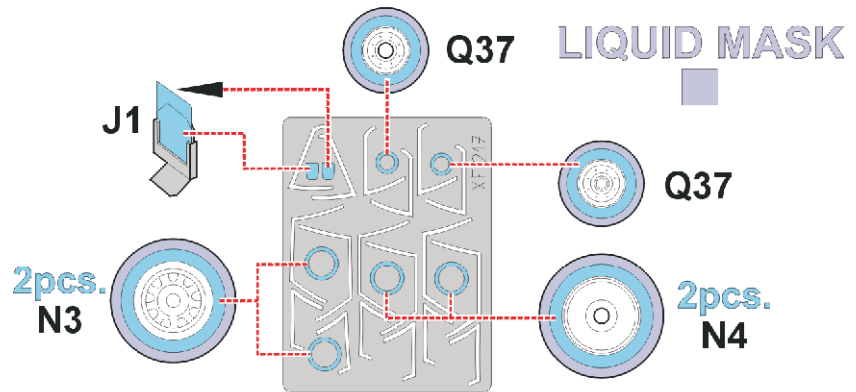

**eduard**  
**Express Mask**

**XF 217**

# Mitsubishi F-2A

The die-cut mask for accurate canopy frame painting of the  
*Hasegawa 1/48 KIT*

12.) **CAMOUFLAGE COLOR**

13.) **REMOVE MASK**