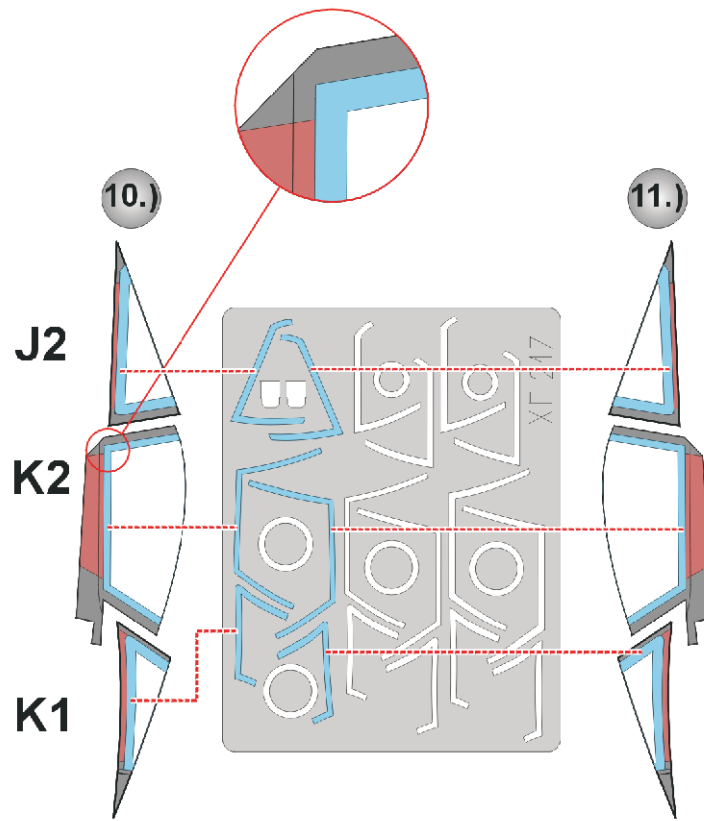

**eduard**  
**Express Mask**

**XF 217**

# Mitsubishi F-2A

The die-cut mask for accurate canopy frame painting of the  
*Hasegawa 1/48 KIT*

12.) **CAMOUFLAGE COLOR**

13.) **REMOVE MASK**