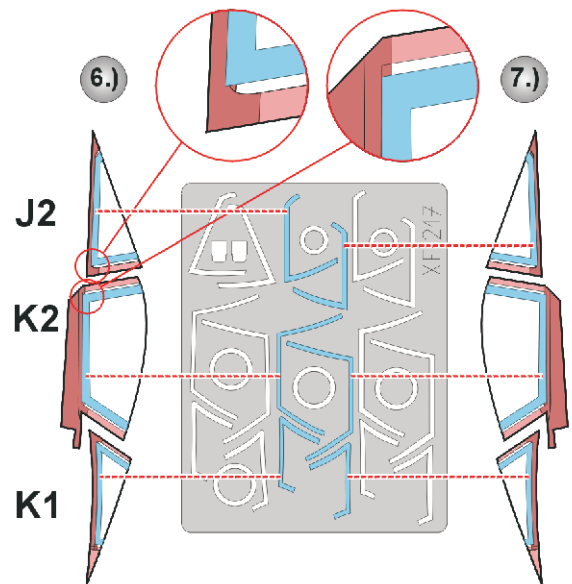

**eduard**  
**Express Mask**

**XF 217**

# Mitsubishi F-2A

The die-cut mask for accurate canopy frame painting of the  
*Hasegawa 1/48 KIT*

12.) **CAMOUFLAGE COLOR**

13.) **REMOVE MASK**