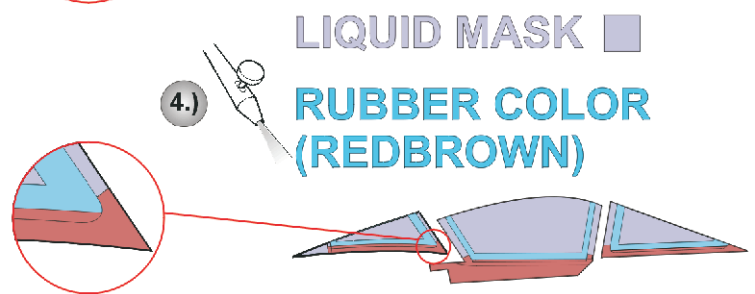

**eduard**  
**Express Mask**

**XF 217**

# Mitsubishi F-2A

The die-cut mask for accurate canopy frame painting of the  
*Hasegawa 1/48 KIT*

12.) **CAMOUFLAGE COLOR**

13.) **REMOVE MASK**