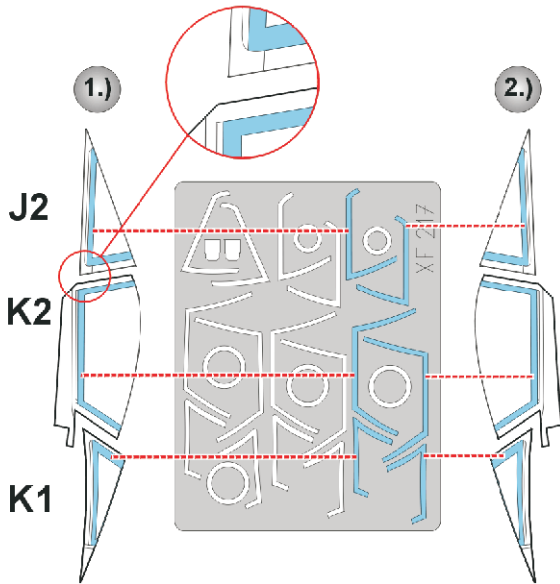

**eduard**  
**Express Mask**

**XF 217**

# Mitsubishi F-2A

The die-cut mask for accurate canopy frame painting of the  
*Hasegawa 1/48 KIT*

12.) **CAMOUFLAGE COLOR**

13.) **REMOVE MASK**