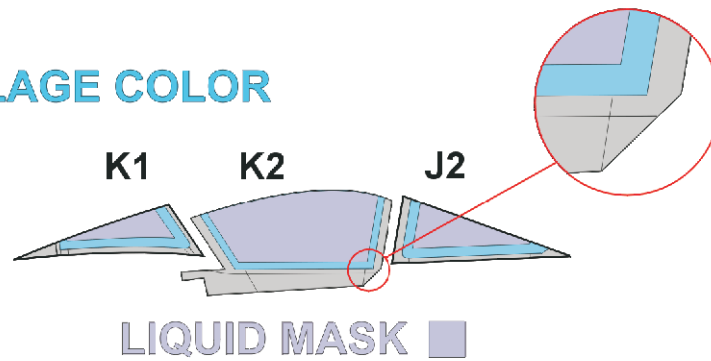

**eduard**  
**Express Mask**

**XF 217**

# Mitsubishi F-2A

The die-cut mask for accurate canopy frame painting of the  
*Hasegawa 1/48 KIT*

12.) **CAMOUFLAGE COLOR**

13.) **REMOVE MASK**