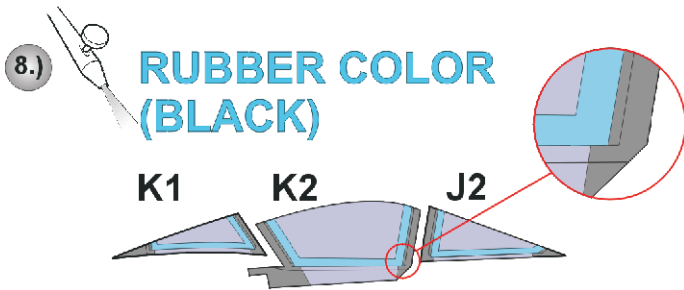

# Mitsubishi F-2A

The die-cut mask for accurate canopy frame painting of the  
*Hasegawa 1/48 KIT*

12.) **CAMOUFLAGE COLOR**

13.) **REMOVE MASK**