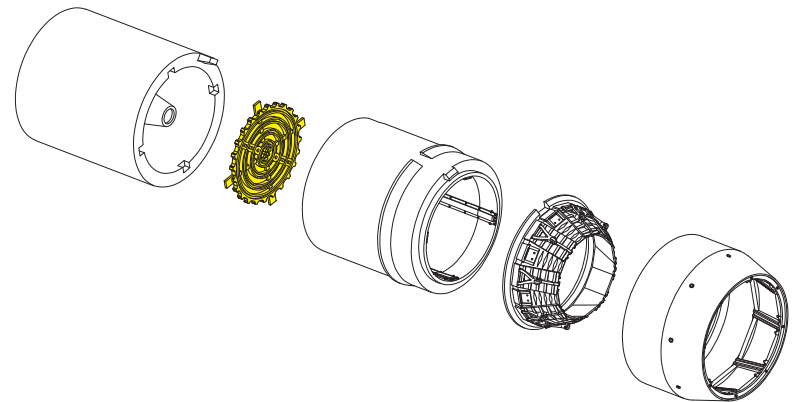

MITSUBISHI F-1/T-2
EXHAUST NOZZLES FOR PLATZ
INSTRUCTION **RSU72-27**

e-mail: info@reskit.com.ua WWW.RESKIT.COM.UA

[www.fb.com/reskit.ukraine](https://www.facebook.com/reskit.ukraine) www.instagram.com/reskit_official www.pinterest.com/reskit_official