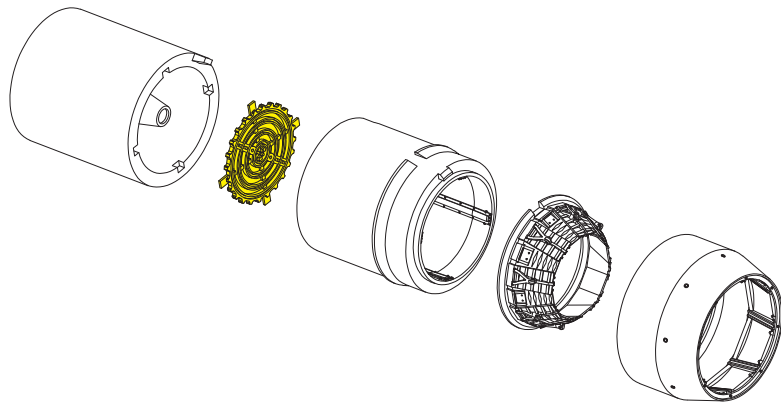

MITSUBISHI F-1/T-2
EXHAUST NOZZLES FOR PLATZ
INSTRUCTION **RSU72-27**

e-mail: info@reskit.com.ua WWW.RESKIT.COM.UA

[www.fb.com/reskit.ukraine](https://www.facebook.com/reskit.ukraine) www.instagram.com/reskit_official www.pinterest.com/reskit_official