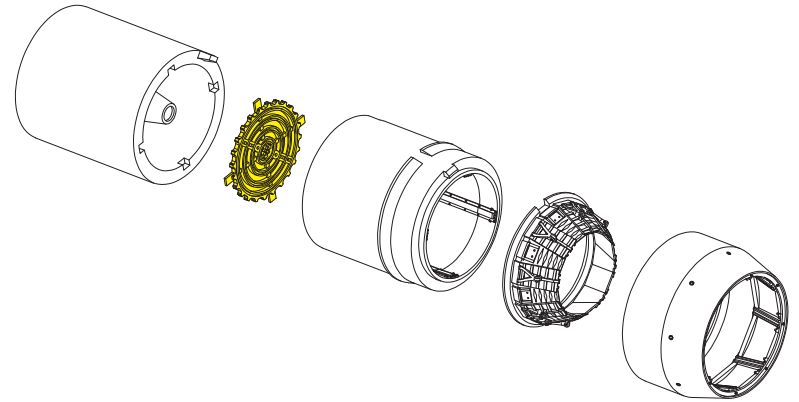

MITSUBISHI F-1/T-2
EXHAUST NOZZLES FOR PLATZ
INSTRUCTION **RSU72-27**

e-mail: info@reskit.com.ua WWW.RESKIT.COM.UA

[www.fb.com/reskit.ukraine](https://www.facebook.com/reskit.ukraine) www.instagram.com/reskit_official www.pinterest.com/reskit_official