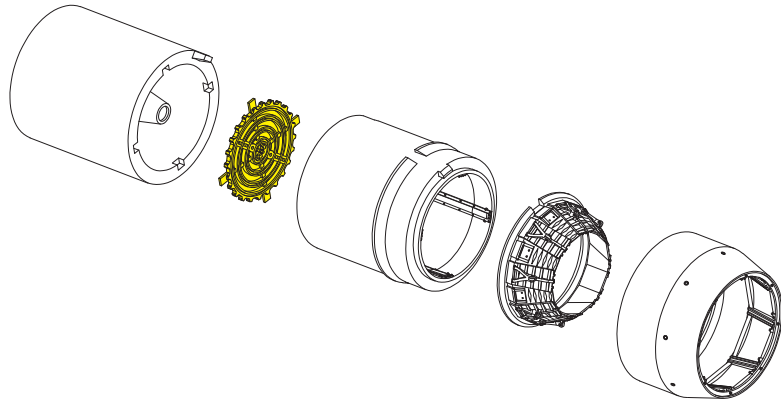

MITSUBISHI F-1/T-2
EXHAUST NOZZLES FOR PLATZ
INSTRUCTION **RSU72-27**

e-mail: info@reskit.com.ua WWW.RESKIT.COM.UA

[www.fb.com/reskit.ukraine](https://www.facebook.com/reskit.ukraine) www.instagram.com/reskit_official www.pinterest.com/reskit_official