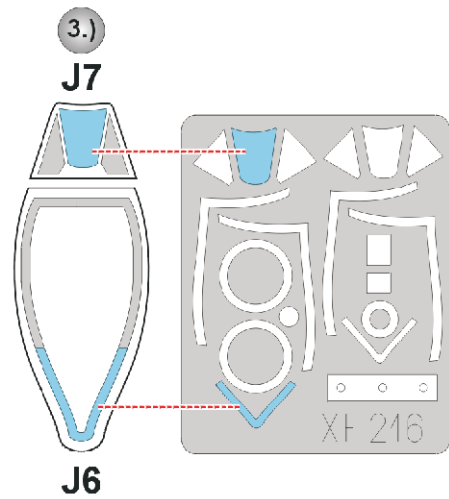

eduard
Express Mask

P-47D Thunderbolt "Bubbletop"

The die-cut mask for accurate canopy frame painting of the
Tamiya 1/48 KIT

XF 216

LIQUID MASK ■

INTERIOR COLOR

CAMOUFLAGE COLOR

LIQUID MASK ■

6.)

REMOVE MASK