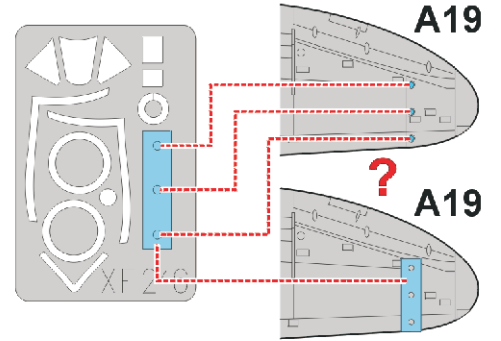

eduard
Express Mask

P-47D Thunderbolt "Bubbletop"

The die-cut mask for accurate canopy frame painting of the
Tamiya 1/48 KIT

XF 216

LIQUID MASK ■

INTERIOR COLOR

CAMOUFLAGE COLOR

LIQUID MASK ■

6.)

REMOVE MASK