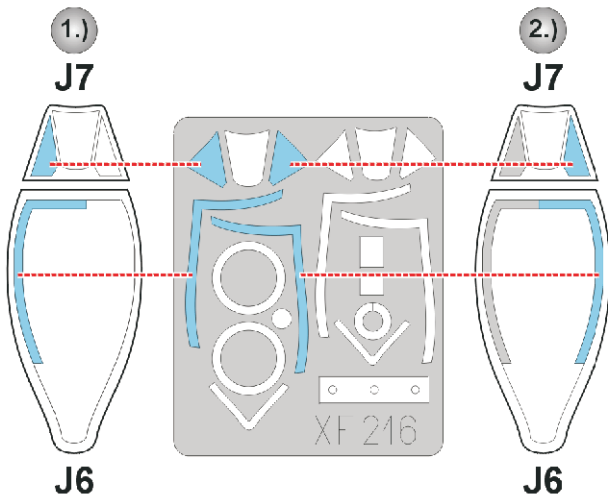

eduard
Express Mask

P-47D Thunderbolt "Bubbletop"

The die-cut mask for accurate canopy frame painting of the
Tamiya 1/48 KIT

XF 216

LIQUID MASK ■

INTERIOR COLOR

CAMOUFLAGE COLOR

LIQUID MASK ■

6.)

REMOVE MASK