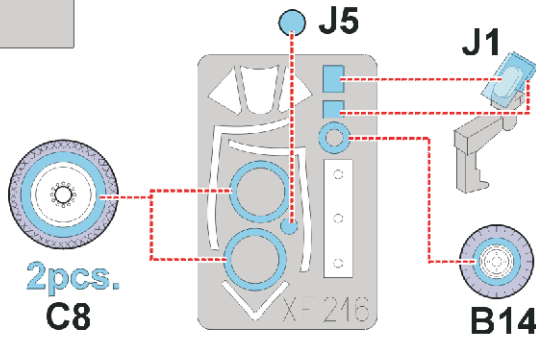

eduard
Express Mask

P-47D Thunderbolt "Bubbletop"

The die-cut mask for accurate canopy frame painting of the
Tamiya 1/48 KIT

XF 216

LIQUID MASK ■

INTERIOR COLOR

CAMOUFLAGE COLOR

LIQUID MASK ■

6.)

REMOVE MASK