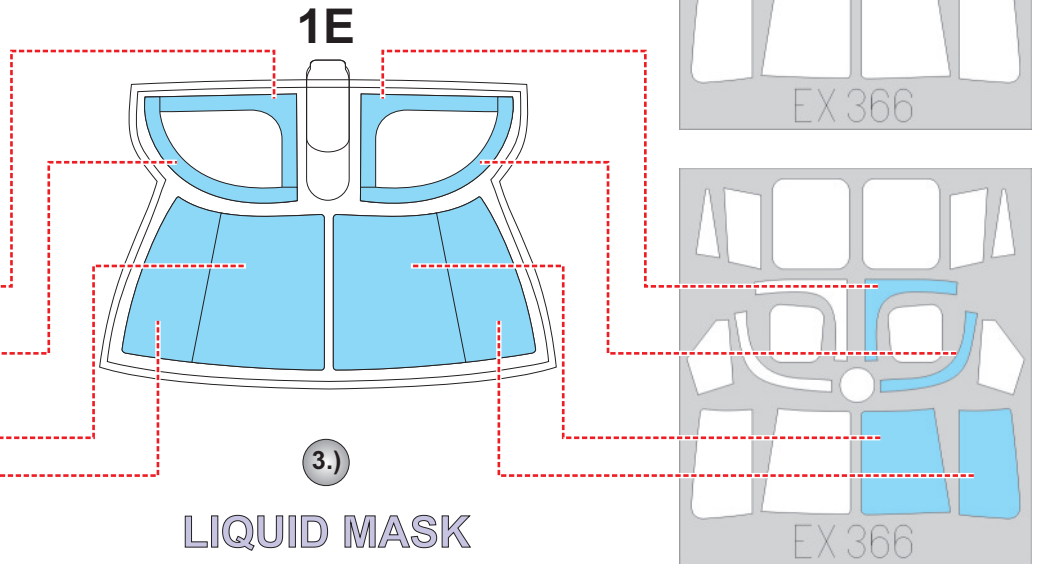

eduard
MASK

EX 366

Lynx HMA.8 1/48

The die-cut mask for accurate canopy frame painting of the
Airfix scale 1/48 KIT

LIQUID MASK