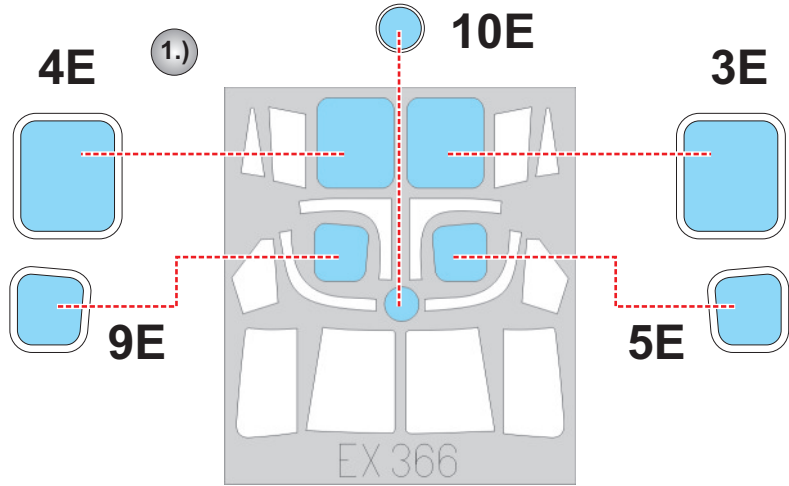

eduard
MASK

EX 366

Lynx HMA.8 1/48

The die-cut mask for accurate canopy frame painting of the
Airfix scale 1/48 KIT

LIQUID MASK