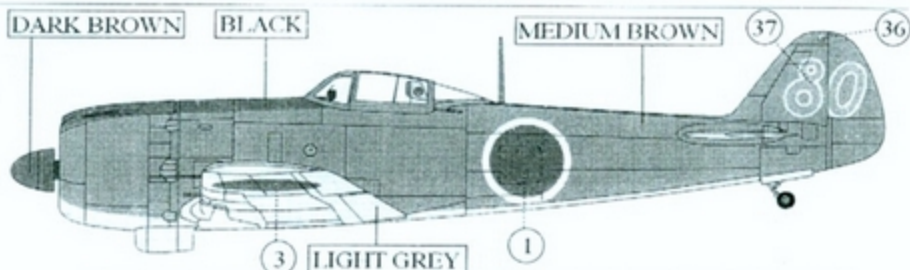

KI-84Ko, 200th Hiko-Sentai, 1st Lt. Toshi Hoshi, Akeno AB/Mie, Japan, Oct. 1944