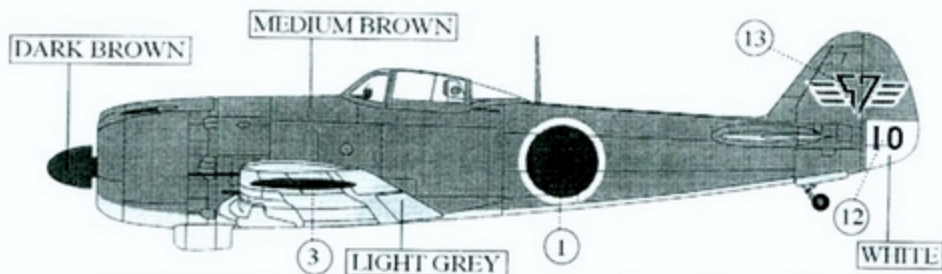

Ki-84Ko, Army Special Attack Unit 57th Shinbu-tai, Sgt. Hisashi Nishida, May 1945