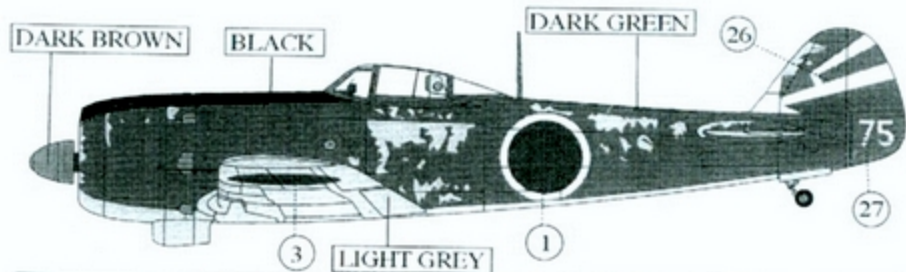

KI-84Ko, 1st Chutai, 103rd Sentai, Capt Tomojiro Ogawa, Itami Airfield, Japan, January 1945