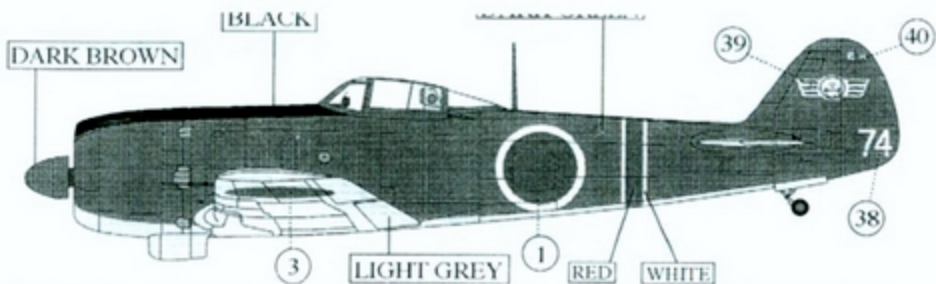

## KI-84 "HAYATE" 1/48<sup>TH</sup> SCALE 48 - 041

KI-84Ko, 13th Hiko-Sentai, Japan, 1945

Ki-84Ko, 47th Hiko-Sentai, 1st Chutai (Asahi-Tai), Narimasu AB/Tokyo, Japan, 1945

KI-84Ko, Hitachi Kyodo-Hiko-Shidan, Capt. Shigeru TSURUTA, Mito AB/Ibaraki, Japan, Feb. 1945