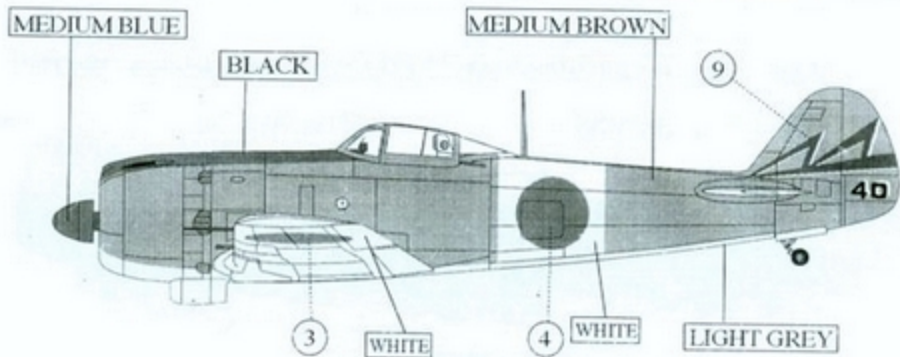

## KI-84 "HAYATE" 1/48<sup>TH</sup> SCALE 48 - 041

KI-84Ko, 13th Hiko-Sentai, Japan, 1945

Ki-84Ko, 47th Hiko-Sentai, 1st Chutai (Asahi-Tai), Narimasu AB/Tokyo, Japan, 1945

KI-84Ko, Hitachi Kyodo-Hiko-Shidan, Capt. Shigeru TSURUTA, Mito AB/Ibaraki, Japan, Feb. 1945