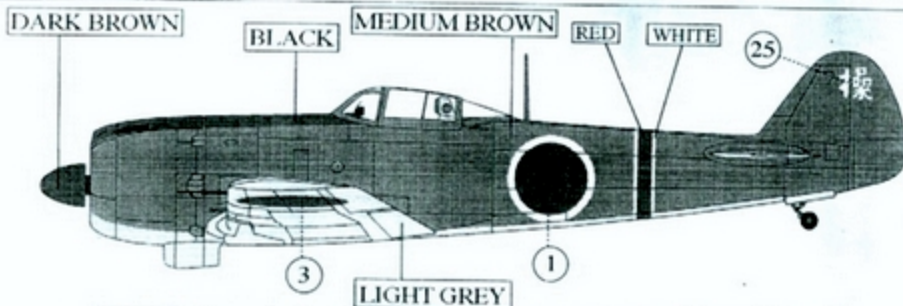

KI-84Ko, 85th Hiko-Sentai, 2nd Chutai, Sgt. Misao Okubo, China, Autumn 1945