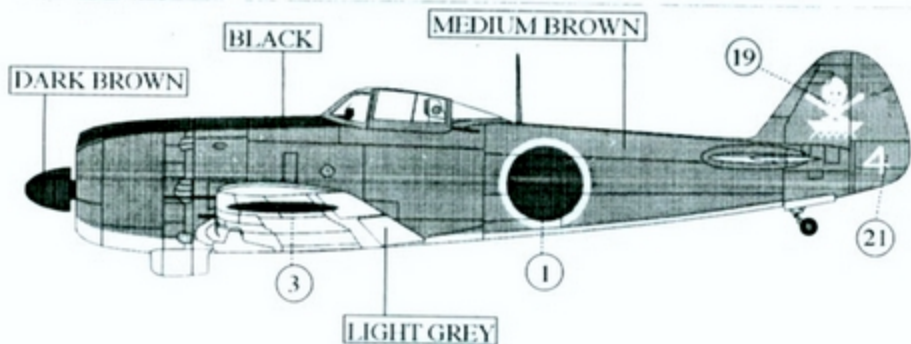

KI-84Ko, Army Special Attack Unit 58th Shinbu-tai, Miyakonojo AB/Miyazaki, Japan, May 1945