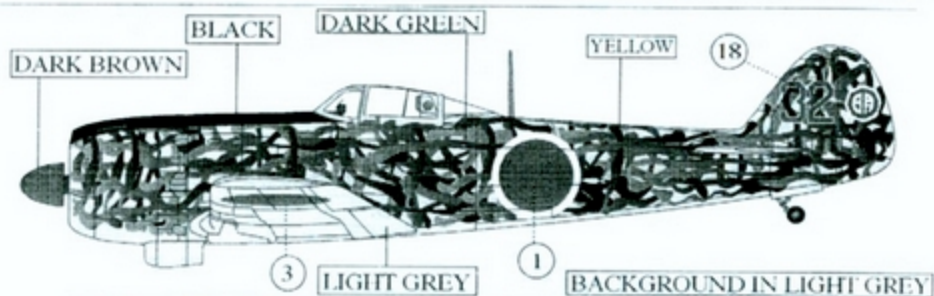

## KI-84 "HAYATE" 1/48<sup>TH</sup> SCALE 48 - 041

KI-84Ko, 13th Hiko-Sentai, Japan, 1945

Ki-84Ko, 47th Hiko-Sentai, 1st Chutai (Asahi-Tai), Narimasu AB/Tokyo, Japan, 1945

KI-84Ko, Hitachi Kyodo-Hiko-Shidan, Capt. Shigeru TSURUTA, Mito AB/Ibaraki, Japan, Feb. 1945