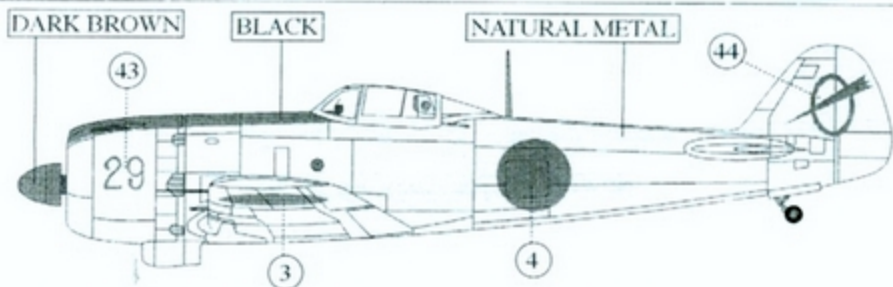

KI-84Ko, 10th Rensei-Hikotai, Sgt. Sosuke MIYATA, Yura AB/Awaji Ild., Japan, May 1945