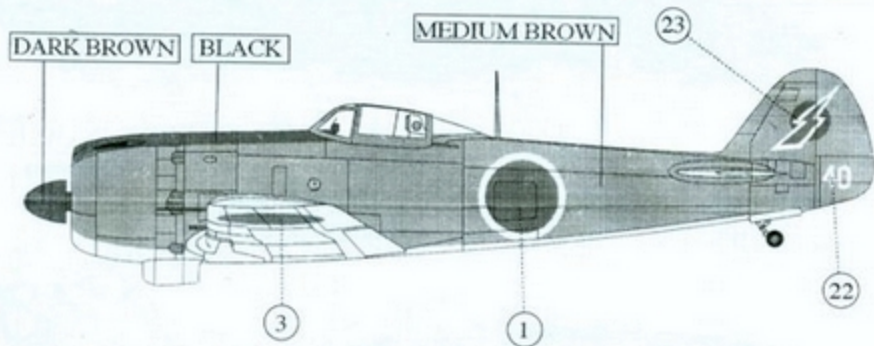

## KI-84 "HAYATE" 1/48<sup>TH</sup> SCALE 48 - 041

KI-84Ko, 13th Hiko-Sentai, Japan, 1945

Ki-84Ko, 47th Hiko-Sentai, 1st Chutai (Asahi-Tai), Narimasu AB/Tokyo, Japan, 1945

KI-84Ko, Hitachi Kyodo-Hiko-Shidan, Capt. Shigeru TSURUTA, Mito AB/Ibaraki, Japan, Feb. 1945